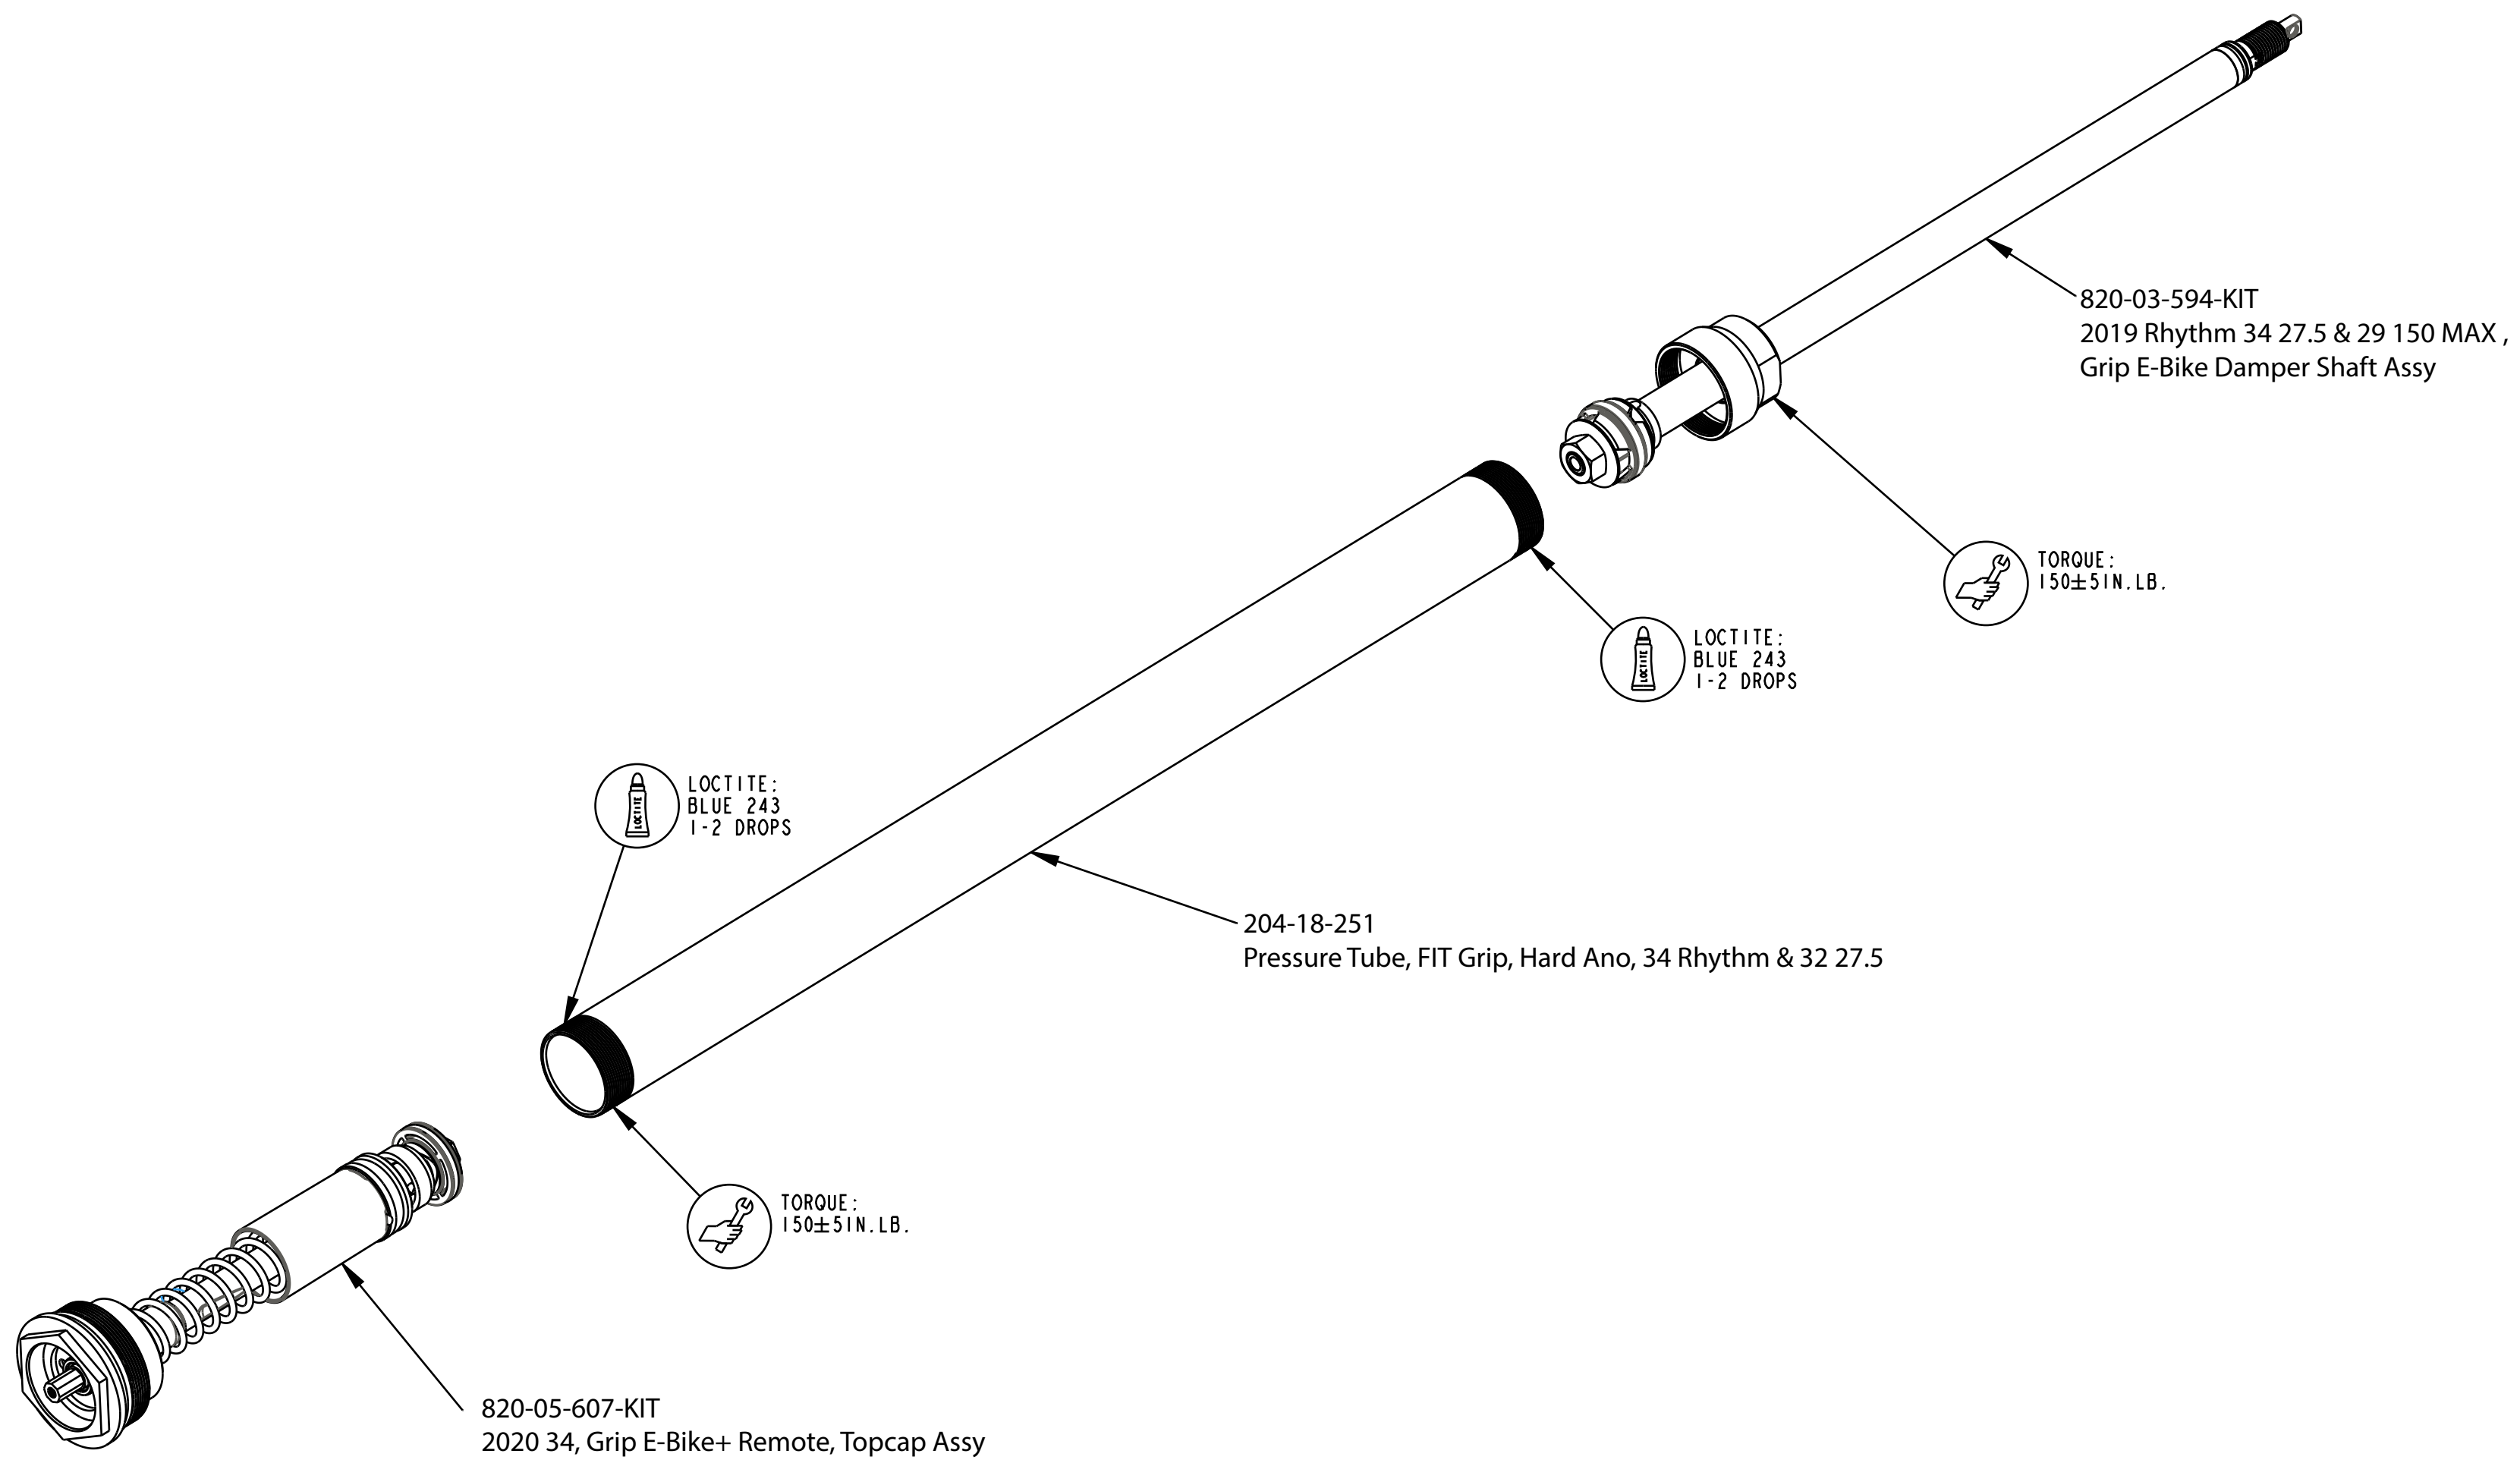

B

B

A

A

- PROPRIETARY -
THIS DOCUMENT CONTAINS CONFIDENTIAL, PROPRIETARY INFORMATION
THAT IS FOX PROPERTY. DO NOT DISCLOSE TO OR DUPLICATE
FOR OTHERS EXCEPT AS AUTHORIZED BY FOX.

		FOX Factory, Inc.	Ph 831-768-1100
		130 Hangar Way, Watsonville, CA 95076 USA	Fax 831-768-9312
TITLE	2020 34 Rhythm 150 MAX, Grip E-Bike+ Remote Cart Assy		
SIZE	DWG. NO.		
C			
PLOT SCALE	0.75:1	SHEET 1 OF 1	