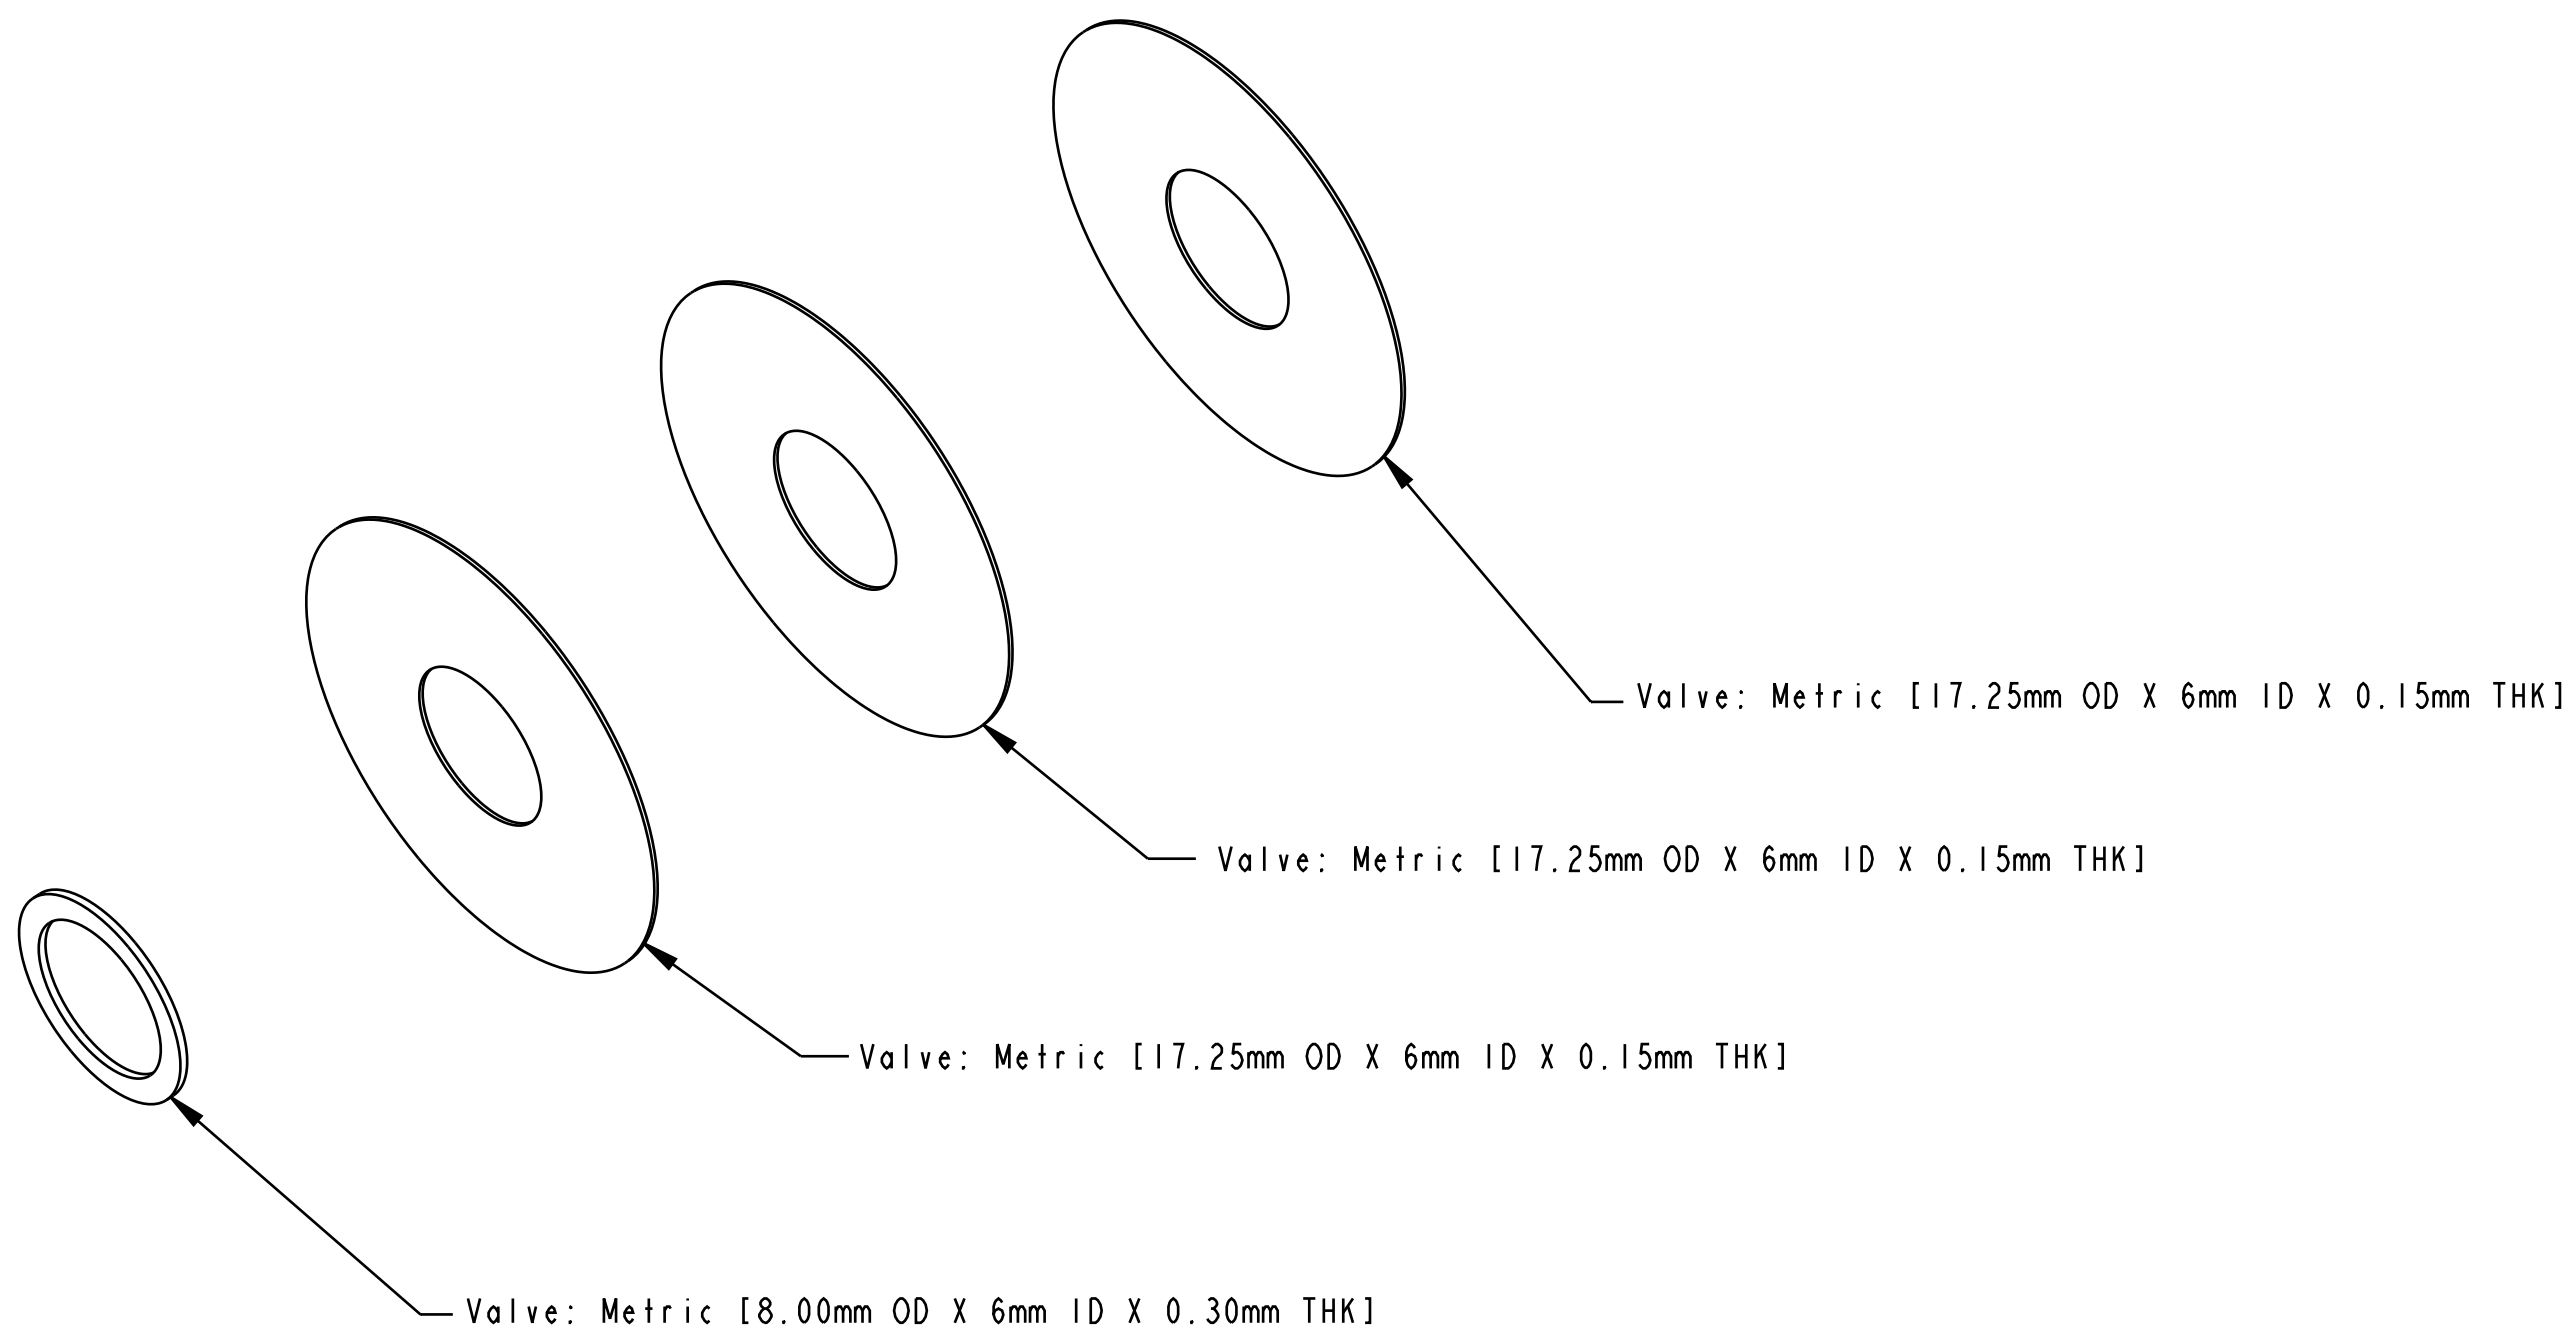

4

3

2

1

D

D

SCALE 6:1

C

C

B

B

A

A

		<b>FOX Factory, Inc.</b>	Ph 831-768-1100
		130 Hangar Way, Watsonville, CA 95076 USA	Fax 831-768-9312
TITLE	2019 Grip E-Bike Rebound Valving		
SIZE	DWG. NO.	820-03-590-KIT	
C		PLOT SCALE 4.00:1	SHEET 1 OF 1