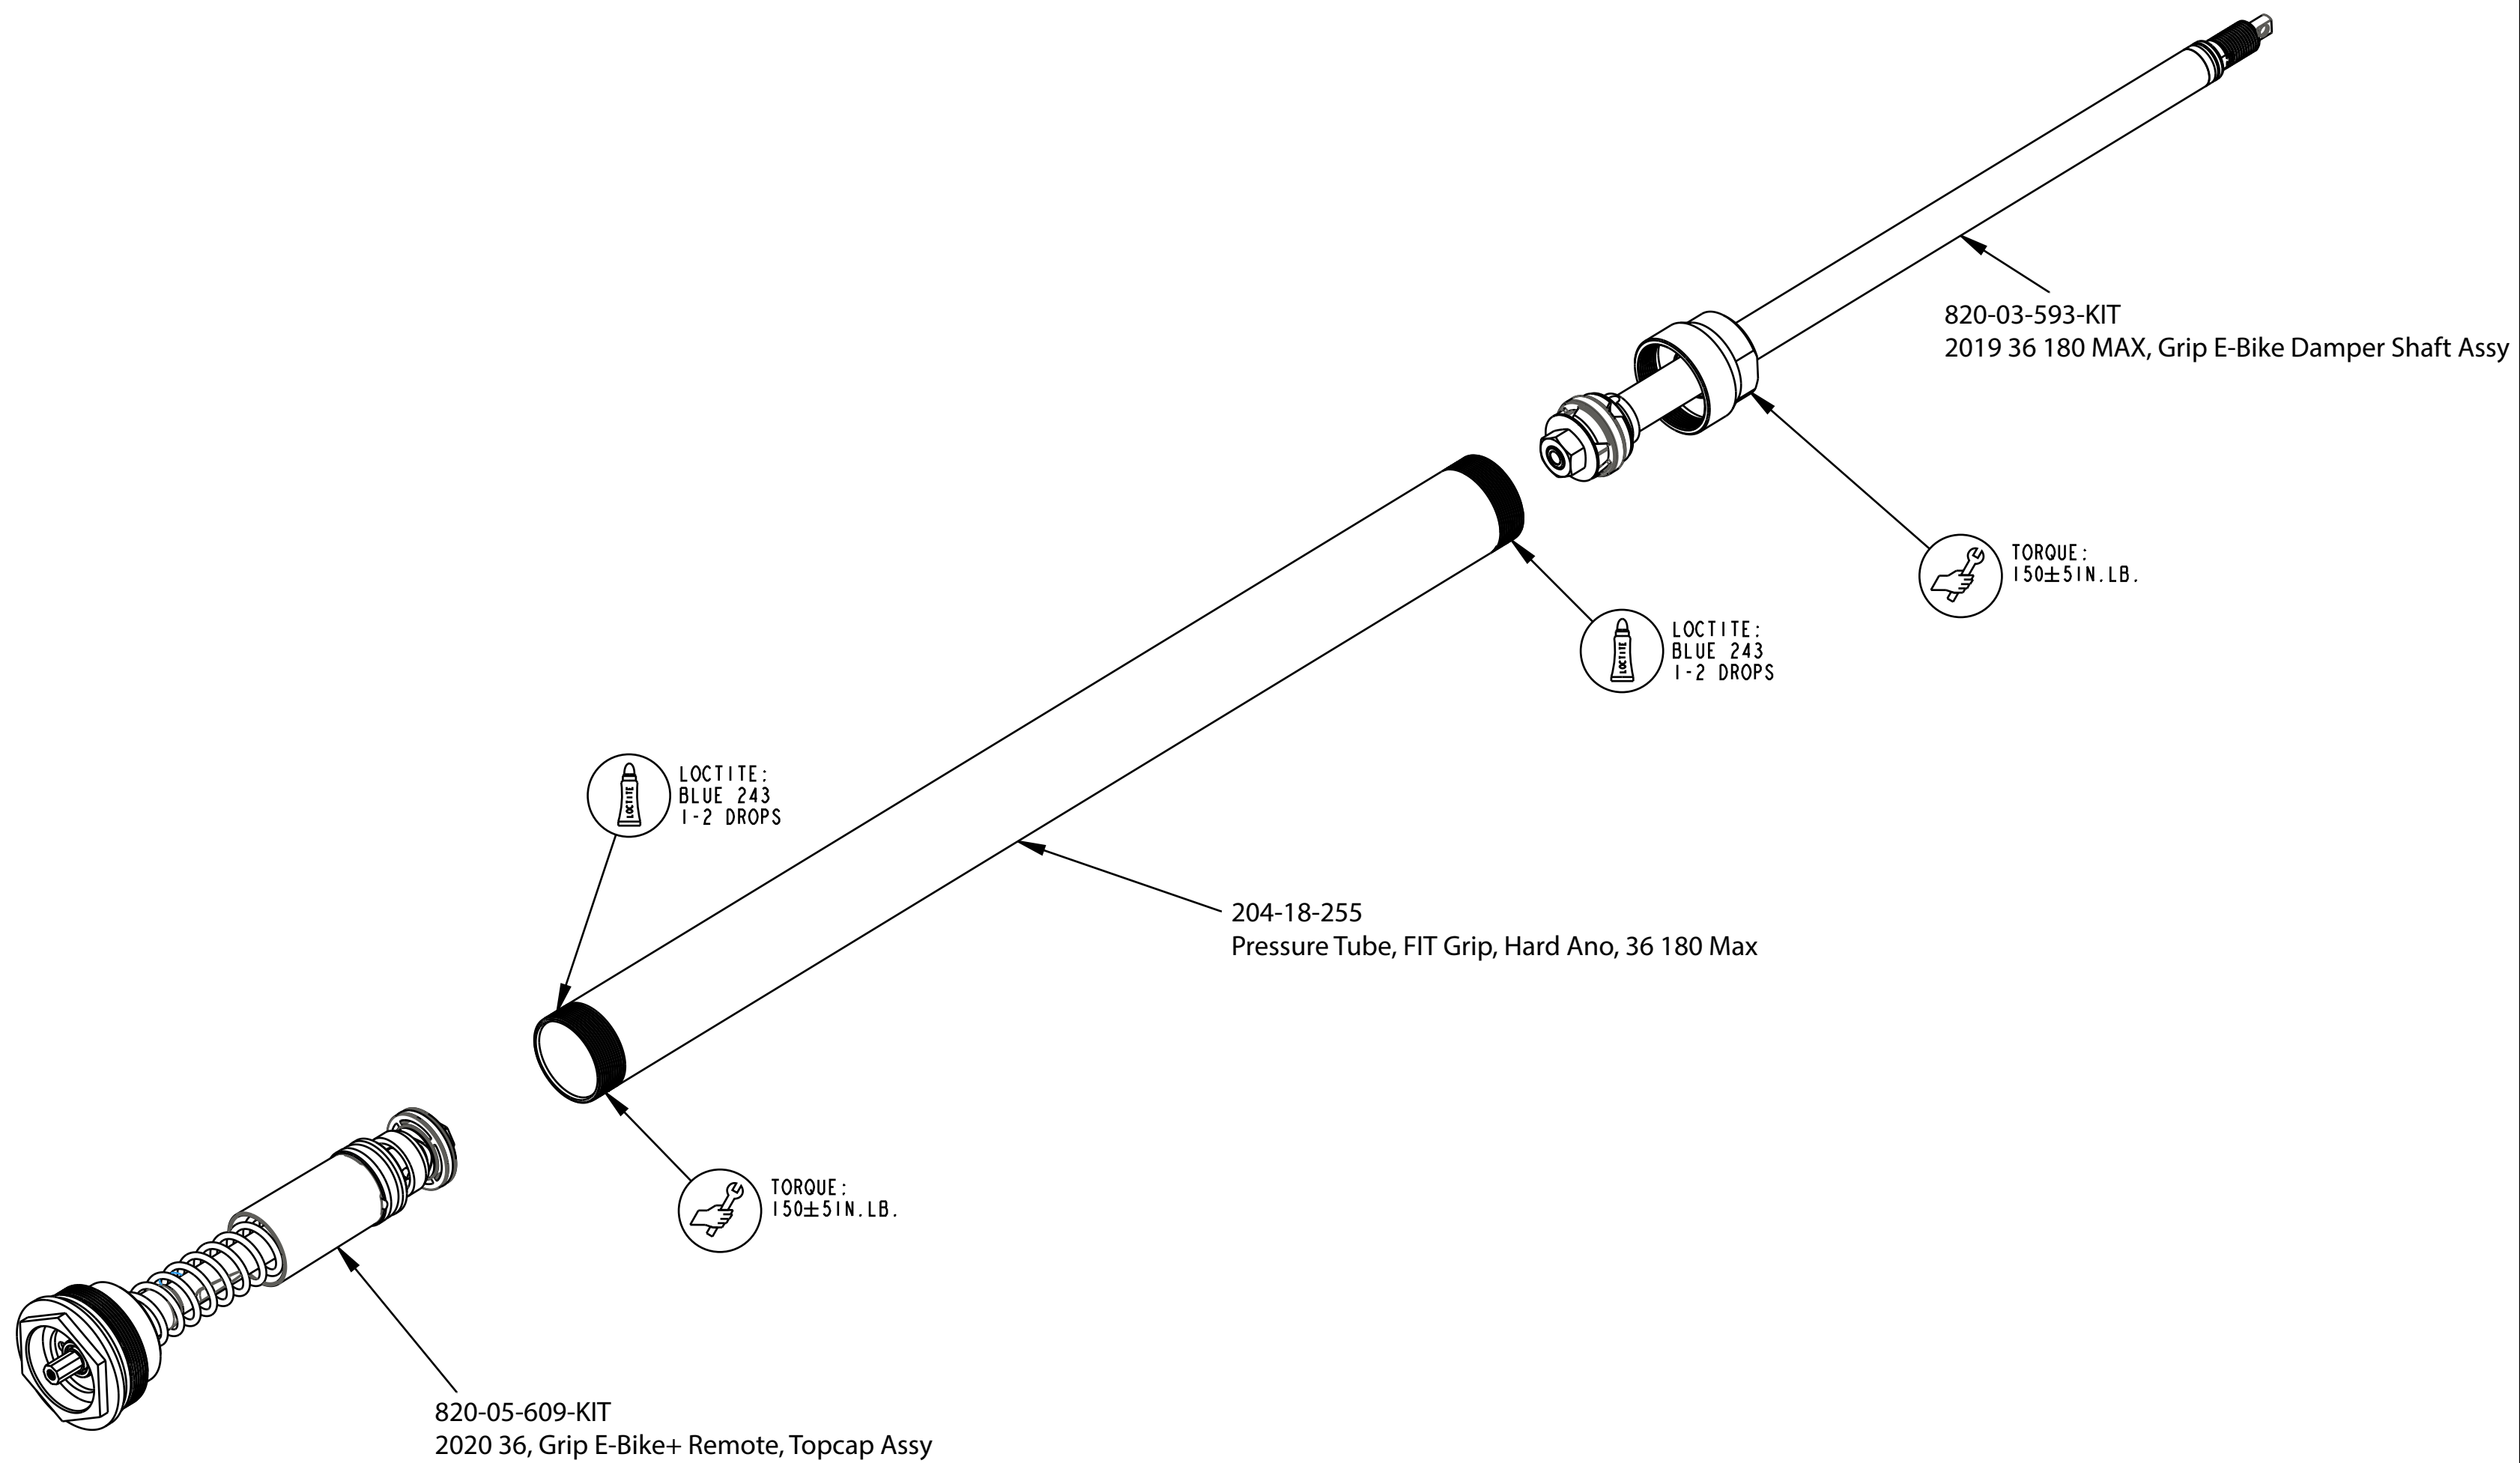

4

3

2

1

		FOX Factory, Inc.	Ph 831-768-1100
		130 Hangar Way, Watsonville, CA 95076 USA	Fax 831-768-9312
TITLE			
2020 36 180 MAX, Grip E-Bike+ Remote Cart Assy			
SIZE DWG. NO.			
C			
PLOT SCALE 0.75:1		SHEET 1 OF 1	