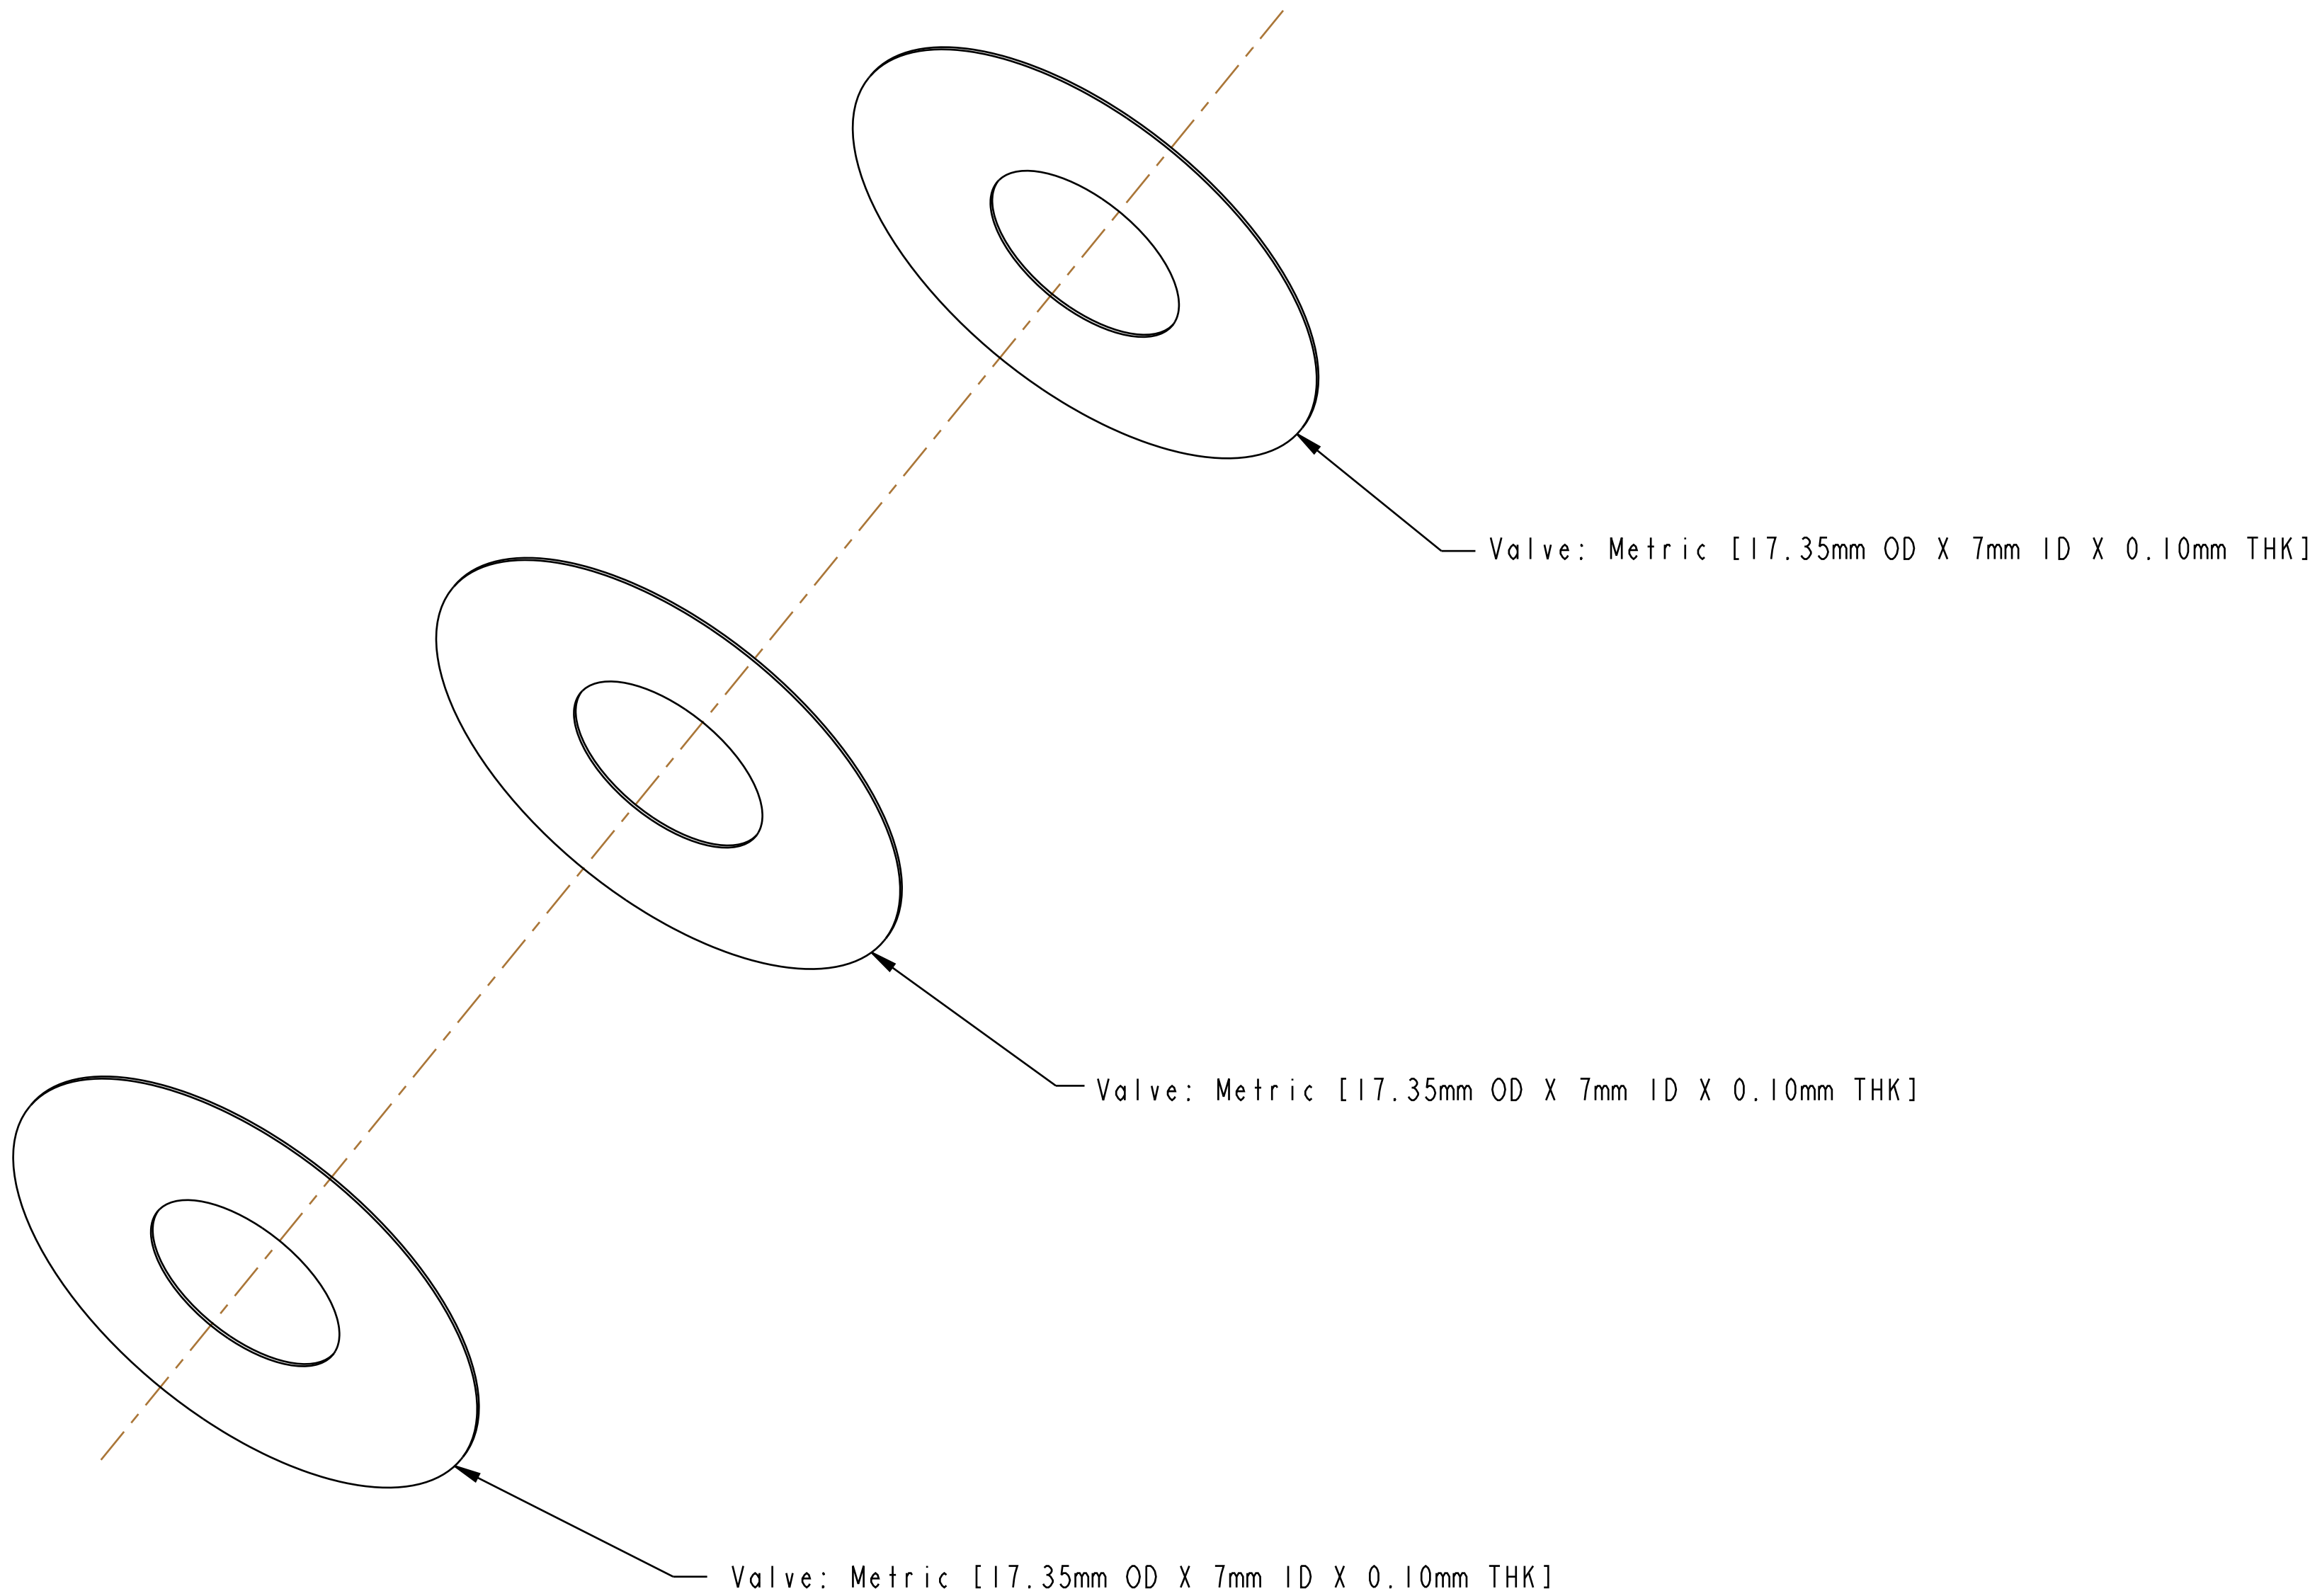

4

3

2

1

D

D

C

C

B

B

A

A

- PROPRIETARY -
THIS DOCUMENT CONTAINS CONFIDENTIAL, PROPRIETARY INFORMATION
THAT IS FOX PROPERTY. DO NOT DISCLOSE TO OR DUPLICATE
FOR OTHERS EXCEPT AS AUTHORIZED BY FOX.

FOX **FOX Factory, Inc.** Ph 831-768-1100
130 Hangar Way, Watsonville, CA 95076 USA Fax 831-768-9312

TITLE
2019 Grip2 Rebound Valving, Long Travel

SIZE DWG. NO. **820-03-526-KIT**

PLOT SCALE 6:1 SHEET 1 OF 1

4

3

2

1

ProE ASSEM