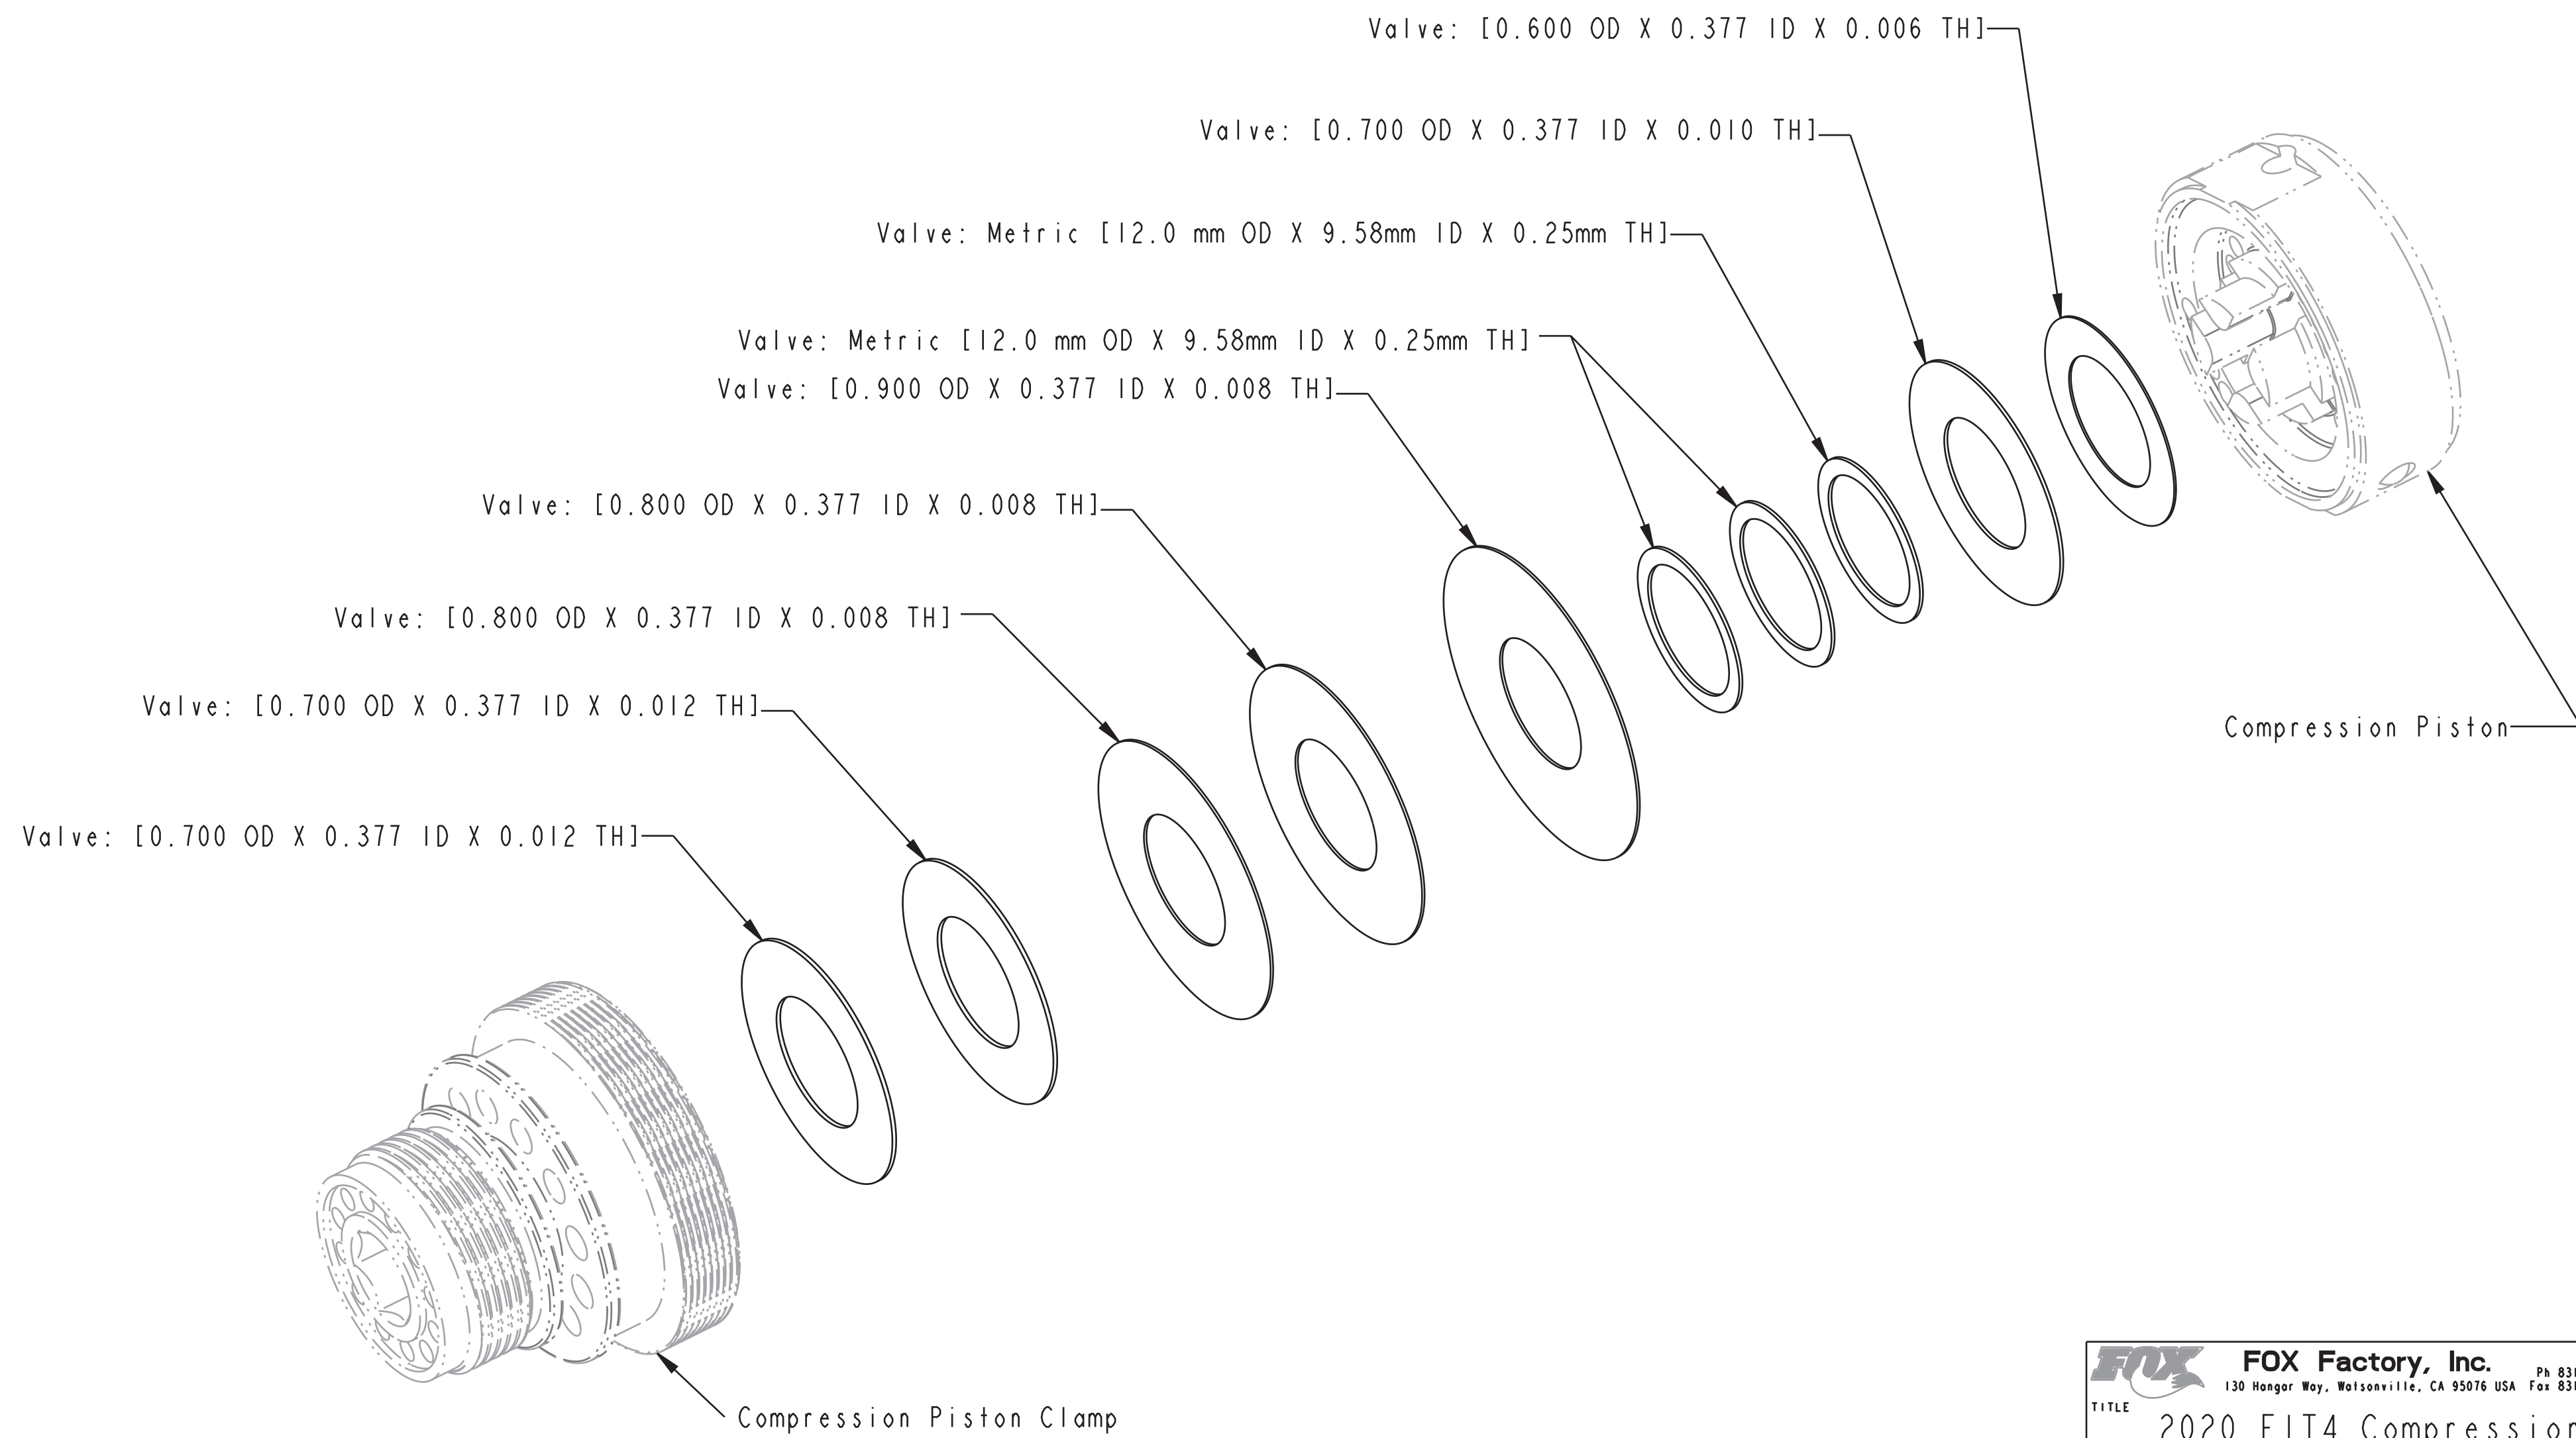

4

3

2

1

D

D

C

C

B

B

A

A

- PROPRIETARY -  
 THIS DOCUMENT CONTAINS CONFIDENTIAL, PROPRIETARY INFORMATION  
 THAT IS FOX PROPERTY. DO NOT DISCLOSE TO OR DUPLICATE  
 FOR OTHERS EXCEPT AS AUTHORIZED BY FOX.

<b>FOX</b>		<b>FOX Factory, Inc.</b>		Ph 831-768-1100
		130 Hangar Way, Watsonville, CA 95076 USA		Fax 831-768-9312
TITLE 2020 FIT4 Compression Valving Assy, 8mm Shaft				
SIZE <b>C</b>	DWG. NO. 820-03-613-KIT			
PLOT SCALE 3:1		SHEET 1 OF 1		