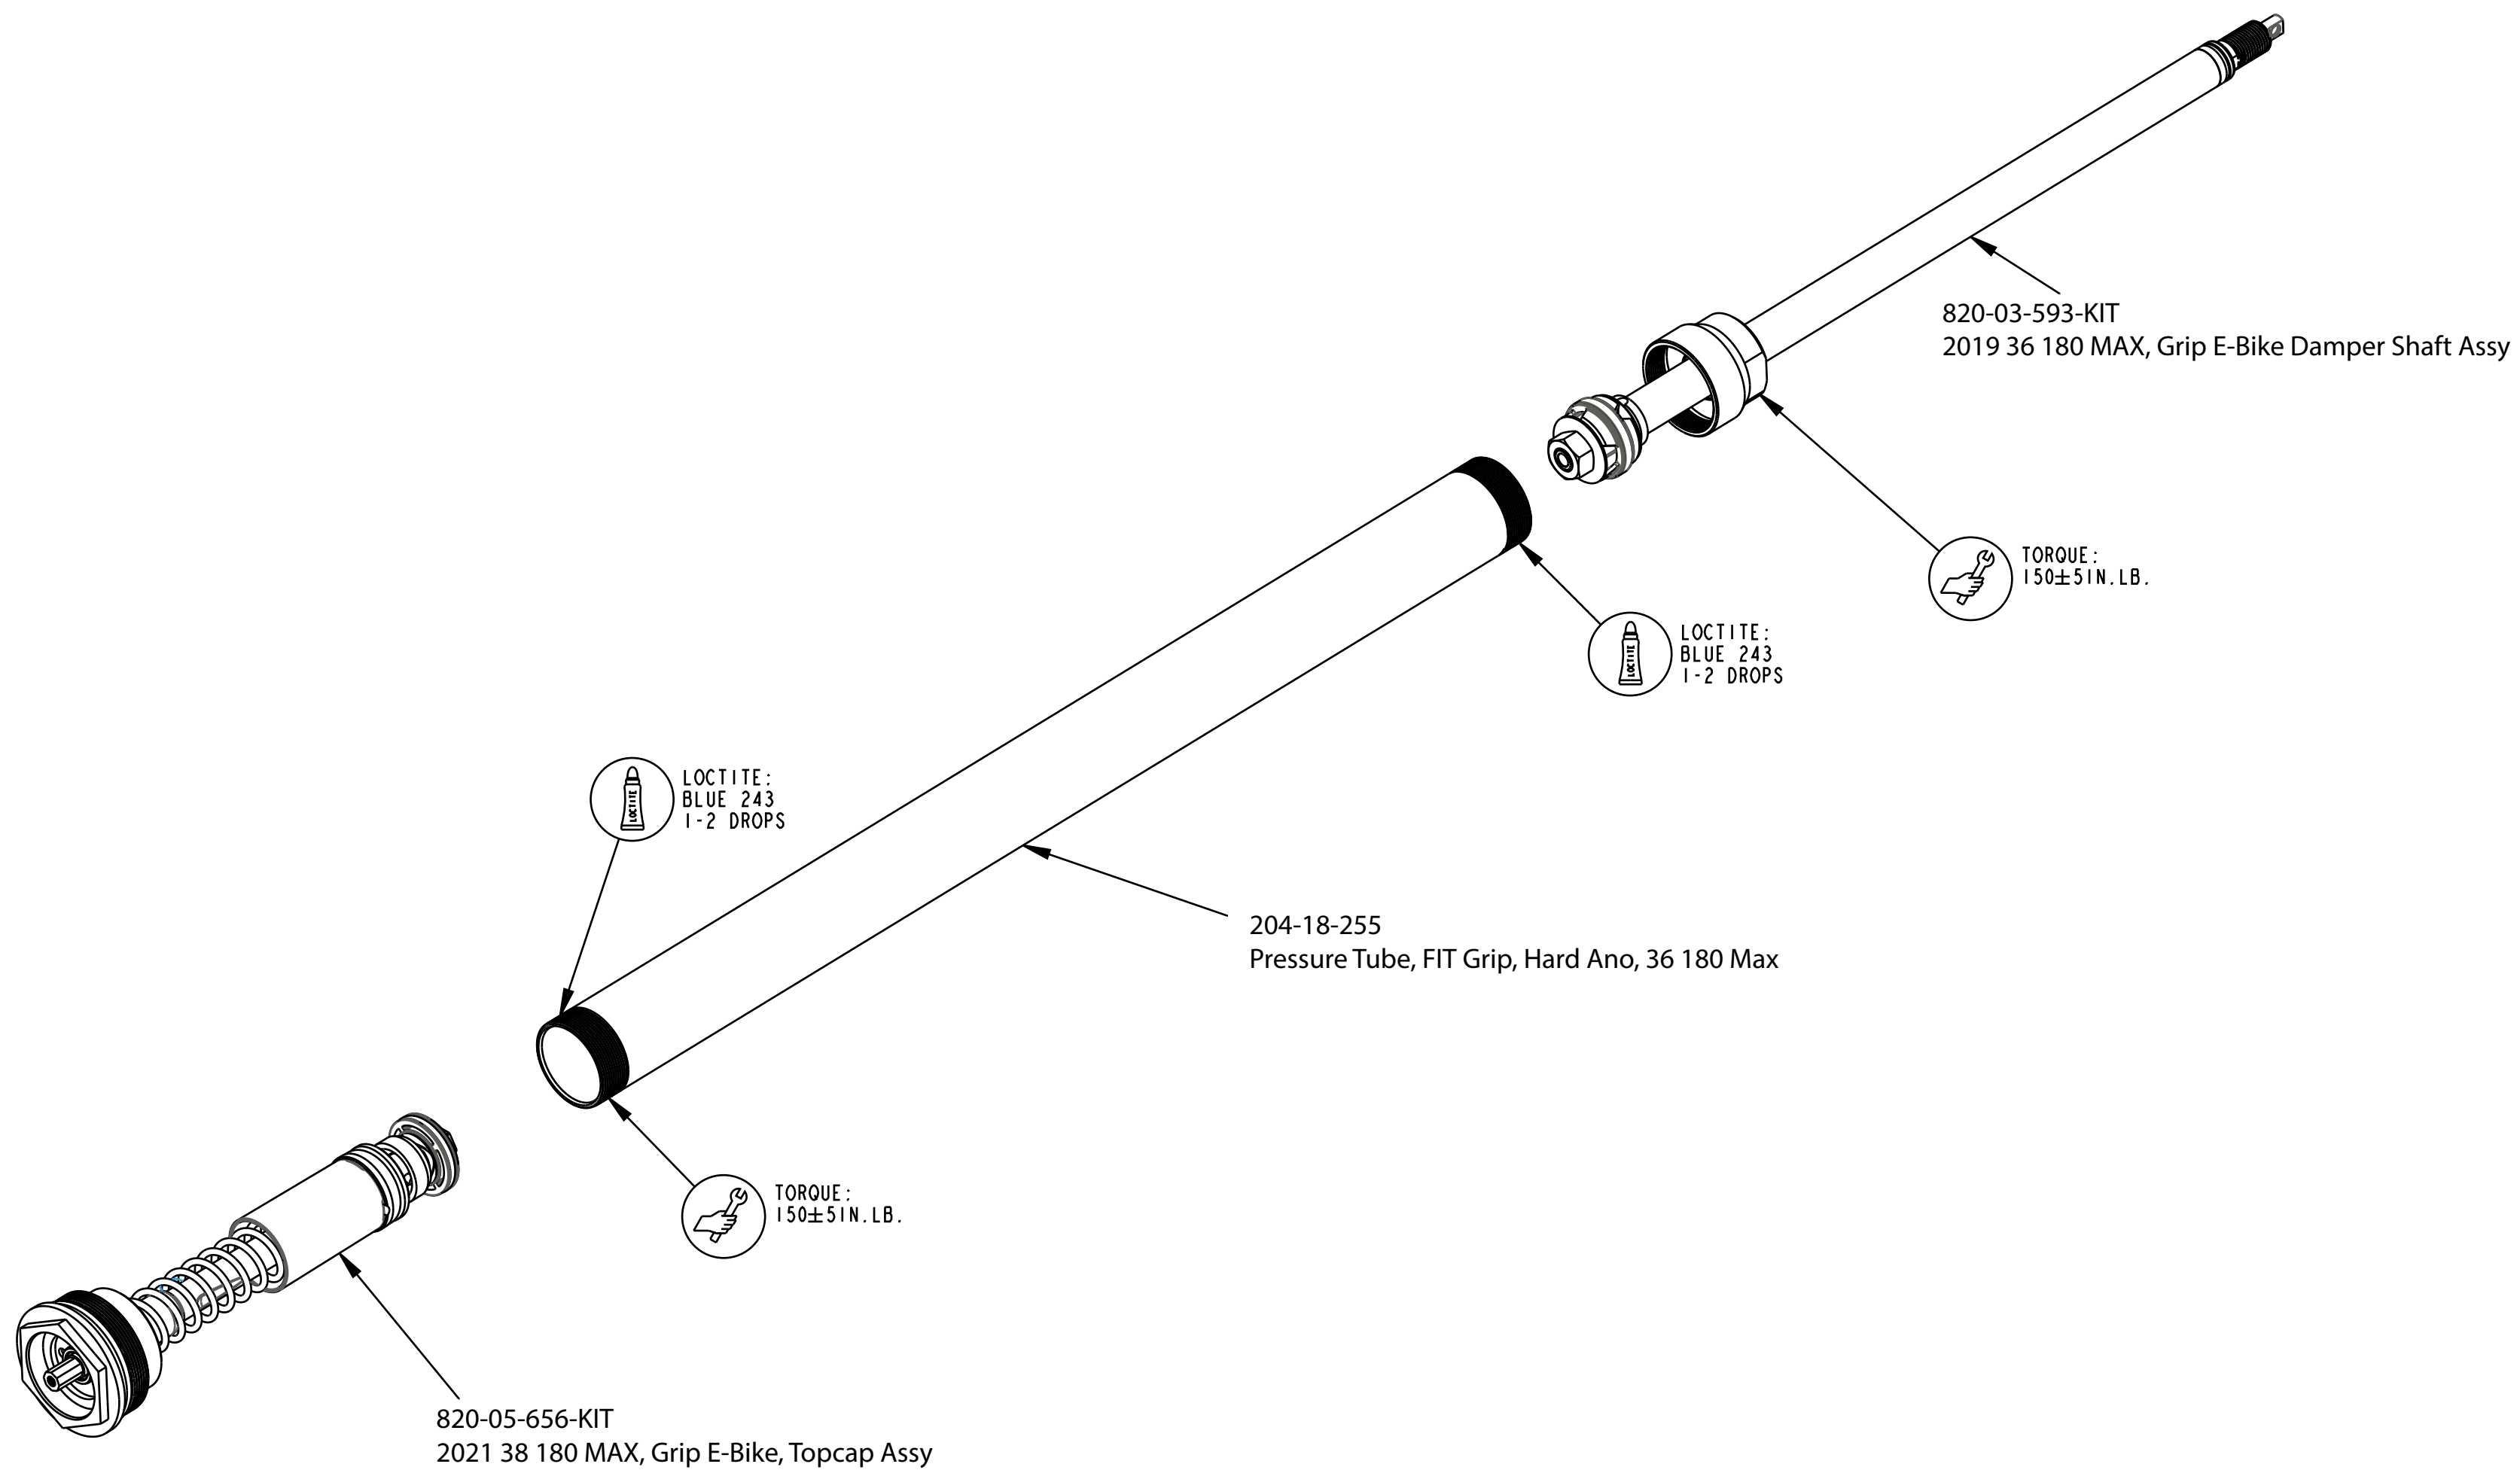

4

3

2

1

- PROPRIETARY -
THIS DOCUMENT CONTAINS CONFIDENTIAL, PROPRIETARY INFORMATION
THAT IS FOX PROPERTY. DO NOT DISCLOSE TO OR DUPLICATE
FOR OTHERS EXCEPT AS AUTHORIZED BY FOX.

	FOX Factory, Inc. <small>130 Hangar Way, Watsonville, CA 95076 USA</small> <small>Ph 831-768-1100 Fax 831-768-9312</small>
	2021 38 180 MAX, Grip E-Bike, Cart Assy
C	DWG. NO.
PLOT SCALE 0.75:1	SHEET 1 OF 1