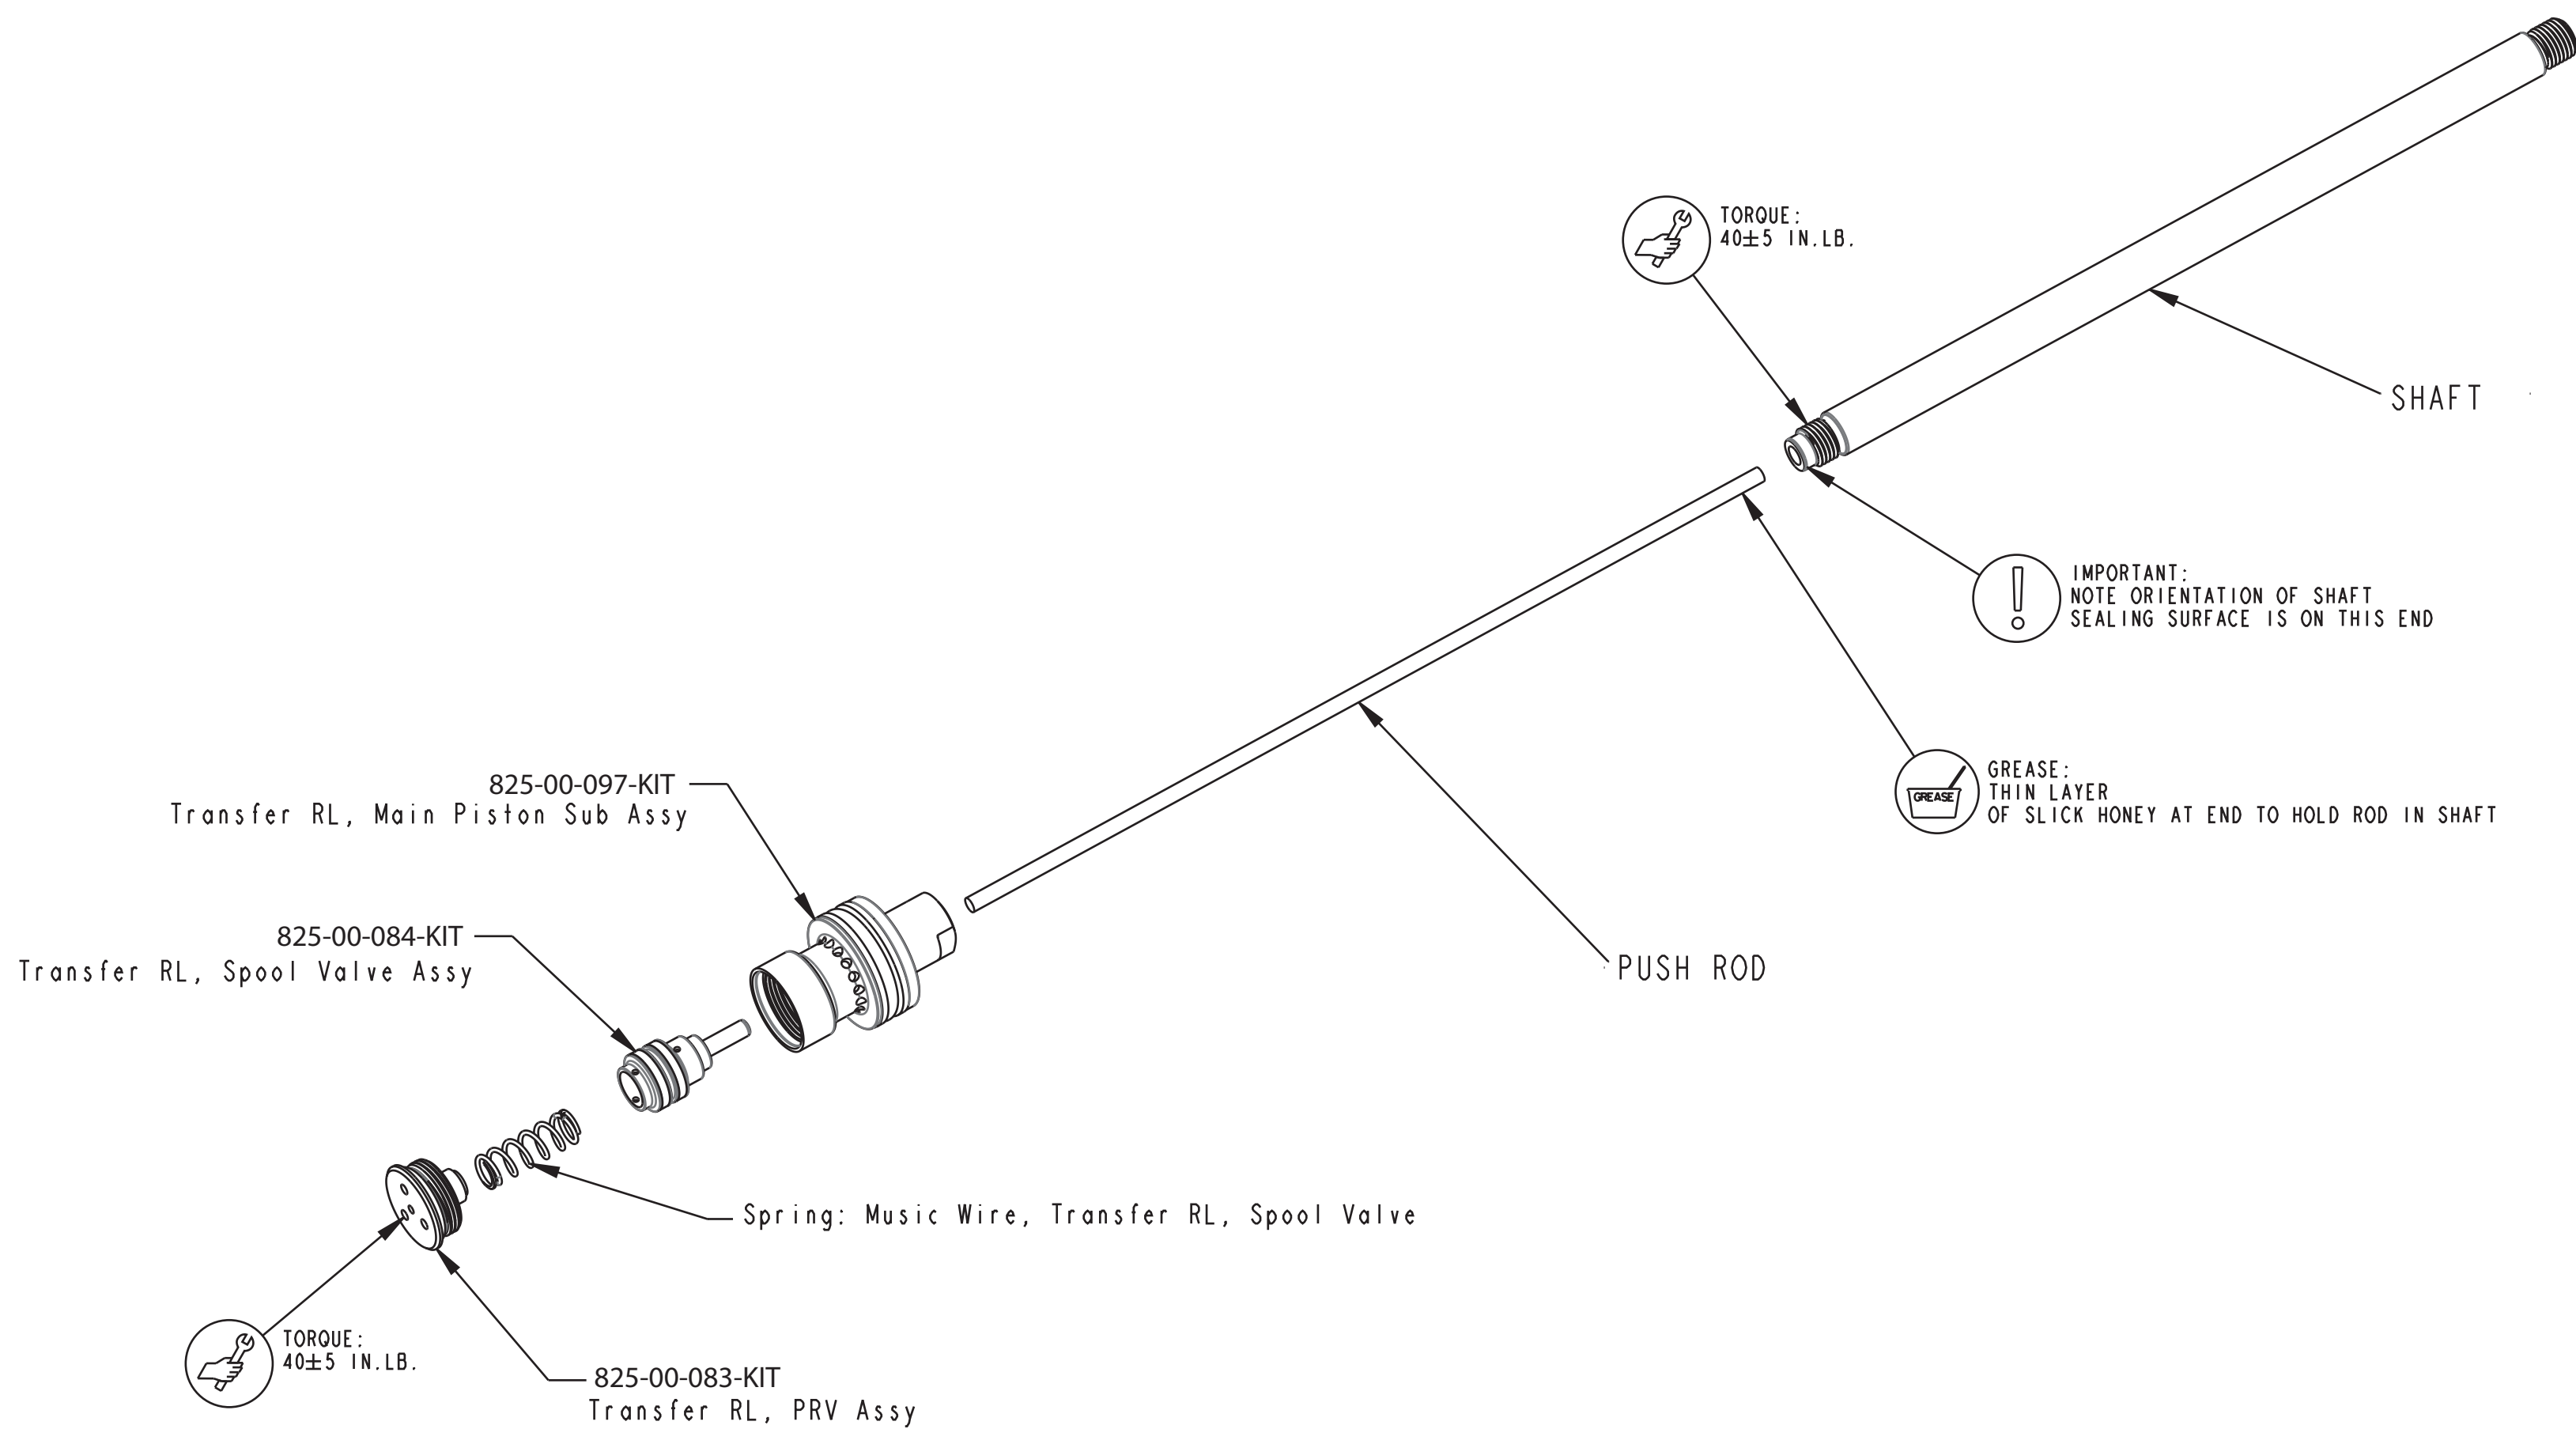

4

3

2

1

SECTION A-A

FOX FOX Factory, Inc. Ph 831-768-1100
 130 Hangar Way, Watsonville, CA 95076 USA Fax 831-768-9312

TITLE
2021 TRANSFER PISTON ASSY

SIZE DWG. NO.
C
 PLOT SCALE 1:1 SHEET 1 OF 1