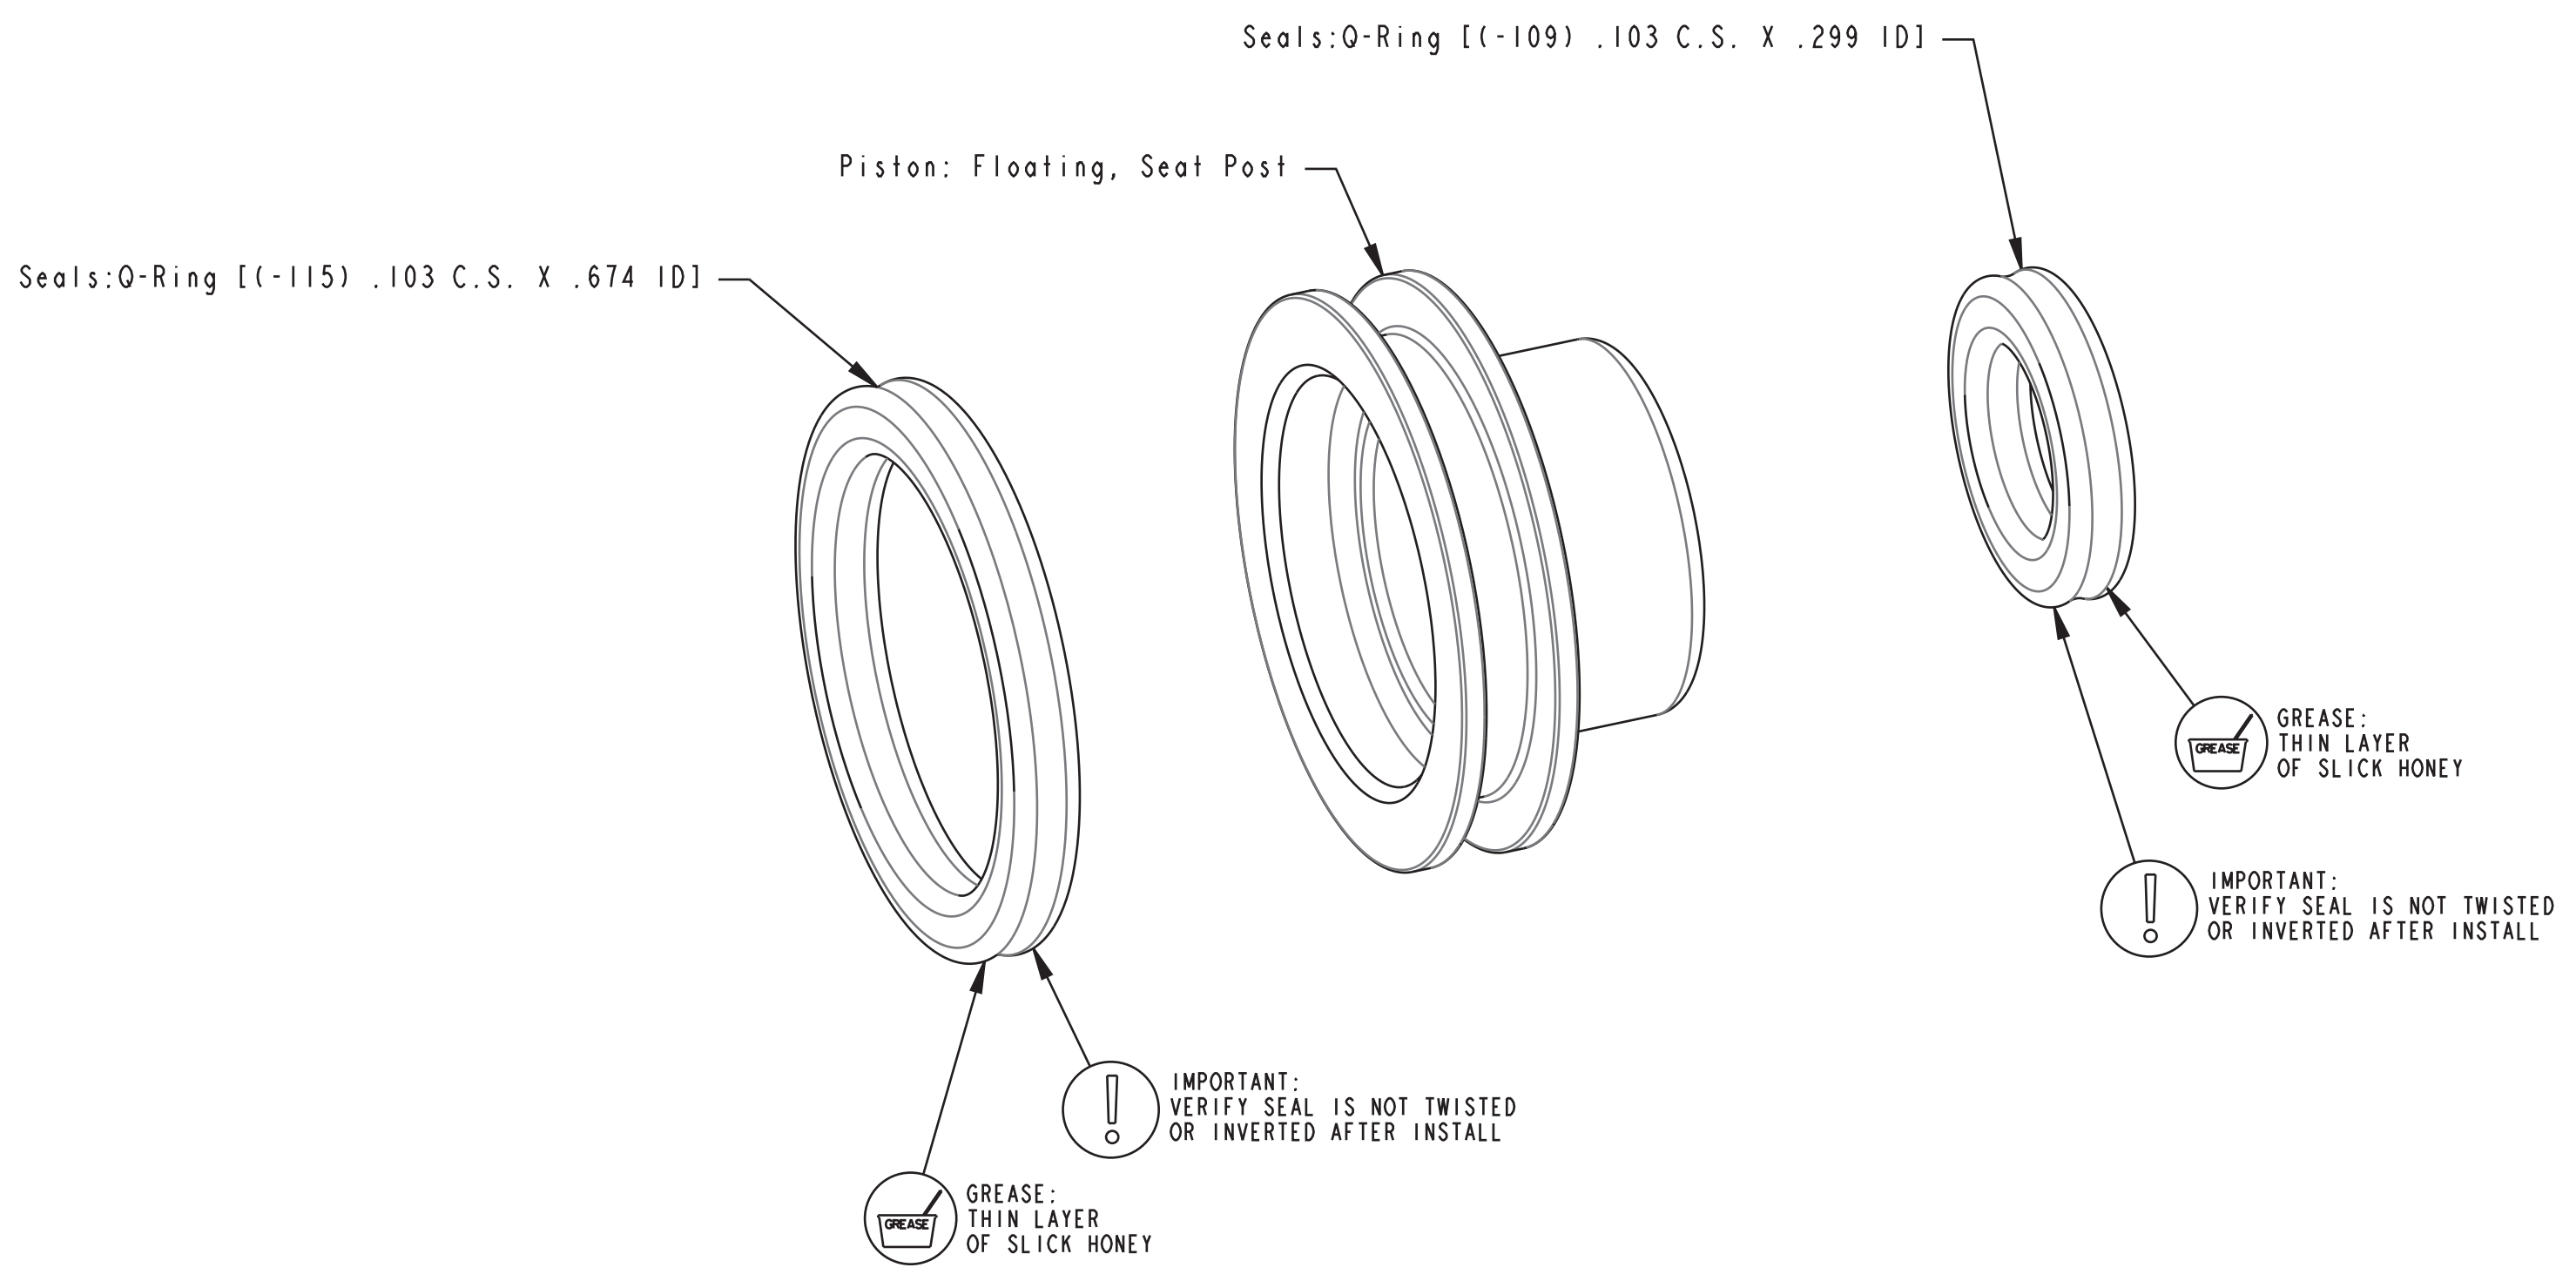

4

3

2

1

		FOX Factory, Inc.	Ph 831-768-1100
		130 Hangar Way, Watsonville, CA 95076 USA	Fax 831-768-9312
TITLE			
Transfer RL, IFP Assy			
SIZE	DWG. NO.	825-00-082-KIT	
C			
PLOT SCALE		4:1	SHEET 1 OF 1

- PROPRIETARY -
 THIS DOCUMENT CONTAINS CONFIDENTIAL, PROPRIETARY INFORMATION
 THAT IS FOX PROPERTY. DO NOT DISCLOSE TO OR DUPLICATE
 FOR OTHERS EXCEPT AS AUTHORIZED BY FOX.