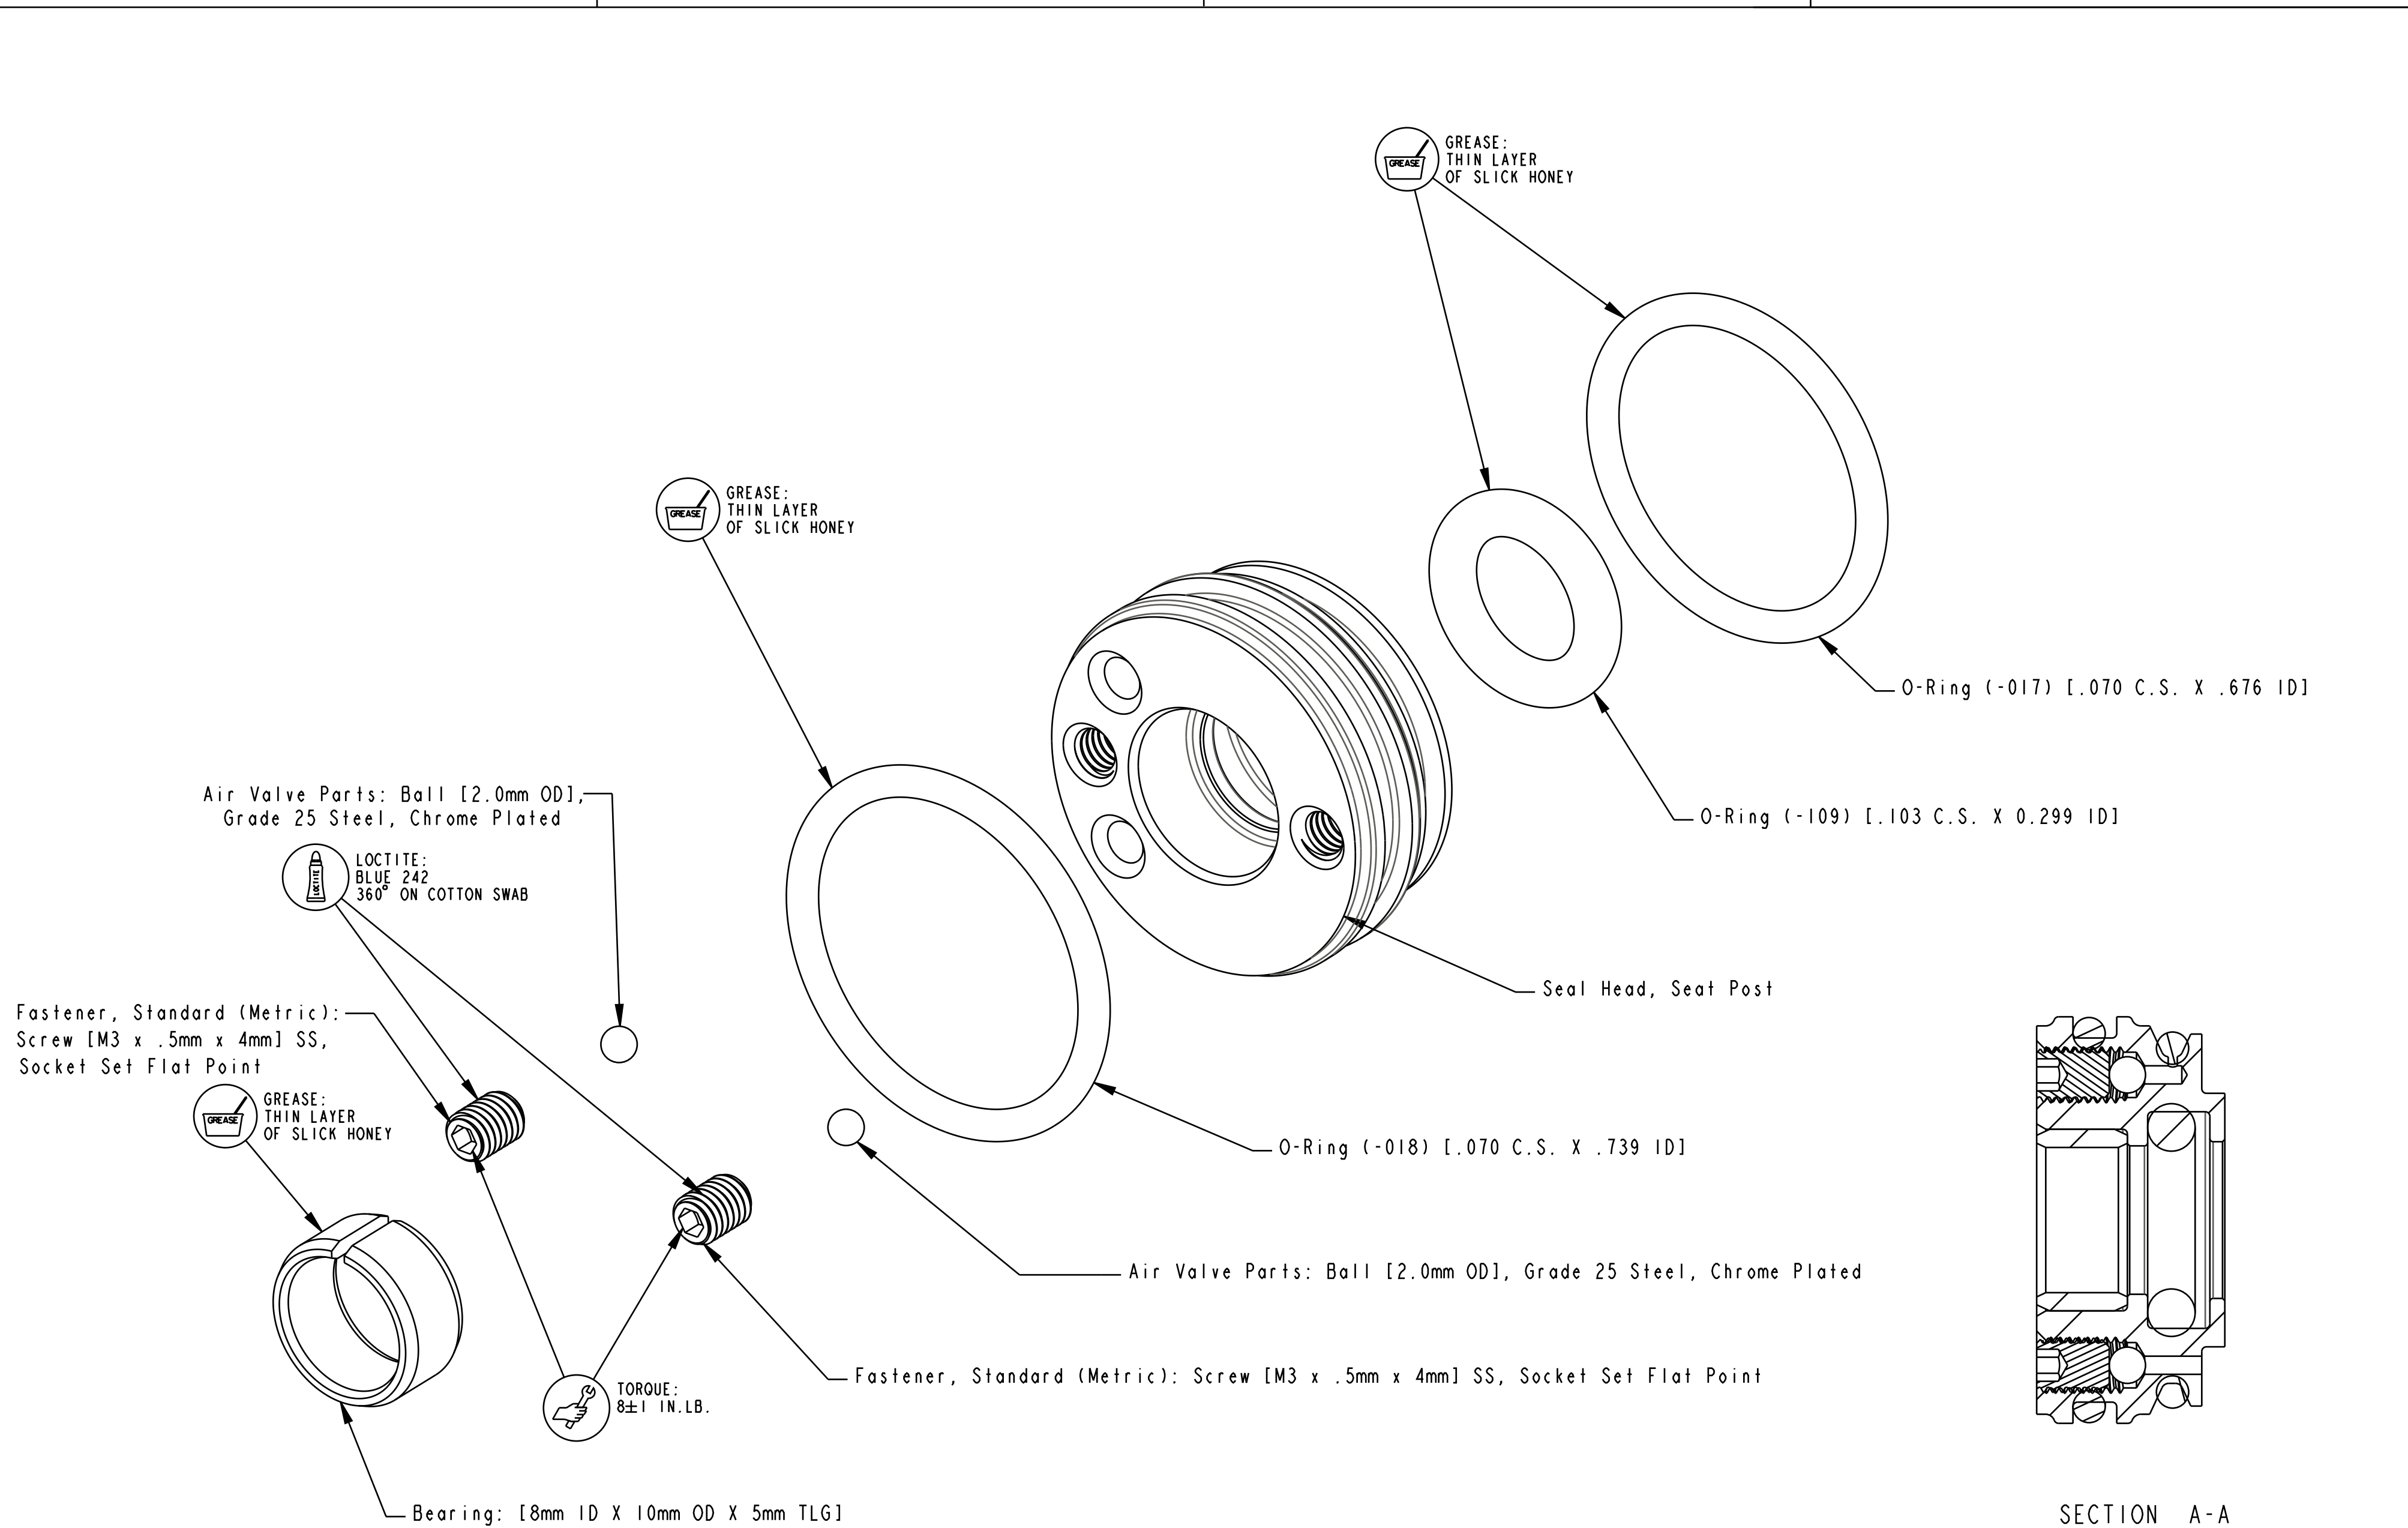

B

B

A

A

SECTION A-A

PROPRIETARY
 THIS DOCUMENT CONTAINS CONFIDENTIAL, PROPRIETARY INFORMATION
 THAT IS FOX PROPERTY. DO NOT DISCLOSE TO OR DUPLICATE
 FOR OTHERS EXCEPT AS AUTHORIZED BY FOX.

		FOX Factory, Inc.	Ph 831-768-1100
		130 Hangar Way, Watsonville, CA 95076 USA	Fax 831-768-9312
TITLE	Seal Head, Seat Post, CI Assy		
SIZE	DWG. NO.	825-03-007-KIT	
PLOT SCALE	4:1	SHEET 1 OF 1	