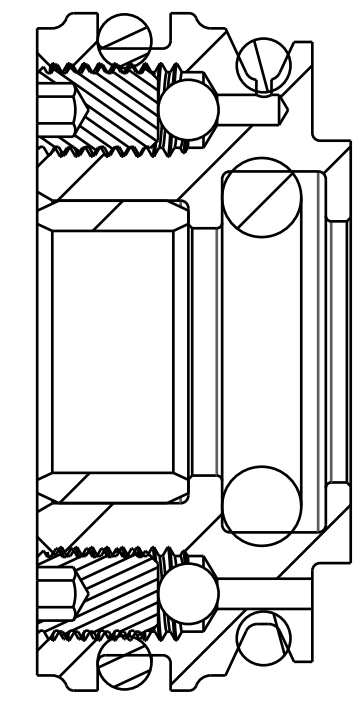

4

3

2

1

D

D

C

C

B

B

A

A

SECTION A-A

PROPRIETARY
 THIS DOCUMENT CONTAINS CONFIDENTIAL, PROPRIETARY INFORMATION
 THAT IS FOX PROPERTY. DO NOT DISCLOSE TO OR DUPLICATE
 FOR OTHERS EXCEPT AS AUTHORIZED BY FOX.

		FOX Factory, Inc.	Ph 831-768-1100
		130 Hangar Way, Watsonville, CA 95076 USA	Fax 831-768-9312
TITLE	Seal Head, Seat Post, CI Assy		
SIZE	DWG. NO.	825-03-007-KIT	
PLOT SCALE	4:1	SHEET 1 OF 1	