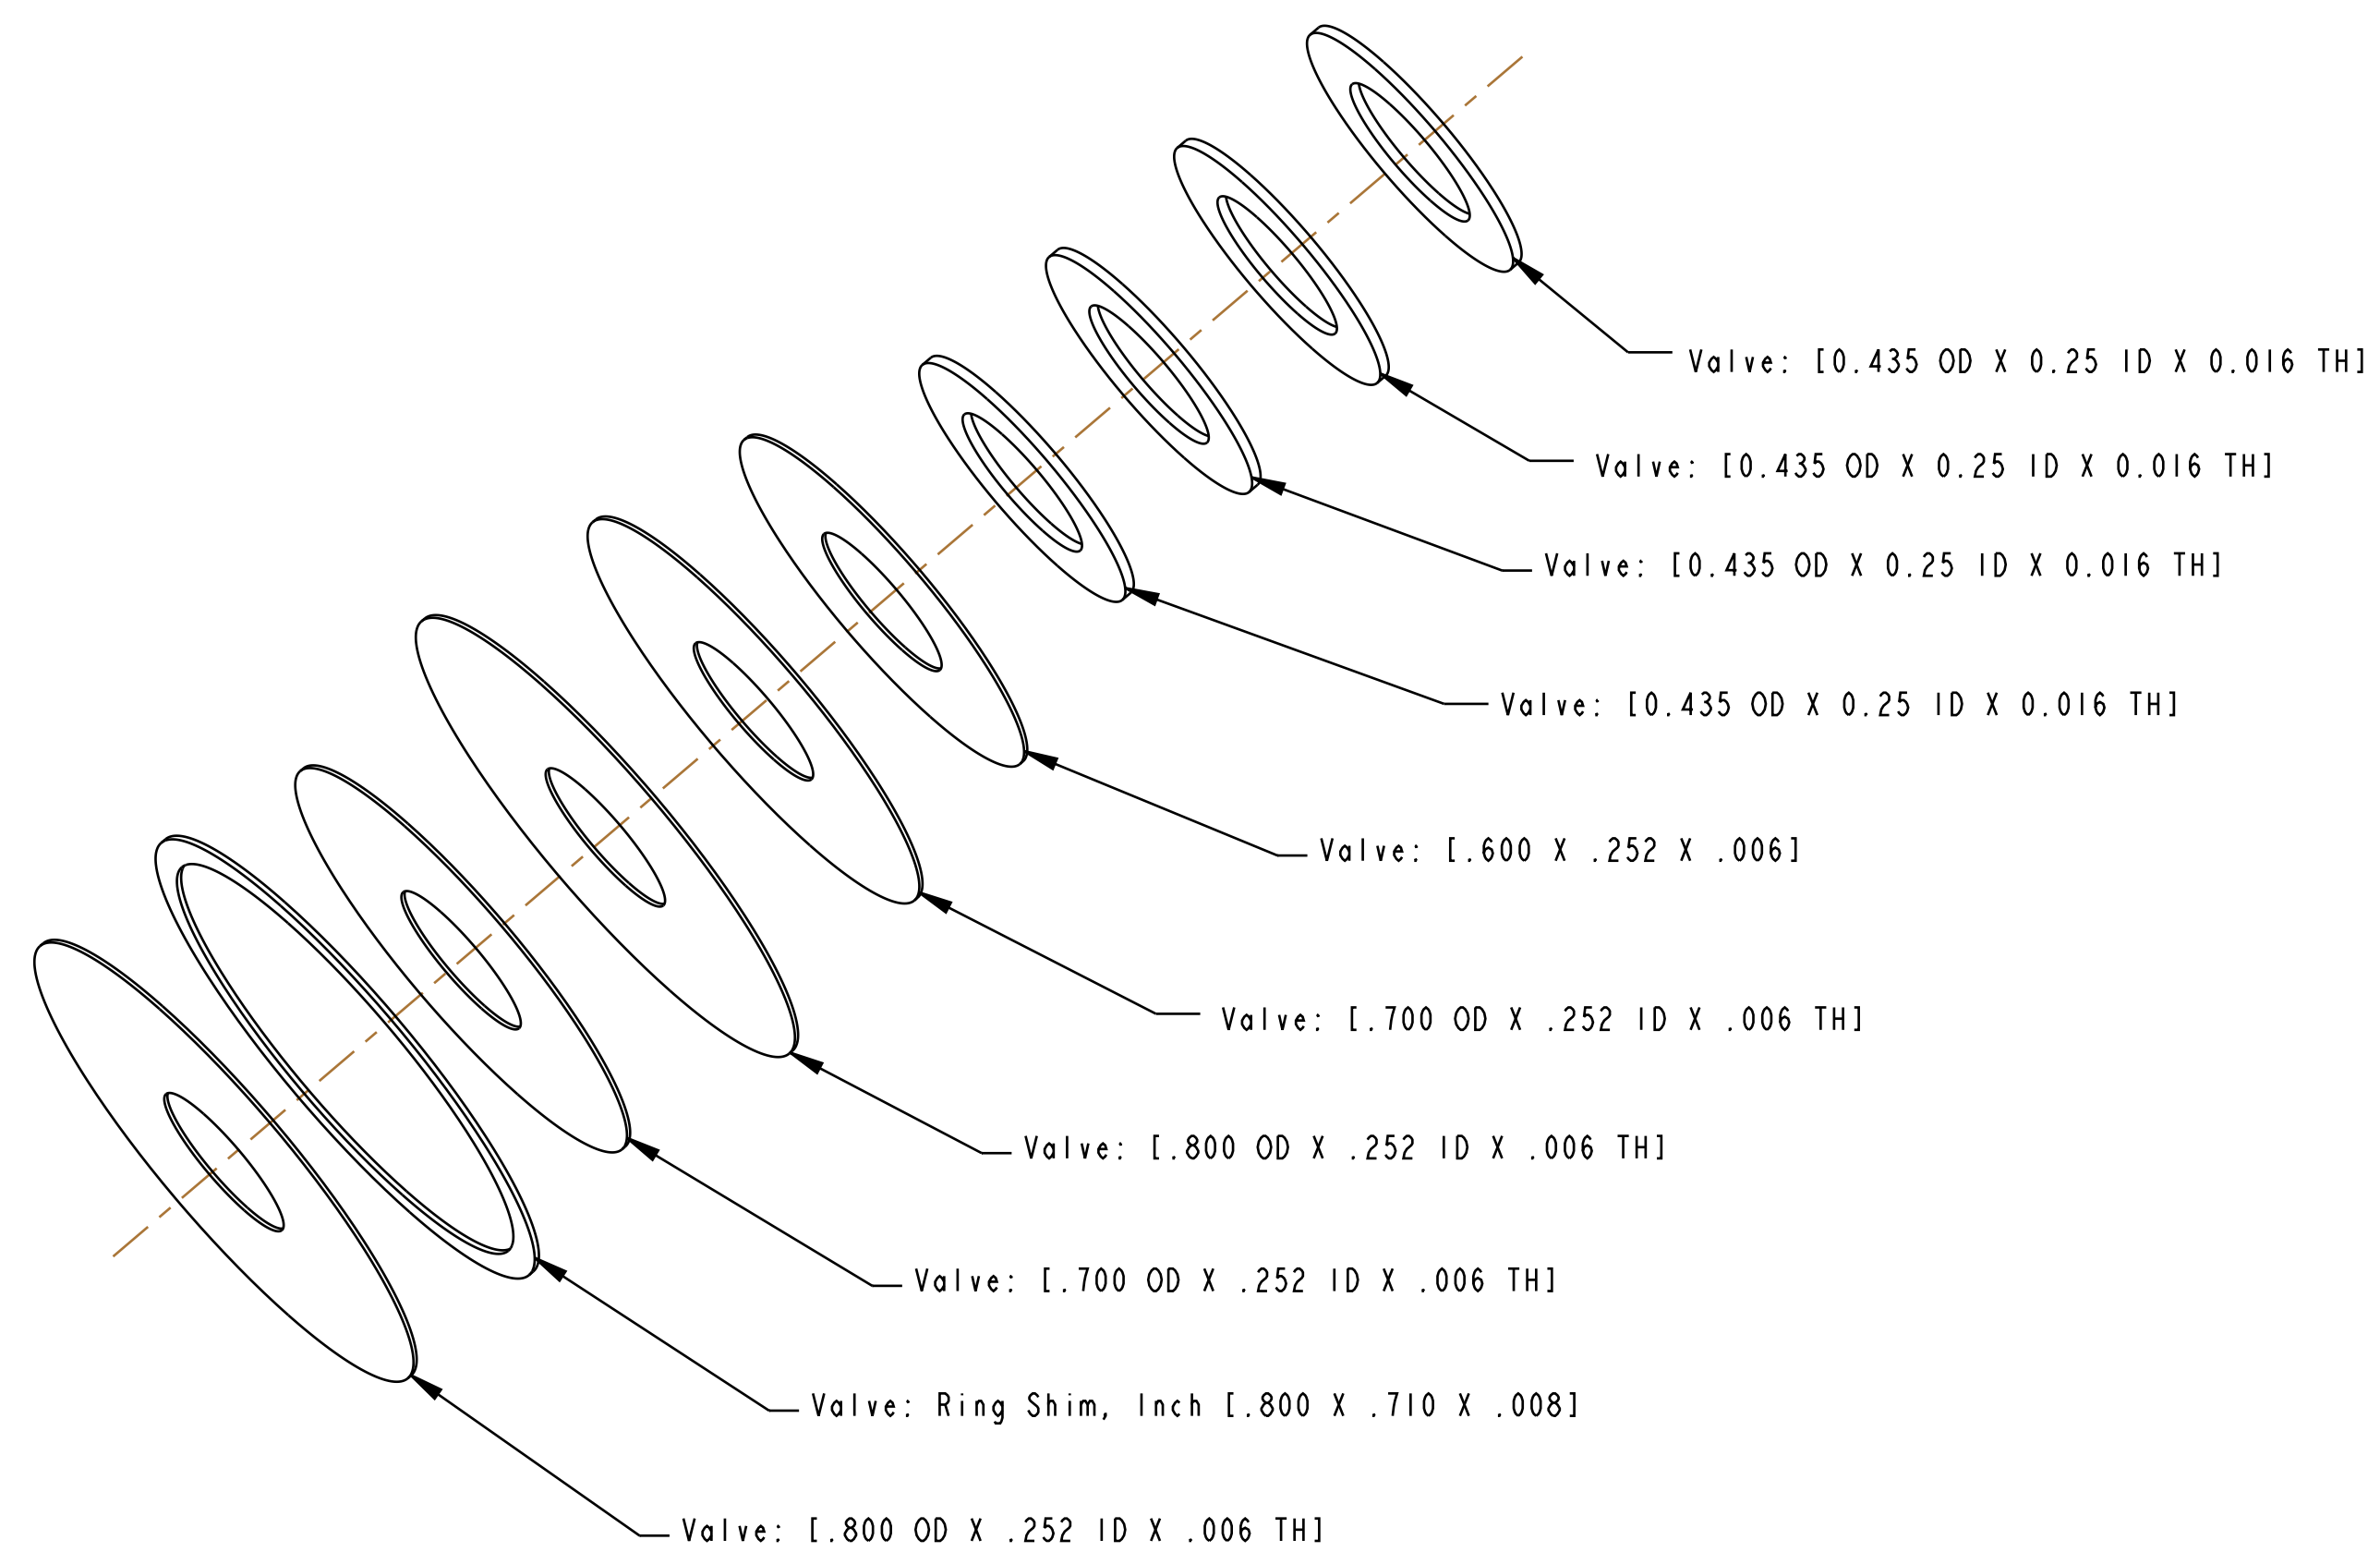

B

B

A

A

- PROPRIETARY -
THIS DOCUMENT CONTAINS CONFIDENTIAL, PROPRIETARY INFORMATION
THAT IS FOX PROPERTY. DO NOT DISCLOSE TO OR DUPLICATE
FOR OTHERS EXCEPT AS AUTHORIZED BY FOX.

		FOX Factory, Inc.	Ph 831-768-1100 Fax 831-768-9312
TITTLE		Valving Assy: 2021 DHX2 / FX2, Rebound, Main Piston, RM	
SIZE	DWG. NO.	805-05-441-KIT	
PLOT SCALE	4:1	SHEET 1 OF 1	