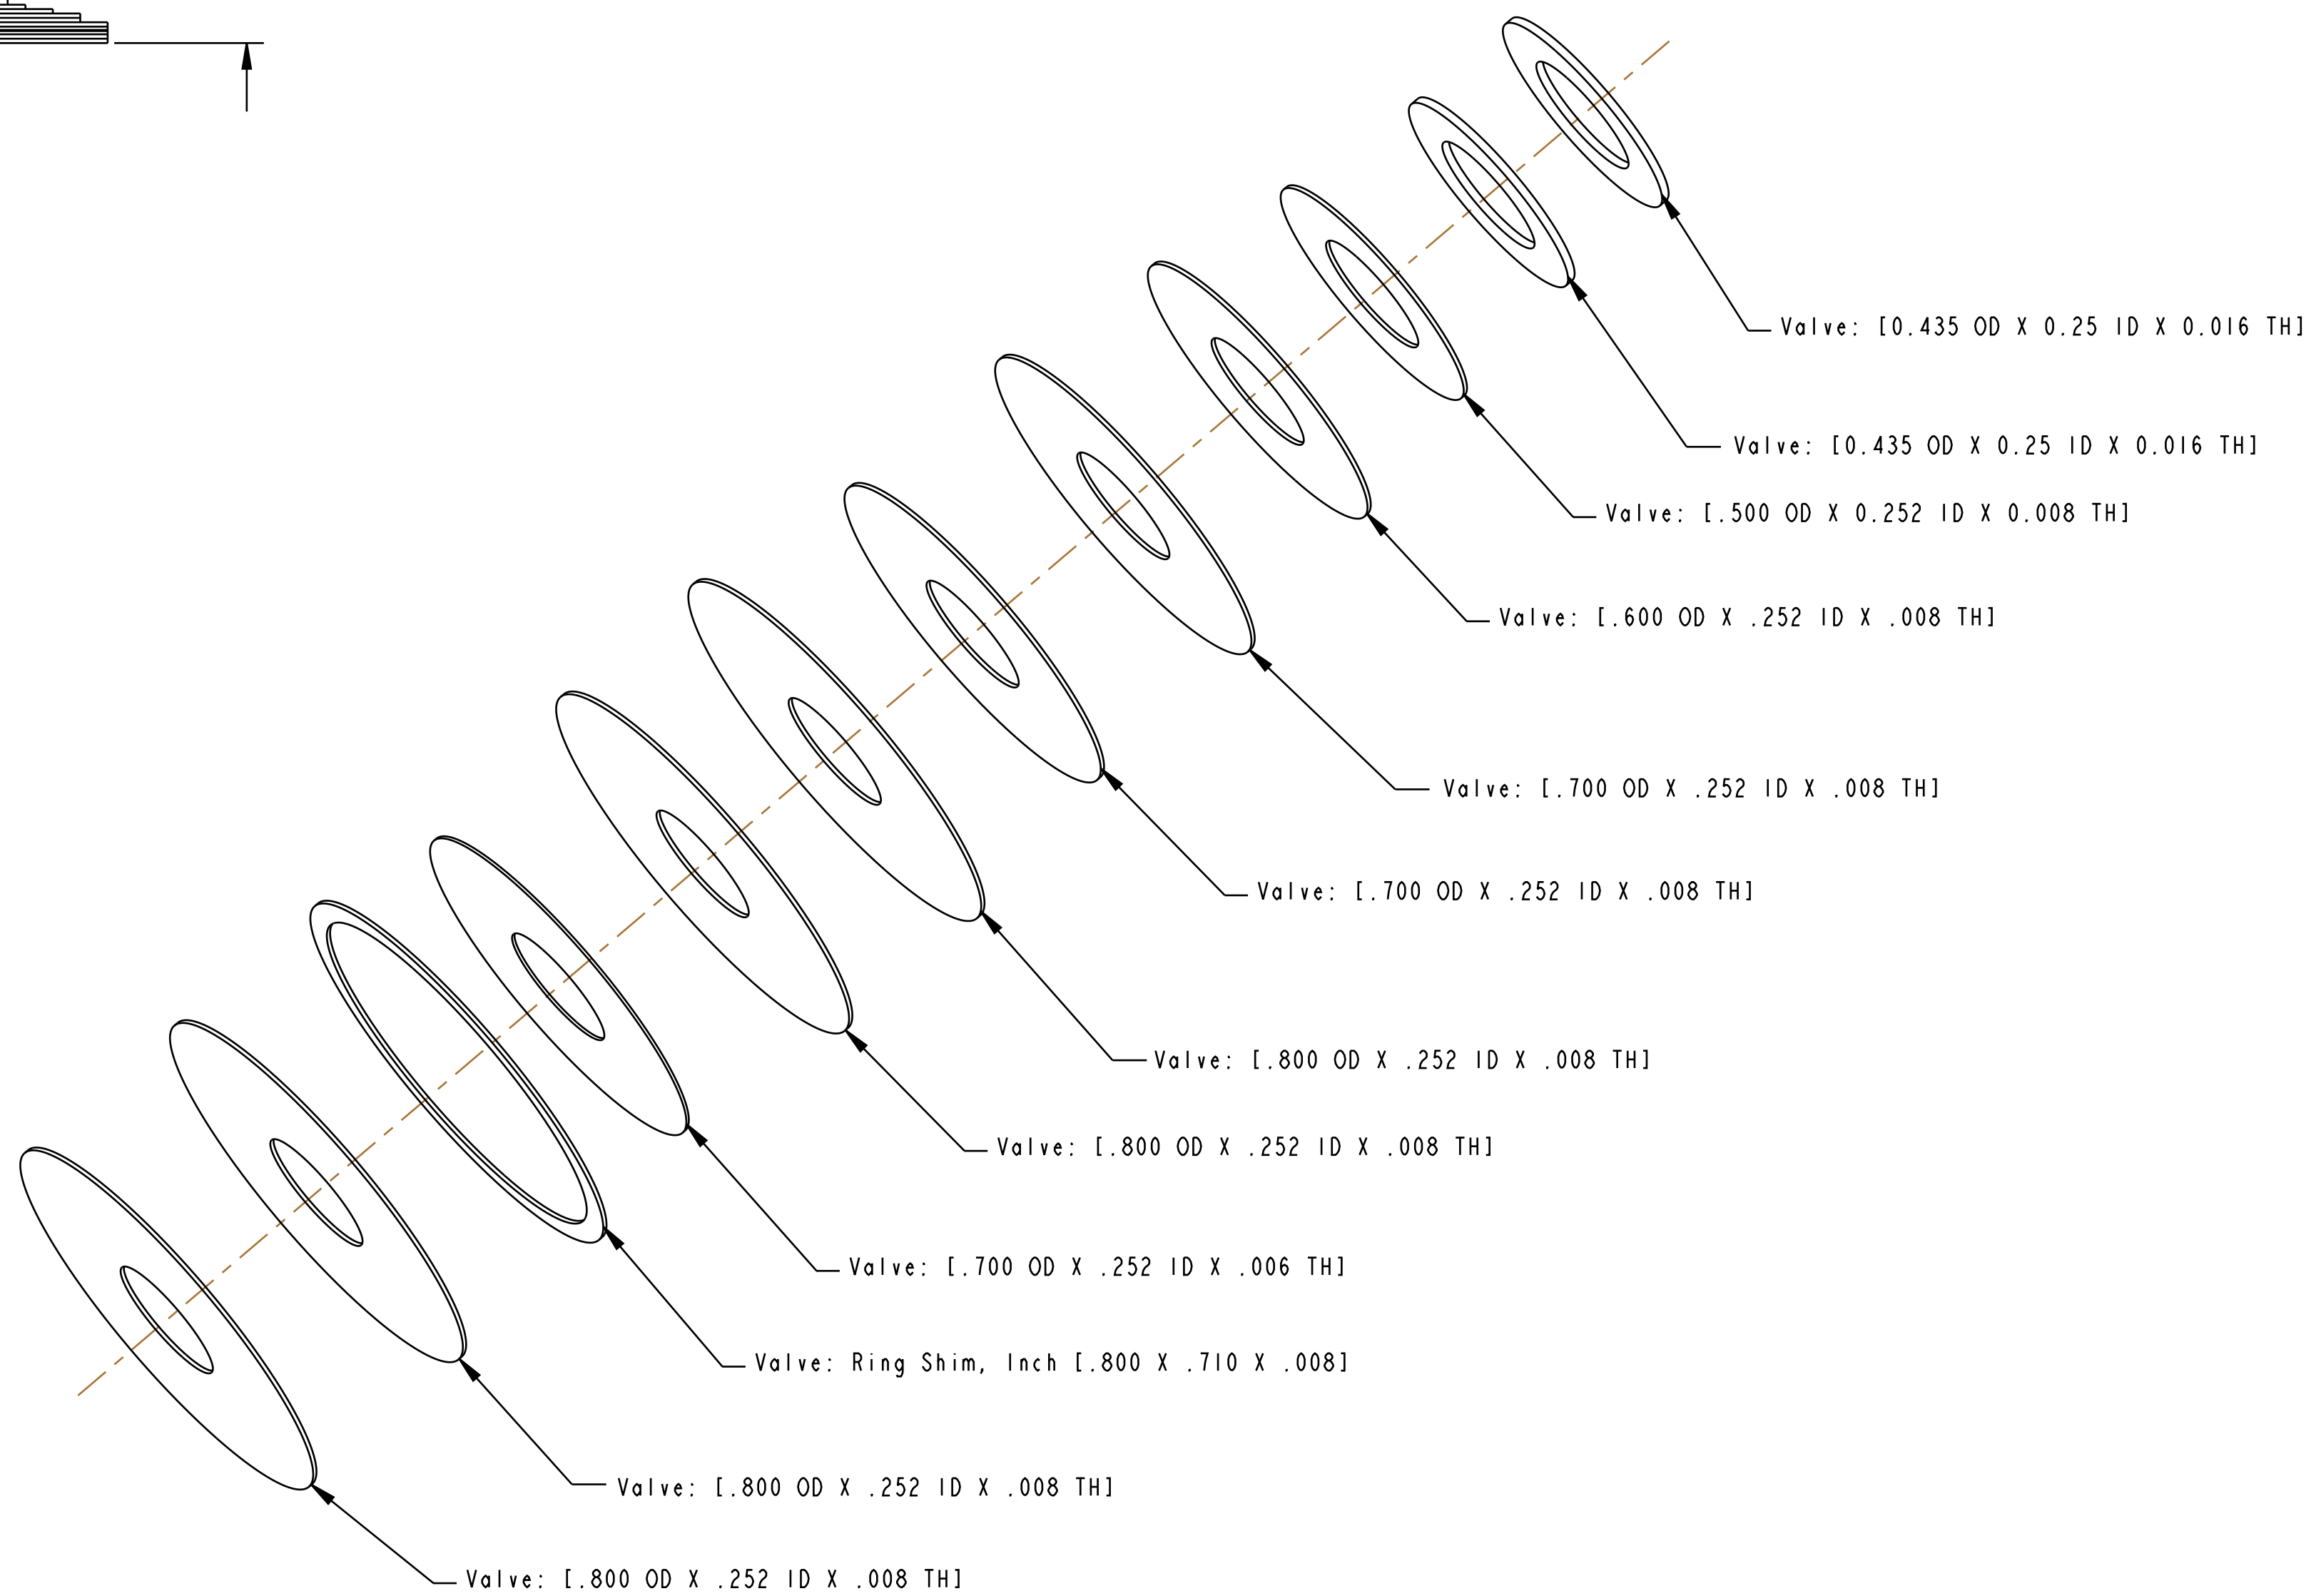

4

3

2

1

D

D

C

C

B

B

A

A

- PROPRIETARY -
THIS DOCUMENT CONTAINS CONFIDENTIAL, PROPRIETARY INFORMATION
THAT IS FOX PROPERTY. DO NOT DISCLOSE TO OR DUPLICATE
FOR OTHERS EXCEPT AS AUTHORIZED BY FOX.

		FOX Factory, Inc.	Ph 831-768-1100
		130 Hangar Way, Watsonville, CA 95076 USA	Fax 831-768-9312
TITLE Valving Assy: 2021 DHX2 / FX2, Rebound, Main Piston, RF			
SIZE C	DWG. NO. 805-05-444-KIT		
PLOT SCALE 4:1		SHEET 1 OF 1	