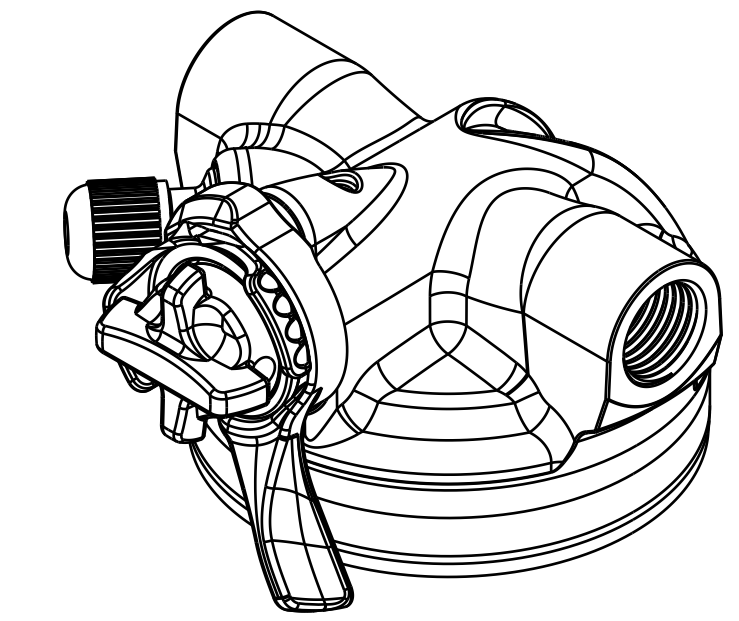

D

D

C

C

B

B

A

A

PROPRIETARY - THIS DOCUMENT CONTAINS CONFIDENTIAL, PROPRIETARY INFORMATION THAT IS FOX PROPERTY. DO NOT DISCLOSE TO OR DUPLICATE FOR OTHERS EXCEPT AS AUTHORIZED BY FOX.

FOX **FOX Factory, Inc.** Ph 831-768-1100
130 Hangar Way, Watsonville, CA 95076 USA Fax 831-768-9312

TITLE
**2021 FLOAT DPS 3POS-ADJ EYELETS:
TRUNNION SV & TRUNNION LV**

SIZE DWG. NO.
C

PLOT SCALE | .50:1 | SHEET 1 OF 2