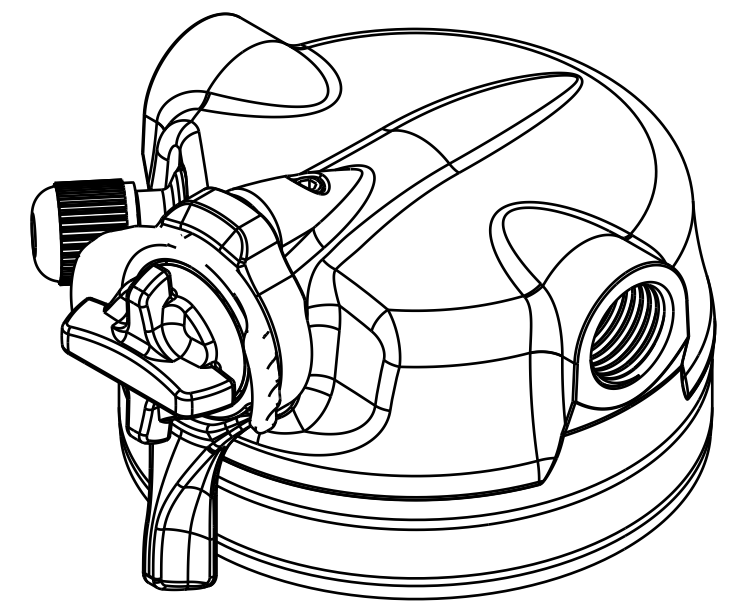

D

D

C

C

B

B

A

A

PROPRIETARY - THIS DOCUMENT CONTAINS CONFIDENTIAL, PROPRIETARY INFORMATION THAT IS FOX PROPERTY. DO NOT DISCLOSE TO OR DUPLICATE FOR OTHERS EXCEPT AS AUTHORIZED BY FOX.

FOX **FOX Factory, Inc.** Ph 831-768-1100
130 Hangar Way, Watsonville, CA 95076 USA Fax 831-768-9312

TITLE
**2021 FLOAT DPS 3POS-ADJ EYELETS:
TRUNNION SV & TRUNNION LV**

SIZE DWG. NO.
C

PLOT SCALE | .50:1 | SHEET 1 OF 2