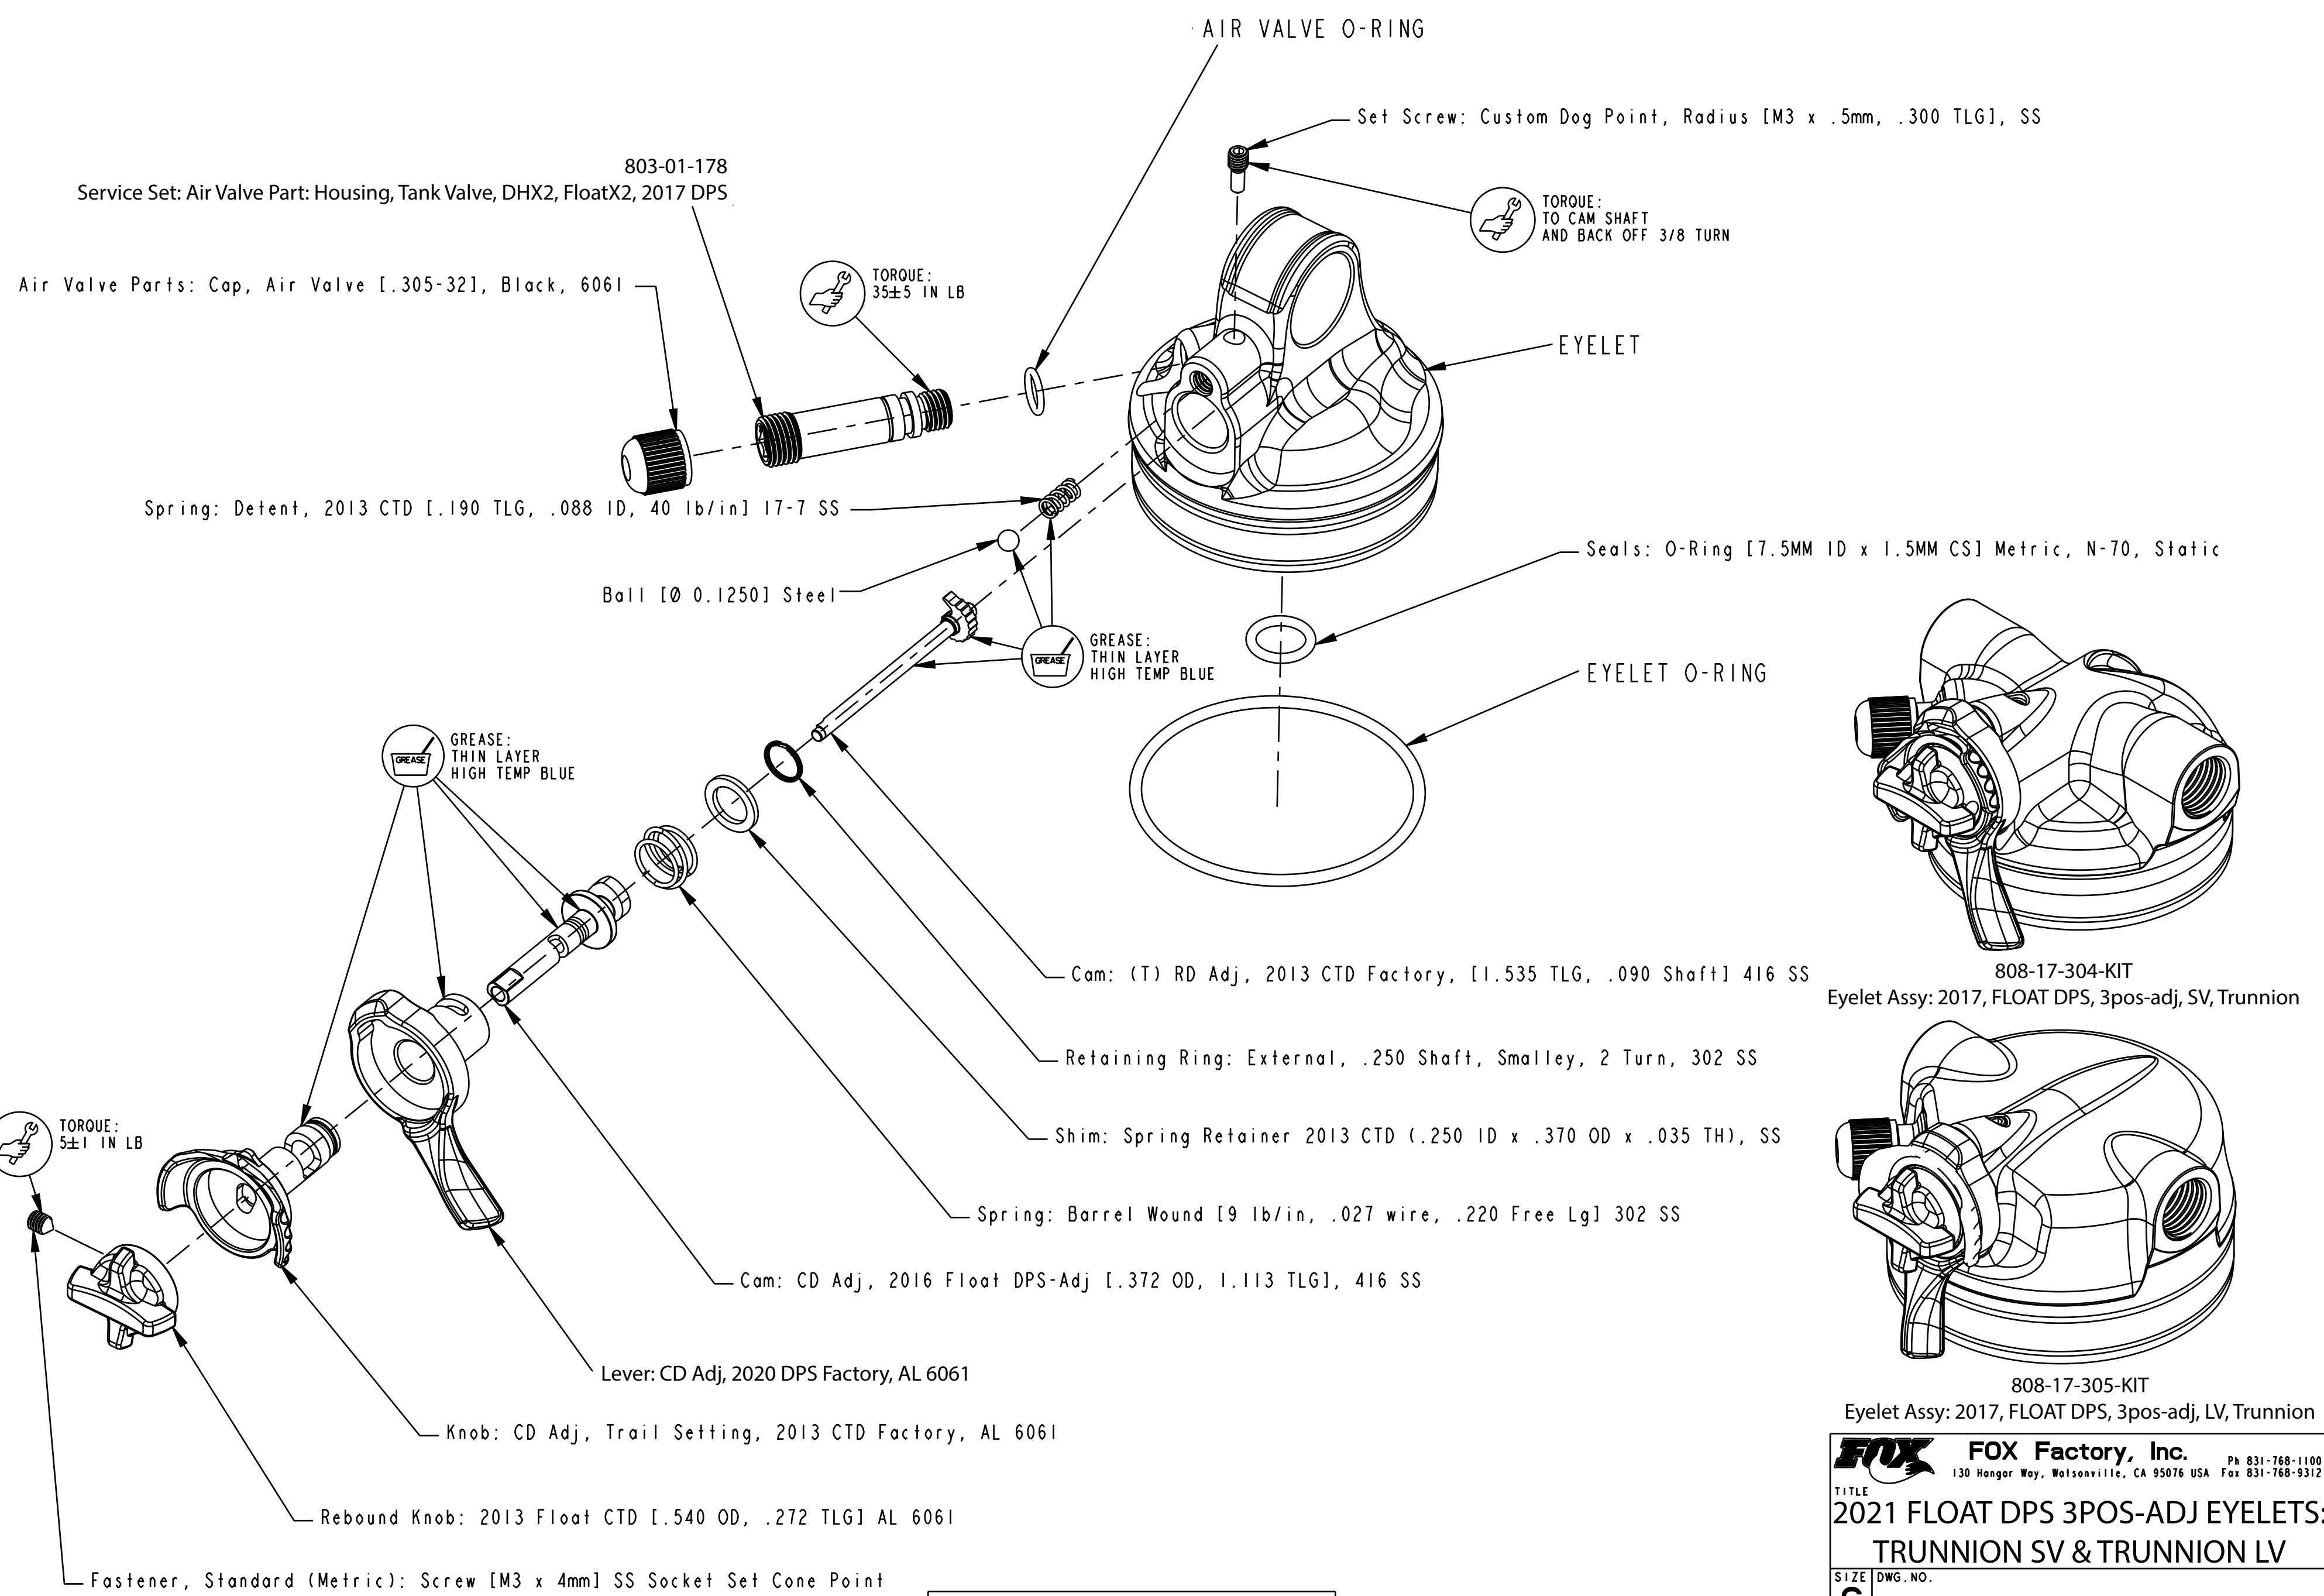

D

D

C

C

B

B

A

A

PROPRIETARY - THIS DOCUMENT CONTAINS CONFIDENTIAL, PROPRIETARY INFORMATION THAT IS FOX PROPERTY. DO NOT DISCLOSE TO OR DUPLICATE FOR OTHERS EXCEPT AS AUTHORIZED BY FOX.

FOX **FOX Factory, Inc.** Ph 831-768-1100
130 Hangar Way, Watsonville, CA 95076 USA Fax 831-768-9312

TITLE
**2021 FLOAT DPS 3POS-ADJ EYELETS:
TRUNNION SV & TRUNNION LV**

SIZE DWG. NO.
C

PLOT SCALE | .50:1 | SHEET 1 OF 2