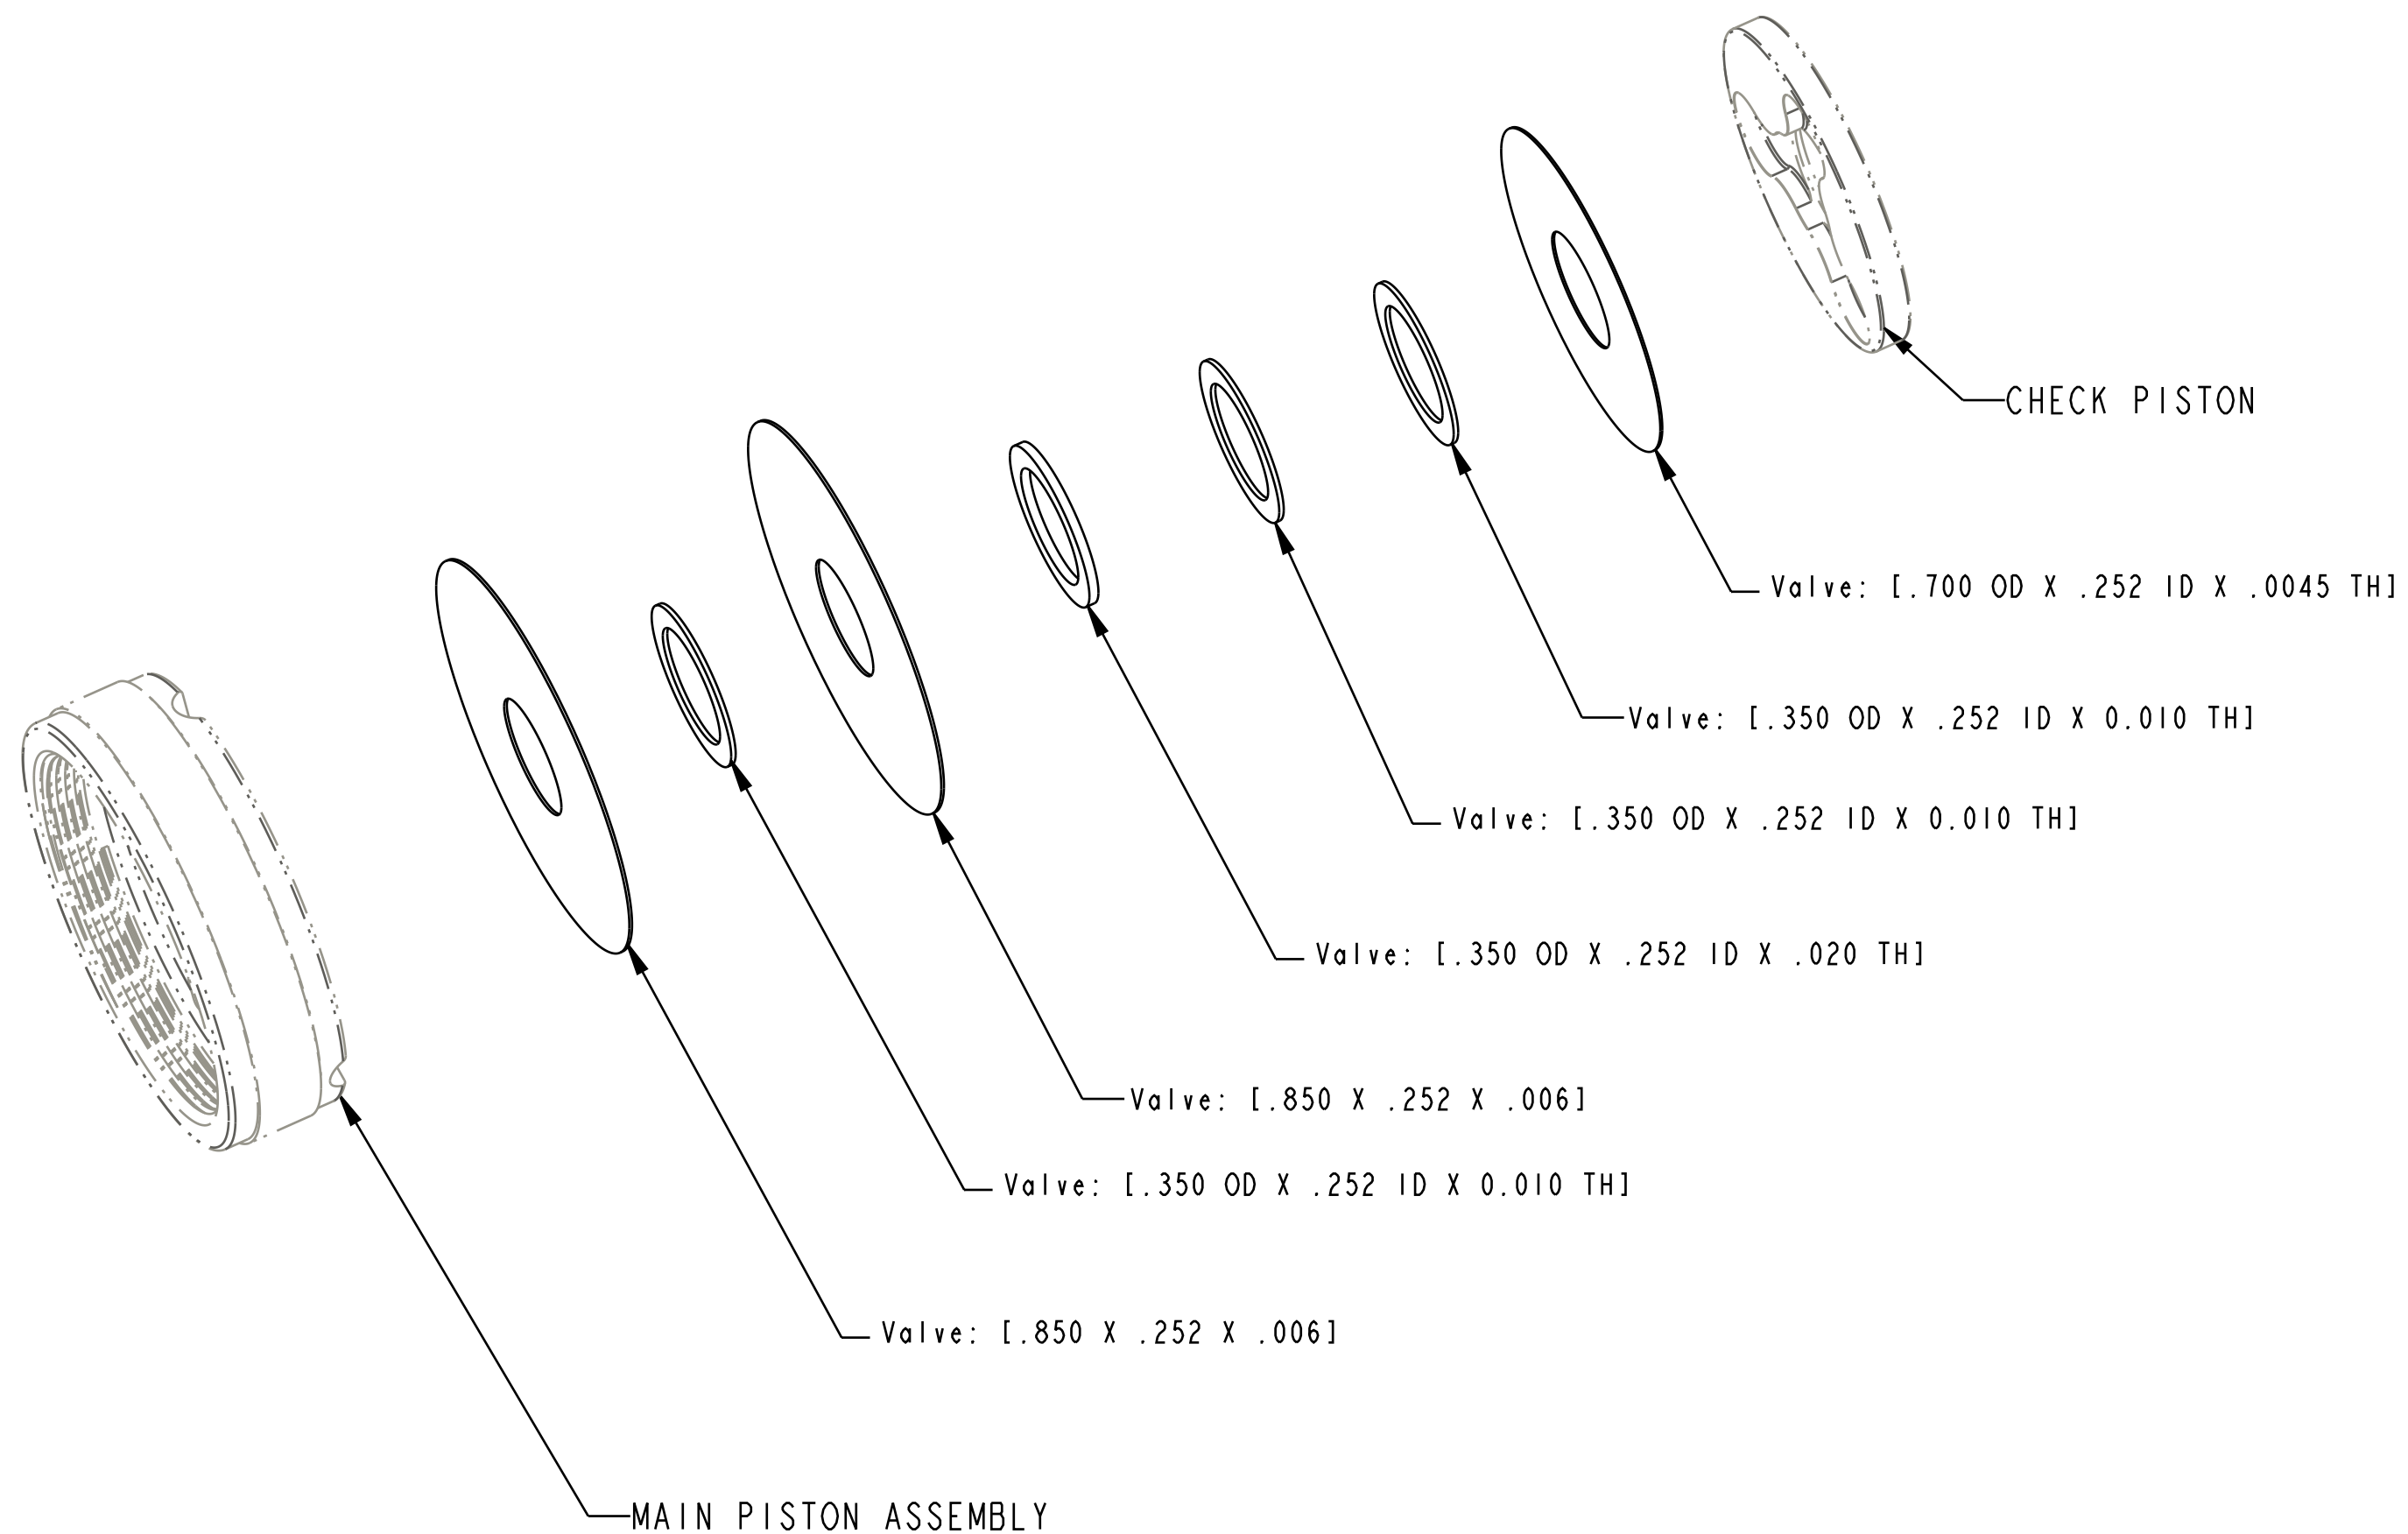

4

3

2

1

SECTION A-A  
SCALE 5.000

**FOX** FOX Factory, Inc. Ph 831-768-1100  
130 Hangar Way, Watsonville, CA 95076 USA Fax 831-768-9312

TITLE  
Valve Stack Assy: 2018 Float DPS,  
Digressive Compression X-Light, DCXL

SIZE DWG. NO. 805-05-100-KIT  
C  
PLOT SCALE 3.00:1 SHEET 1 OF 1

- PROPRIETARY -  
THIS DOCUMENT CONTAINS CONFIDENTIAL, PROPRIETARY INFORMATION  
THAT IS FOX PROPERTY. DO NOT DISCLOSE TO OR DUPLICATE  
FOR OTHERS EXCEPT AS AUTHORIZED BY FOX.