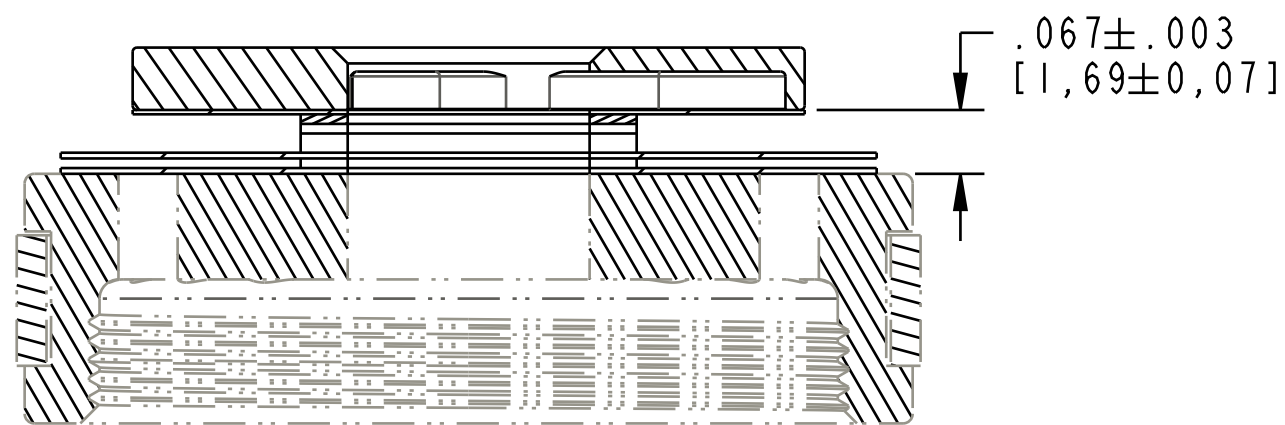

4

3

2

1

SECTION A-A  
SCALE 5.000

**FOX** FOX Factory, Inc. Ph 831-768-1100  
130 Hangar Way, Watsonville, CA 95076 USA Fax 831-768-9312

TITLE  
Valve Stack Assy: 2018 Float DPS,  
Digressive Compression X-Light, DCXL

SIZE DWG. NO. 805-05-100-KIT  
C  
PLOT SCALE 3.00:1 SHEET 1 OF 1

- PROPRIETARY -  
THIS DOCUMENT CONTAINS CONFIDENTIAL, PROPRIETARY INFORMATION  
THAT IS FOX PROPERTY. DO NOT DISCLOSE TO OR DUPLICATE  
FOR OTHERS EXCEPT AS AUTHORIZED BY FOX.