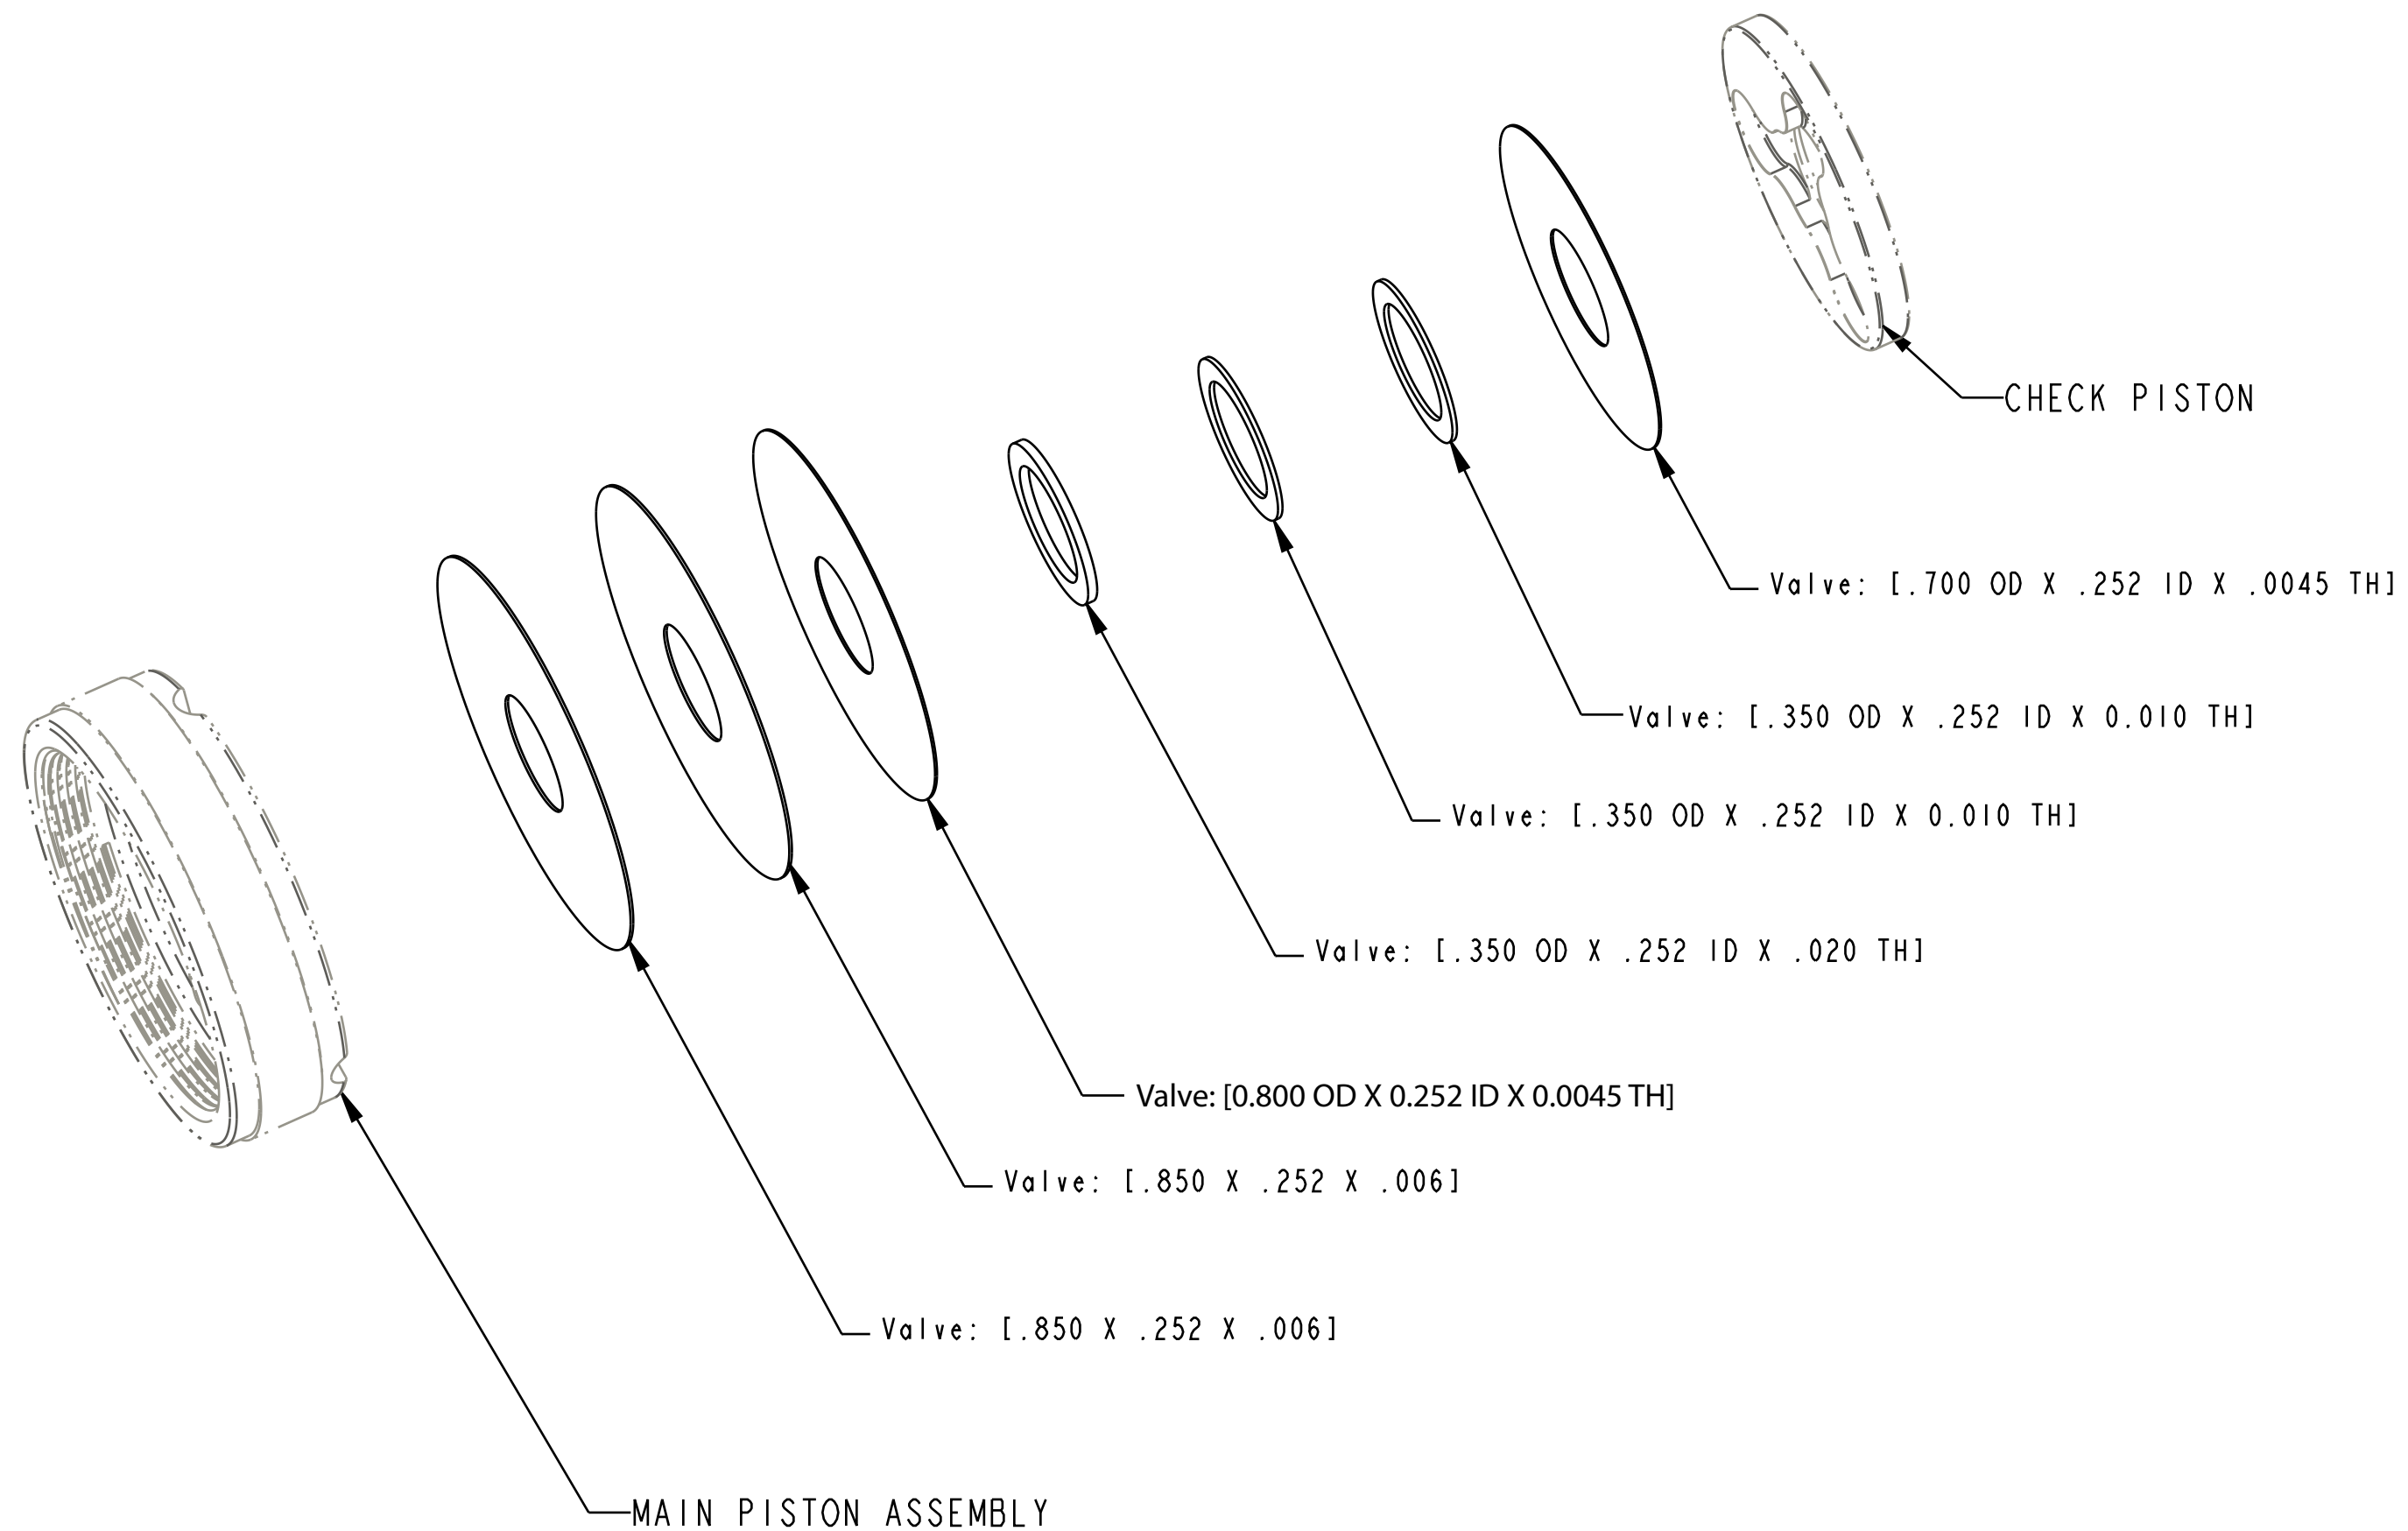

4

3

2

1

SECTION A-A  
SCALE 5.000

**FOX** FOX Factory, Inc. Ph 831-768-1100  
130 Hangar Way, Watsonville, CA 95076 USA Fax 831-768-9312

TITLE  
Valve Stack Assy: 2018 Float DPS,  
Digressive Compression Light+, DCL+

SIZE DWG. NO. 805-05-102-KIT  
PLOT SCALE 3.00:1 SHEET 1 OF 1

- PROPRIETARY -  
THIS DOCUMENT CONTAINS CONFIDENTIAL, PROPRIETARY INFORMATION  
THAT IS FOX PROPERTY. DO NOT DISCLOSE TO OR DUPLICATE  
FOR OTHERS EXCEPT AS AUTHORIZED BY FOX.