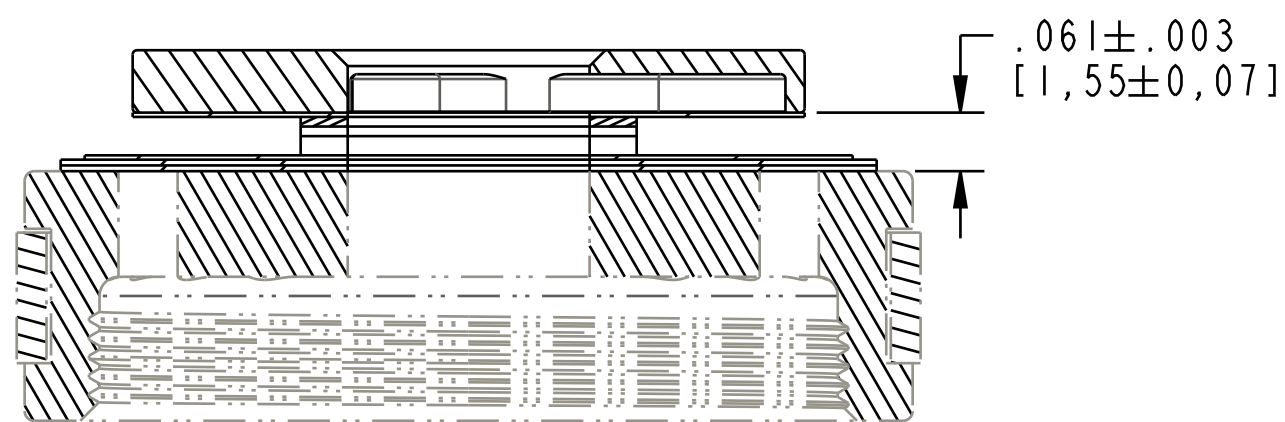

4

3

2

1

SECTION A-A  
SCALE 5.000

**FOX** FOX Factory, Inc. Ph 831-768-1100  
130 Hangar Way, Watsonville, CA 95076 USA Fax 831-768-9312

TITLE  
Valve Stack Assy: 2018 Float DPS,  
Digressive Compression Light+, DCL+

SIZE DWG. NO. 805-05-102-KIT  
PLOT SCALE 3.00:1 SHEET 1 OF 1

- PROPRIETARY -  
THIS DOCUMENT CONTAINS CONFIDENTIAL, PROPRIETARY INFORMATION  
THAT IS FOX PROPERTY. DO NOT DISCLOSE TO OR DUPLICATE  
FOR OTHERS EXCEPT AS AUTHORIZED BY FOX.