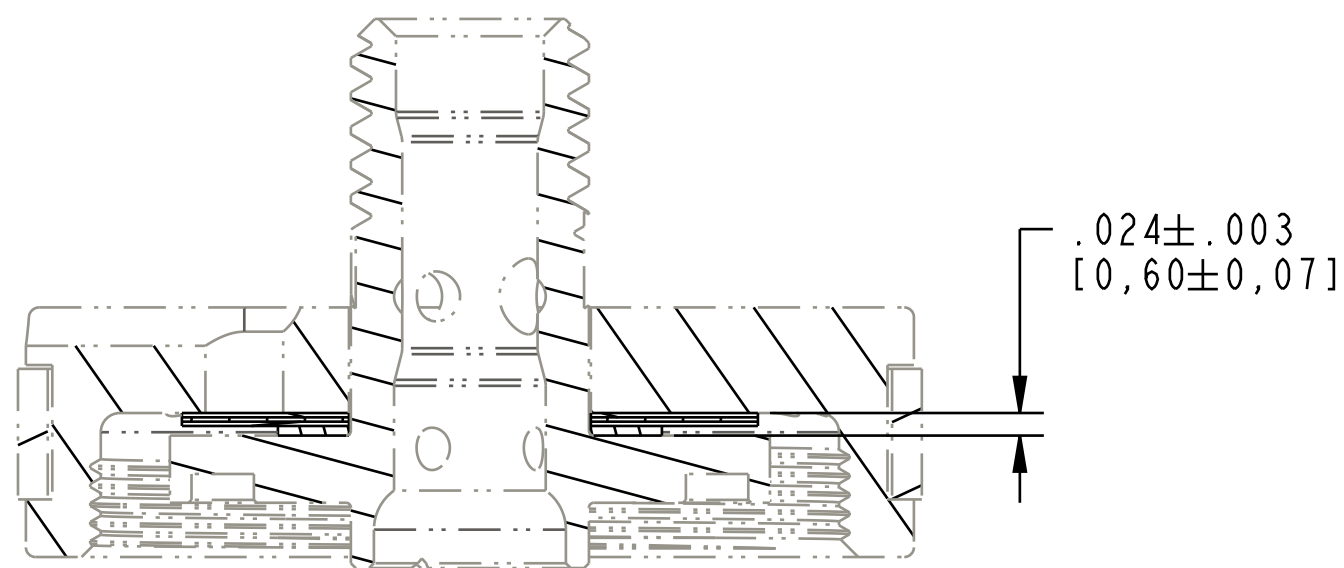

B

B

A

A

SECTION B-B
SCALE 5.000

- PROPRIETARY -
THIS DOCUMENT CONTAINS CONFIDENTIAL, PROPRIETARY INFORMATION
THAT IS FOX PROPERTY. DO NOT DISCLOSE TO OR DUPLICATE
FOR OTHERS EXCEPT AS AUTHORIZED BY FOX.

FOX		FOX Factory, Inc.		Ph 831-768-1100
		130 Hangar Way, Watsonville, CA 95076 USA		Fax 831-768-9312
TITLE Valve Stack Assy: 2018 Float DPS, Linear Rebound Medium, LRM				
SIZE C	DWG. NO. 805-05-304-KIT			
PLOT SCALE 3.00:1			SHEET 1 OF 1	