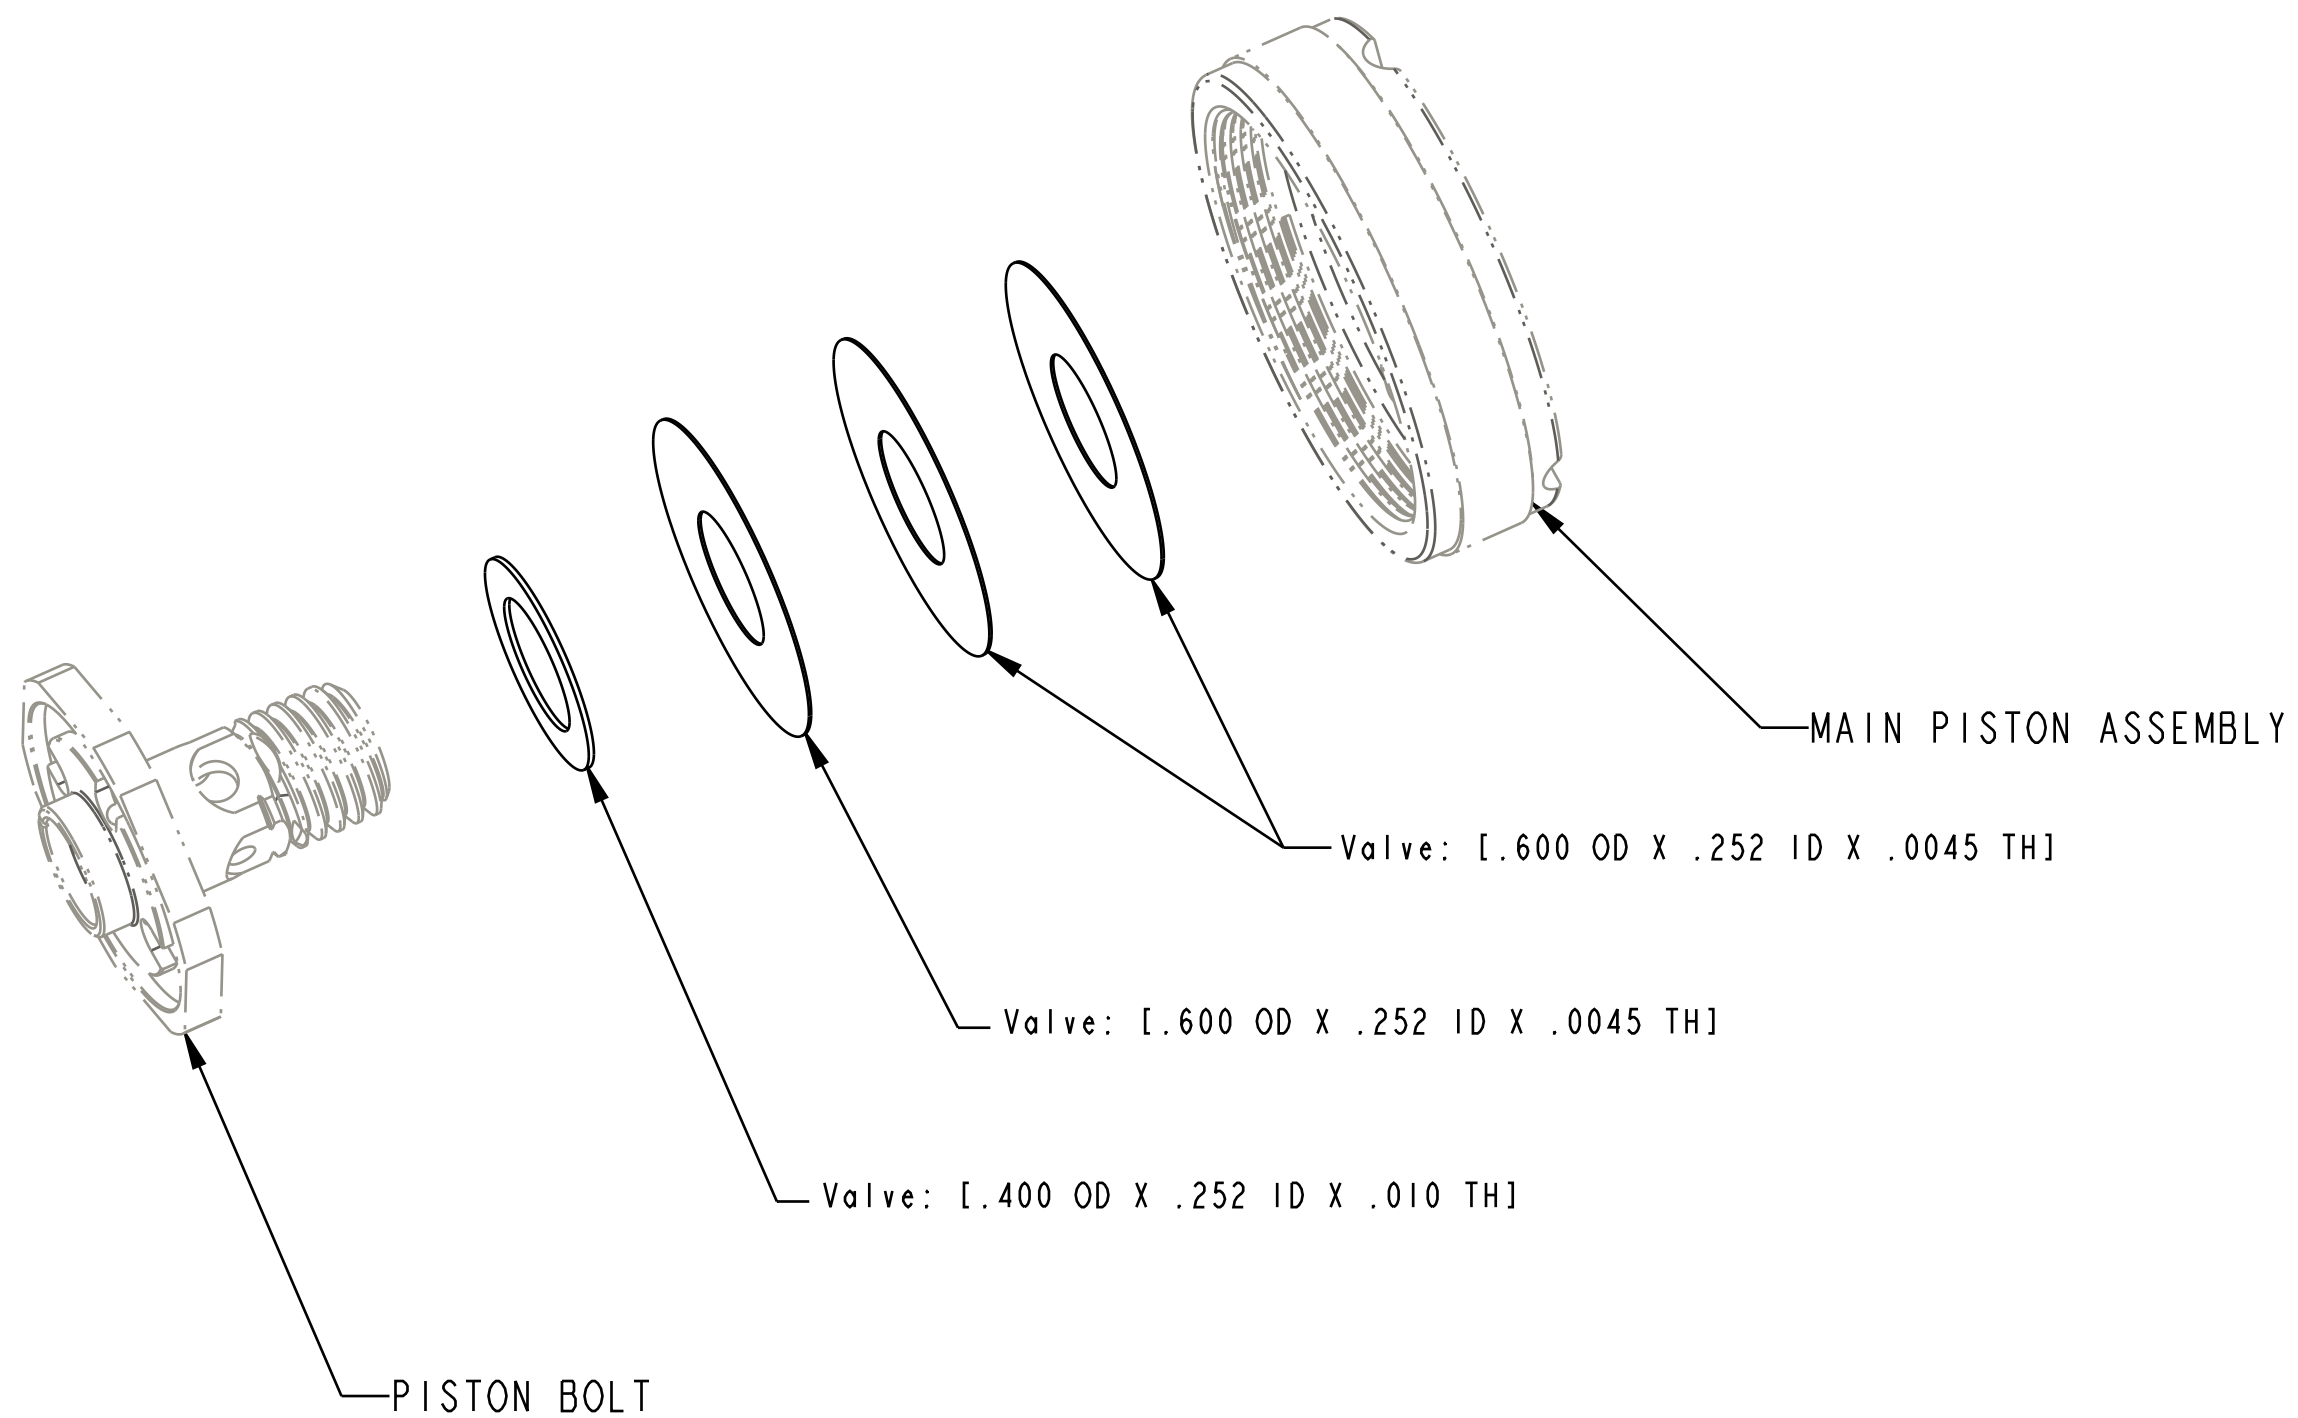

B

B

A

A

SECTION B-B
SCALE 5.000

- PROPRIETARY -
THIS DOCUMENT CONTAINS CONFIDENTIAL, PROPRIETARY INFORMATION
THAT IS FOX PROPERTY. DO NOT DISCLOSE TO OR DUPLICATE
FOR OTHERS EXCEPT AS AUTHORIZED BY FOX.

FOX		FOX Factory, Inc.		Ph 831-768-1100
		130 Hangar Way, Watsonville, CA 95076 USA		Fax 831-768-9312
TITLE Valve Stack Assy: 2018 Float DPS, Linear Rebound Medium, LRM				
SIZE C	DWG. NO. 805-05-304-KIT			
PLOT SCALE 3.00:1			SHEET 1 OF 1	