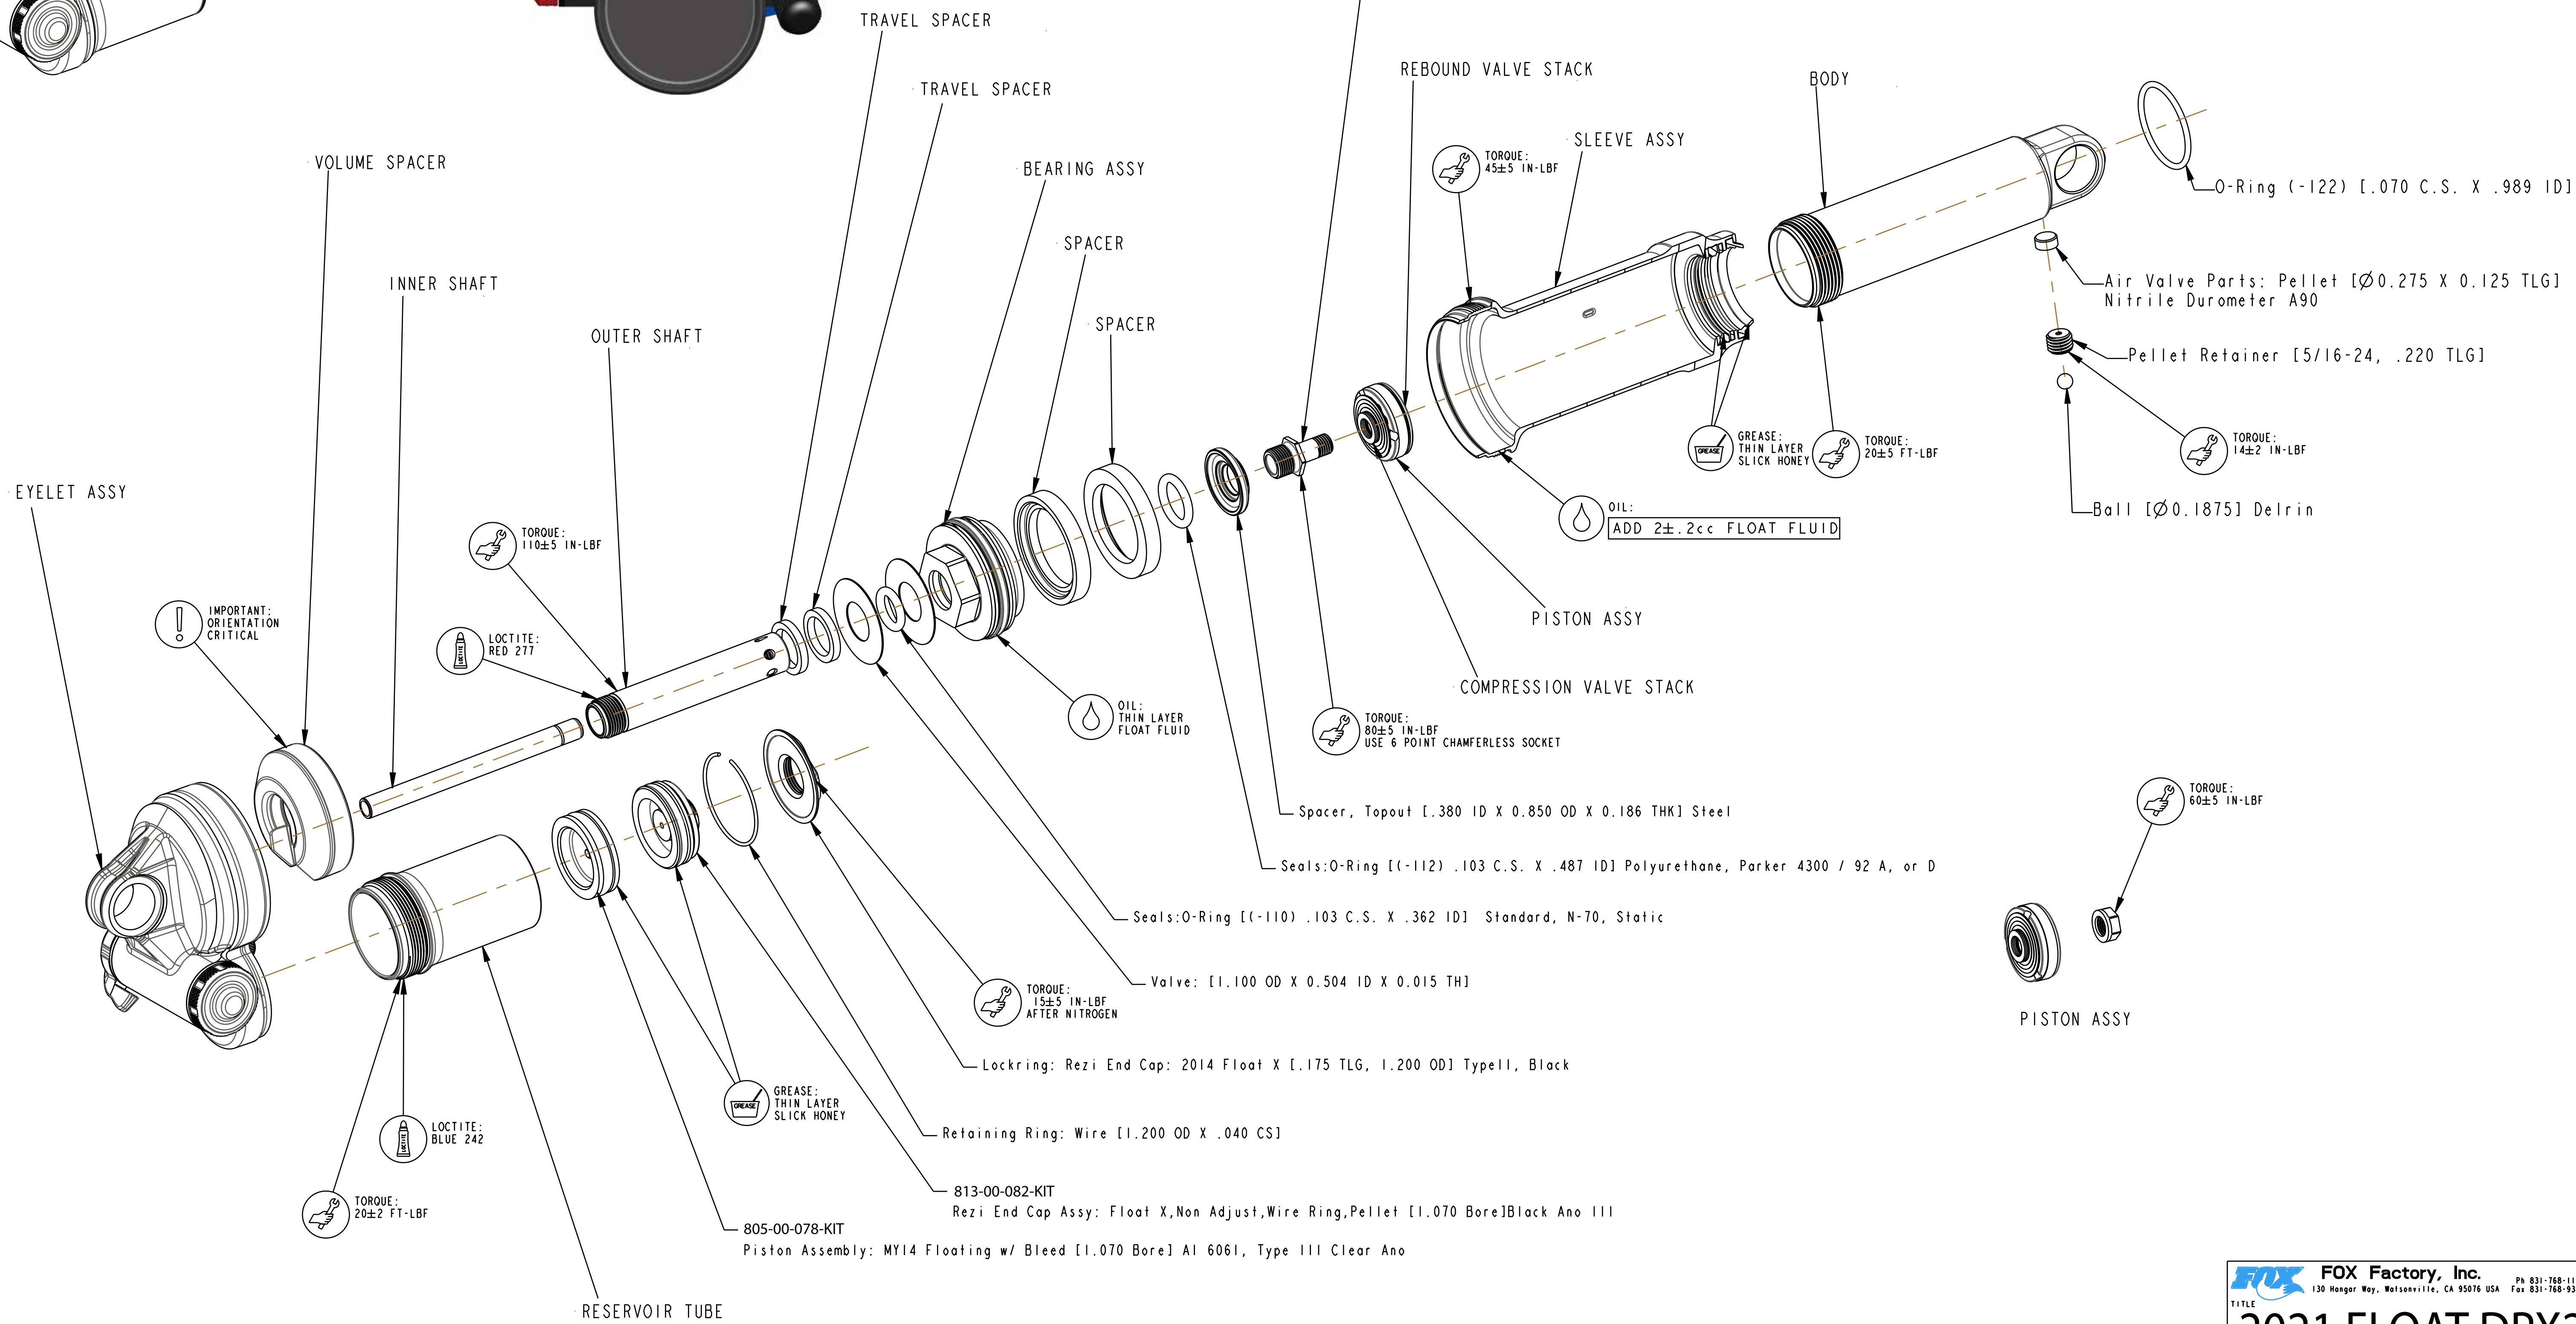

IMPORTANT:
VOLUME SPACER MUST BE ORIENTED
TO EYELET AS SHOWN. GAP FACES RESERVOIR.

PROPRIETARY - THIS DOCUMENT CONTAINS CONFIDENTIAL, PROPRIETARY INFORMATION THAT IS FOR PROPERTY. DO NOT DISCLOSE TO OR DUPLICATE FOR OTHERS EXCEPT AS AUTHORIZED BY FOX.