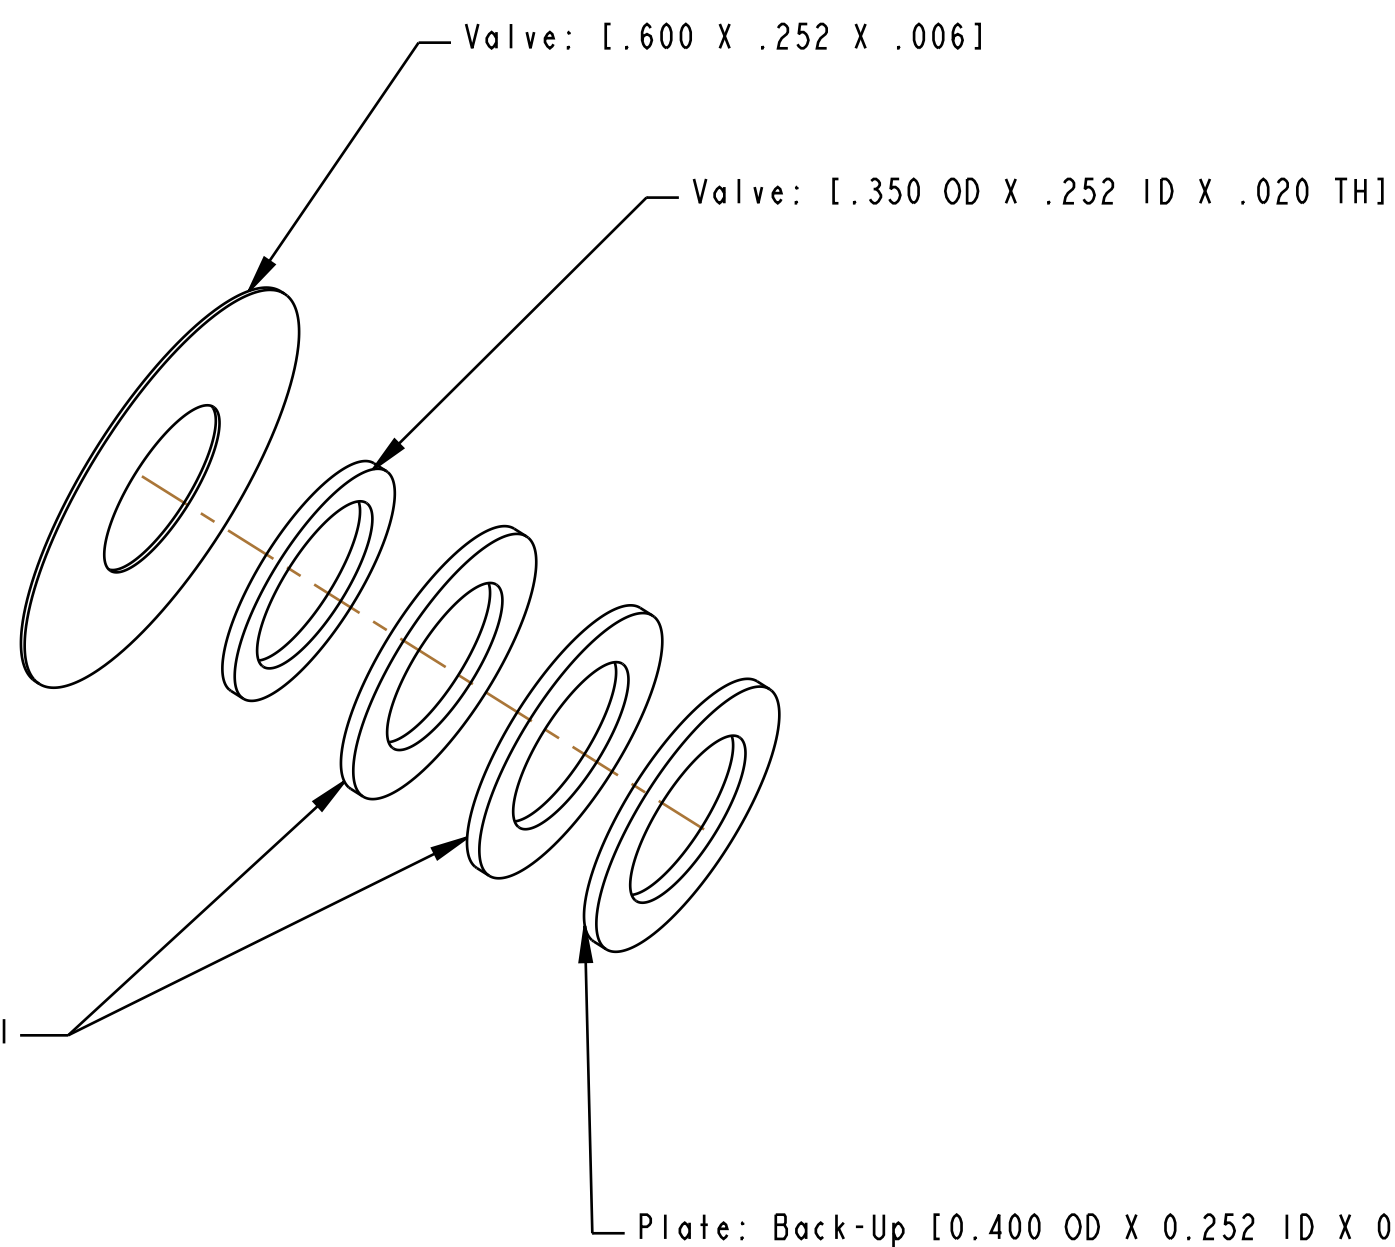

B

B

A

A

- PROPRIETARY -
THIS DOCUMENT CONTAINS CONFIDENTIAL, PROPRIETARY INFORMATION
THAT IS FOX PROPERTY. DO NOT DISCLOSE TO OR DUPLICATE
FOR OTHERS EXCEPT AS AUTHORIZED BY FOX.

		FOX Factory, Inc.	Ph 831-768-1100 Fax 831-768-9312
130 Hangar Way, Watsonville, CA 95076 USA			
TITLE Valve Stack Assy: 2018 FLOAT DPX2, Linear Rebound Extra Light, LRXL			
SIZE C	DWG. NO. 805-05-360-KIT		
PLOT SCALE 1:1:1		SHEET 1 OF 1	