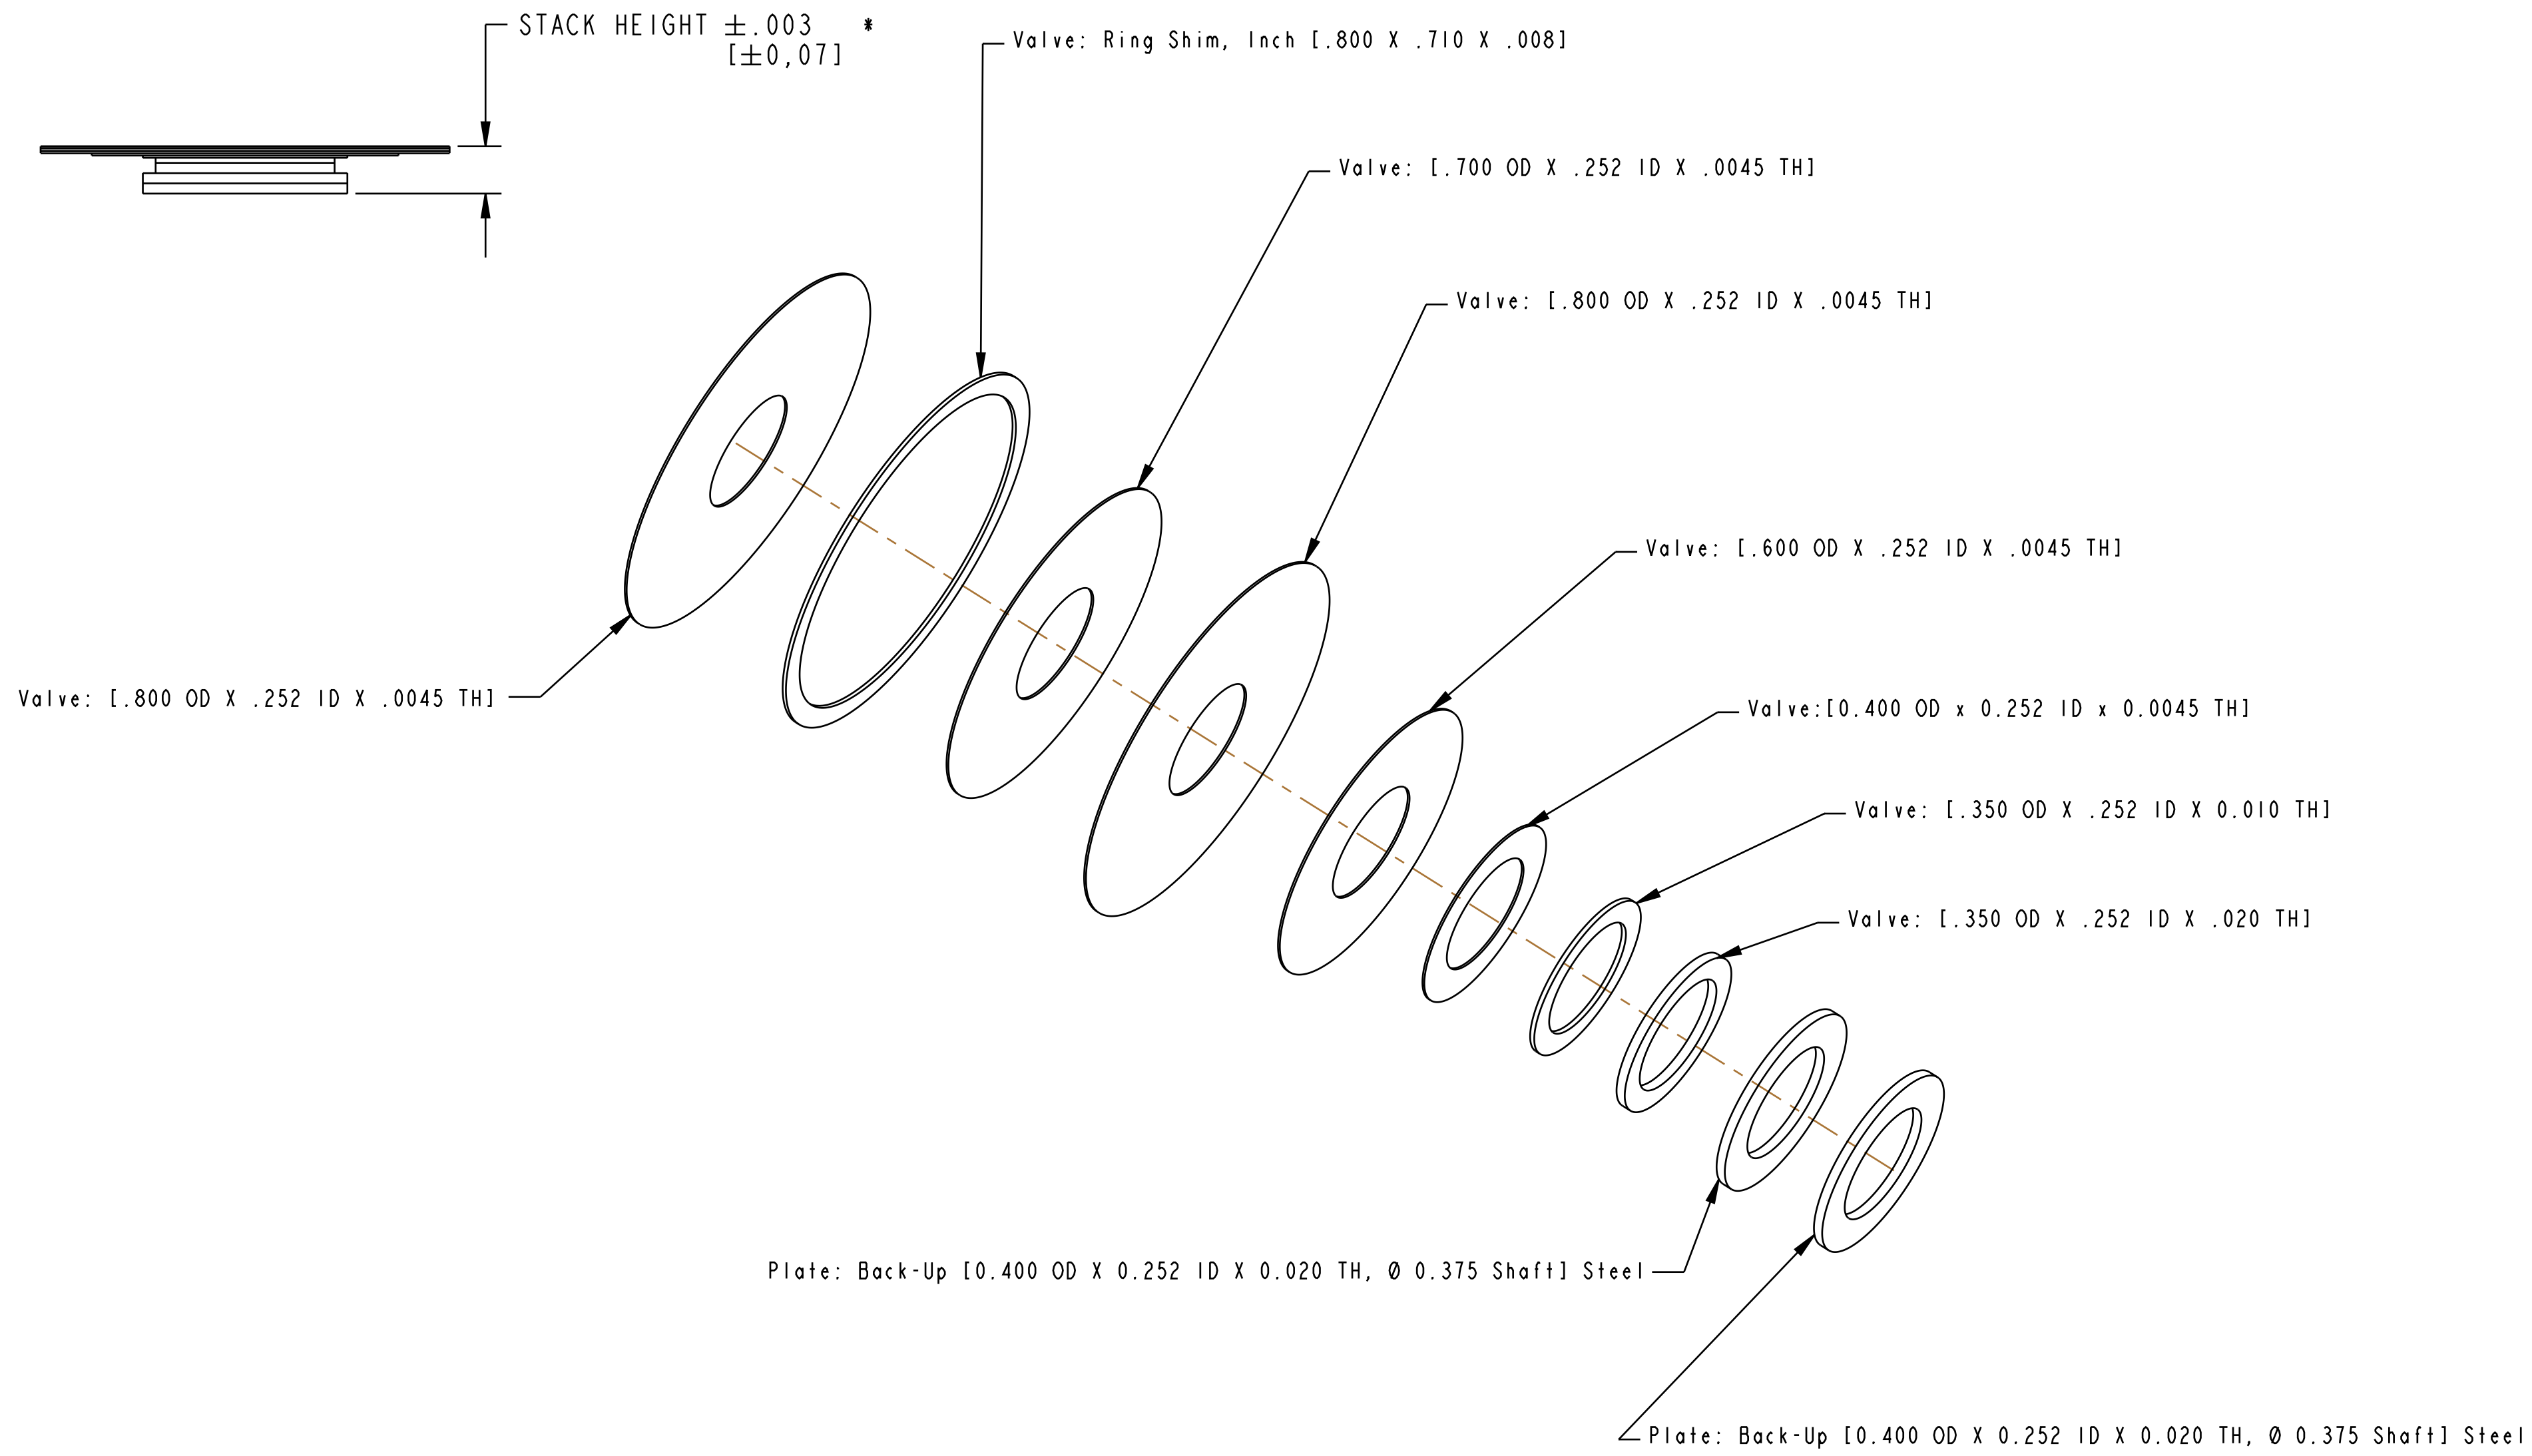

4

3

2

1

D

D

C

C

B

B

A

A

- PROPRIETARY -
THIS DOCUMENT CONTAINS CONFIDENTIAL, PROPRIETARY INFORMATION
THAT IS FOX PROPERTY. DO NOT DISCLOSE TO OR DUPLICATE
FOR OTHERS EXCEPT AS AUTHORIZED BY FOX.

		FOX Factory, Inc.	Ph 831-768-1100 Fax 831-768-9312
130 Hangar Way, Watsonville, CA 95076 USA		TITLE	
		Valve Stack Assy: 2018 FLOAT DPX2 Compression Light, CL	
SIZE	DWG. NO.	805-05-371-KIT	
C			
PLOT SCALE 1:1:1		SHEET 1 OF 1	