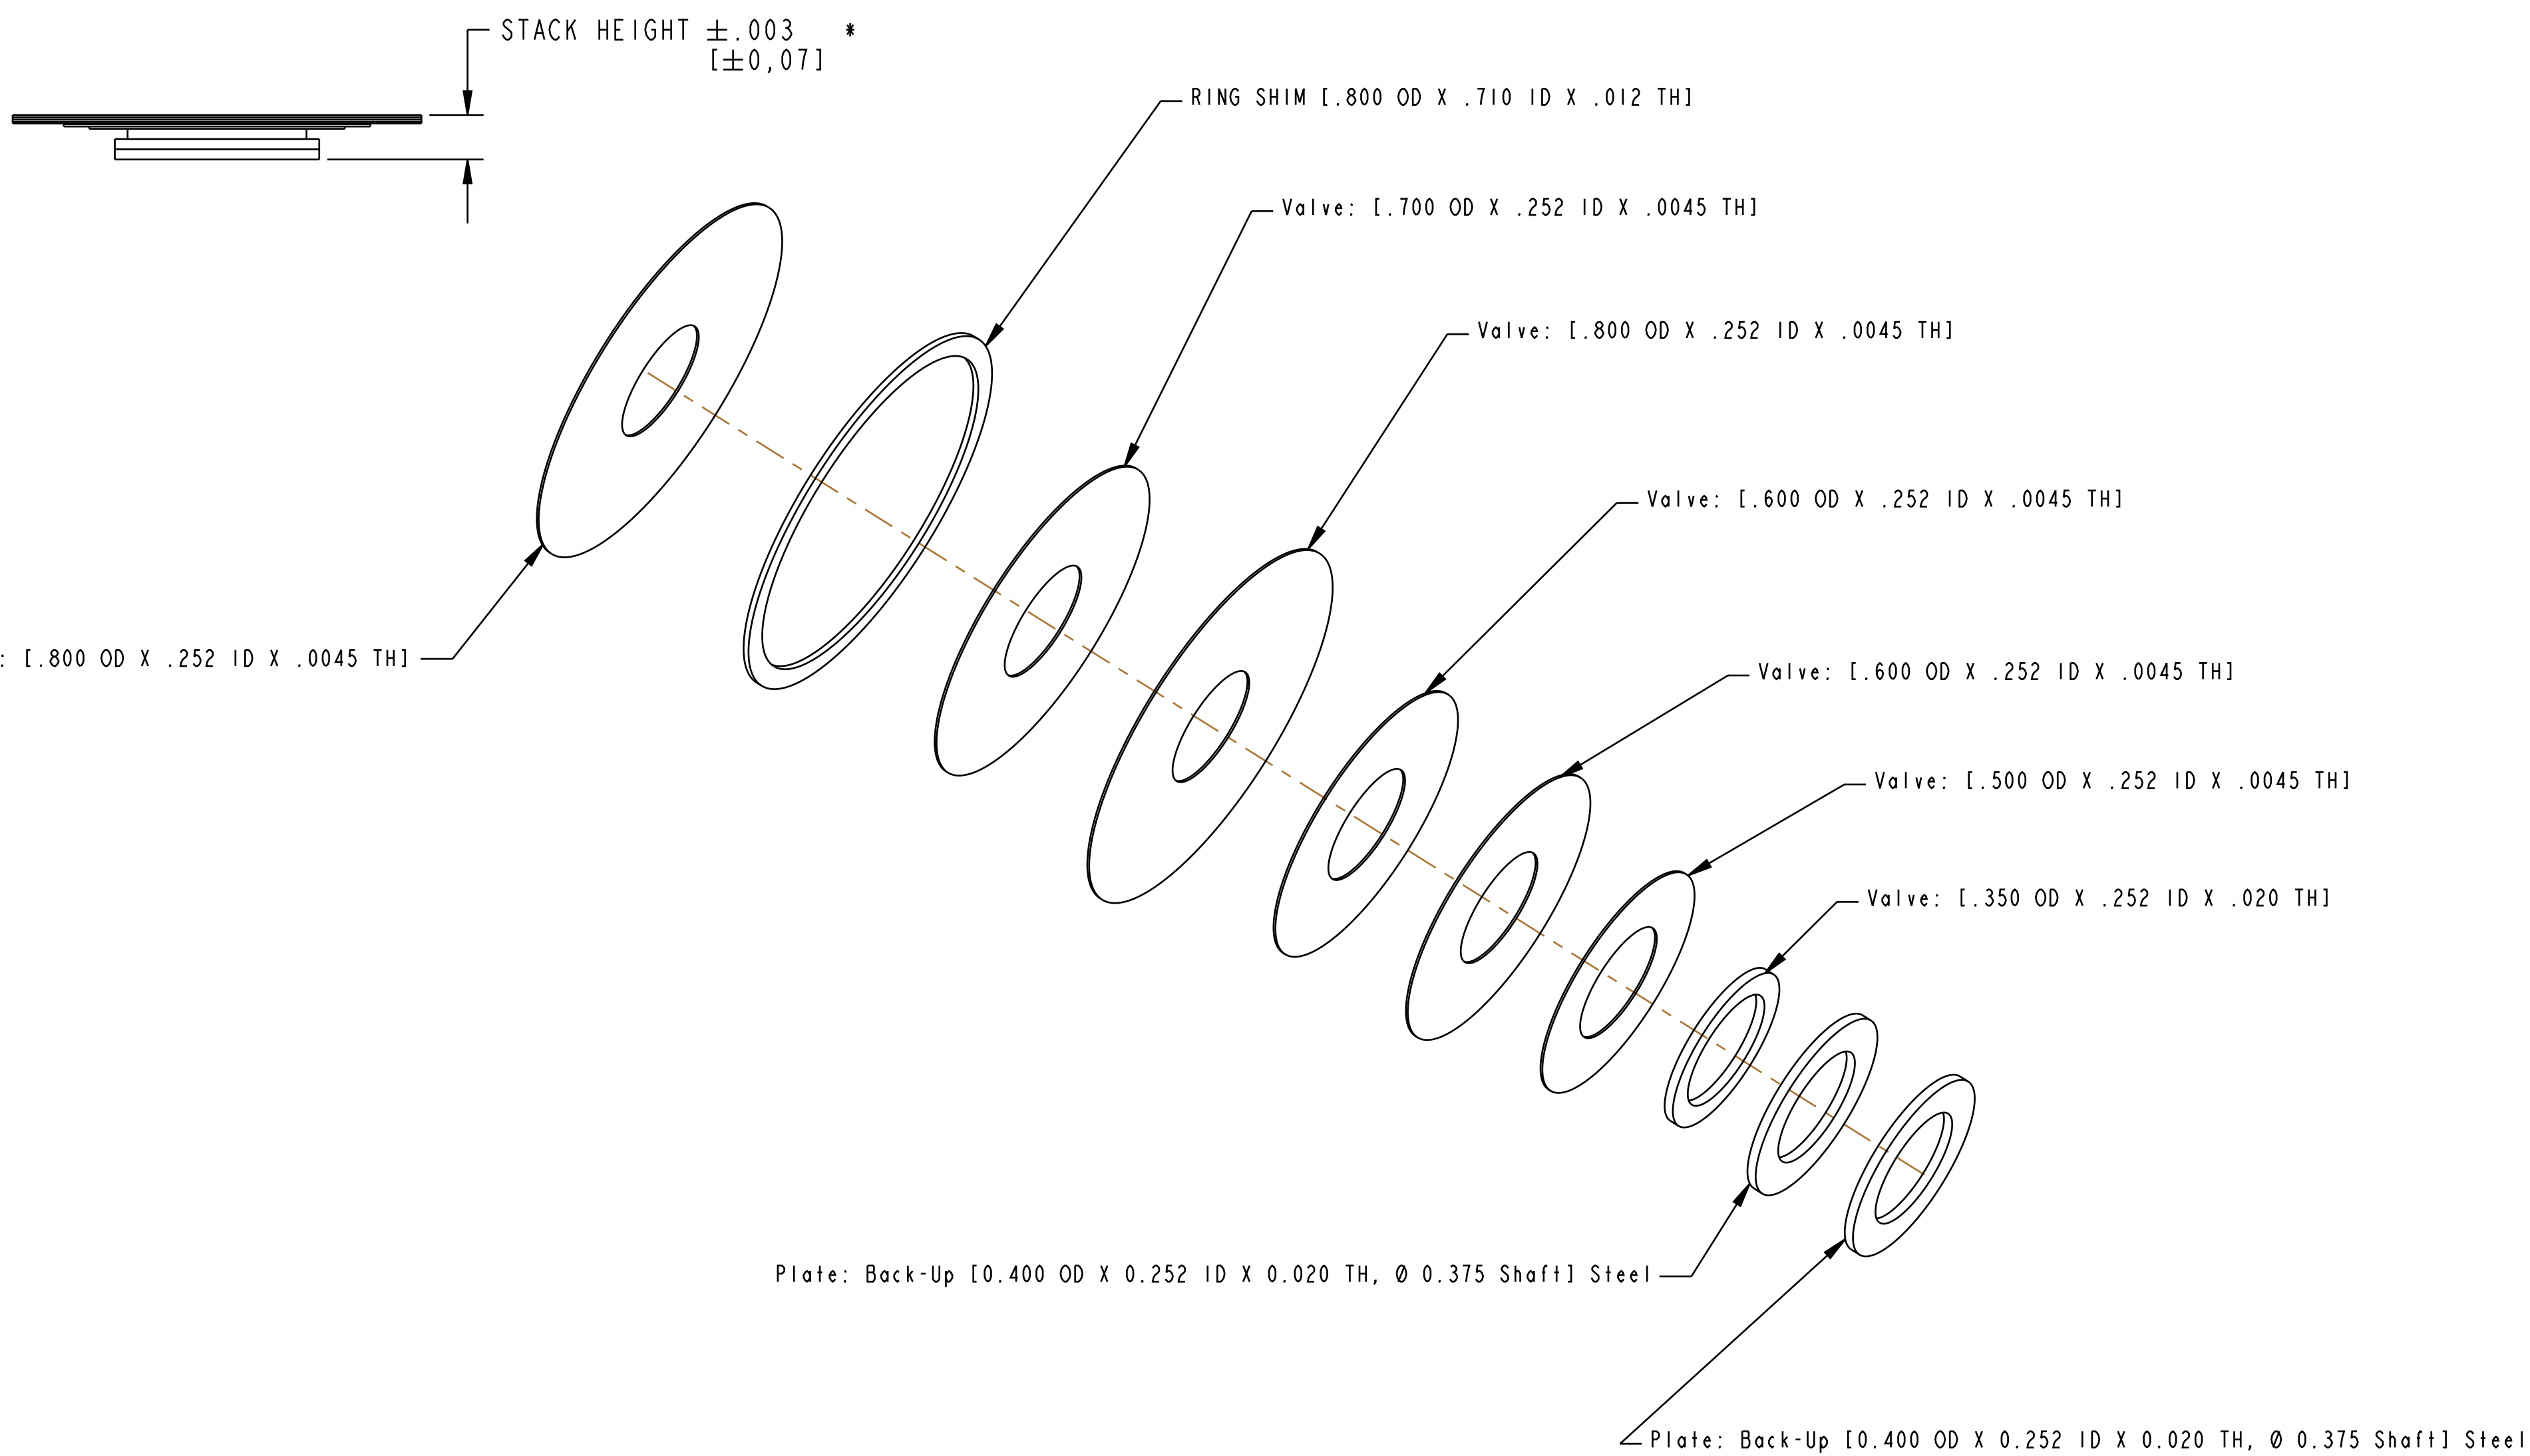

4

3

2

1

D

D

C

C

B

B

A

A

- PROPRIETARY -
THIS DOCUMENT CONTAINS CONFIDENTIAL, PROPRIETARY INFORMATION
THAT IS FOX PROPERTY. DO NOT DISCLOSE TO OR DUPLICATE
FOR OTHERS EXCEPT AS AUTHORIZED BY FOX.

		FOX Factory, Inc.	Ph 831-768-1100
		130 Hangar Way, Watsonville, CA 95076 USA	Fax 831-768-9312
TITLE	Valve Stack Assy: 2018 FLOAT DPX2, CLA001		
SIZE	DWG. NO.	805-05-372-KIT	
C		PLOT SCALE 1:1:1	SHEET 1 OF 1