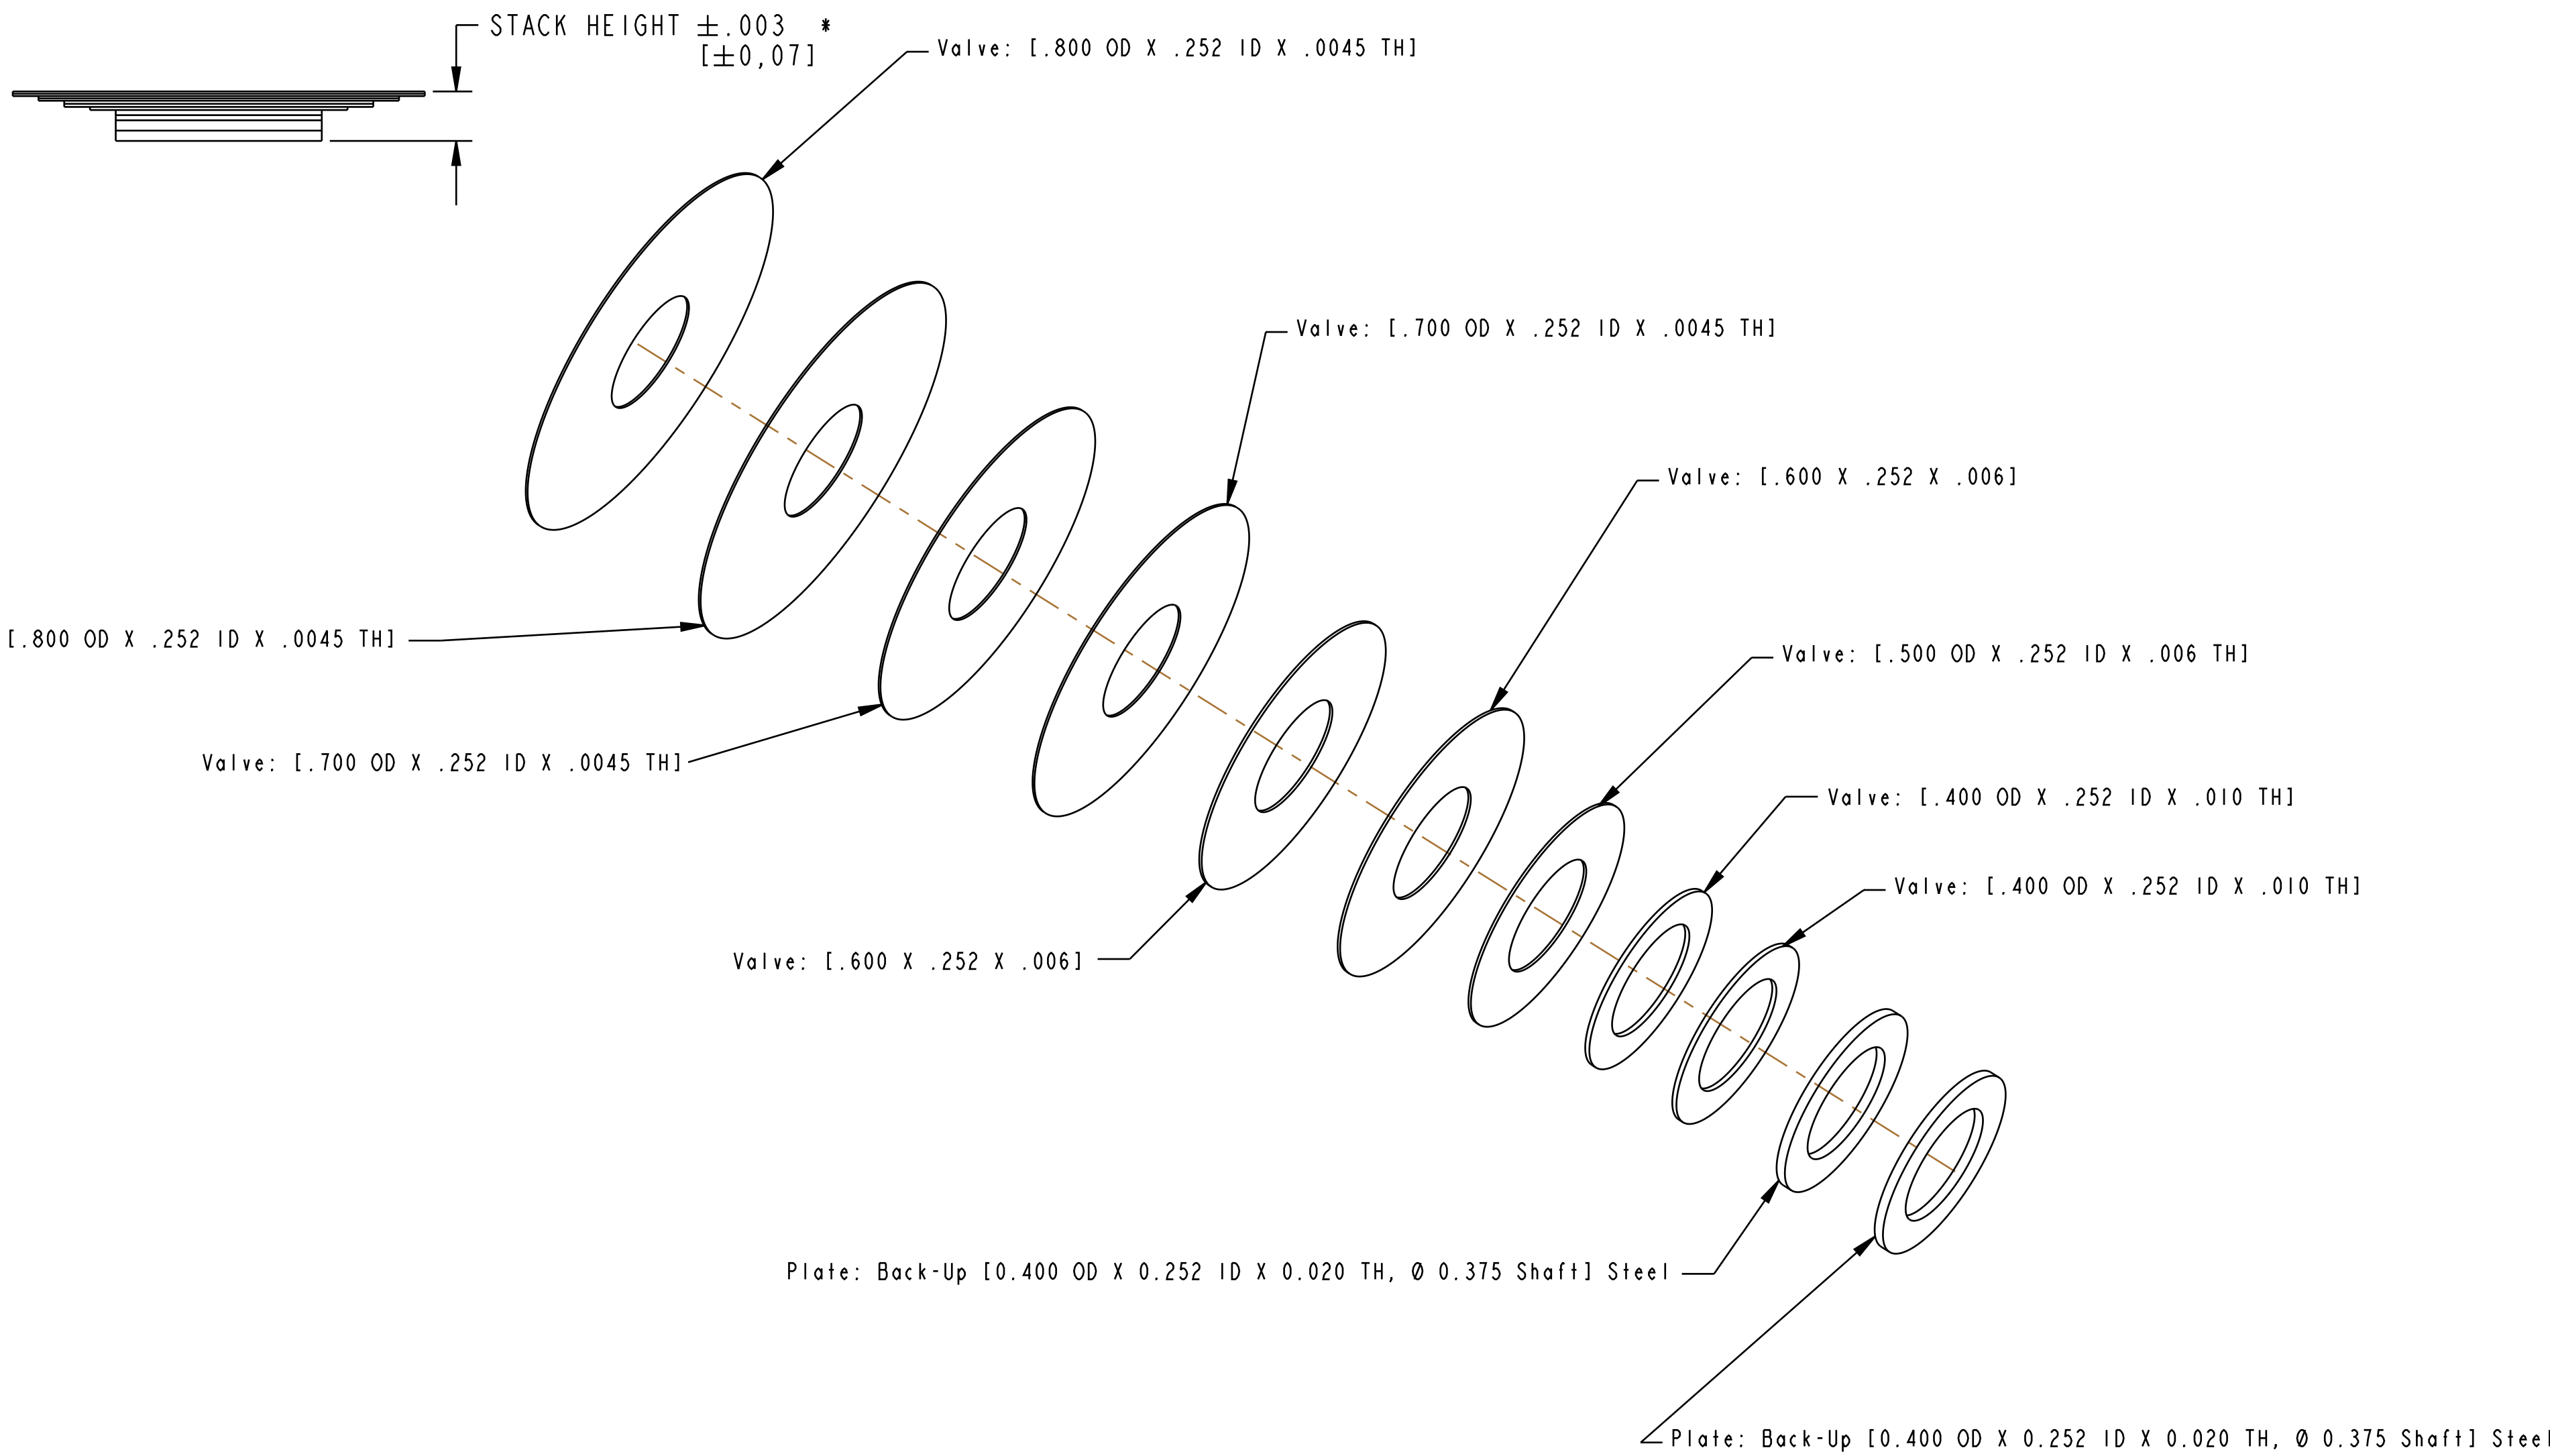

4

3

2

1

D

D

C

C

B

B

A

A

- PROPRIETARY -
 THIS DOCUMENT CONTAINS CONFIDENTIAL, PROPRIETARY INFORMATION
 THAT IS FOX PROPERTY. DO NOT DISCLOSE TO OR DUPLICATE
 FOR OTHERS EXCEPT AS AUTHORIZED BY FOX.

		FOX Factory, Inc.	Ph 831-768-1100
		130 Hangar Way, Watsonville, CA 95076 USA	Fax 831-768-9312
TITLE Valve Stack Assy: 2018 FLOAT DPX2, CEC001			
SIZE C	DWG. NO. 805-05-373-KIT		
PLOT SCALE 1:1:1		SHEET 1 OF 1	