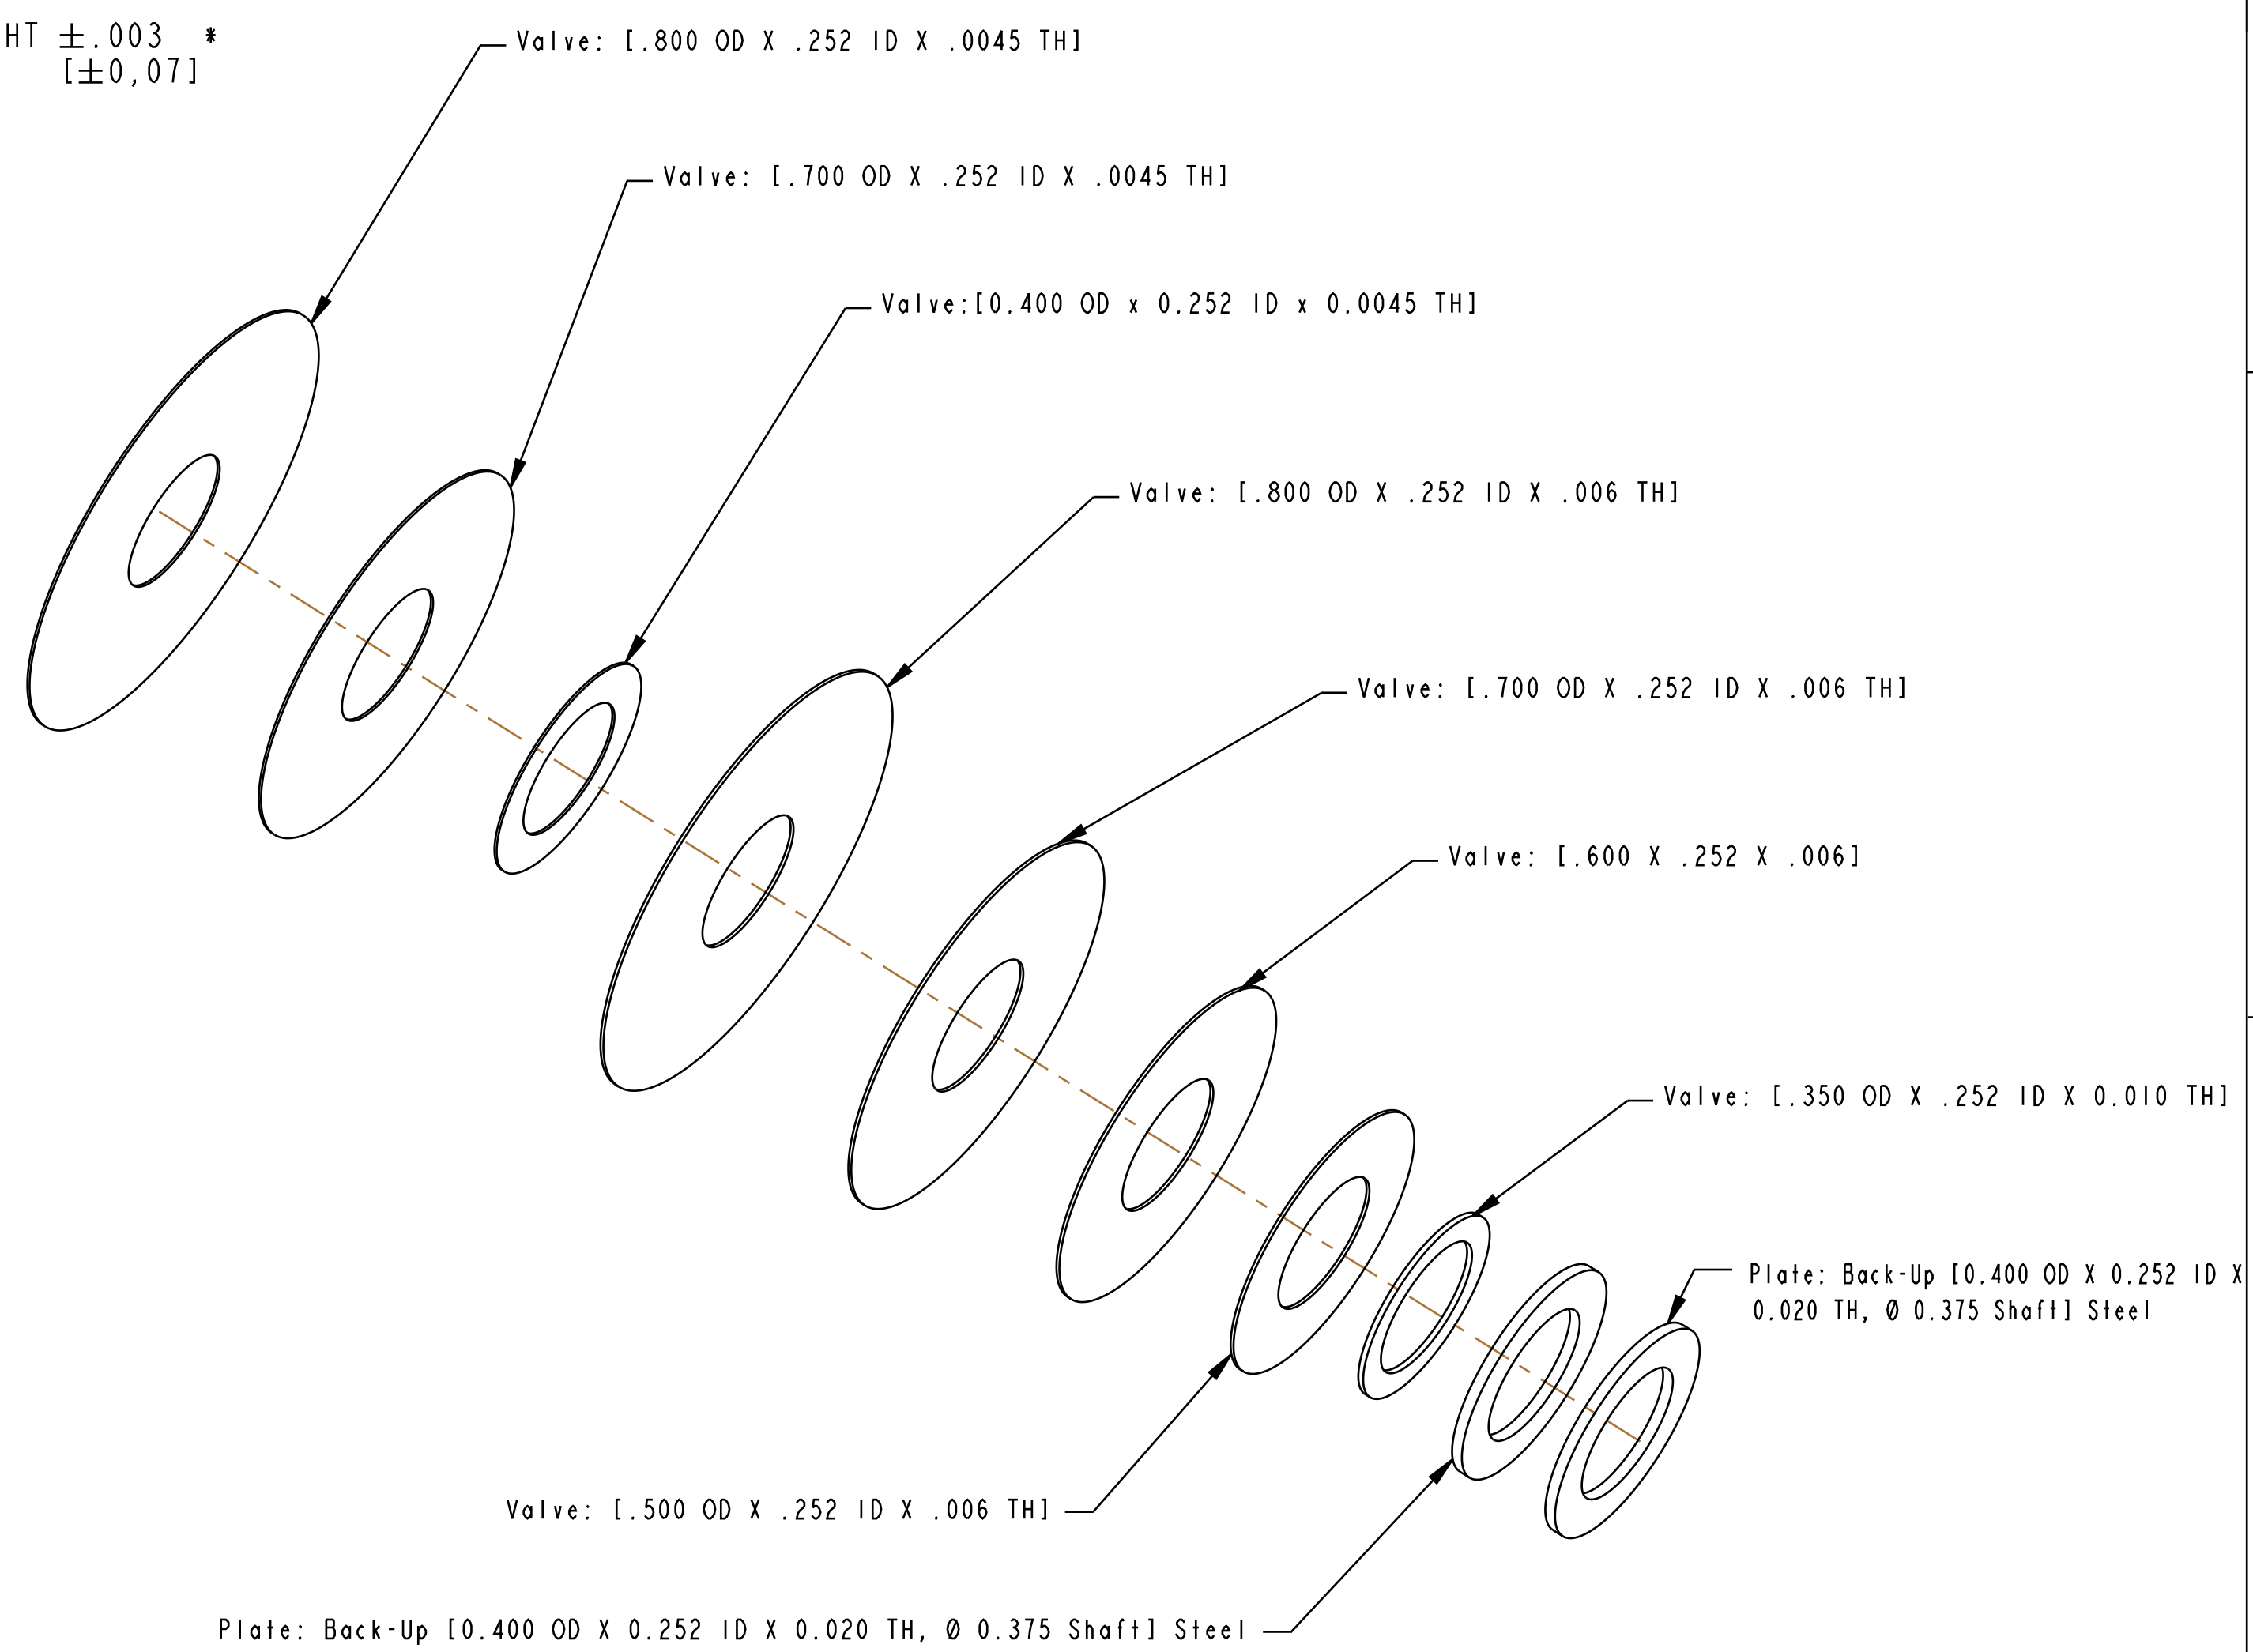

B

B

A

A

STATE		STACK HEIGHT
FREE	1	0.0875
INSTALLED	2	0.0875

- PROPRIETARY -  
THIS DOCUMENT CONTAINS CONFIDENTIAL, PROPRIETARY INFORMATION  
THAT IS FOX PROPERTY. DO NOT DISCLOSE TO OR DUPLICATE  
FOR OTHERS EXCEPT AS AUTHORIZED BY FOX.