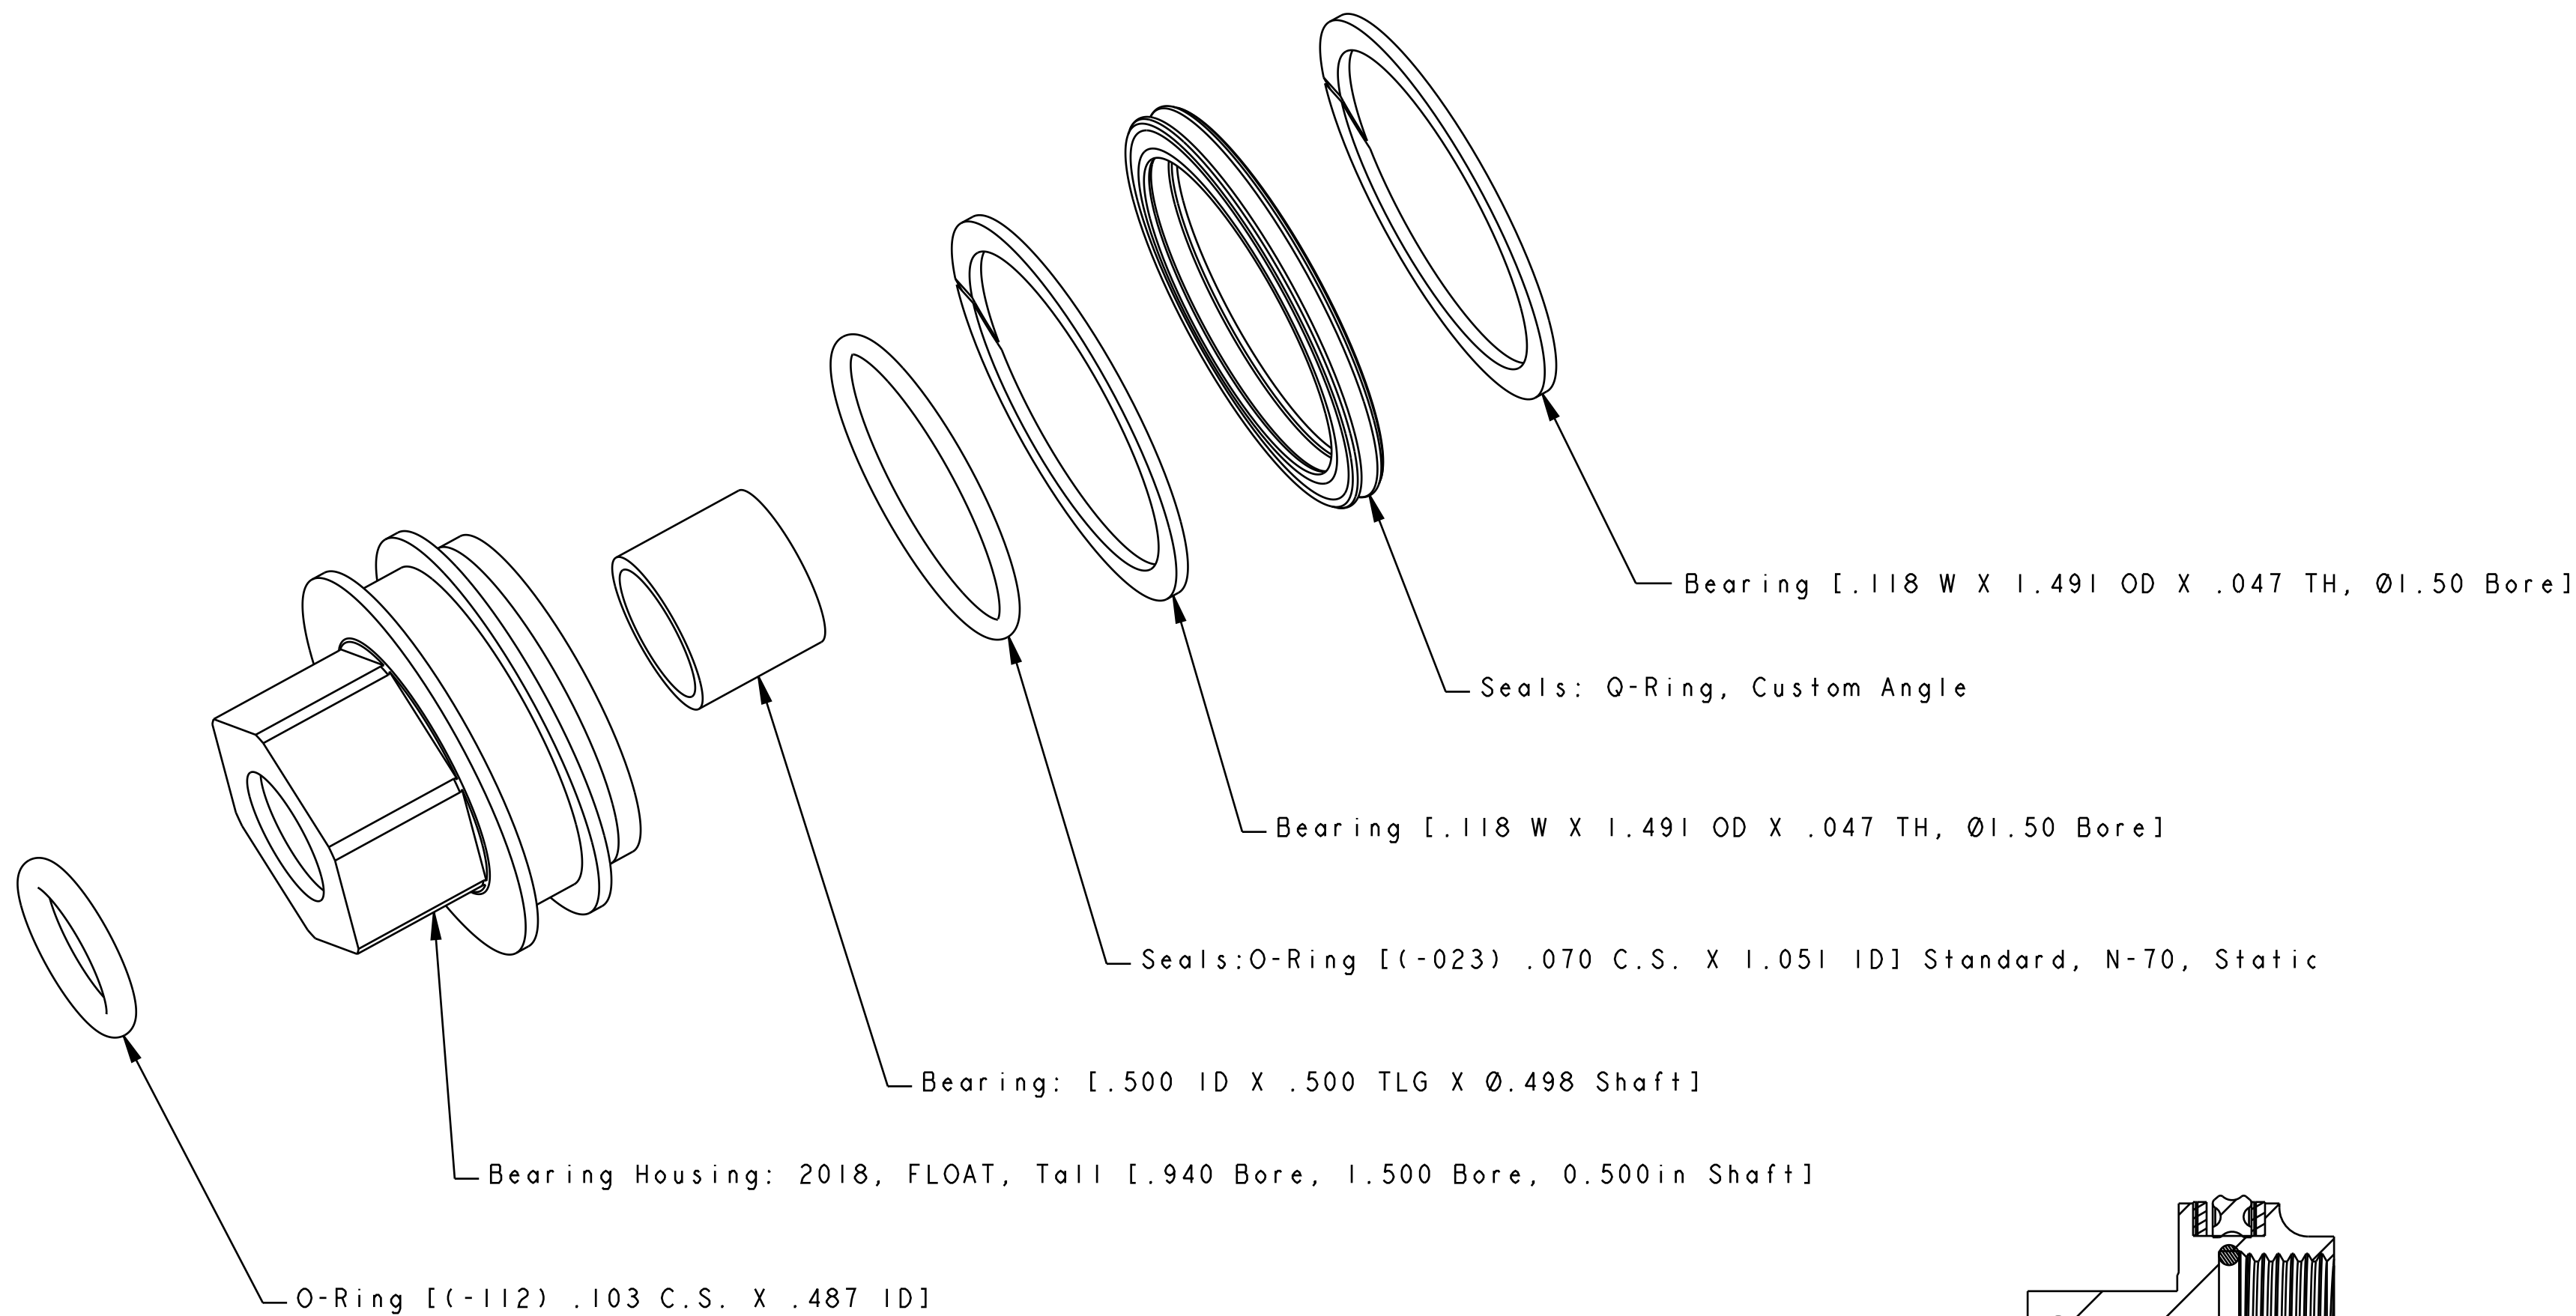

4

3

2

1

- PROPRIETARY -
 THIS DOCUMENT CONTAINS CONFIDENTIAL, PROPRIETARY INFORMATION
 THAT IS FOX PROPERTY. DO NOT DISCLOSE TO OR DUPLICATE
 FOR OTHERS EXCEPT AS AUTHORIZED BY FOX.

FOX		FOX Factory, Inc.		Ph 831-768-1100
		130 Hangar Way, Watsonville, CA 95076 USA		Fax 831-768-9312
TITLE				
BEARING ASSY: FLOAT, 2018, TALL				
[.940 BORE, 1.500 BORE, .500" SHAFT]				
SIZE		DWG. NO.		
C		812-06-090-KIT		
PLOT SCALE [.2] : 1		SHEET 1 OF 1		