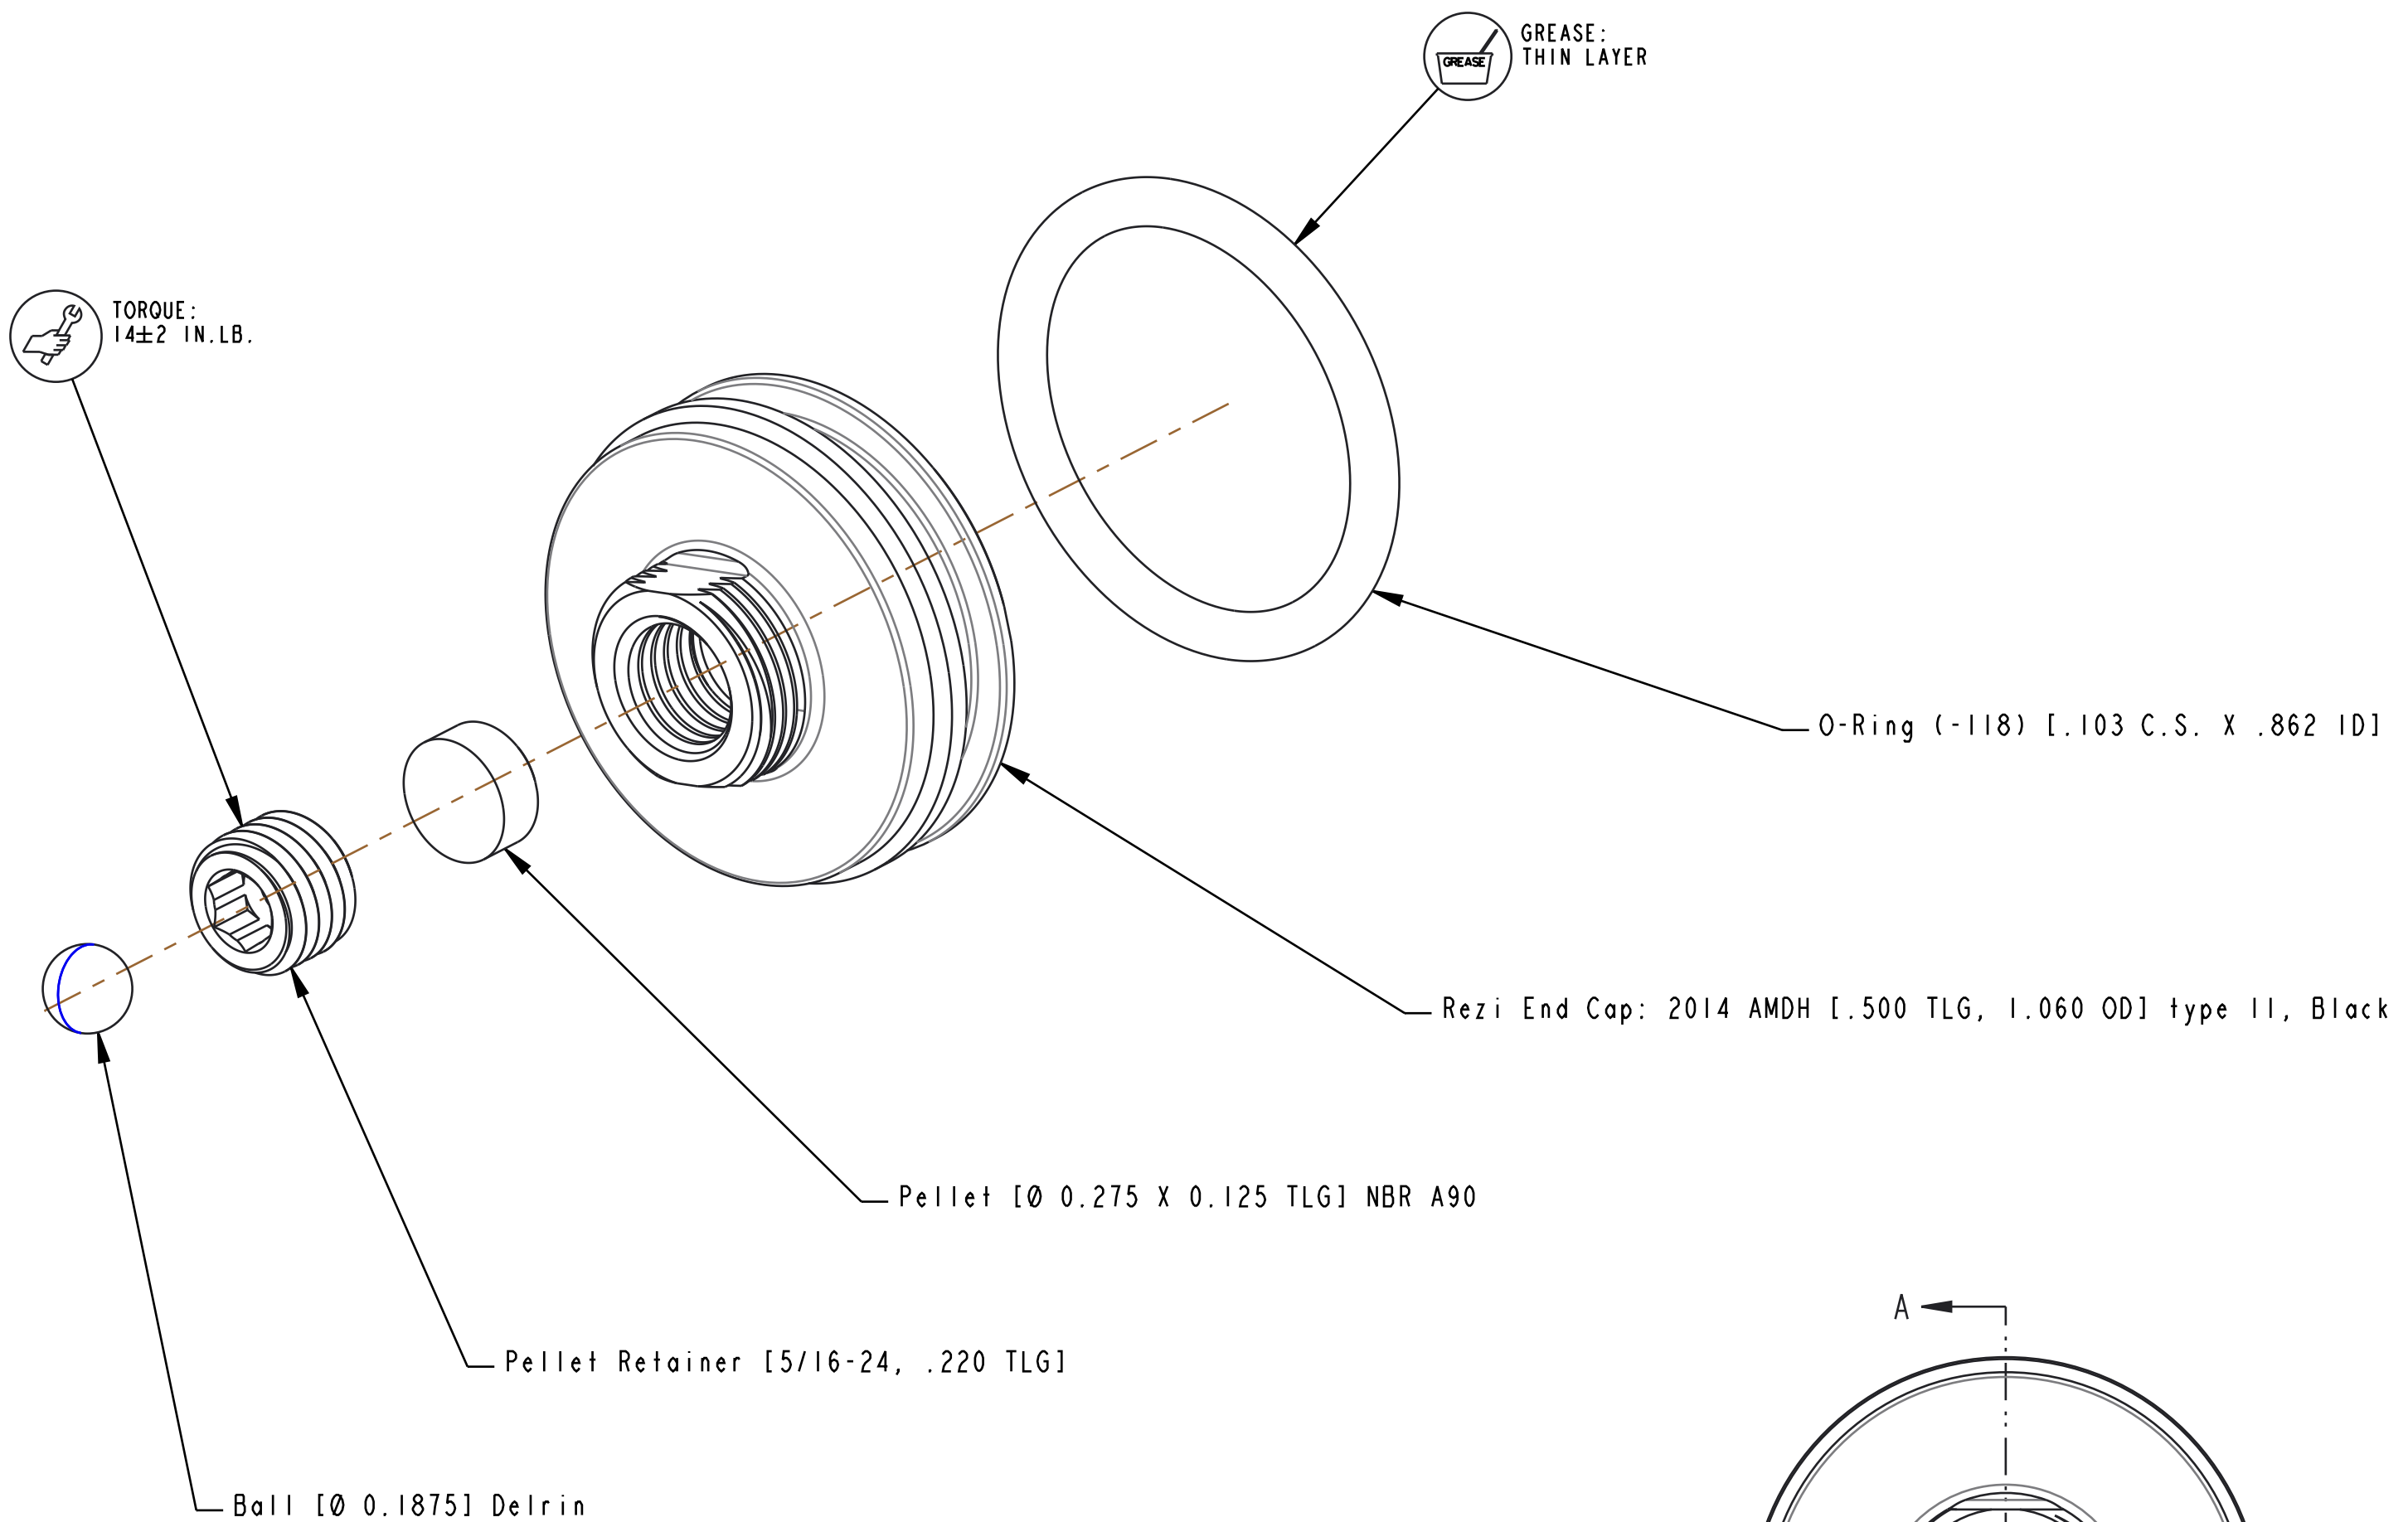

4

3

2

1

PROPRIETARY
THIS DOCUMENT CONTAINS CONFIDENTIAL, PROPRIETARY INFORMATION
THAT IS FOX PROPERTY. DO NOT DISCLOSE TO OR DUPLICATE
FOR OTHERS EXCEPT AS AUTHORIZED BY FOX.

FOX		FOX Factory, Inc.	Ph 831-768-1100 Fax 831-768-9312
130 Hangar Way, Watsonville, CA 95076 USA			
TITLE	Rezi End Cap Assy: Float X, Non Adjust, Wire Ring, Pellet [1.070 Bore,] Black Ano III		
SIZE	DWG. NO.	813-00-082-KIT	
PLOT SCALE	3:1	SHEET 1 OF 1	