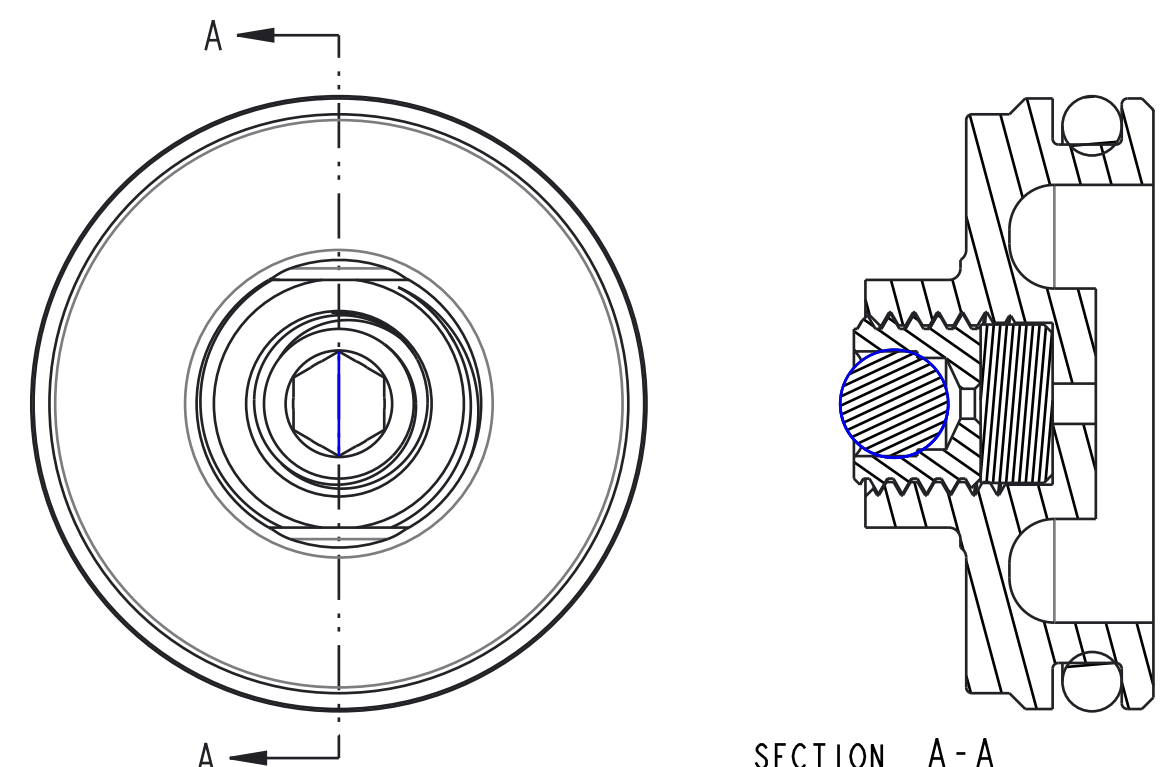

4

3

2

1

PROPRIETARY
THIS DOCUMENT CONTAINS CONFIDENTIAL, PROPRIETARY INFORMATION
THAT IS FOX PROPERTY. DO NOT DISCLOSE TO OR DUPLICATE
FOR OTHERS EXCEPT AS AUTHORIZED BY FOX.

FOX		FOX Factory, Inc.	Ph 831-768-1100 Fax 831-768-9312
130 Hangar Way, Watsonville, CA 95076 USA			
TITLE	Rezi End Cap Assy: Float X, Non Adjust, Wire Ring, Pellet [1.070 Bore,] Black Ano III		
SIZE	DWG. NO.	813-00-082-KIT	
PLOT SCALE	3:1	SHEET 1 OF 1	