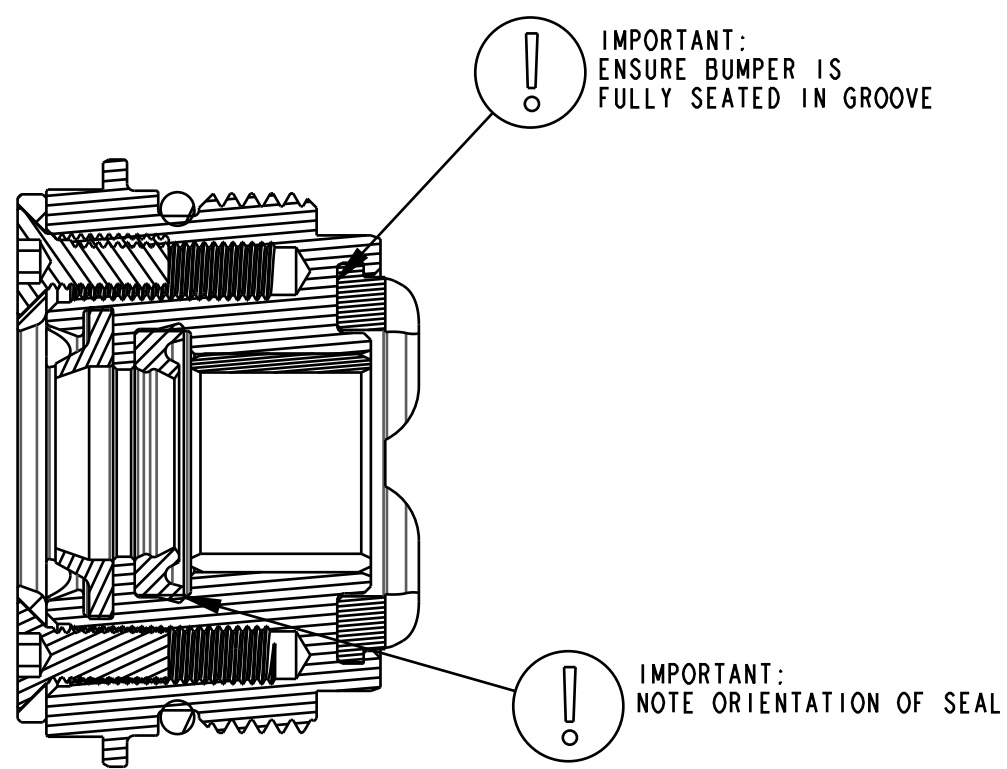

4

3

2

1

SECTION A-A

FOX FOX Factory, Inc. Ph 831-768-1100
 130 Hangar Way, Watsonville, CA 95076 USA Fax 831-768-9312

TITLE
Bearing Assy: 2021 DHX2, Ø.375 Shaft

SIZE DWG. NO. **812-06-100-KIT**

PLOT SCALE 2.5:1 SHEET 1 OF 1

- PROPRIETARY -
 THIS DOCUMENT CONTAINS CONFIDENTIAL, PROPRIETARY INFORMATION
 THAT IS FOX PROPERTY. DO NOT DISCLOSE TO OR DUPLICATE
 FOR OTHERS EXCEPT AS AUTHORIZED BY FOX.