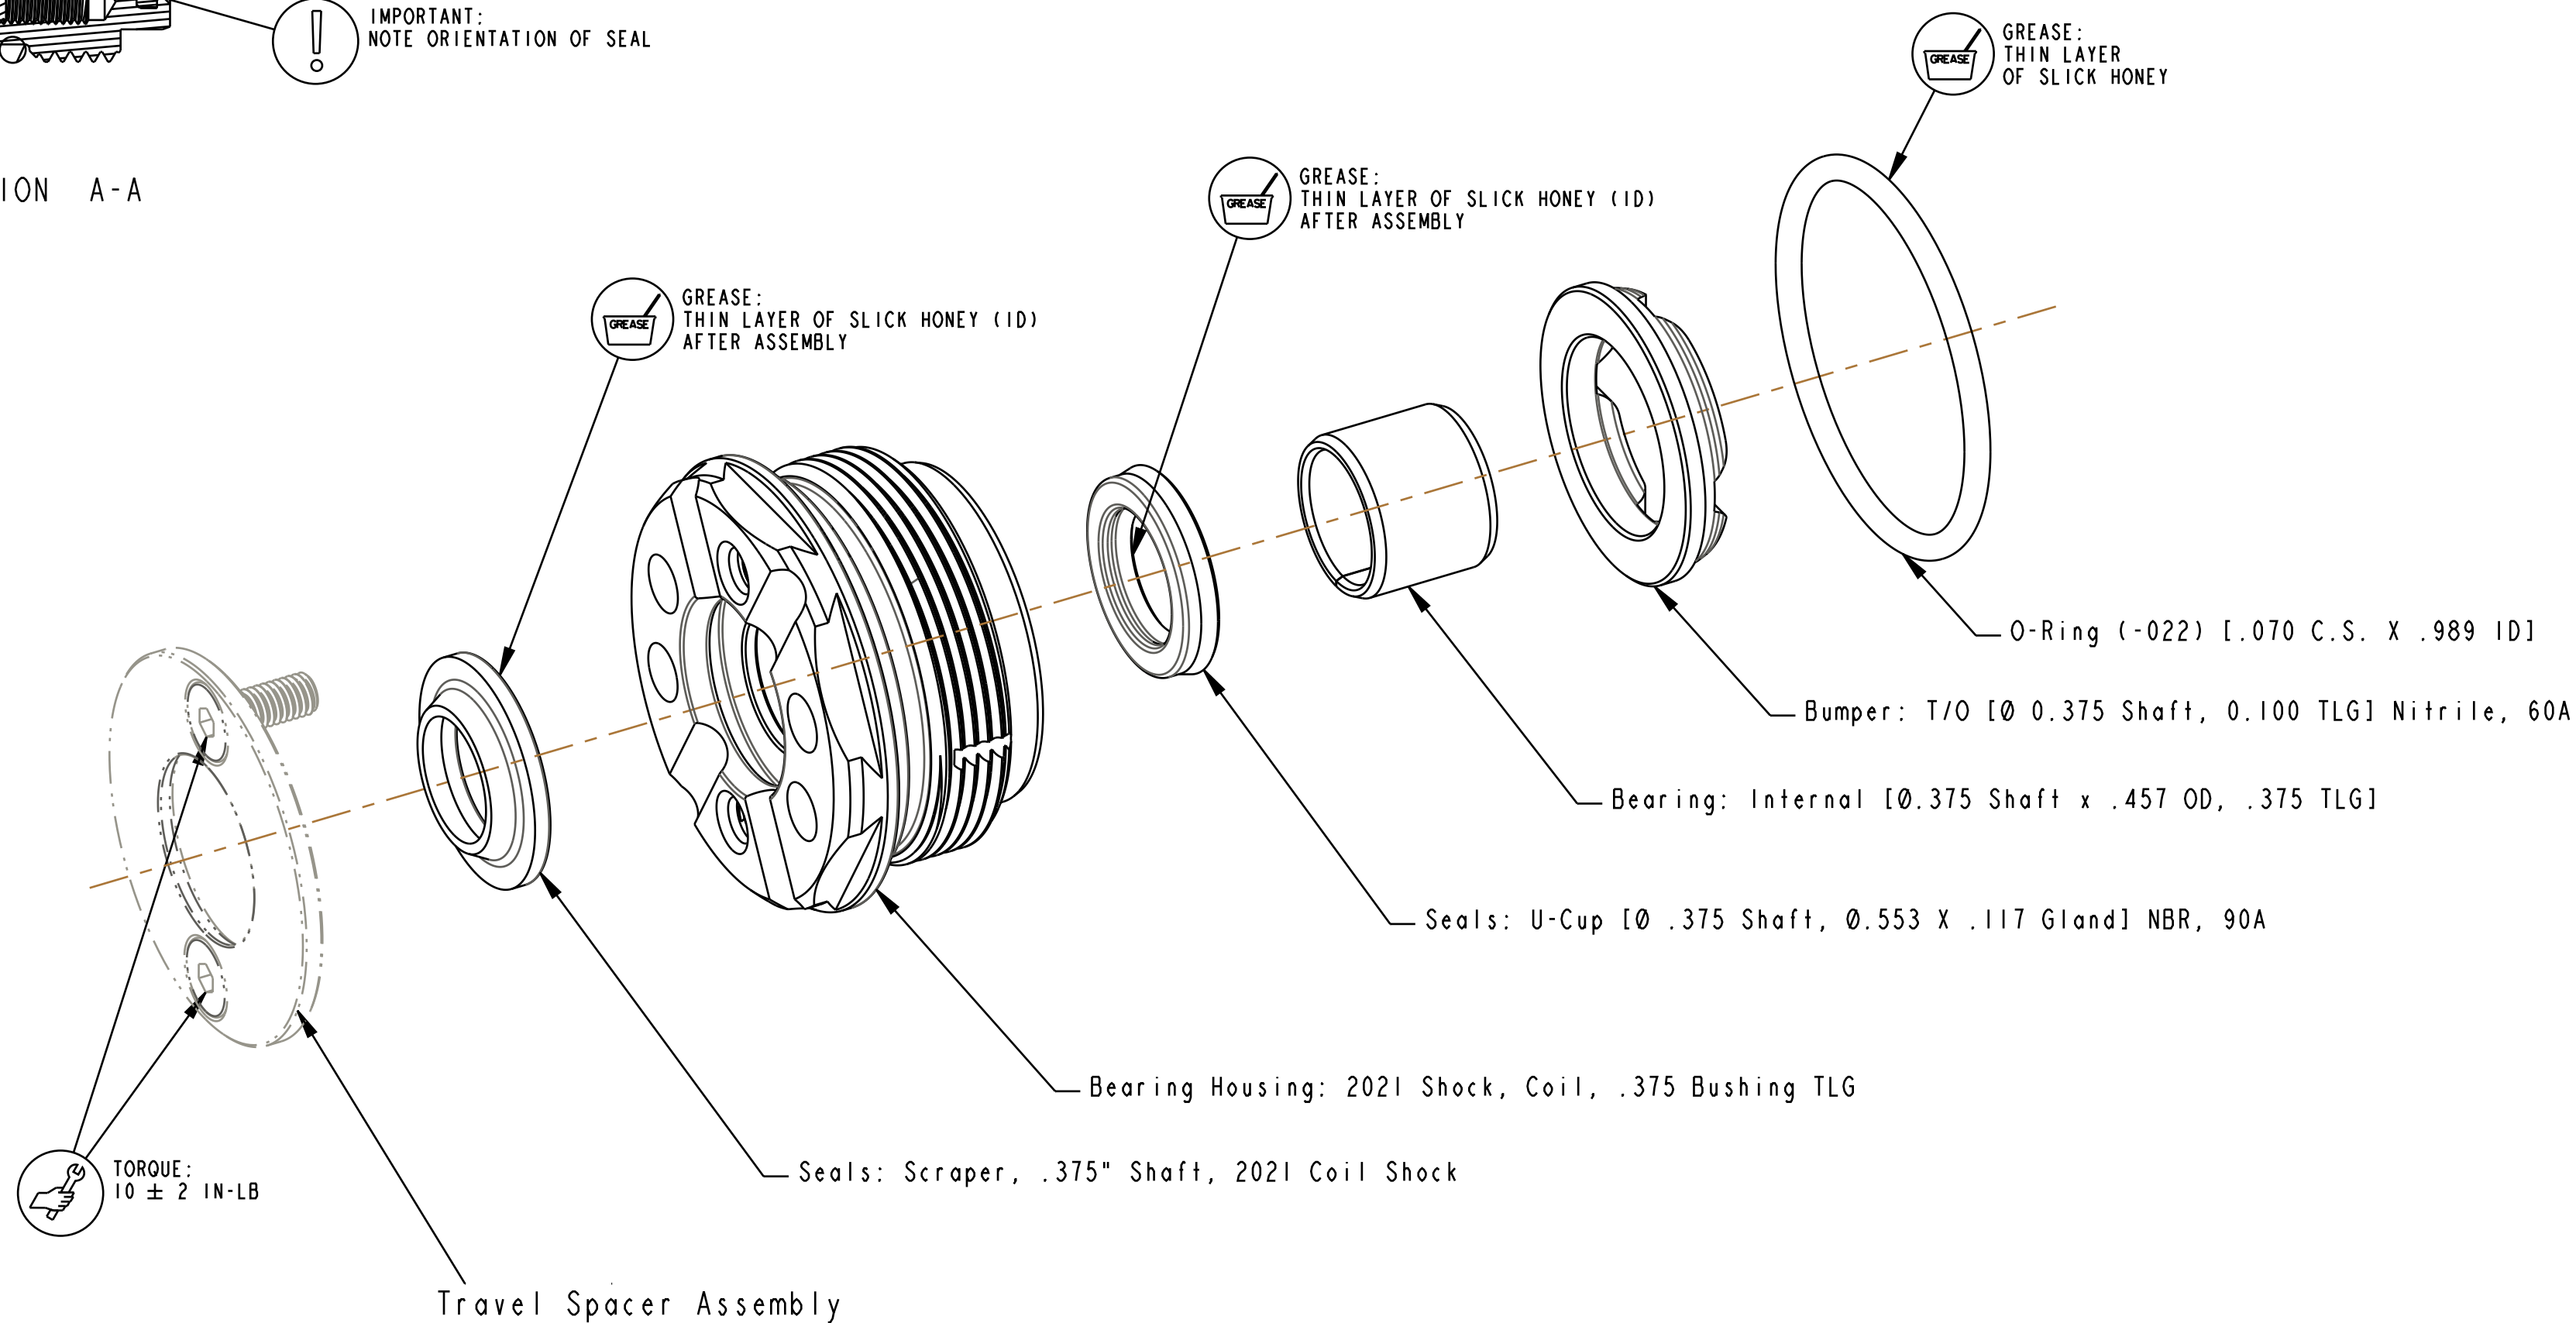

4

3

2

1

SECTION A-A

FOX FOX Factory, Inc. Ph 831-768-1100
 130 Hangar Way, Watsonville, CA 95076 USA Fax 831-768-9312

TITLE
Bearing Assy: 2021 DHX2, Ø.375 Shaft

SIZE DWG. NO. **812-06-100-KIT**

PLOT SCALE 2.5:1 SHEET 1 OF 1

- PROPRIETARY -
 THIS DOCUMENT CONTAINS CONFIDENTIAL, PROPRIETARY INFORMATION
 THAT IS FOX PROPERTY. DO NOT DISCLOSE TO OR DUPLICATE
 FOR OTHERS EXCEPT AS AUTHORIZED BY FOX.