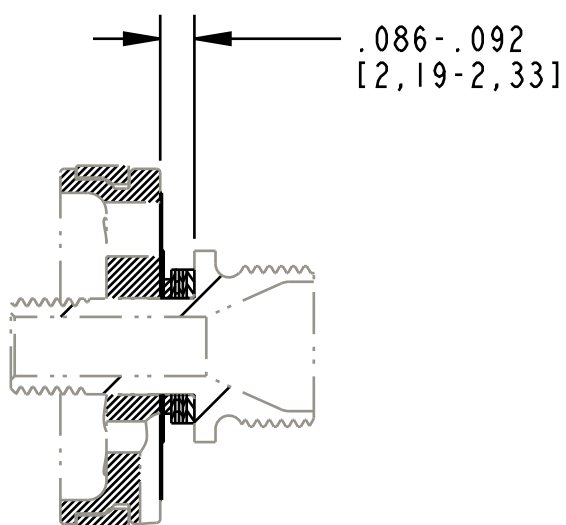

4

3

2

1

SCALE 2:1

SECTION A-A

**FOX** **FOX Factory, Inc.** Ph 831-768-1100  
 130 Hangar Way, Watsonville, CA 95076 USA Fax 831-768-9312

TITLE  
 Valve Stack Assy: 2019 Float LIVE Valve  
 Main Piston, Compression Light, CL

SIZE DWG. NO. **805-05-404-KIT**  
 C PLOT SCALE 1.5:1 SHEET 1 OF 1

- PROPRIETARY -  
 THIS DOCUMENT CONTAINS CONFIDENTIAL, PROPRIETARY INFORMATION  
 THAT IS FOX PROPERTY. DO NOT DISCLOSE TO OR DUPLICATE  
 FOR OTHERS EXCEPT AS AUTHORIZED BY FOX.