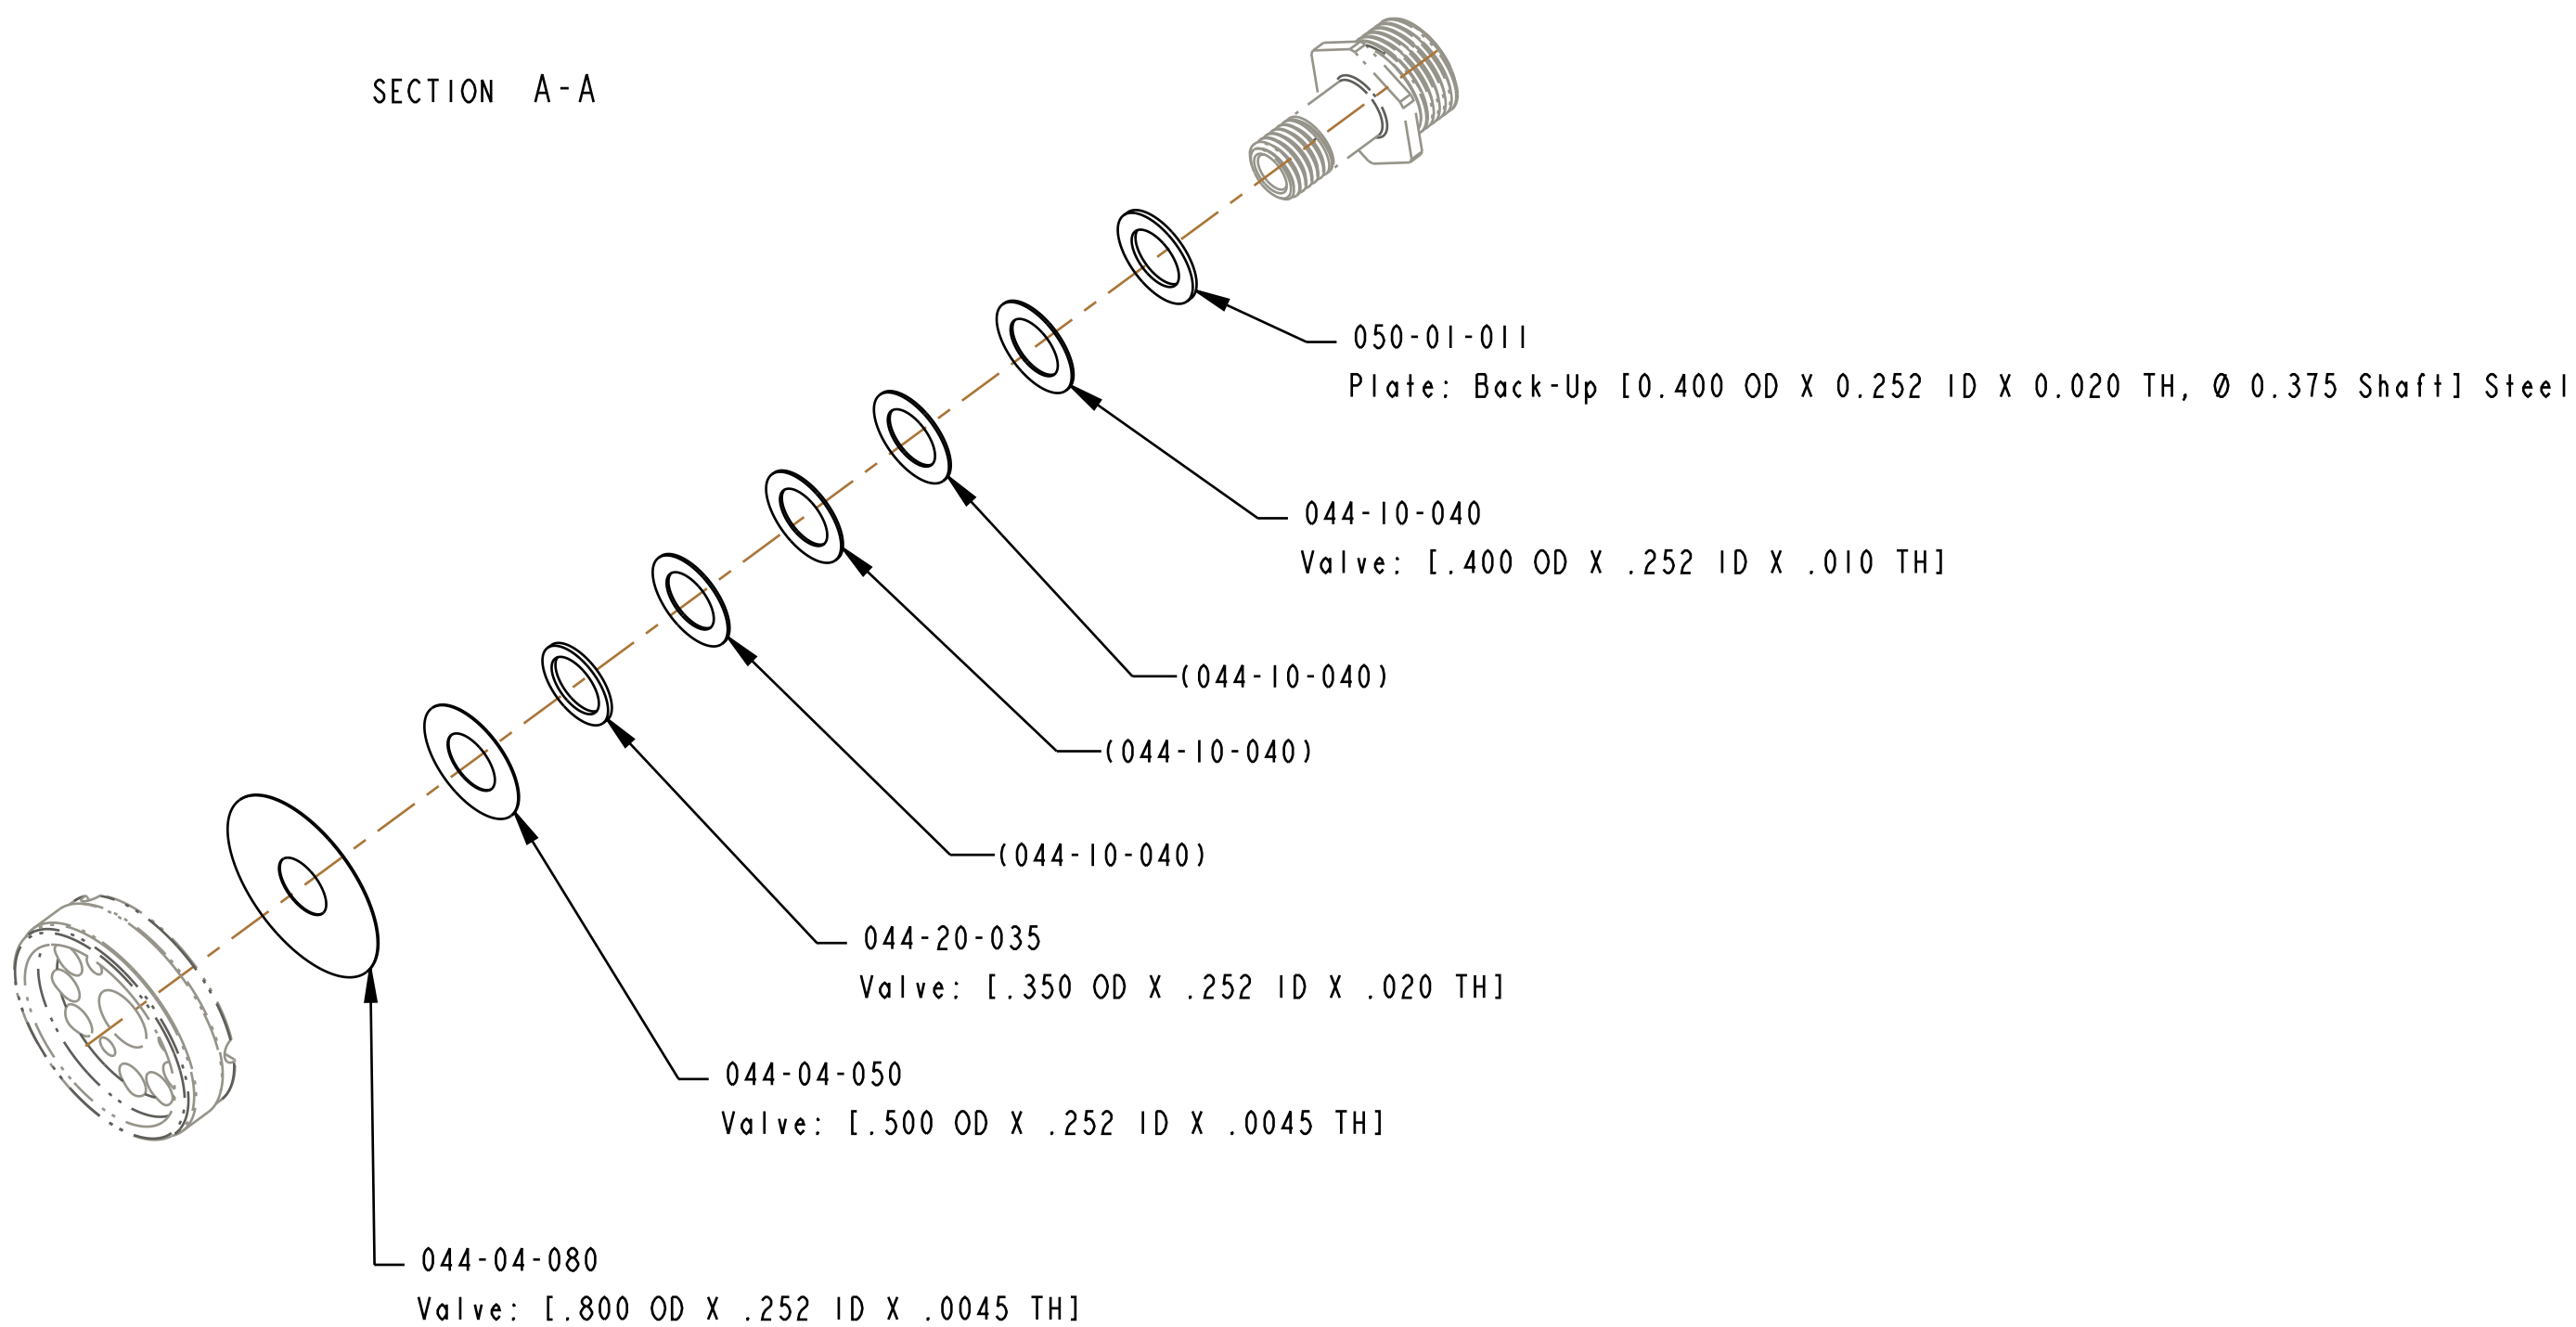

4

3

2

1

SCALE 2:1

SECTION A-A

**FOX** **FOX Factory, Inc.** Ph 831-768-1100  
 130 Hangar Way, Watsonville, CA 95076 USA Fax 831-768-9312

TITLE  
 Valve Stack Assy: 2019 Float LIVE Valve  
 Main Piston, Compression Light, CL

SIZE DWG. NO. **805-05-404-KIT**  
 C PLOT SCALE 1.5:1 SHEET 1 OF 1

- PROPRIETARY -  
 THIS DOCUMENT CONTAINS CONFIDENTIAL, PROPRIETARY INFORMATION  
 THAT IS FOX PROPERTY. DO NOT DISCLOSE TO OR DUPLICATE  
 FOR OTHERS EXCEPT AS AUTHORIZED BY FOX.