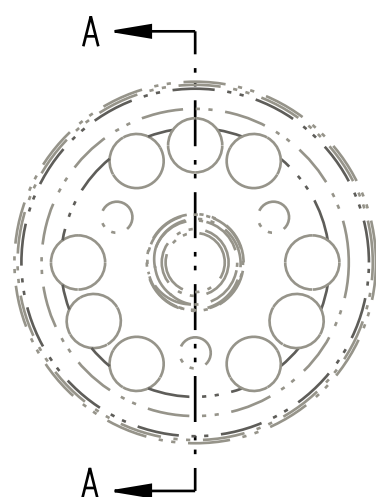

4

3

2

1

SCALE 2:1

SECTION A-A

**FOX** **FOX Factory, Inc.** Ph 831-768-1100  
 130 Hangar Way, Watsonville, CA 95076 USA Fax 831-768-9312

TITLE  
 Valve Stack Assy: 2019 Float LIVE Valve  
 Main Piston, Compression Light, CL

SIZE DWG. NO. **805-05-404-KIT**  
 C PLOT SCALE 1.5:1 SHEET 1 OF 1

- PROPRIETARY -  
 THIS DOCUMENT CONTAINS CONFIDENTIAL, PROPRIETARY INFORMATION  
 THAT IS FOX PROPERTY. DO NOT DISCLOSE TO OR DUPLICATE  
 FOR OTHERS EXCEPT AS AUTHORIZED BY FOX.