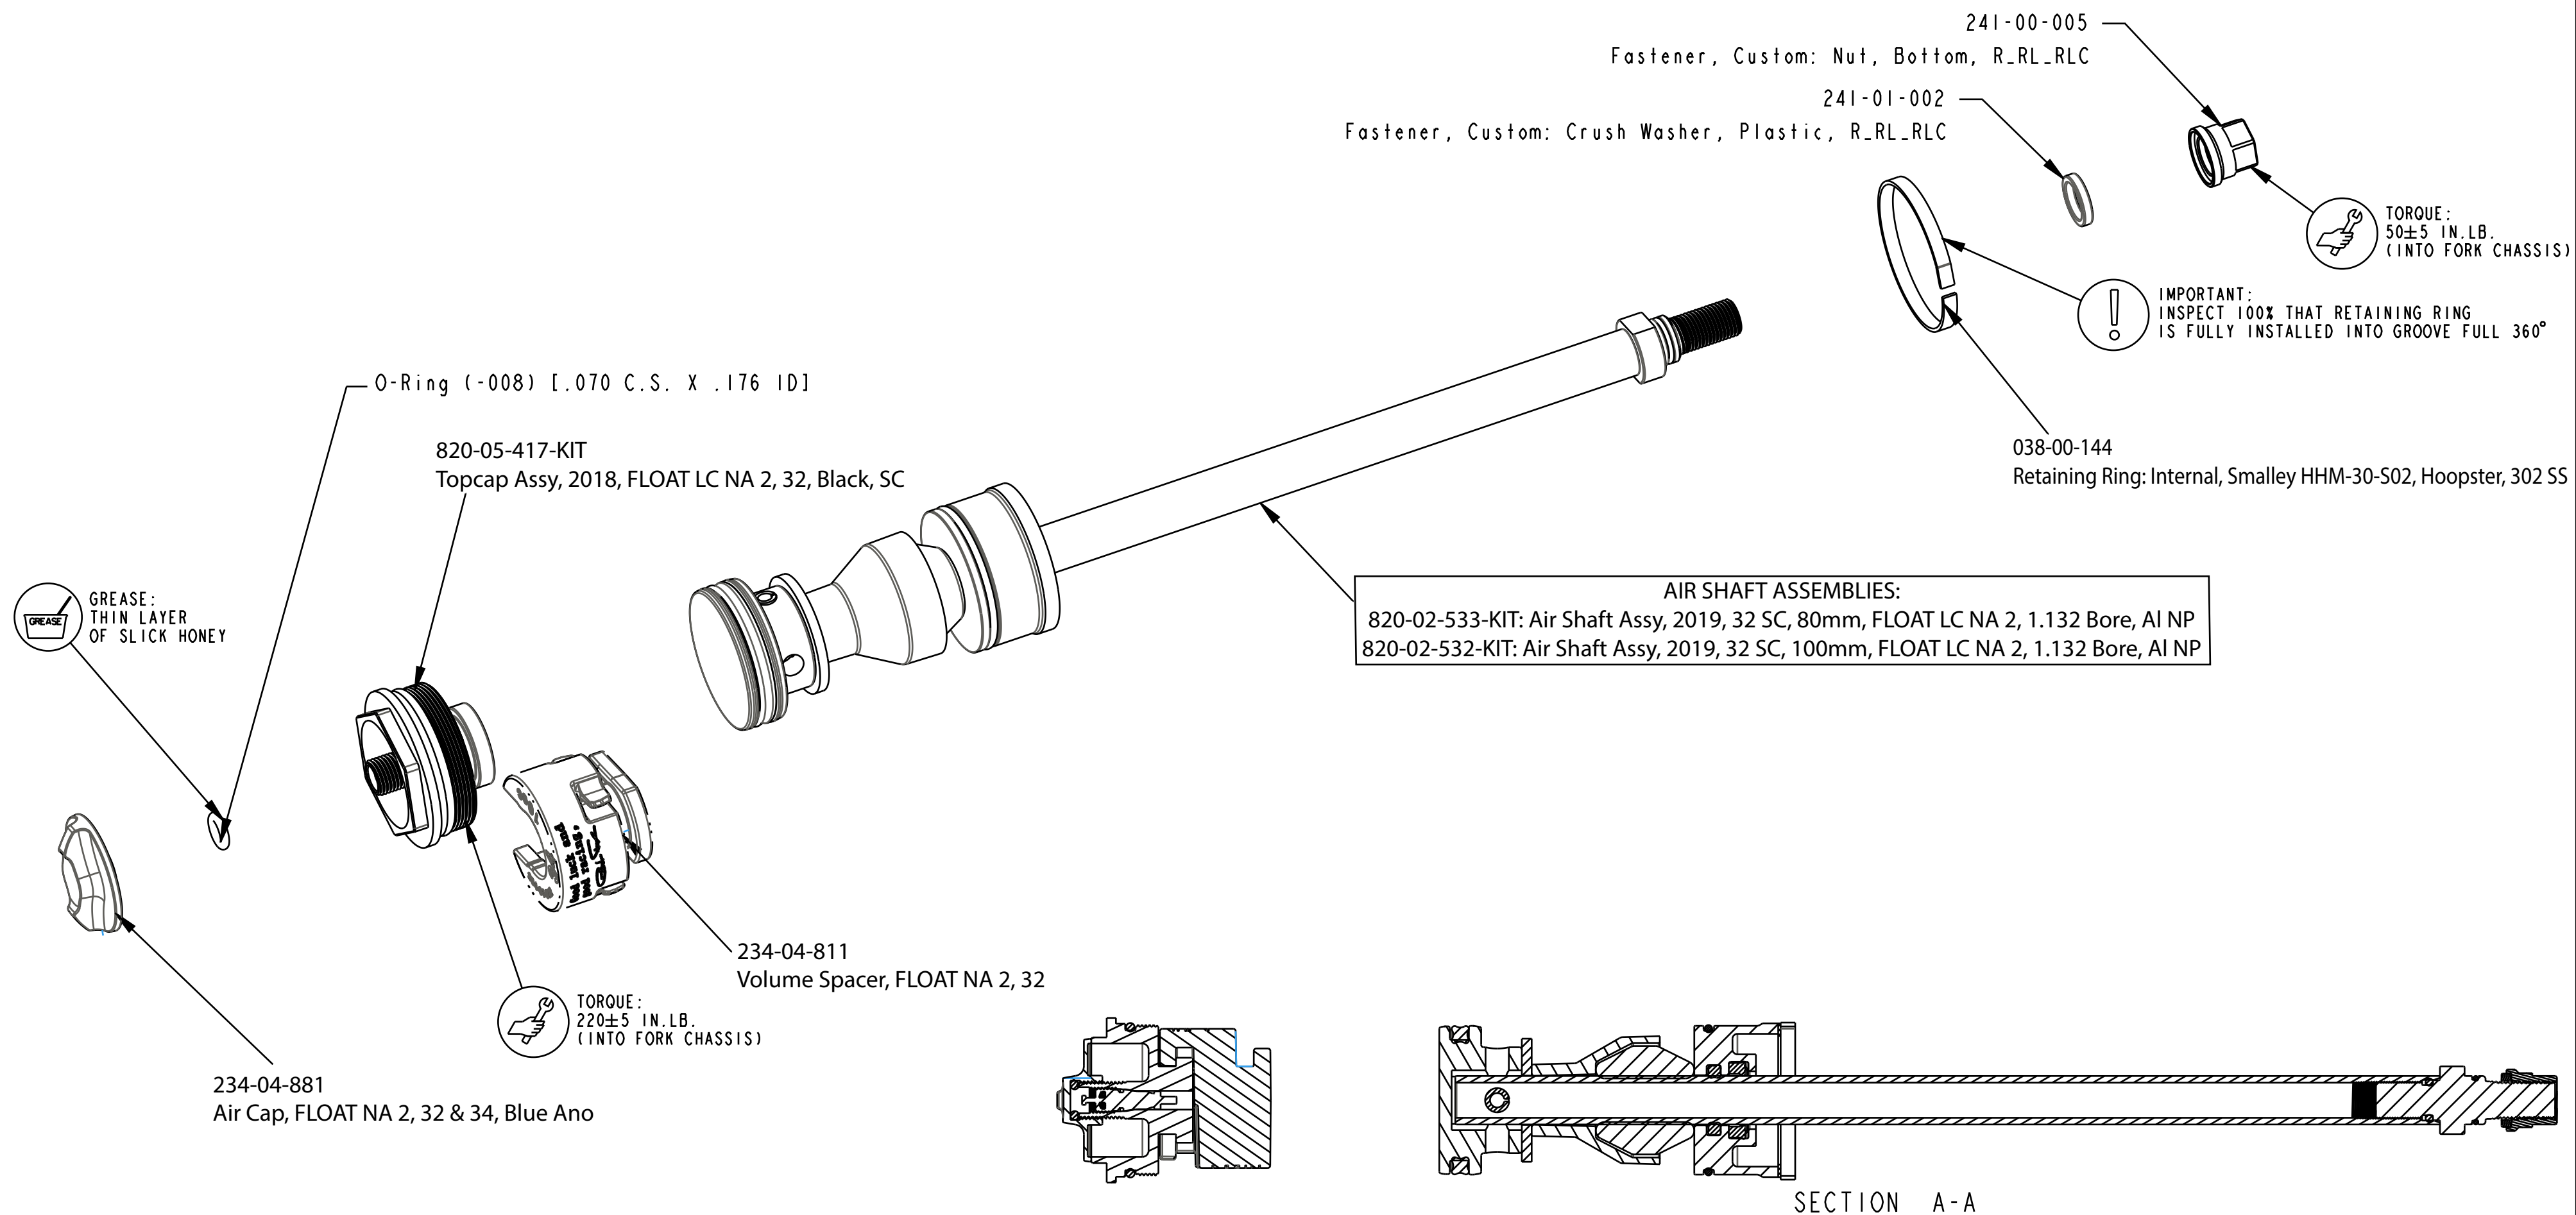

B

B

A

A

- PROPRIETARY -  
THIS DOCUMENT CONTAINS CONFIDENTIAL, PROPRIETARY INFORMATION  
THAT IS FOX PROPERTY. DO NOT DISCLOSE TO OR DUPLICATE  
FOR OTHERS EXCEPT AS AUTHORIZED BY FOX.

		<b>FOX Factory, Inc.</b>	Ph 831-768-1100
		130 Hangar Way, Watsonville, CA 95076 USA	Fax 831-768-9312
TITLE			
2022 32 SC FLOAT NA2			
AIR SPRING ASSEMBLIES			
SIZE DWG. NO.			
C			
PLOT SCALE   .00 : 1		SHEET   OF	