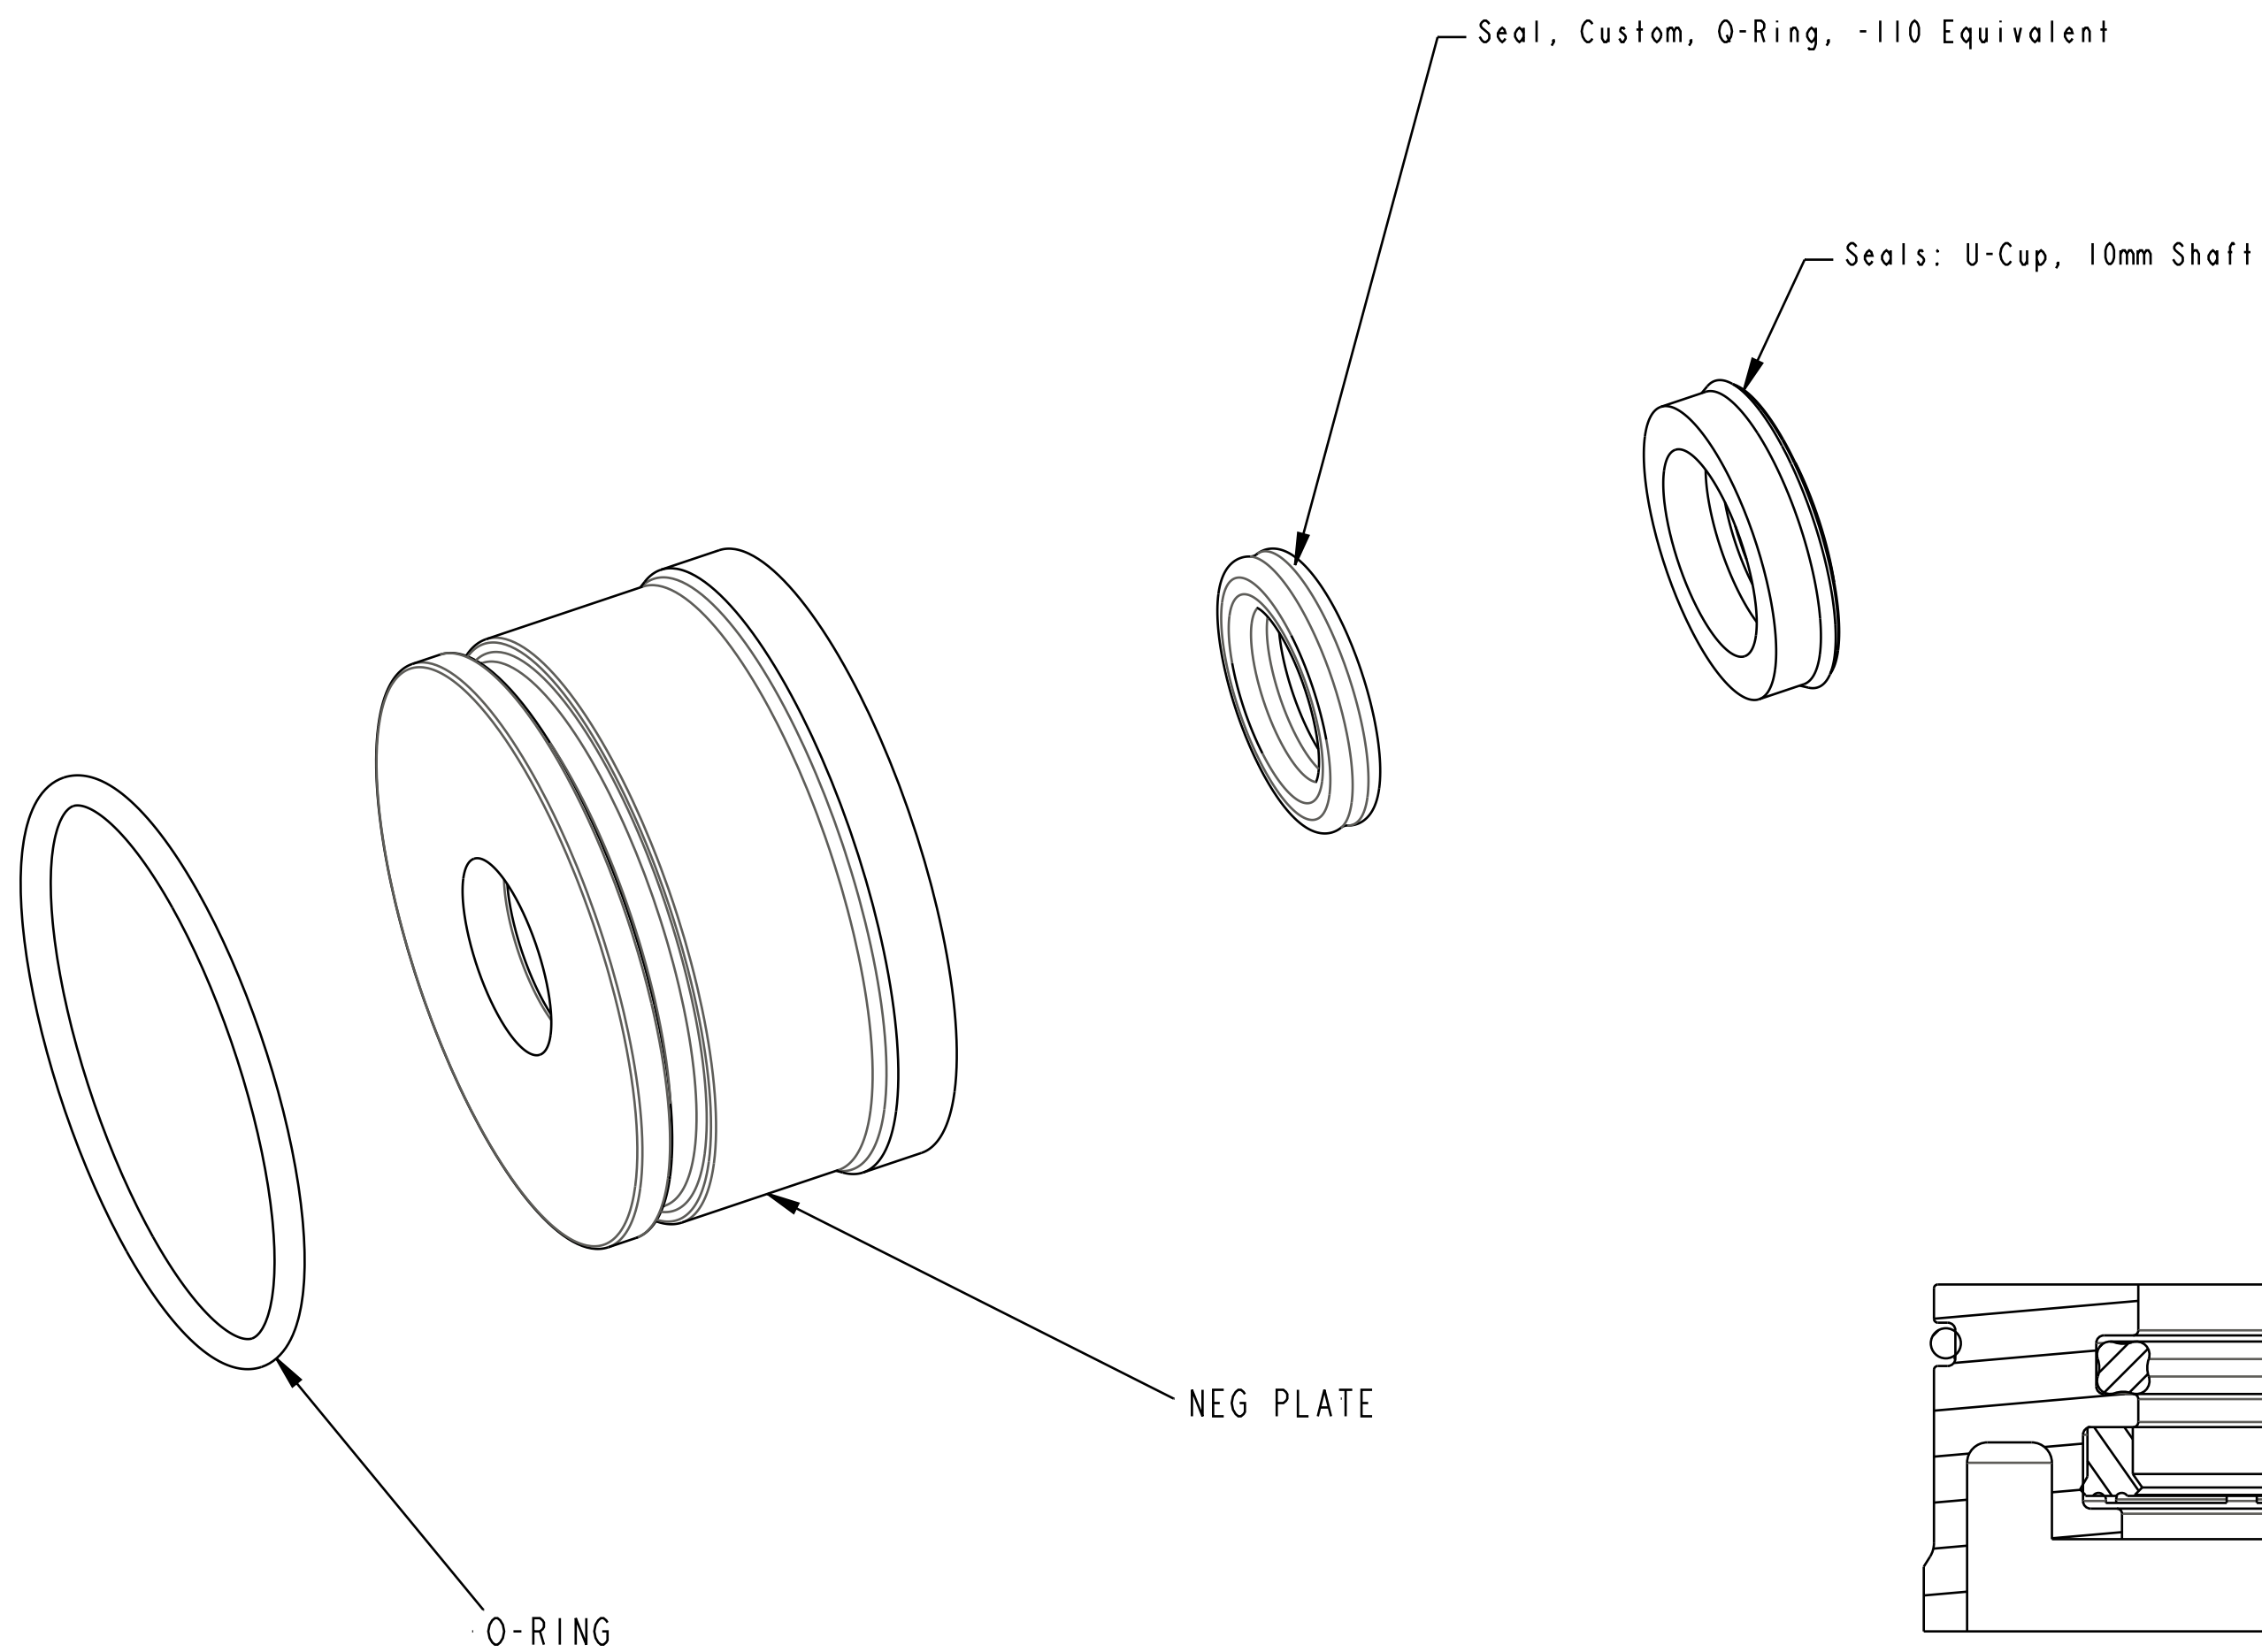

B

B

A

A

- PROPRIETARY -
THIS DOCUMENT CONTAINS CONFIDENTIAL, PROPRIETARY INFORMATION
THAT IS FOX PROPERTY. DO NOT DISCLOSE TO OR DUPLICATE
FOR OTHERS EXCEPT AS AUTHORIZED BY FOX.

		FOX Factory, Inc.	Ph 831-768-1100
		130 Hangar Way, Watsonville, CA 95076 USA	Fax 831-768-9312
TITLE			
Neg Plate Subassembly, 2018 FLOAT			
LC NA 2, 32, Short Travel, 1.110 Bore			
SIZE	DWG. NO.		
C	820-02-409-KIT		
PLOT SCALE 3.00:1		SHEET 1 OF 1	