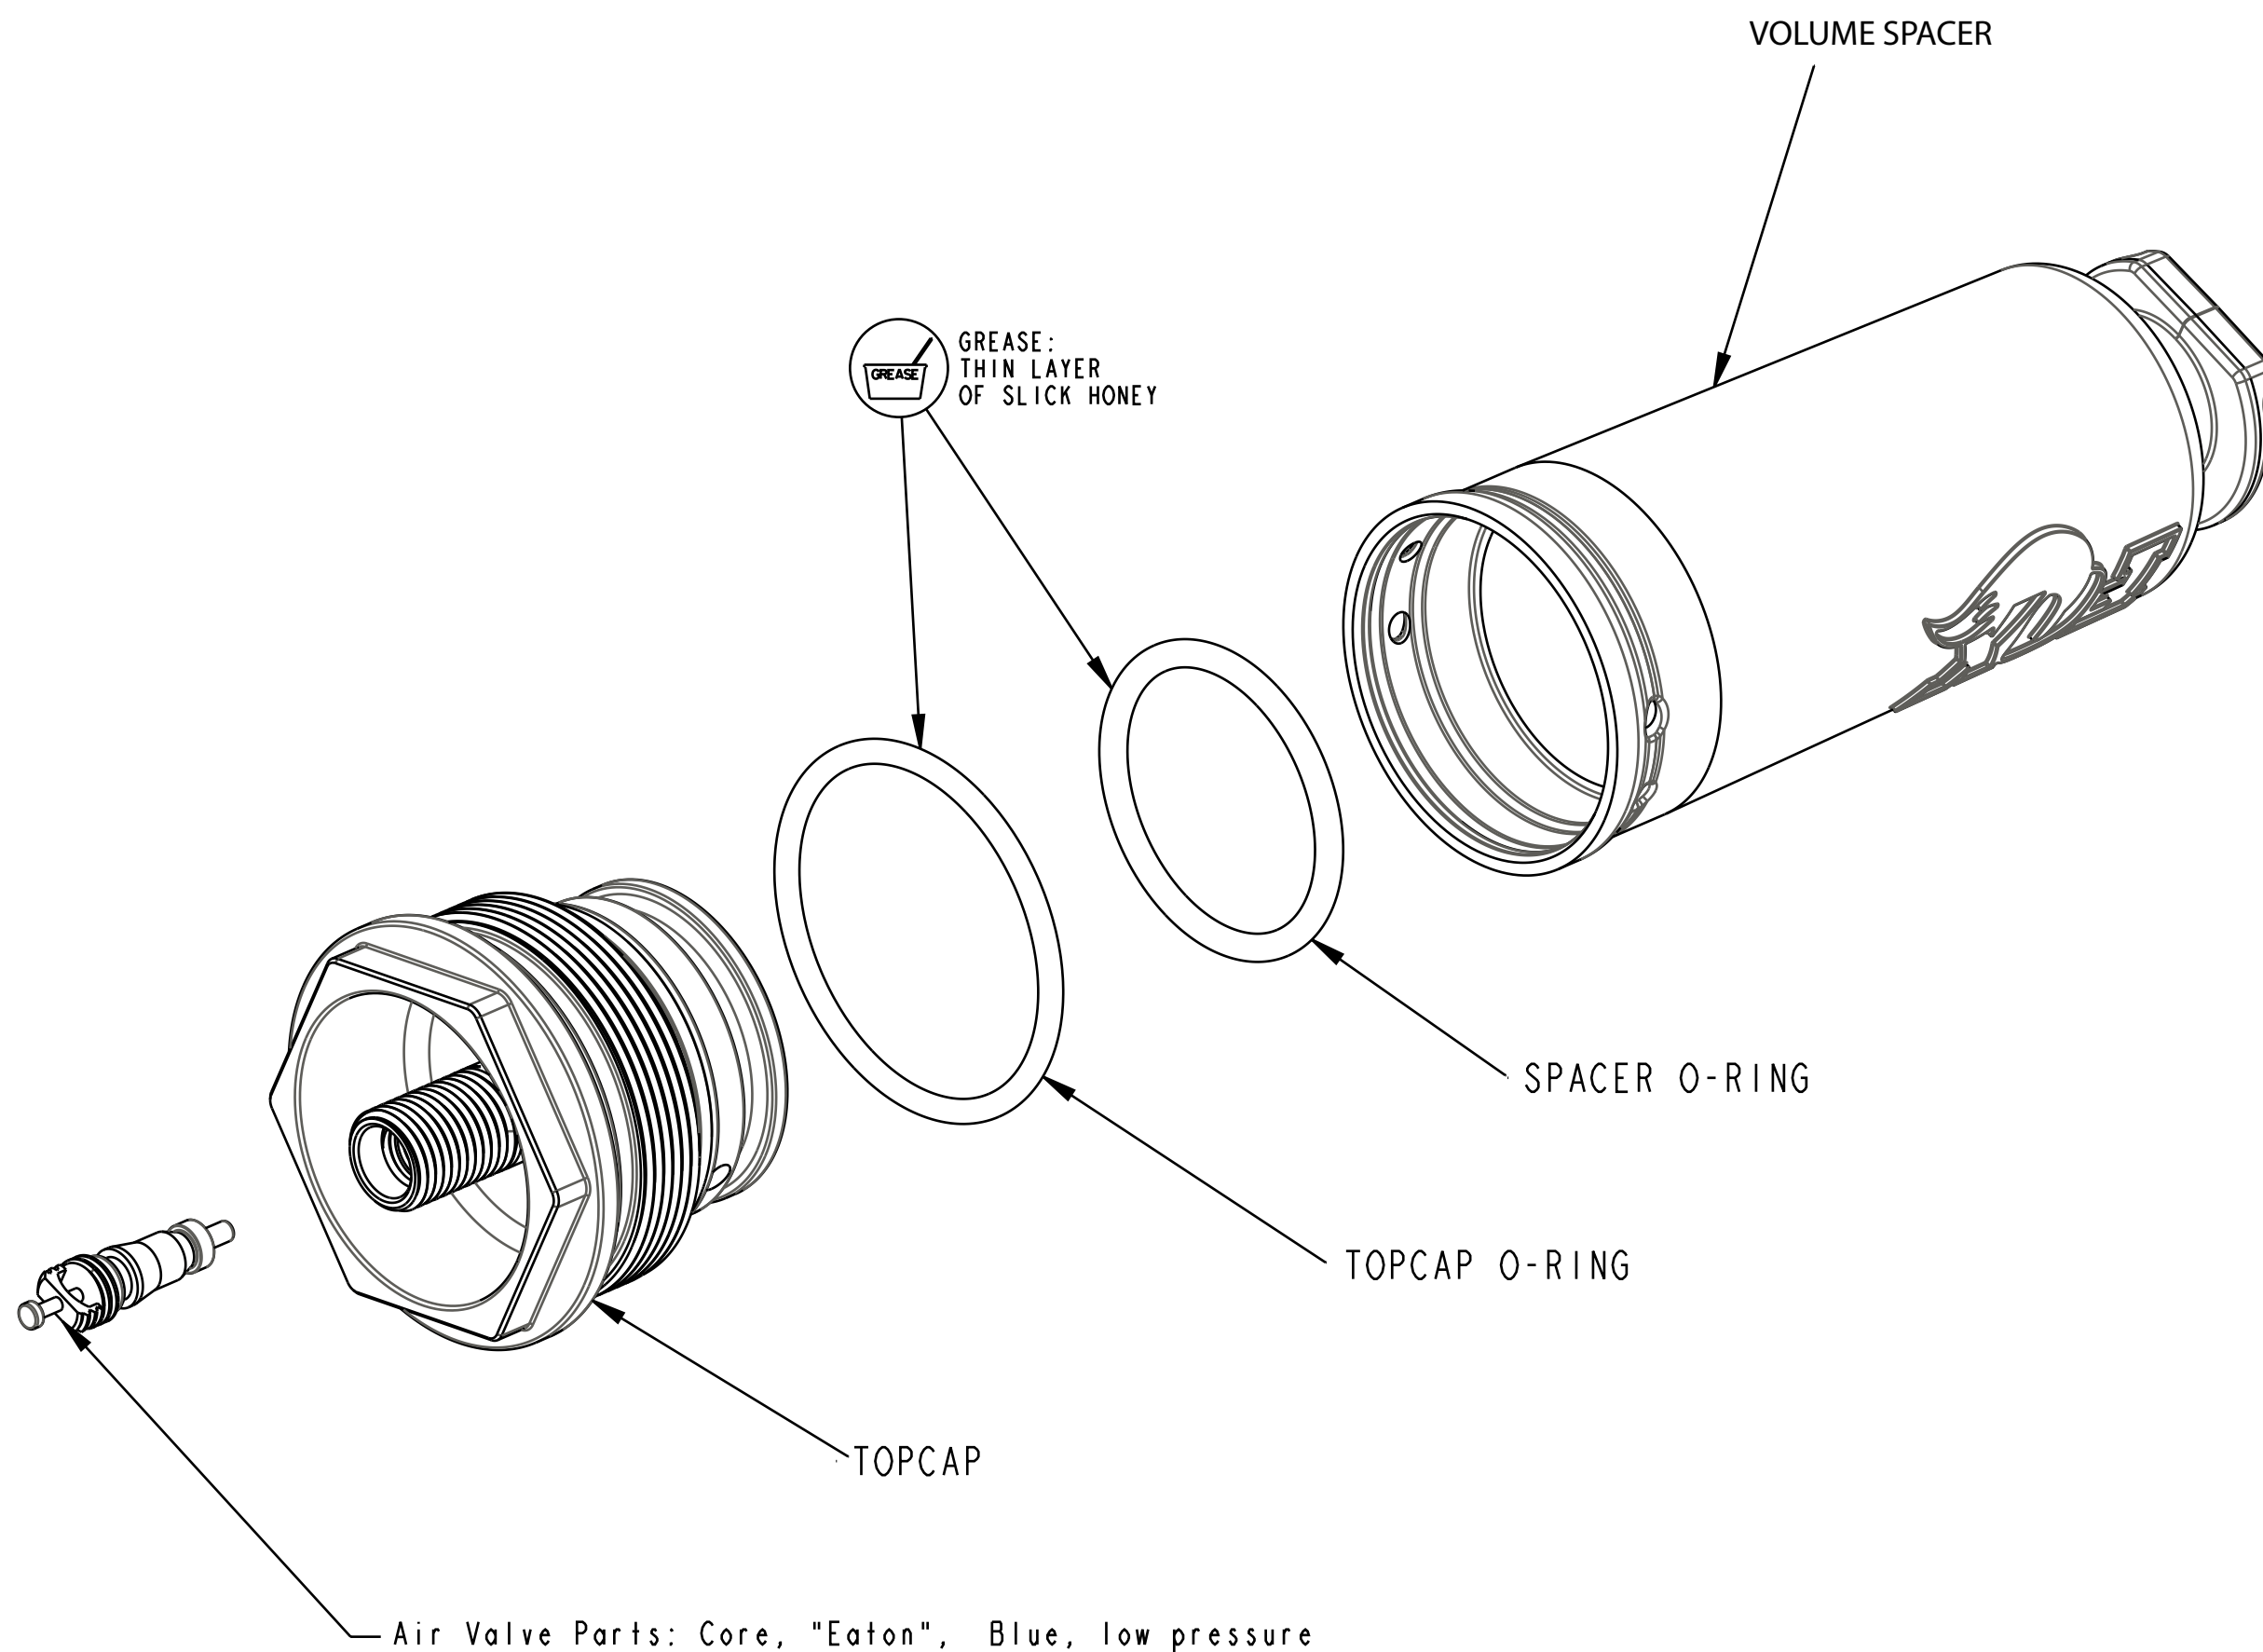

4

3

2

1

D

D

C

C

B

B

A

A

- PROPRIETARY -
THIS DOCUMENT CONTAINS CONFIDENTIAL, PROPRIETARY INFORMATION
THAT IS FOX PROPERTY. DO NOT DISCLOSE TO OR DUPLICATE
FOR OTHERS EXCEPT AS AUTHORIZED BY FOX.

FOX **FOX Factory, Inc.** Ph 831-768-1100
130 Hangar Way, Watsonville, CA 95076 USA Fax 831-768-9312

TITLE **Topcap Assys, FLOAT NA2, 32,
Black Ano, Hollow Volume Spacer**

SIZE DWG. NO. **C**
PLOT SCALE 2.00:1 SHEET 1 OF 1

4

3

2

1

ProE ASSEM