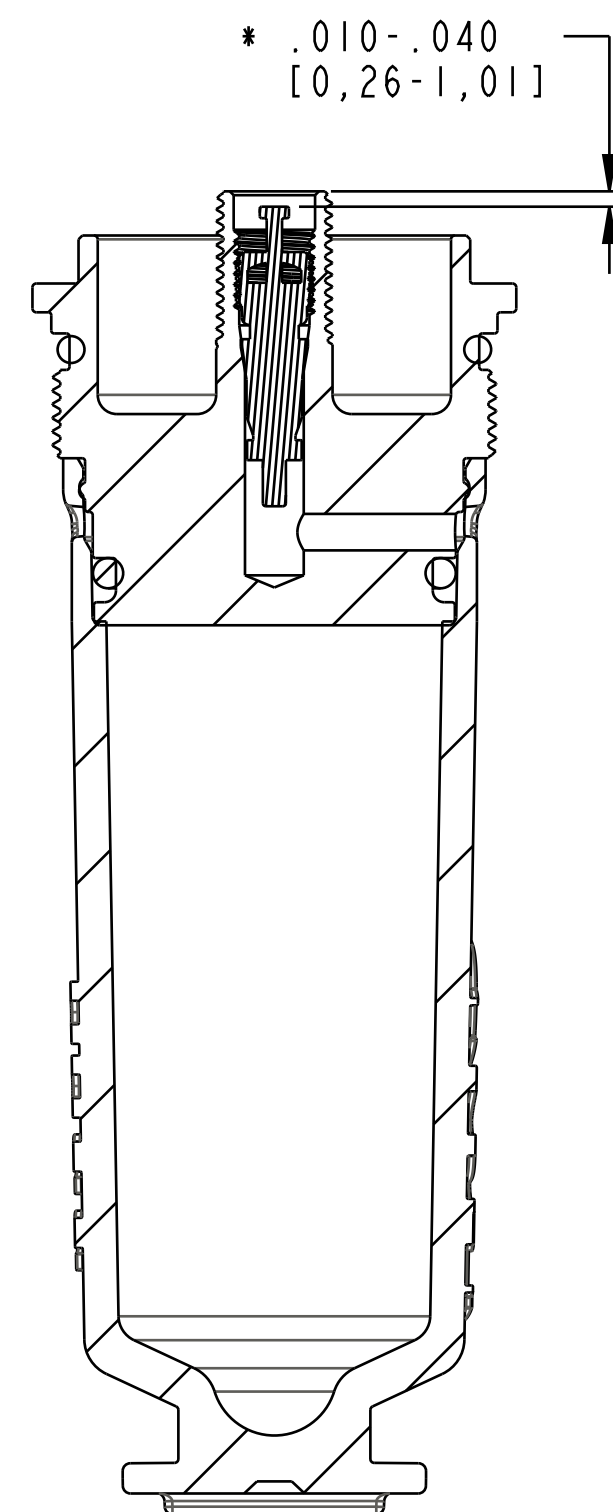

4

3

2

1

D

D

C

C

B

B

A

A

- PROPRIETARY -
THIS DOCUMENT CONTAINS CONFIDENTIAL, PROPRIETARY INFORMATION
THAT IS FOX PROPERTY. DO NOT DISCLOSE TO OR DUPLICATE
FOR OTHERS EXCEPT AS AUTHORIZED BY FOX.

FOX **FOX Factory, Inc.** Ph 831-768-1100
130 Hangar Way, Watsonville, CA 95076 USA Fax 831-768-9312

TITLE **Topcap Assys, FLOAT NA2, 32,
Black Ano, Hollow Volume Spacer**

SIZE DWG. NO. **C**
PLOT SCALE 2.00:1 SHEET 1 OF 1

4

3

2

1

ProE ASSEM