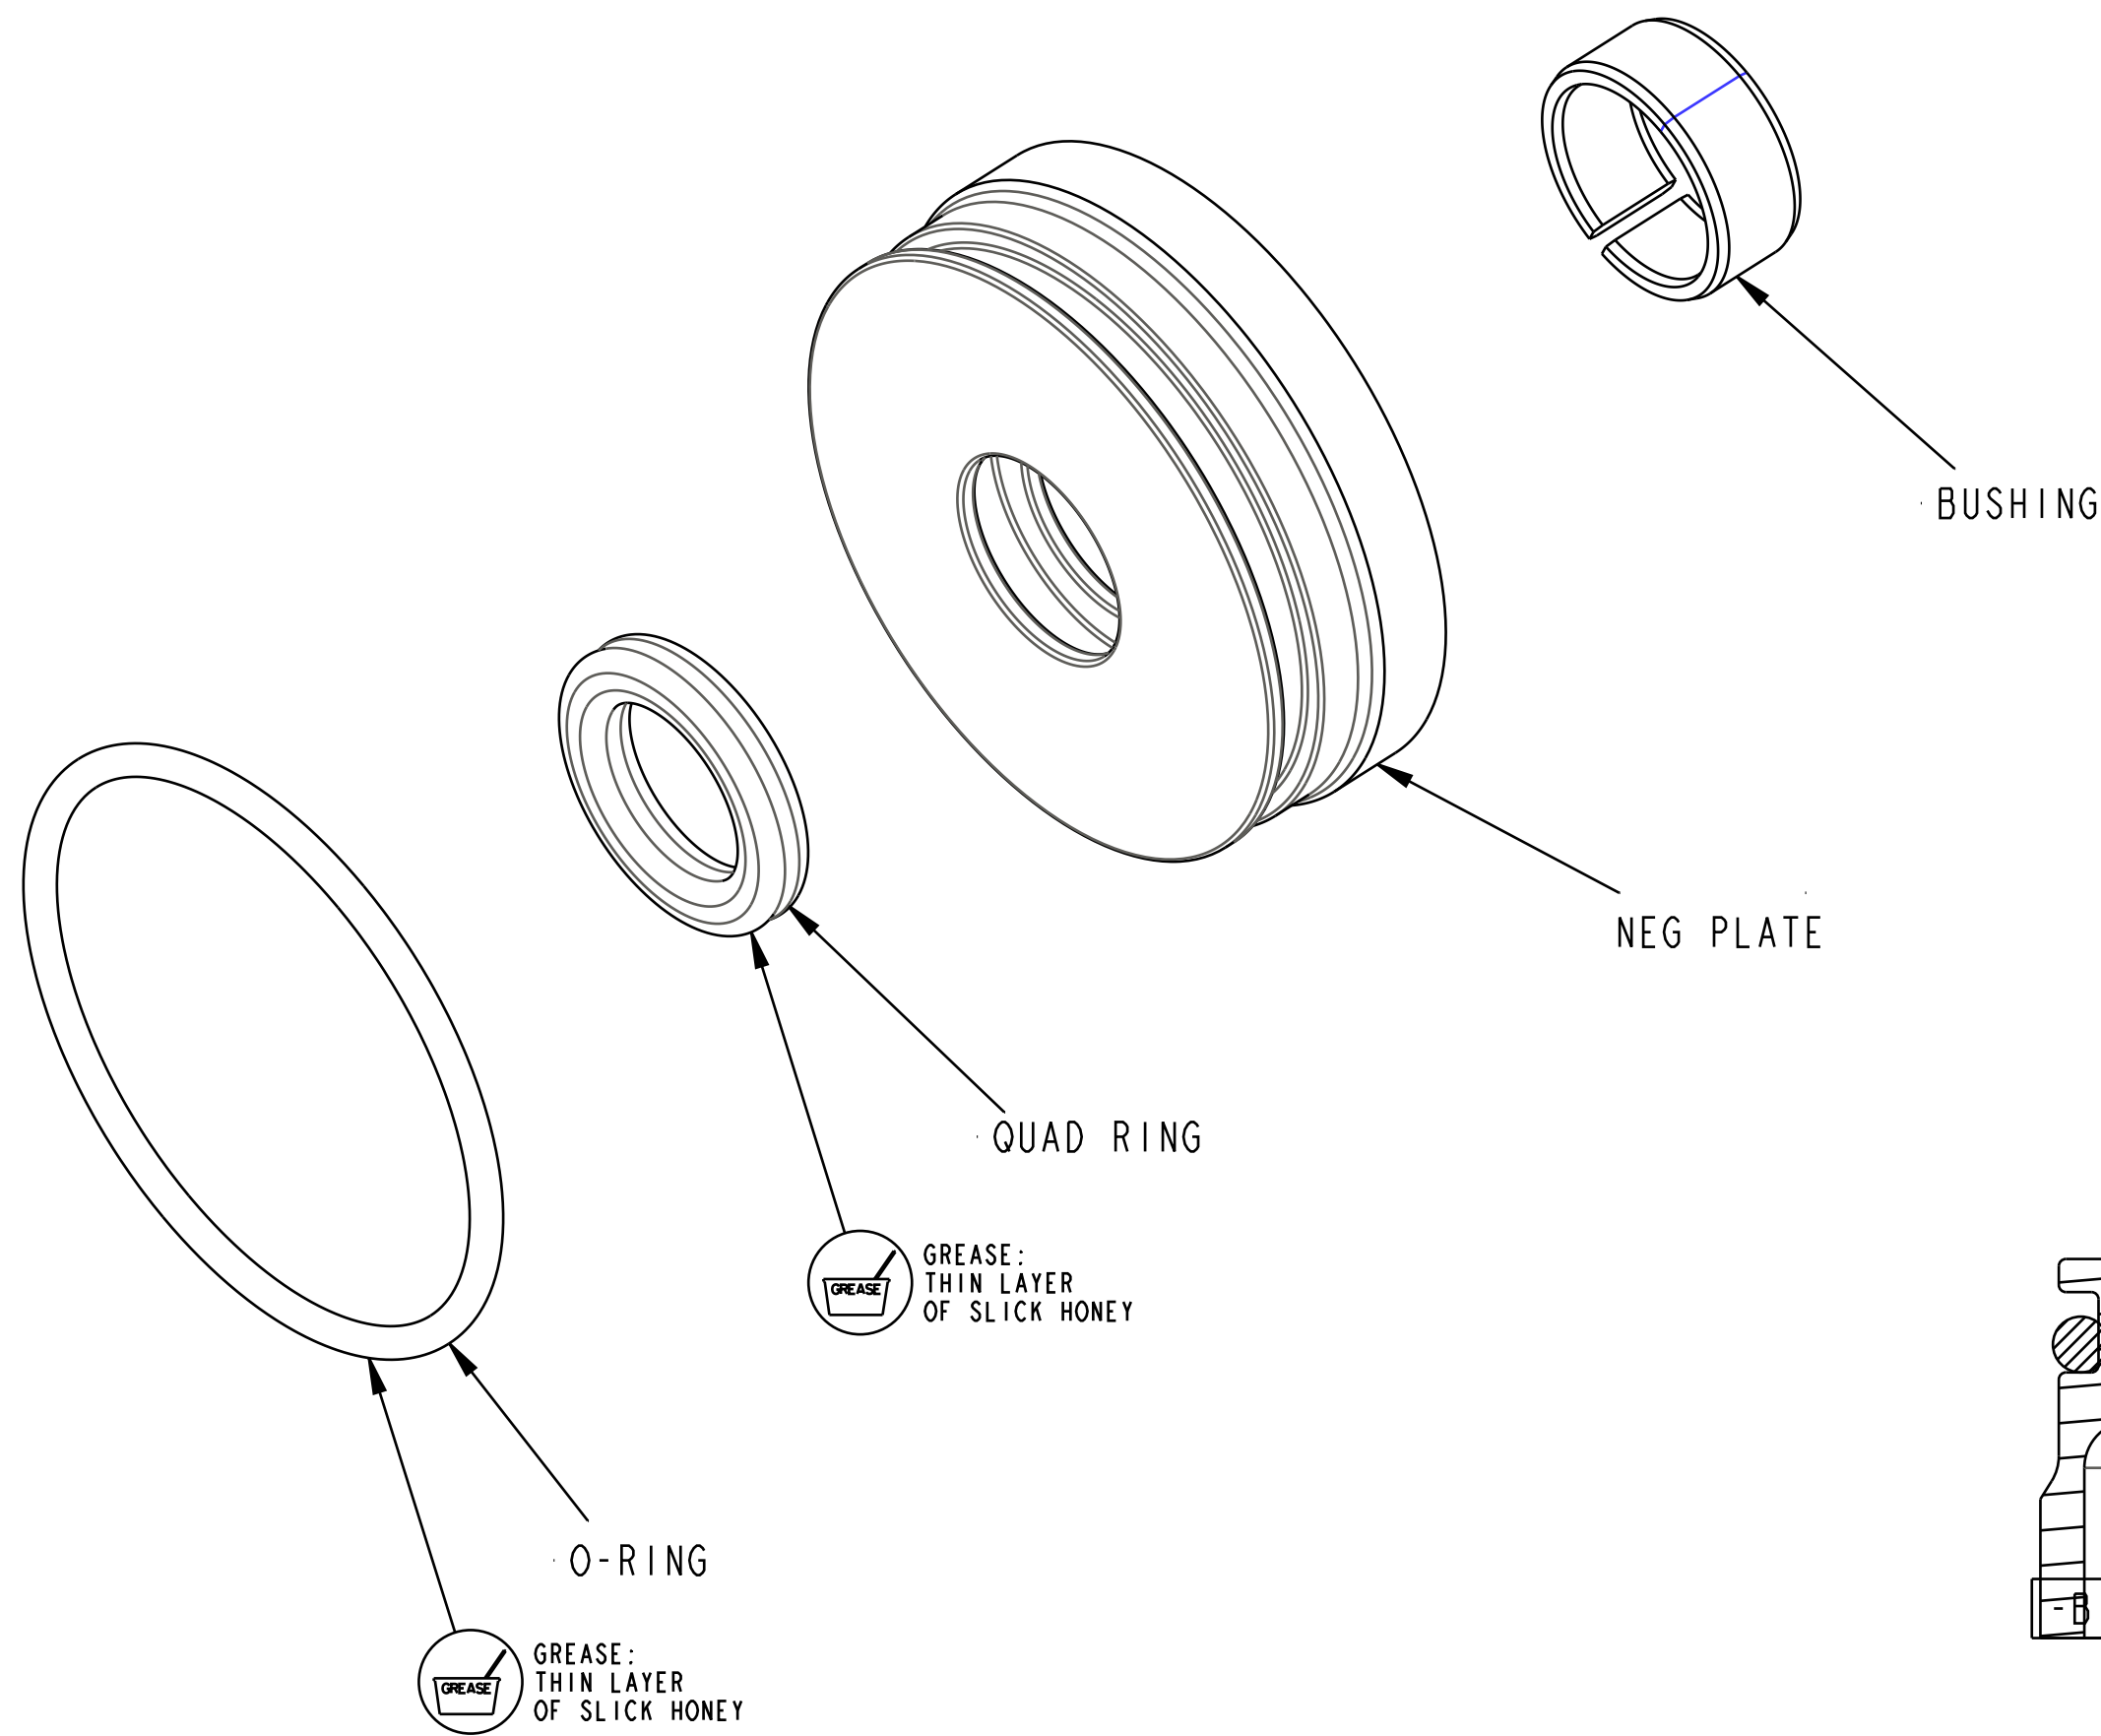

4

3

2

1

SECTION A-A  
SCALE 5:1

**FOX** **FOX Factory, Inc.** Ph 831-768-1100  
130 Hangar Way, Watsonville, CA 95076 USA Fax 831-768-9312

TITLE  
Neg Plate Subassembly, FLOAT LC NA 2,  
2022 34, All Travels, 1.214 Bore

SIZE DWG. NO. **C** 820-02-597-KIT  
PLOT SCALE 3:1 SHEET 1 OF 1

- PROPRIETARY -  
THIS DOCUMENT CONTAINS CONFIDENTIAL, PROPRIETARY INFORMATION  
THAT IS FOX PROPERTY. DO NOT DISCLOSE TO OR DUPLICATE  
FOR OTHERS EXCEPT AS AUTHORIZED BY FOX.