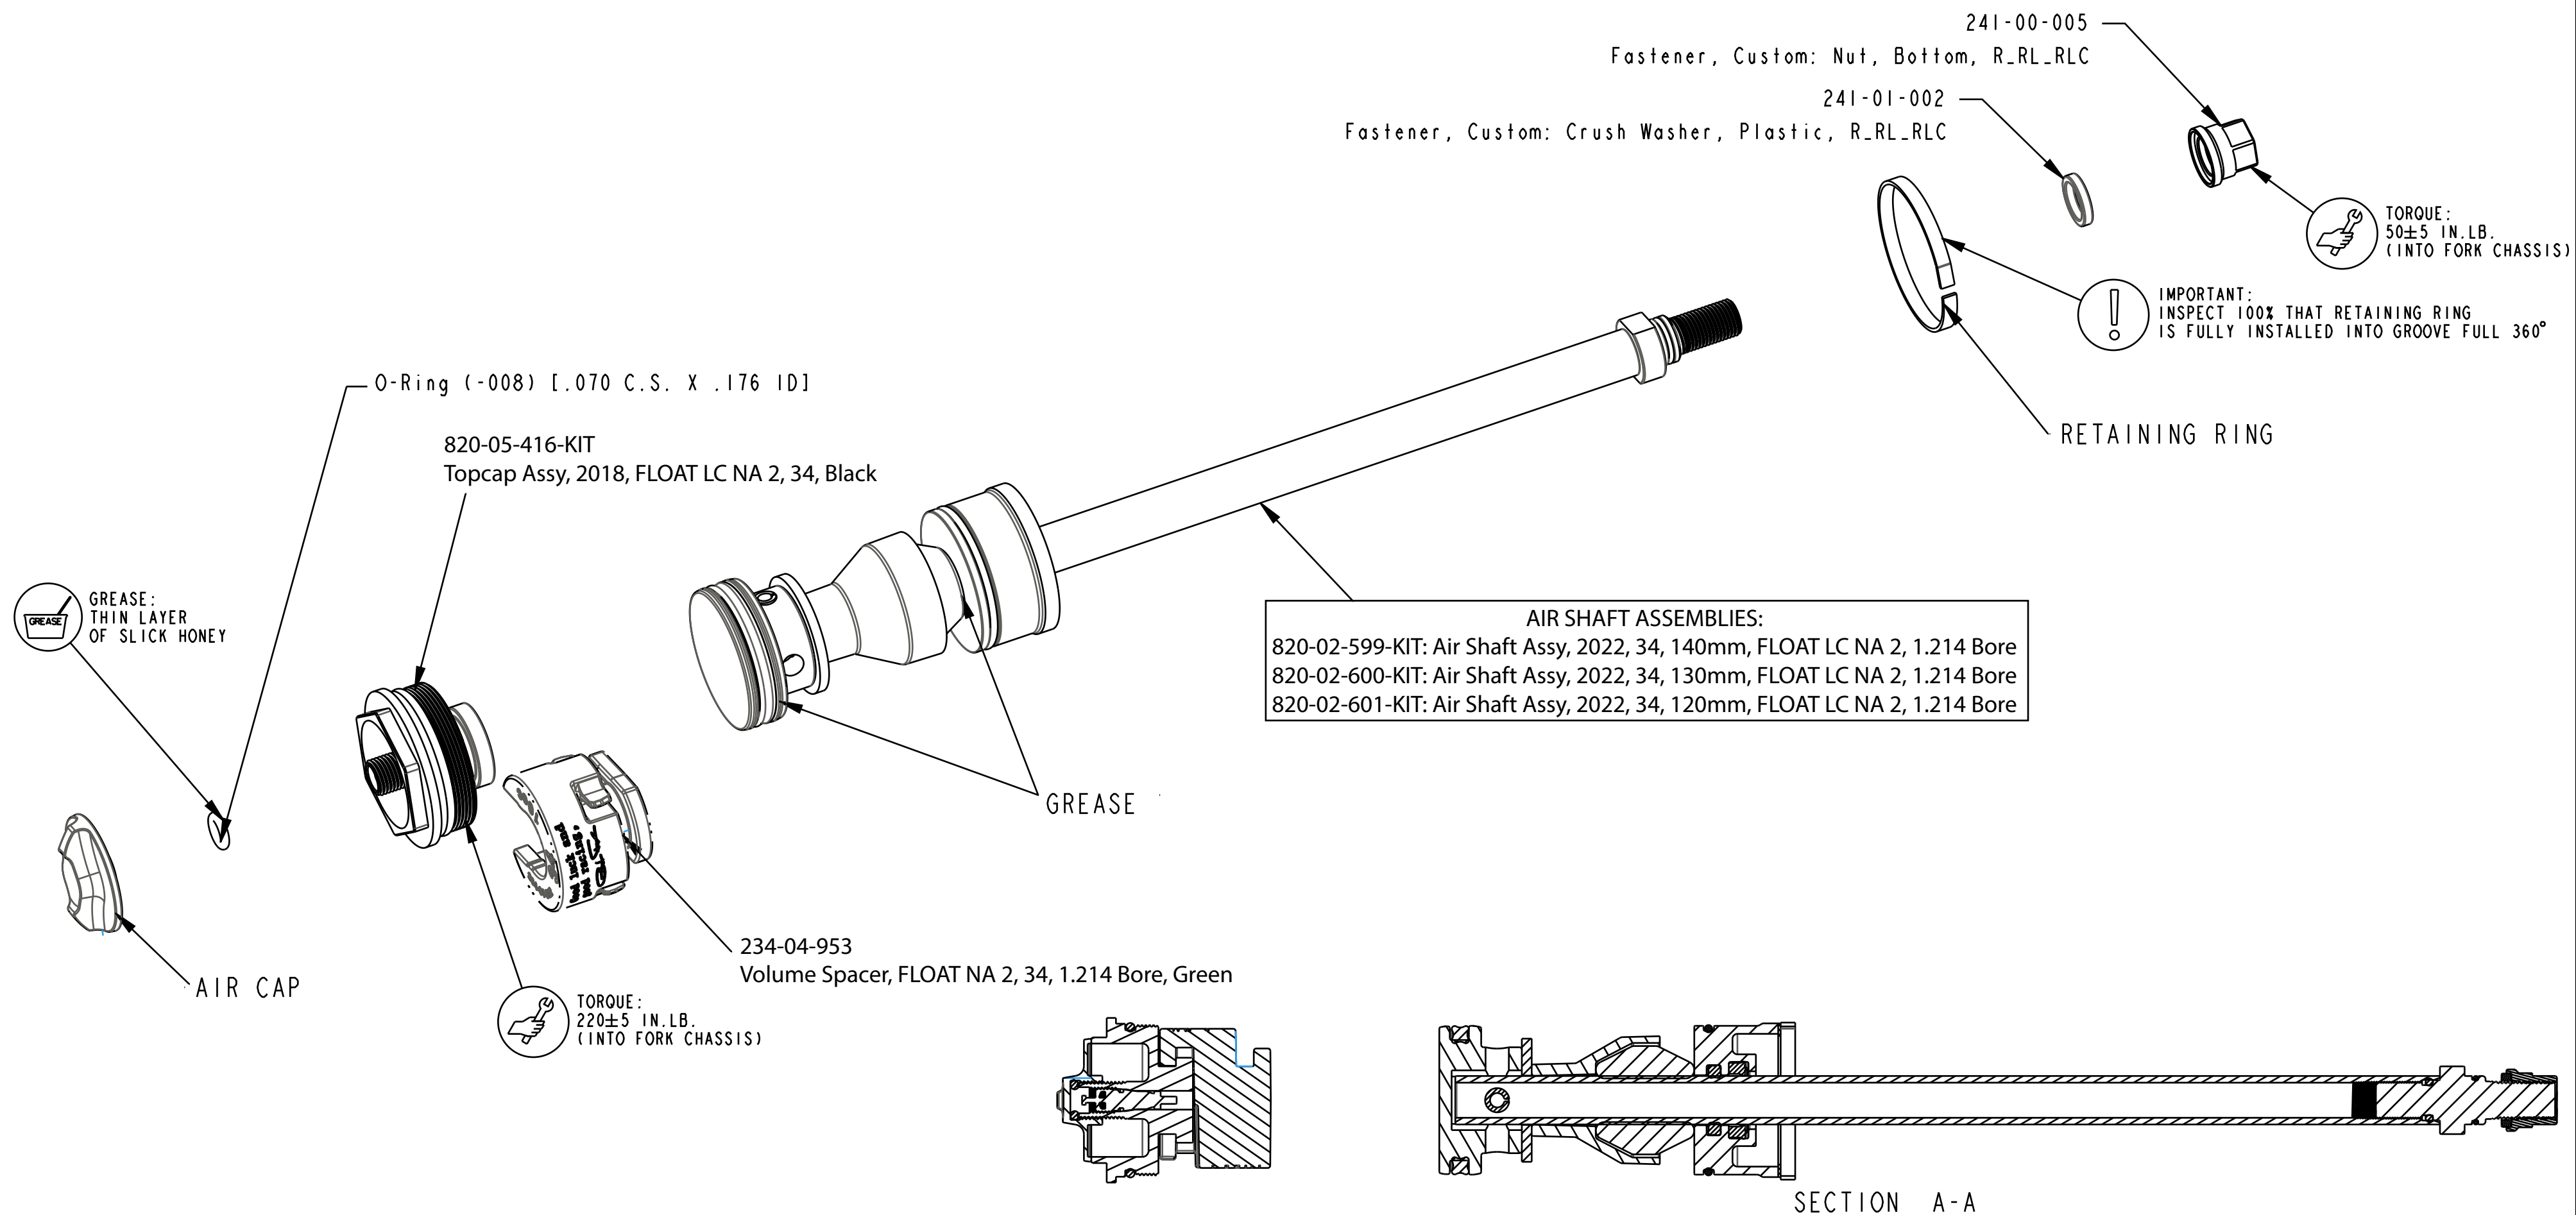

B

B

A

A

- PROPRIETARY -  
THIS DOCUMENT CONTAINS CONFIDENTIAL, PROPRIETARY INFORMATION  
THAT IS FOX PROPERTY. DO NOT DISCLOSE TO OR DUPLICATE  
FOR OTHERS EXCEPT AS AUTHORIZED BY FOX.

	<b>FOX Factory, Inc.</b> 130 Hangar Way, Watsonville, CA 95076 USA Ph 831-768-1100 Fax 831-768-9312
	<b>TITLE</b> Air Spring Assemblies 2022 34 FLOAT NA2
<b>SIZE</b>   DWG. NO. <b>C</b>	<b>PLOT SCALE</b>   .00:1
SHEET 1 OF 1	