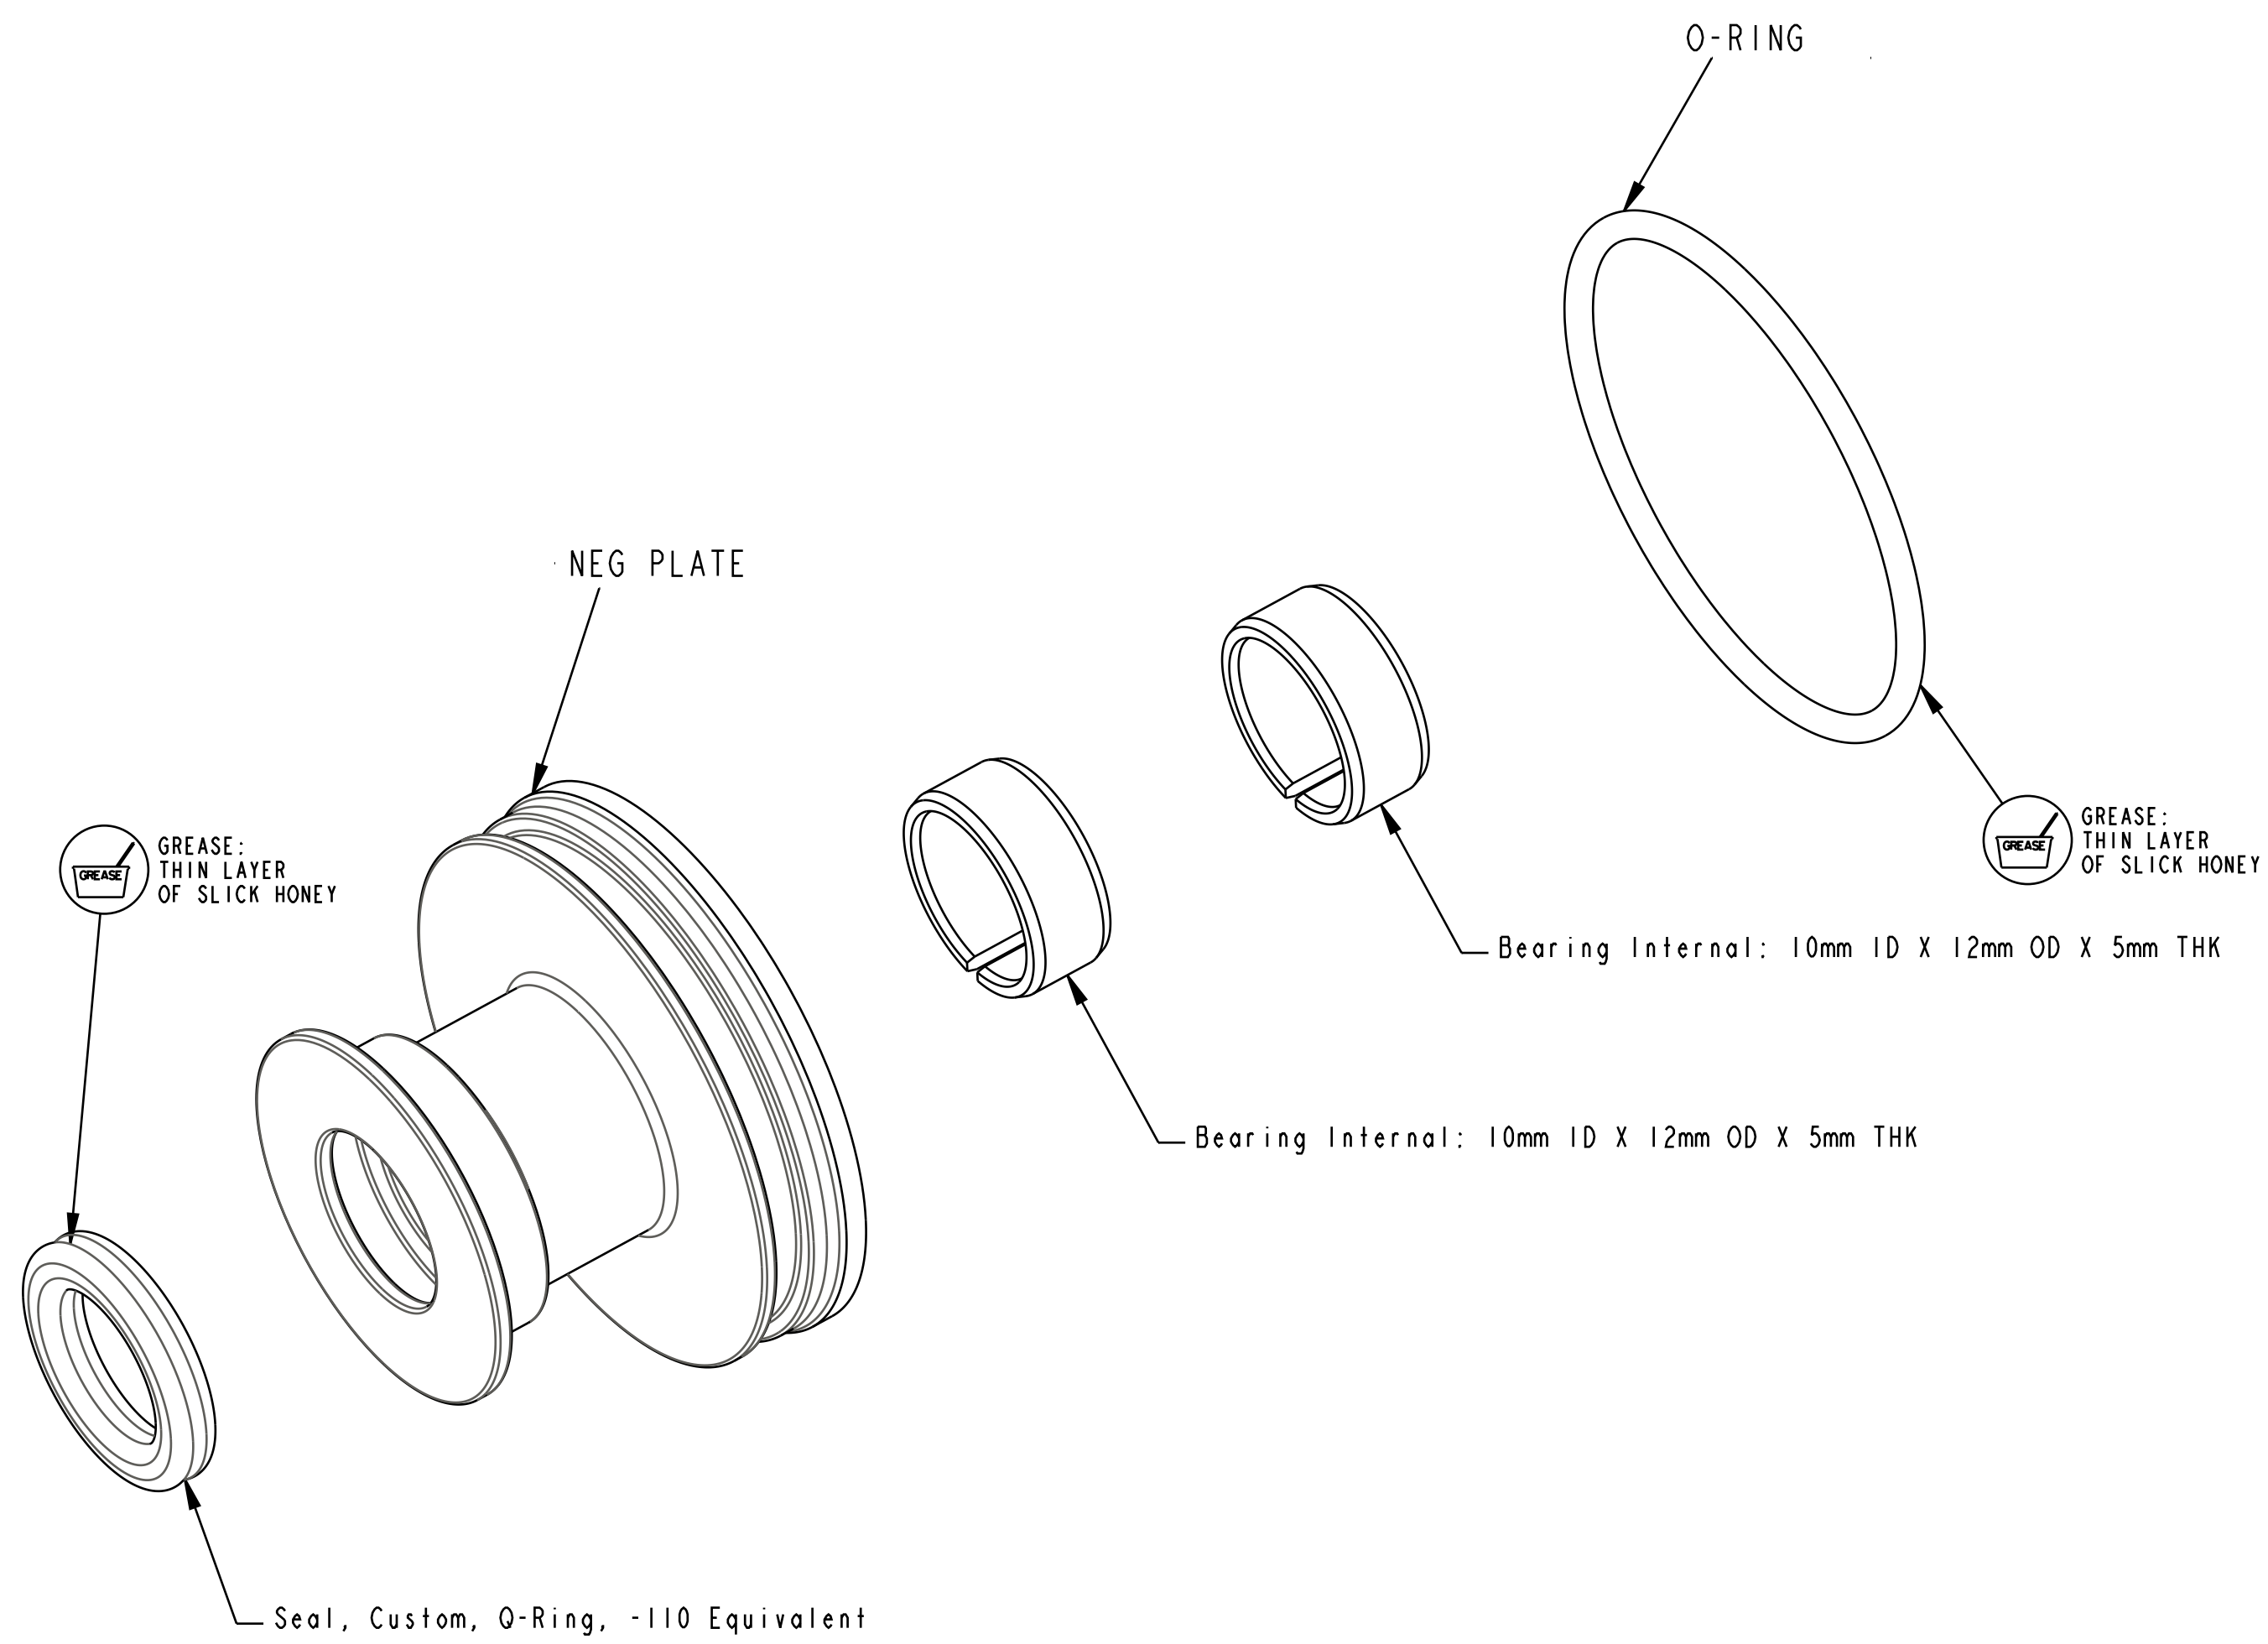

B

B

A

A

- PROPRIETARY -
 THIS DOCUMENT CONTAINS CONFIDENTIAL, PROPRIETARY INFORMATION
 THAT IS FOX PROPERTY. DO NOT DISCLOSE TO OR DUPLICATE
 FOR OTHERS EXCEPT AS AUTHORIZED BY FOX.

		FOX Factory, Inc.	Ph 831-768-1100
		130 Hangar Way, Watsonville, CA 95076 USA	Fax 831-768-9312
TITLE Neg Plate Subassembly, 2022			
FLOAT LC NA 2, 34 SC, 1.222 Bore			
SIZE	DWG. NO.	820-02-593-KIT	
C			
PLOT SCALE	3:1	SHEET 1 OF 1	