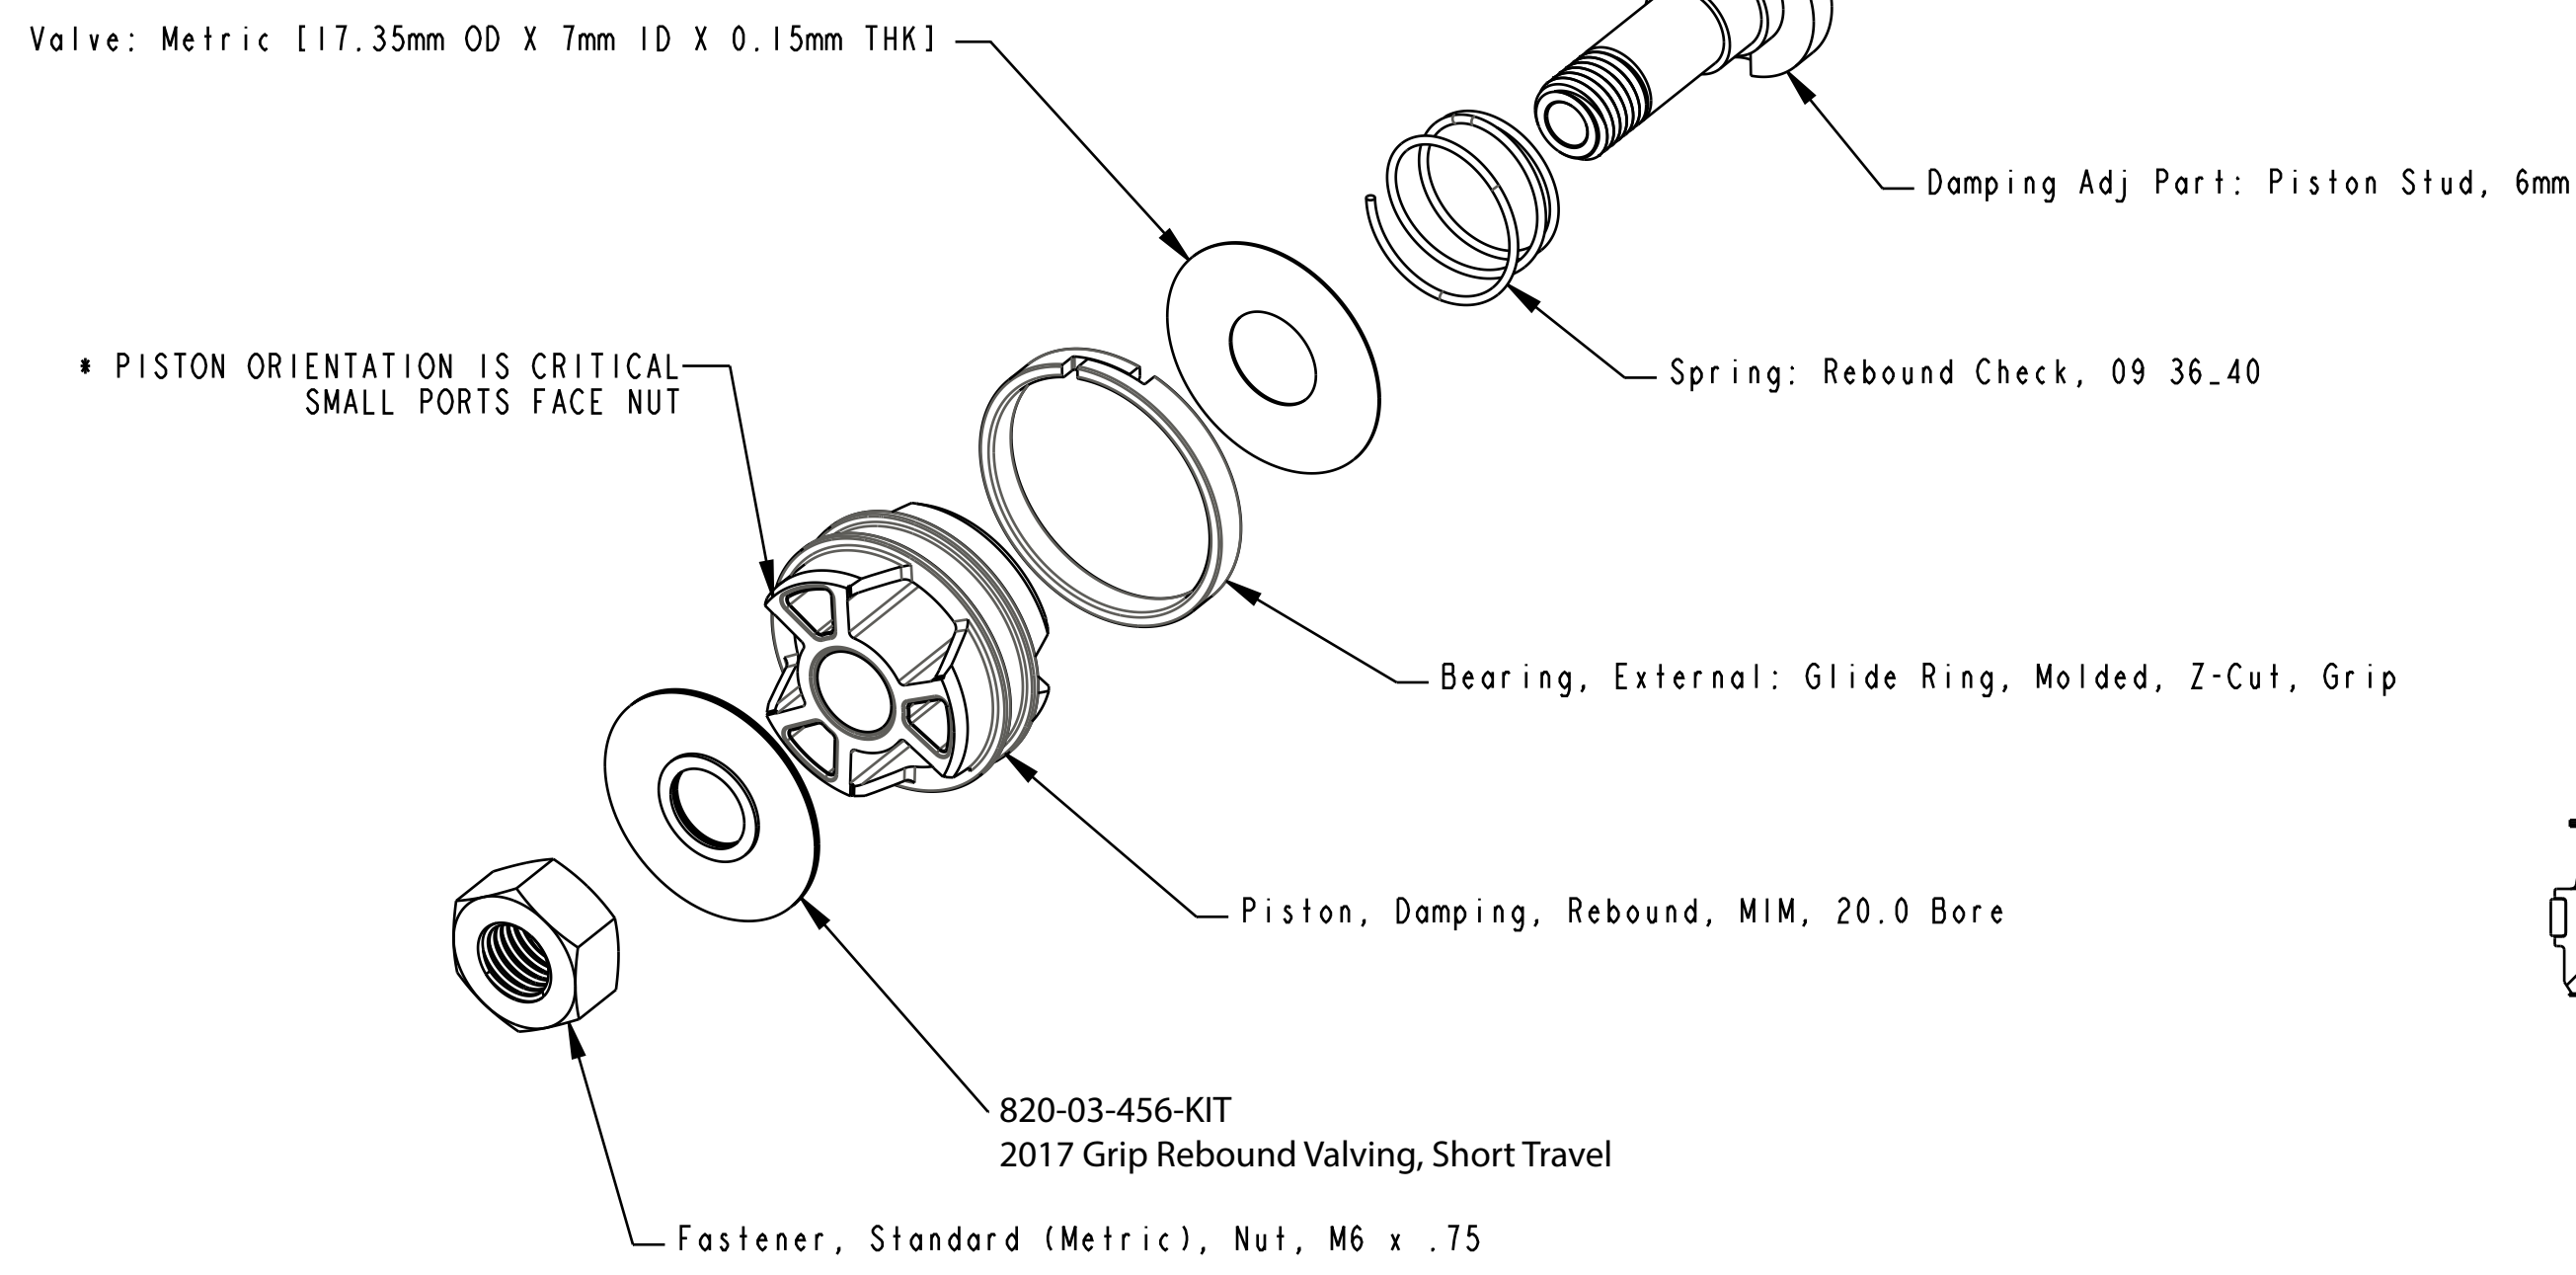

4

3

2

1

SECTION A-A

- PROPRIETARY -
THIS DOCUMENT CONTAINS CONFIDENTIAL, PROPRIETARY INFORMATION
THAT IS FOX PROPERTY. DO NOT DISCLOSE TO OR DUPLICATE
FOR OTHERS EXCEPT AS AUTHORIZED BY FOX.

		FOX Factory, Inc.	Ph 831-768-1100
		130 Hangar Way, Watsonville, CA 95076 USA	Fax 831-768-9312
TITLE			
2017 Grip Rebound Piston Assy, Short Travel			
SIZE		DWG. NO.	
C		820-03-458-KIT	
PLOT SCALE 2.00:1		SHEET 1 OF 1	