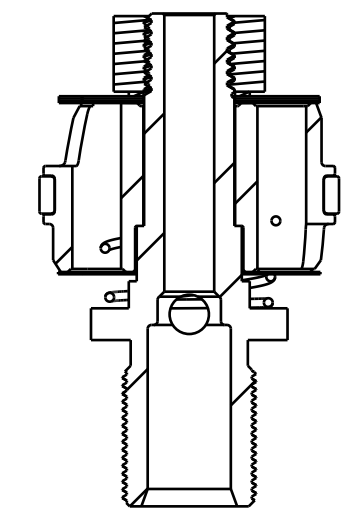

4

3

2

1

SECTION A-A

- PROPRIETARY -
THIS DOCUMENT CONTAINS CONFIDENTIAL, PROPRIETARY INFORMATION
THAT IS FOX PROPERTY. DO NOT DISCLOSE TO OR DUPLICATE
FOR OTHERS EXCEPT AS AUTHORIZED BY FOX.

		FOX Factory, Inc.	Ph 831-768-1100
		130 Hangar Way, Watsonville, CA 95076 USA	Fax 831-768-9312
TITLE			
2017 Grip Rebound Piston Assy, Short Travel			
SIZE		DWG. NO.	
C		820-03-458-KIT	
PLOT SCALE 2.00:1		SHEET 1 OF 1	