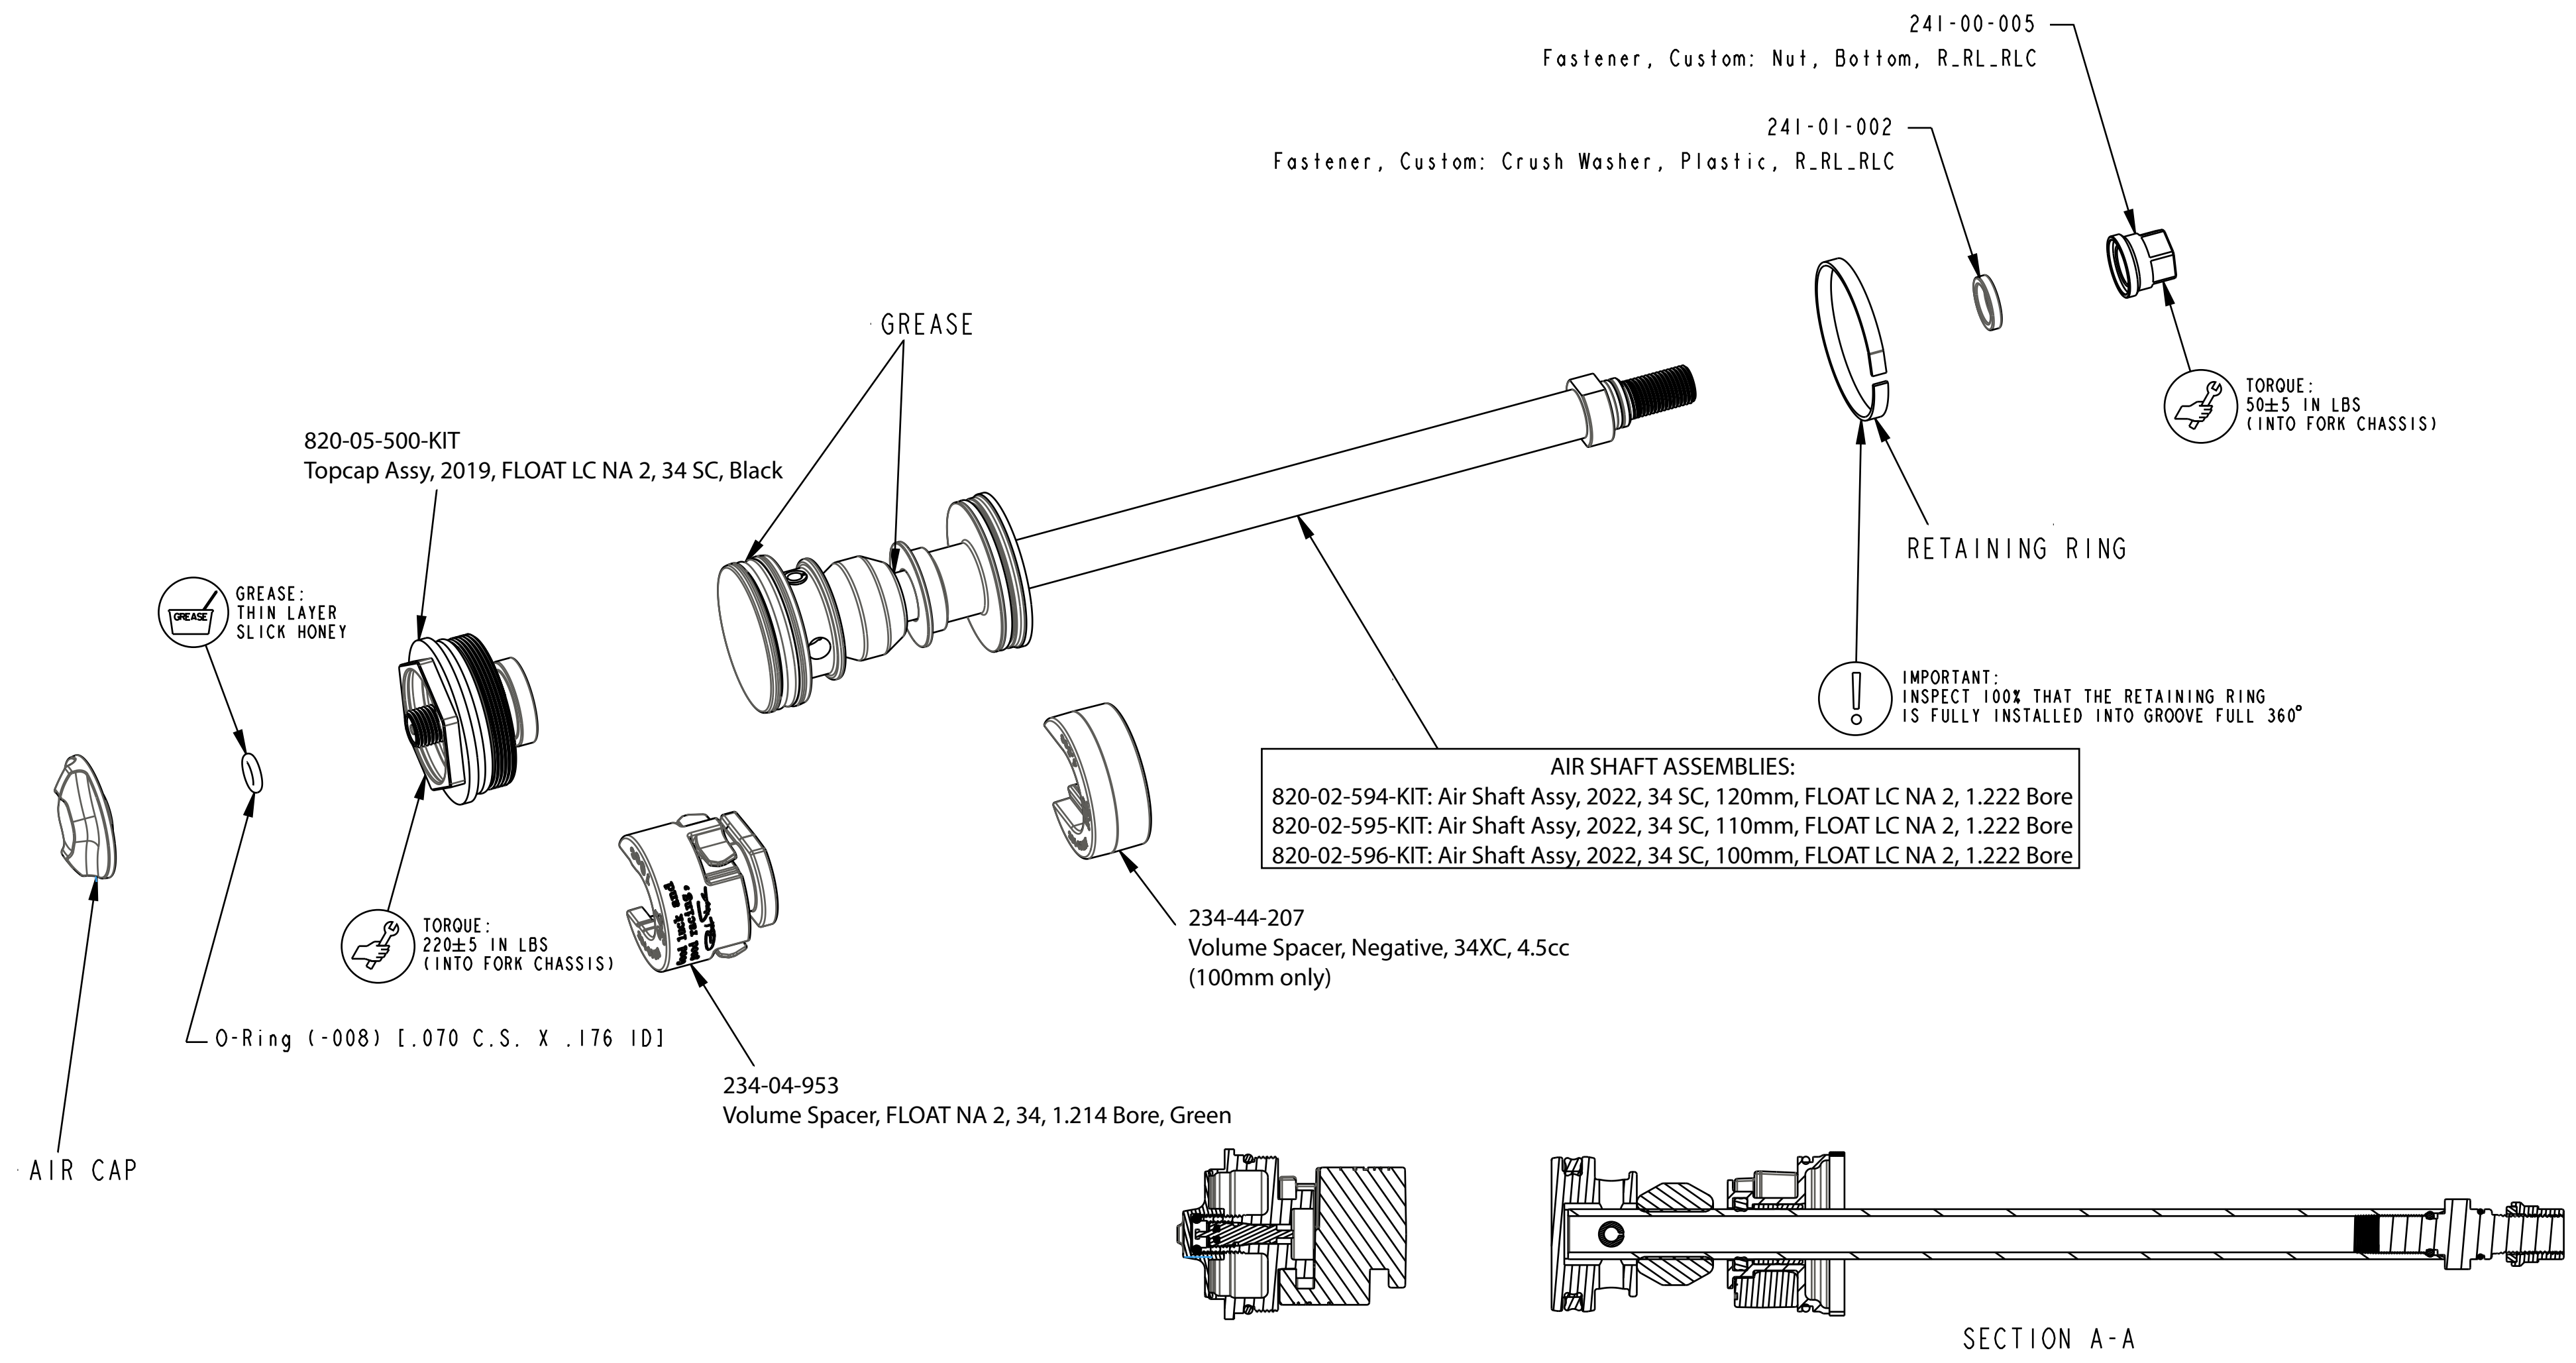

B

B

A

A

- PROPRIETARY -
THIS DOCUMENT CONTAINS CONFIDENTIAL, PROPRIETARY INFORMATION
THAT IS FOX PROPERTY. DO NOT DISCLOSE TO OR DUPLICATE
FOR OTHERS EXCEPT AS AUTHORIZED BY FOX.

		FOX Factory, Inc.	Ph 831-768-1100
		130 Hangar Way, Watsonville, CA 95076 USA	Fax 831-768-9312
TITLE			
Air Spring Assemblies 2022			
34 SC 120 MAX FLOAT NA2			
SIZE		DWG. NO.	
C			
PLOT SCALE		1:1	
			SHEET 1 OF 1

4

3

2

1