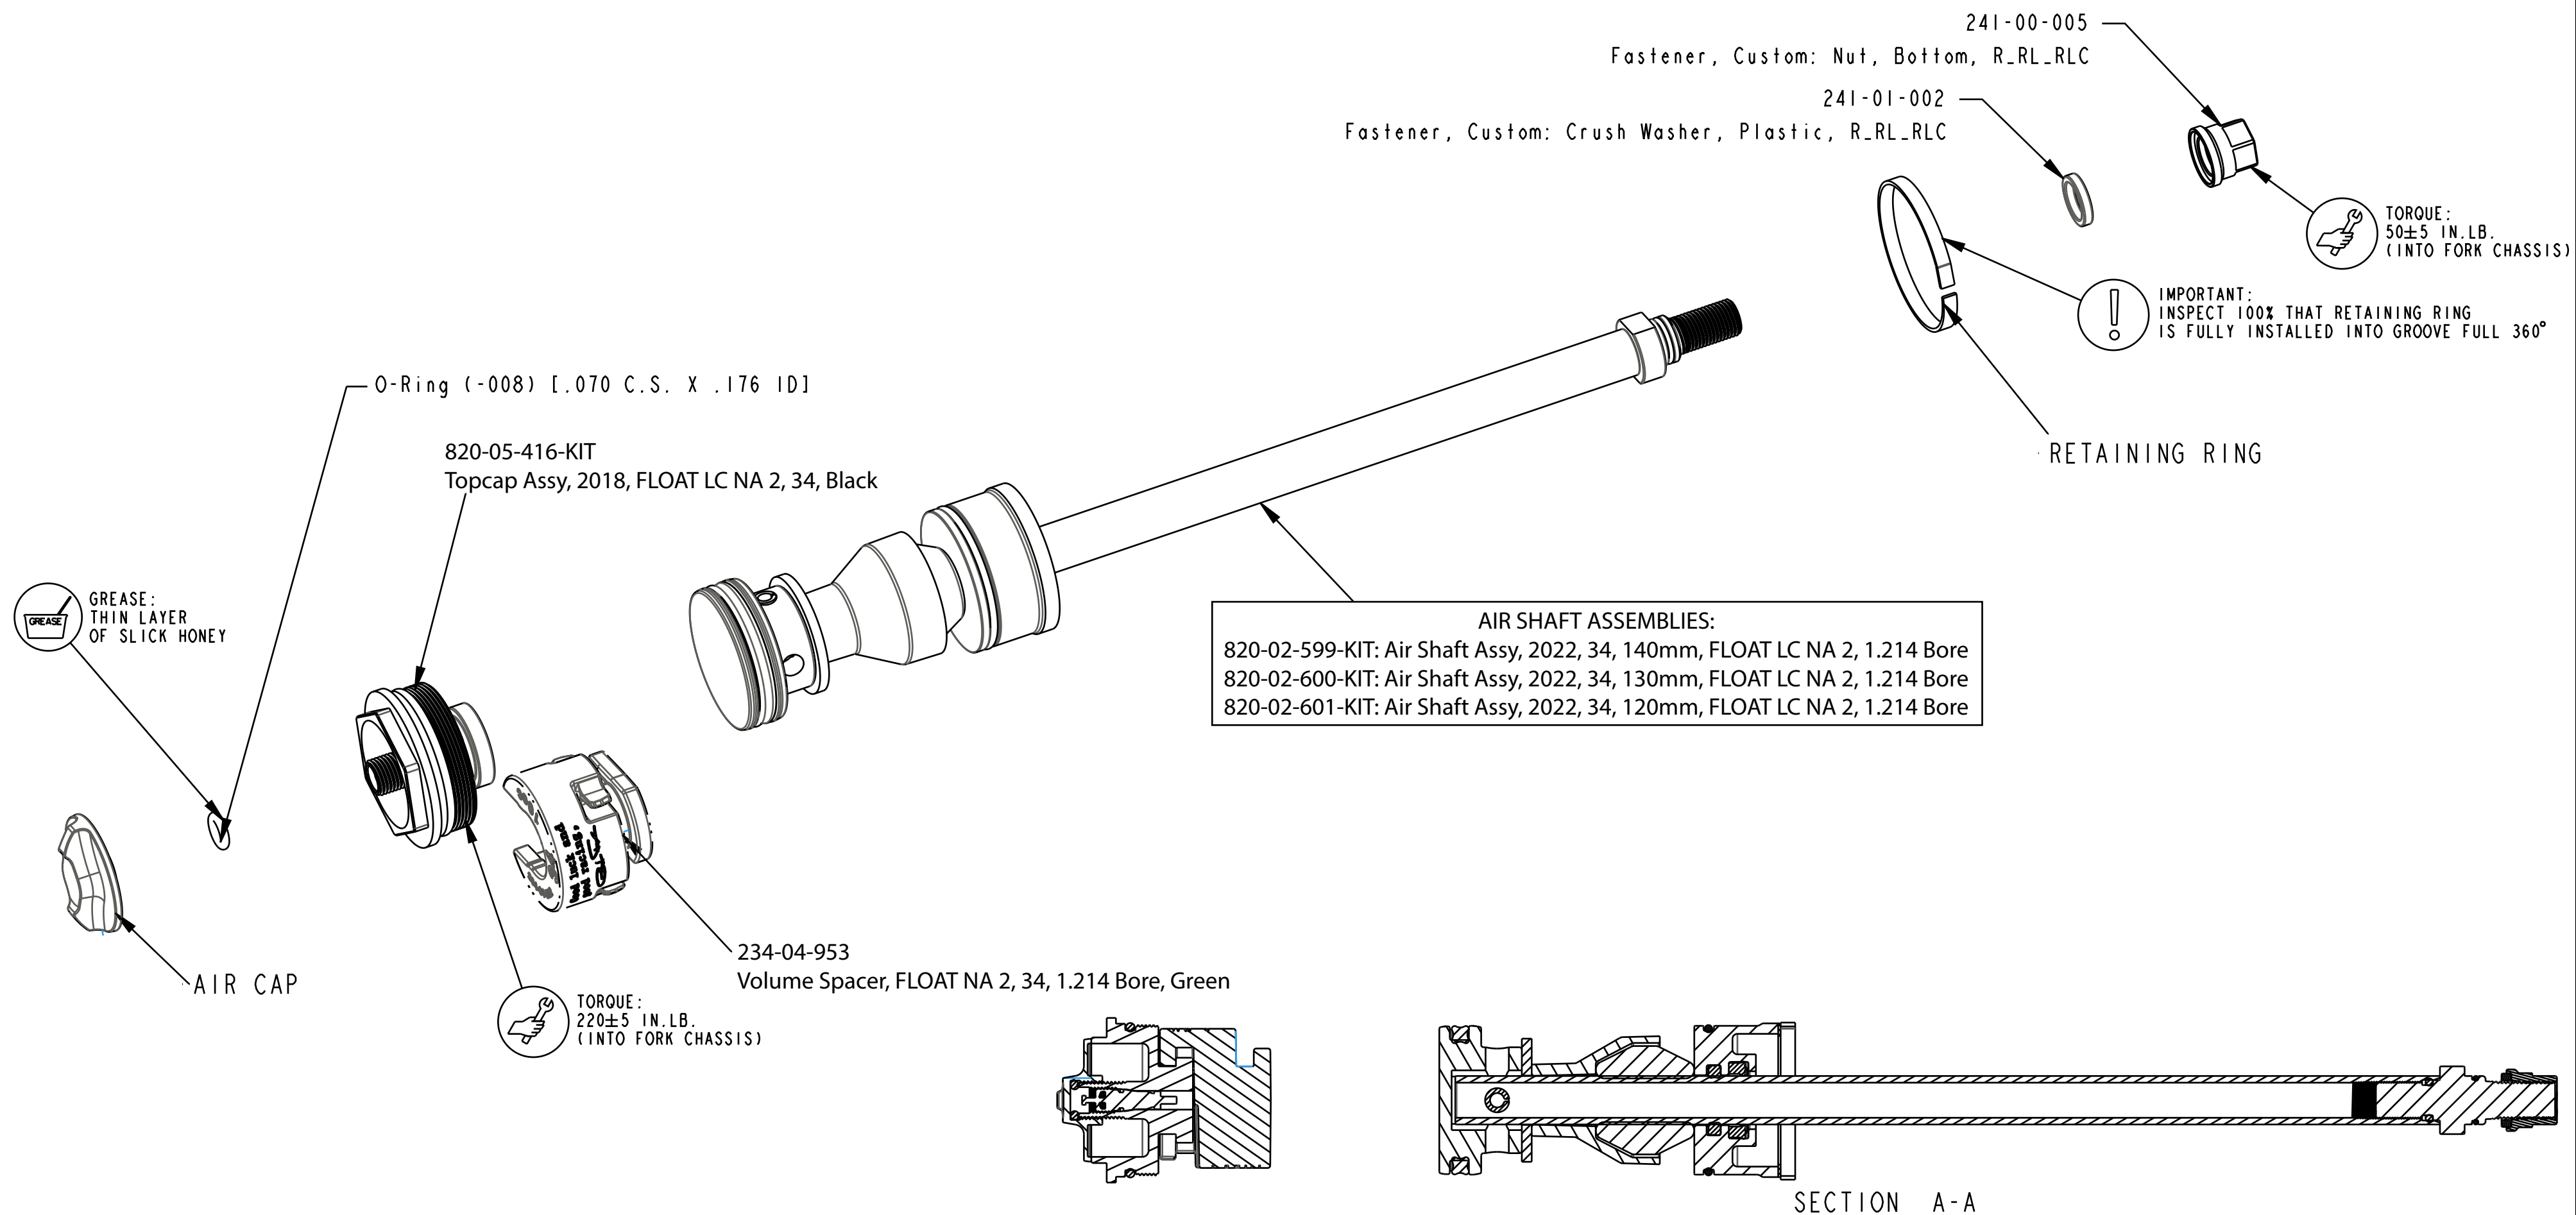

B

B

A

A

- PROPRIETARY -
THIS DOCUMENT CONTAINS CONFIDENTIAL, PROPRIETARY INFORMATION
THAT IS FOX PROPERTY. DO NOT DISCLOSE TO OR DUPLICATE
FOR OTHERS EXCEPT AS AUTHORIZED BY FOX.

		FOX Factory, Inc.	Ph 831-768-1100
130 Hangar Way, Watsonville, CA 95076 USA		Fox 831-768-9312	
TITLE			
2022 34 FLOAT NA2			
AIR SPRING ASSEMBLIES			
SIZE DWG. NO.			
C			
PLOT SCALE .00:1		SHEET OF	