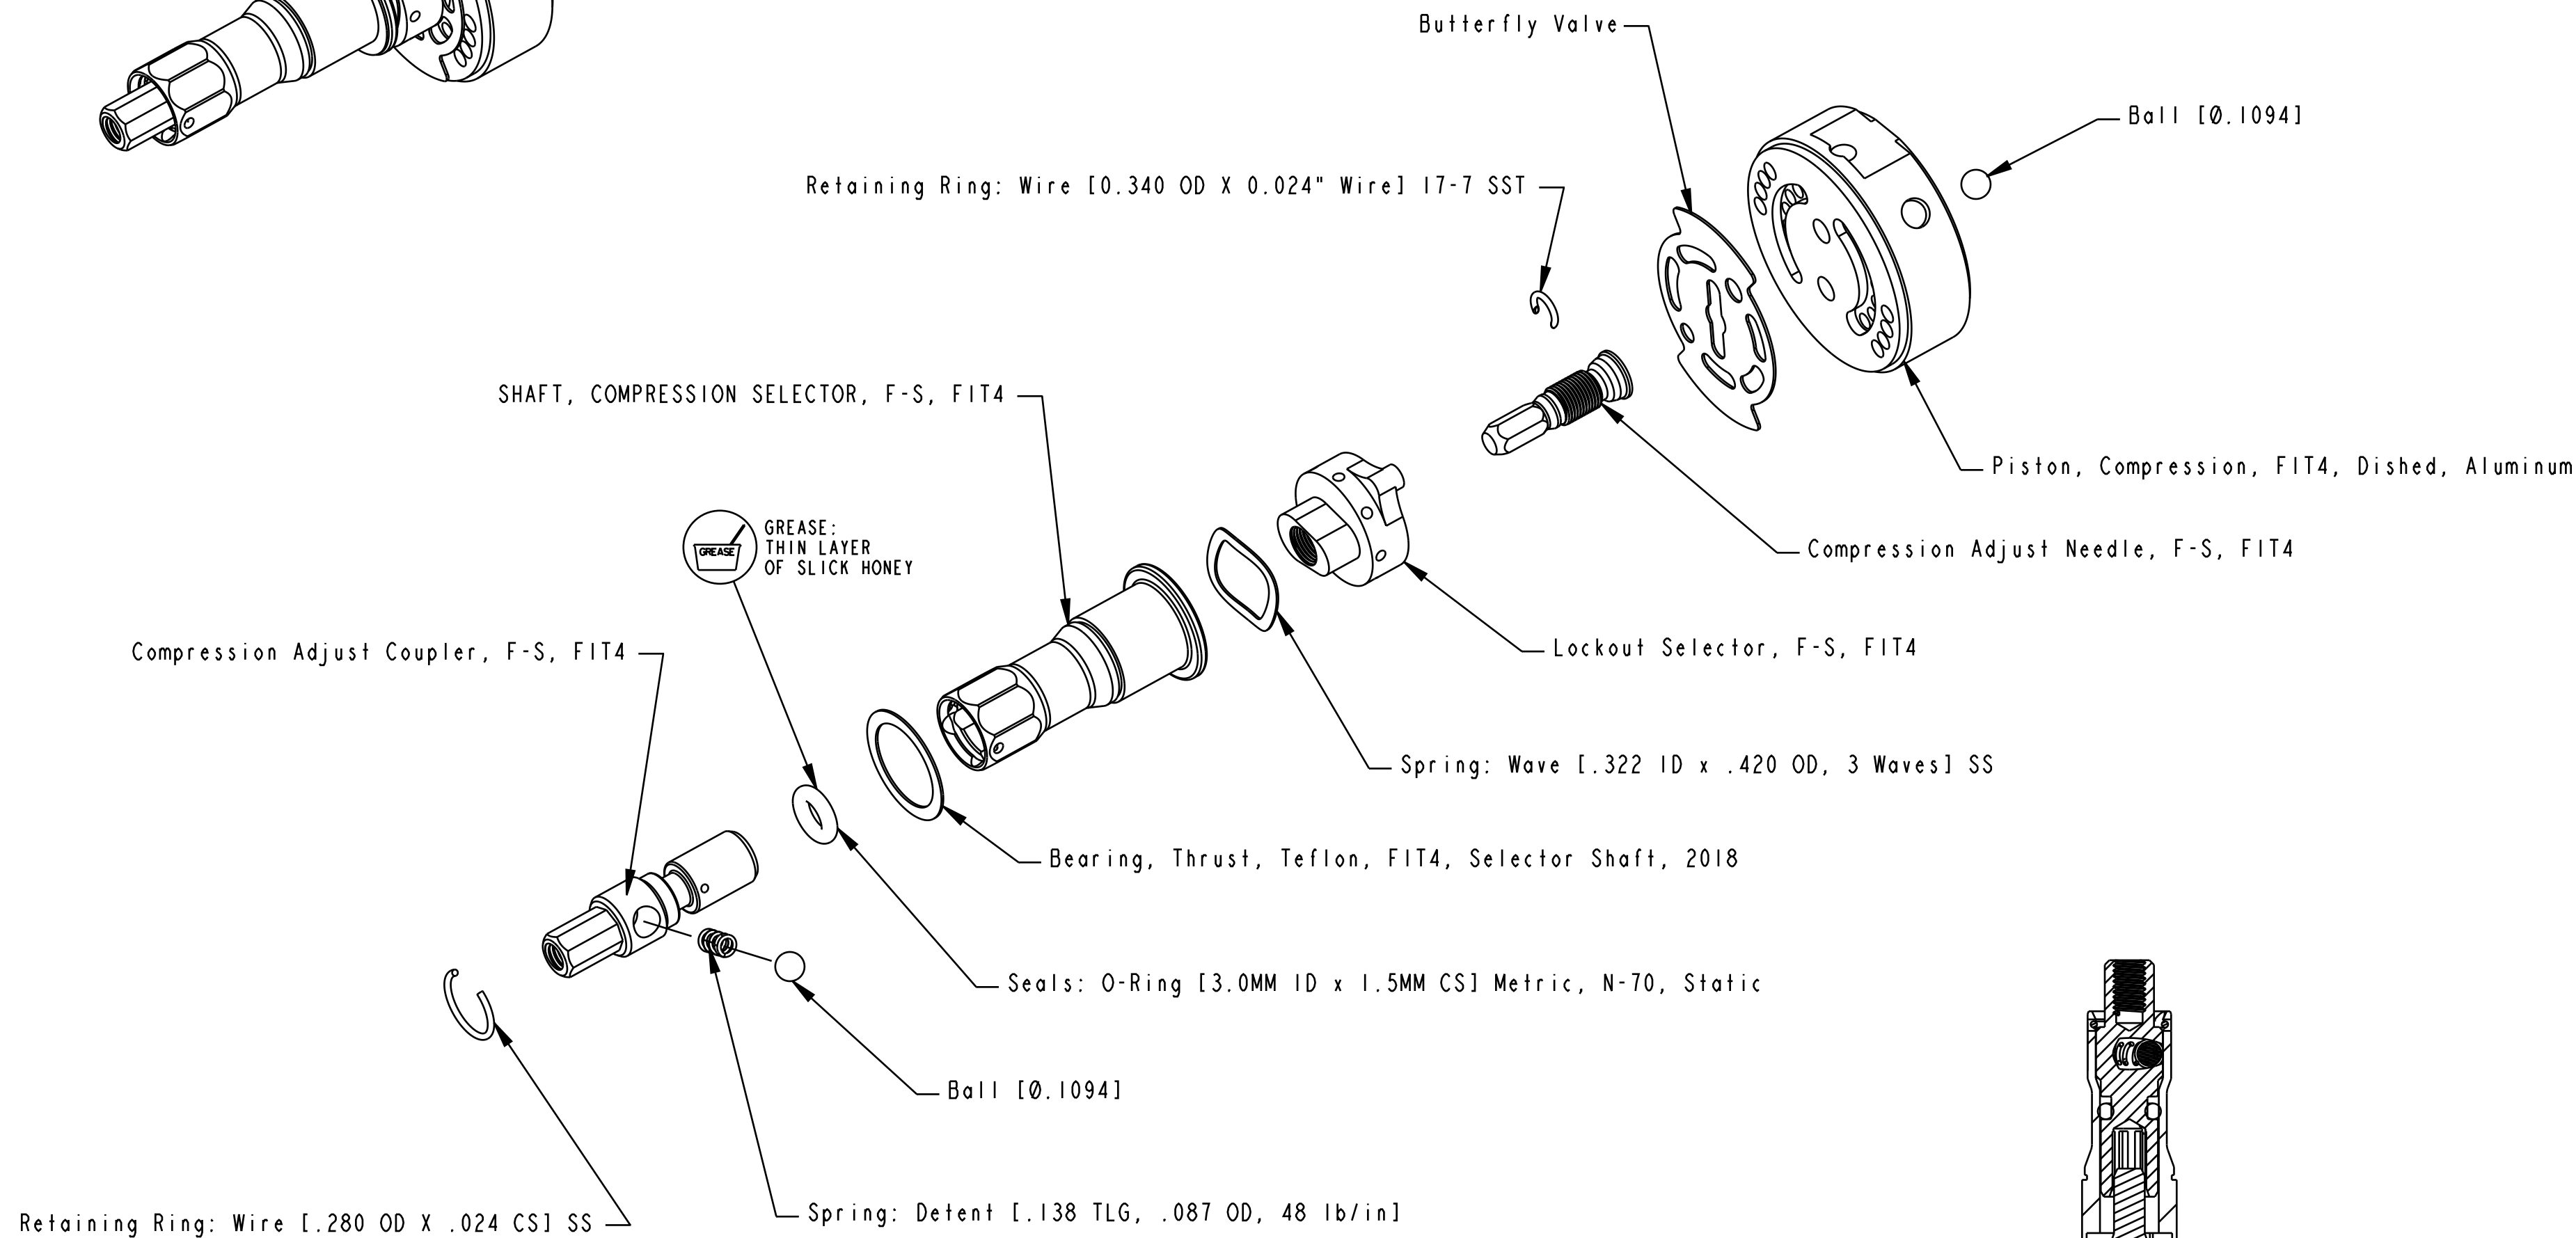

B

B

A

A

- PROPRIETARY -
 THIS DOCUMENT CONTAINS CONFIDENTIAL, PROPRIETARY INFORMATION
 THAT IS FOX PROPERTY. DO NOT DISCLOSE TO OR DUPLICATE
 FOR OTHERS EXCEPT AS AUTHORIZED BY FOX.

FOX	FOX Factory, Inc.	Ph 831-768-1100
	130 Hangar Way, Watsonville, CA 95076 USA	Fax 831-768-9312
TITLE	2022 34 NON-SC FIT4	
	REMOTE TOPCAP PARTS	
SIZE DWG. NO.	C	
PLOT SCALE	2.00:1	SHEET 1 OF 1