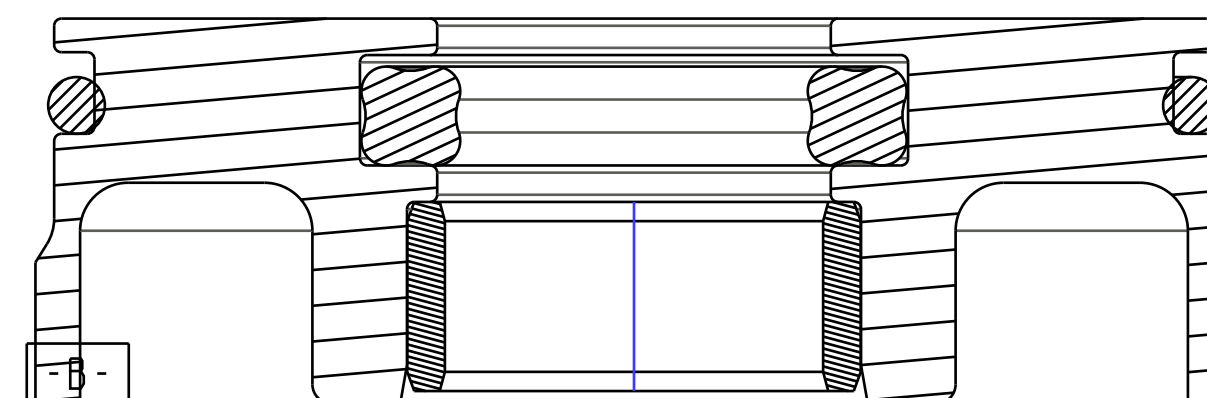

4

3

2

1

SECTION A-A  
SCALE 5:1

**FOX** **FOX Factory, Inc.** Ph 831-768-1100  
130 Hangor Way, Watsonville, CA 95076 USA Fax 831-768-9312

TITLE  
Neg Plate Subassembly, FLOAT LC NA 2,  
2022 34, All Travels, 1.214 Bore

SIZE DWG. NO. **C** 820-02-597-KIT

PLOT SCALE 3:1 SHEET 1 OF 1

- PROPRIETARY -  
THIS DOCUMENT CONTAINS CONFIDENTIAL, PROPRIETARY INFORMATION  
THAT IS FOX PROPERTY. DO NOT DISCLOSE TO OR DUPLICATE  
FOR OTHERS EXCEPT AS AUTHORIZED BY FOX.