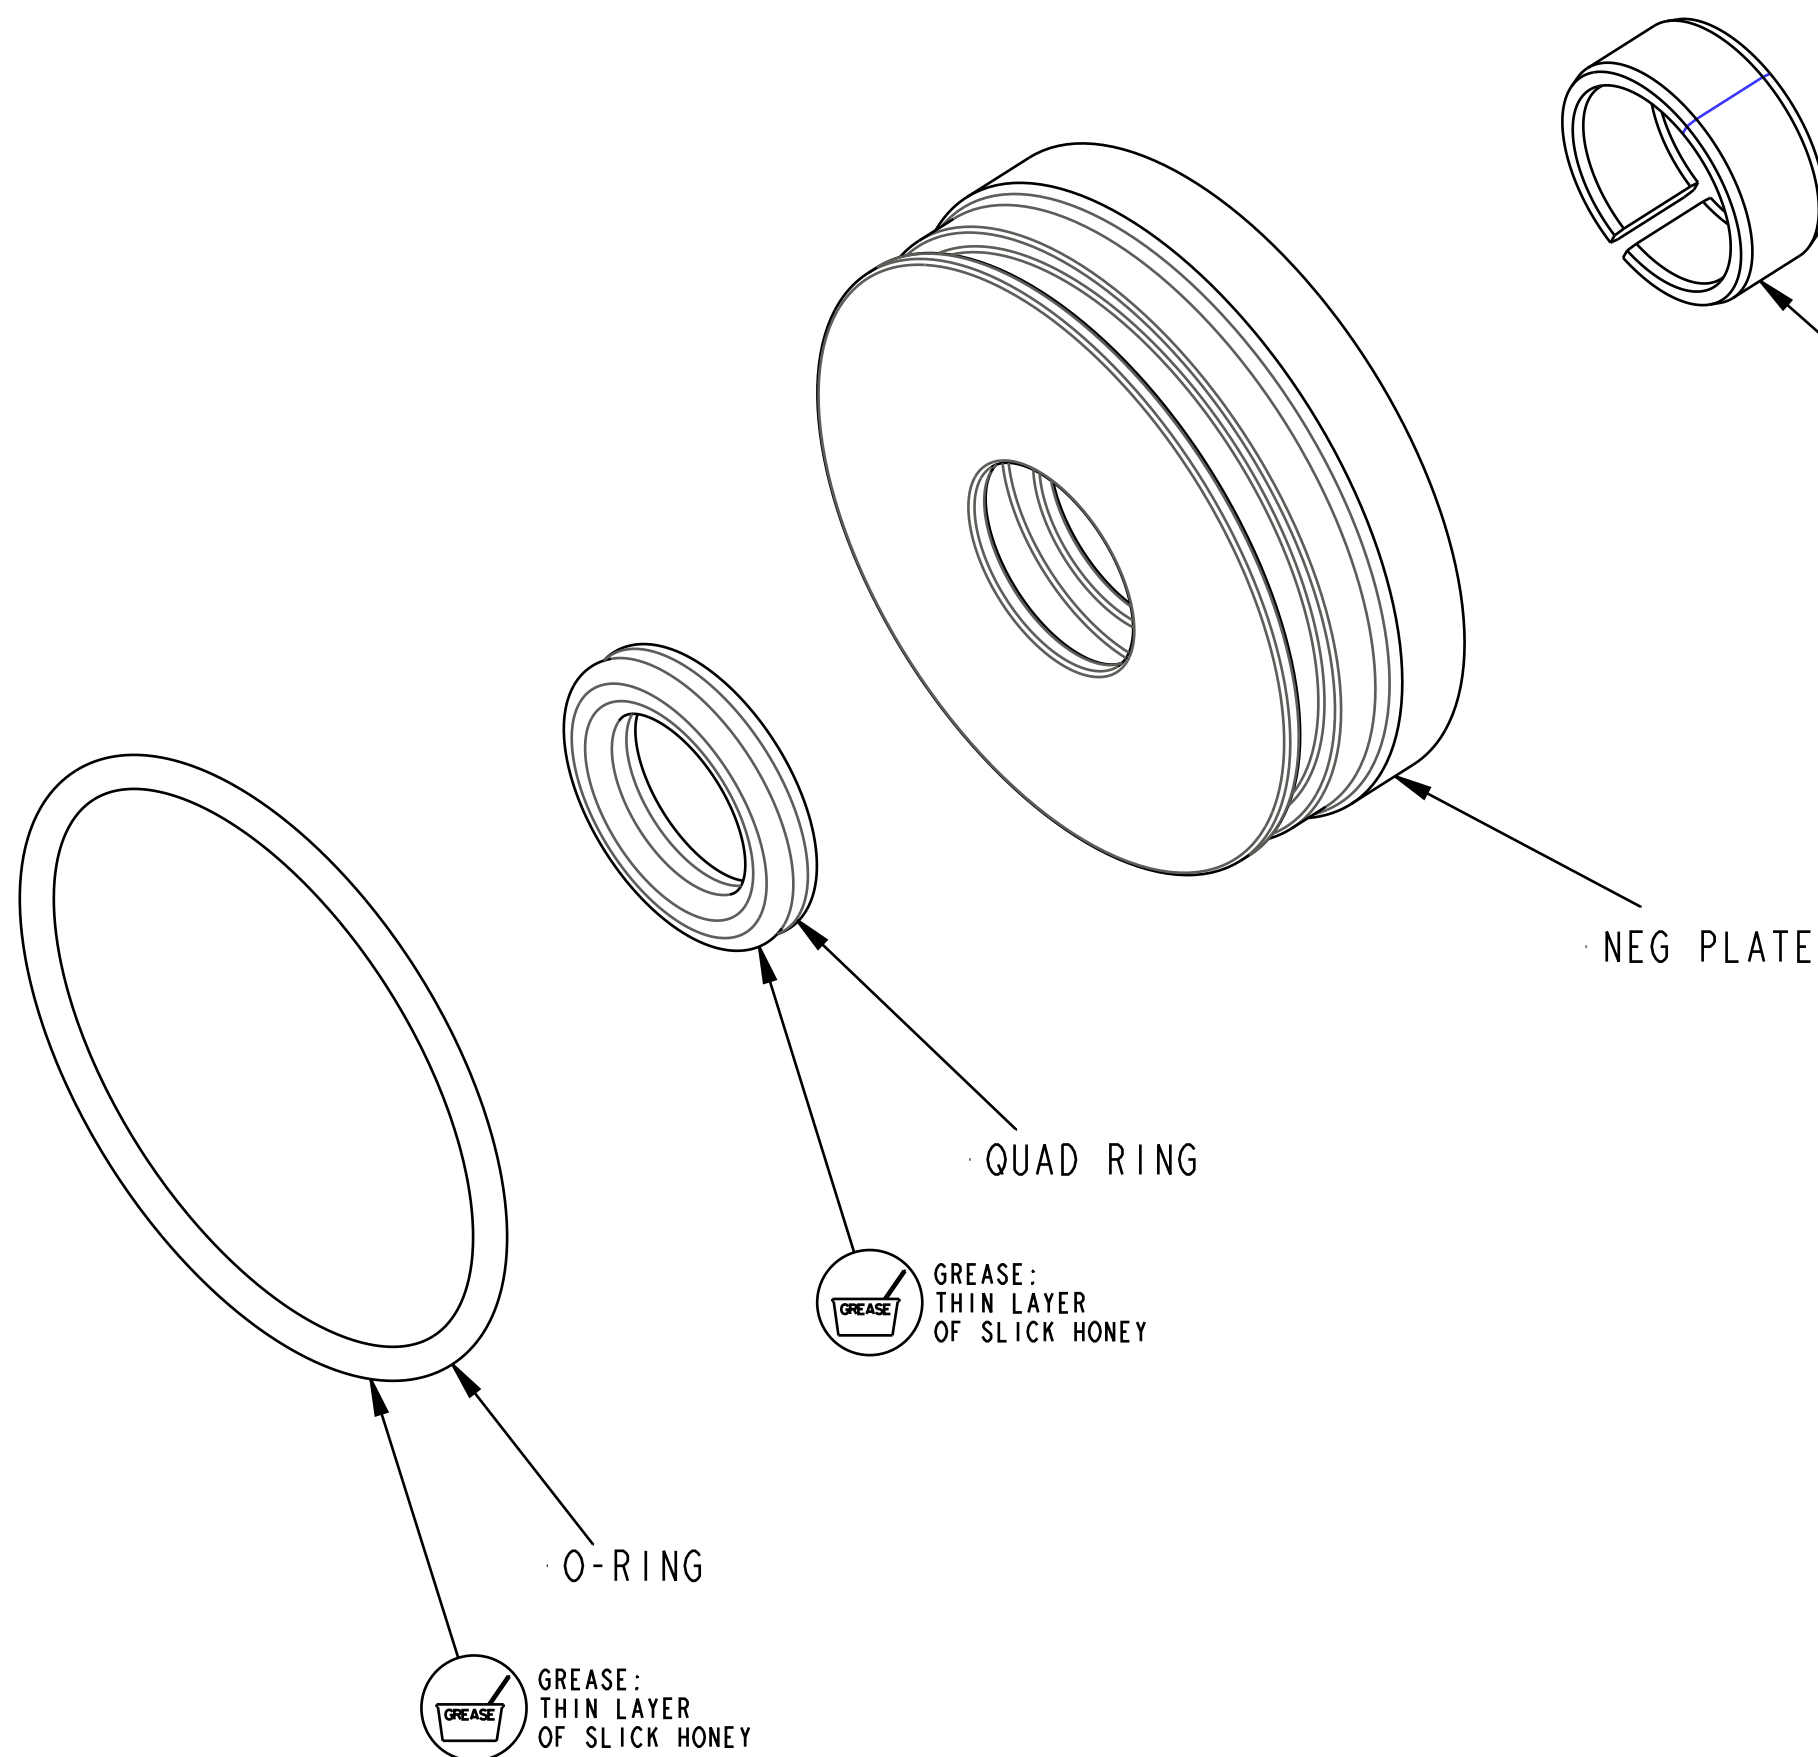

4

3

2

1

SECTION A-A  
SCALE 5:1

**FOX** **FOX Factory, Inc.** Ph 831-768-1100  
130 Hangor Way, Watsonville, CA 95076 USA Fax 831-768-9312

TITLE  
Neg Plate Subassembly, FLOAT LC NA 2,  
2022 34, All Travels, 1.214 Bore

SIZE DWG. NO. **C** 820-02-597-KIT

PLOT SCALE 3:1 SHEET 1 OF 1

- PROPRIETARY -  
THIS DOCUMENT CONTAINS CONFIDENTIAL, PROPRIETARY INFORMATION  
THAT IS FOX PROPERTY. DO NOT DISCLOSE TO OR DUPLICATE  
FOR OTHERS EXCEPT AS AUTHORIZED BY FOX.