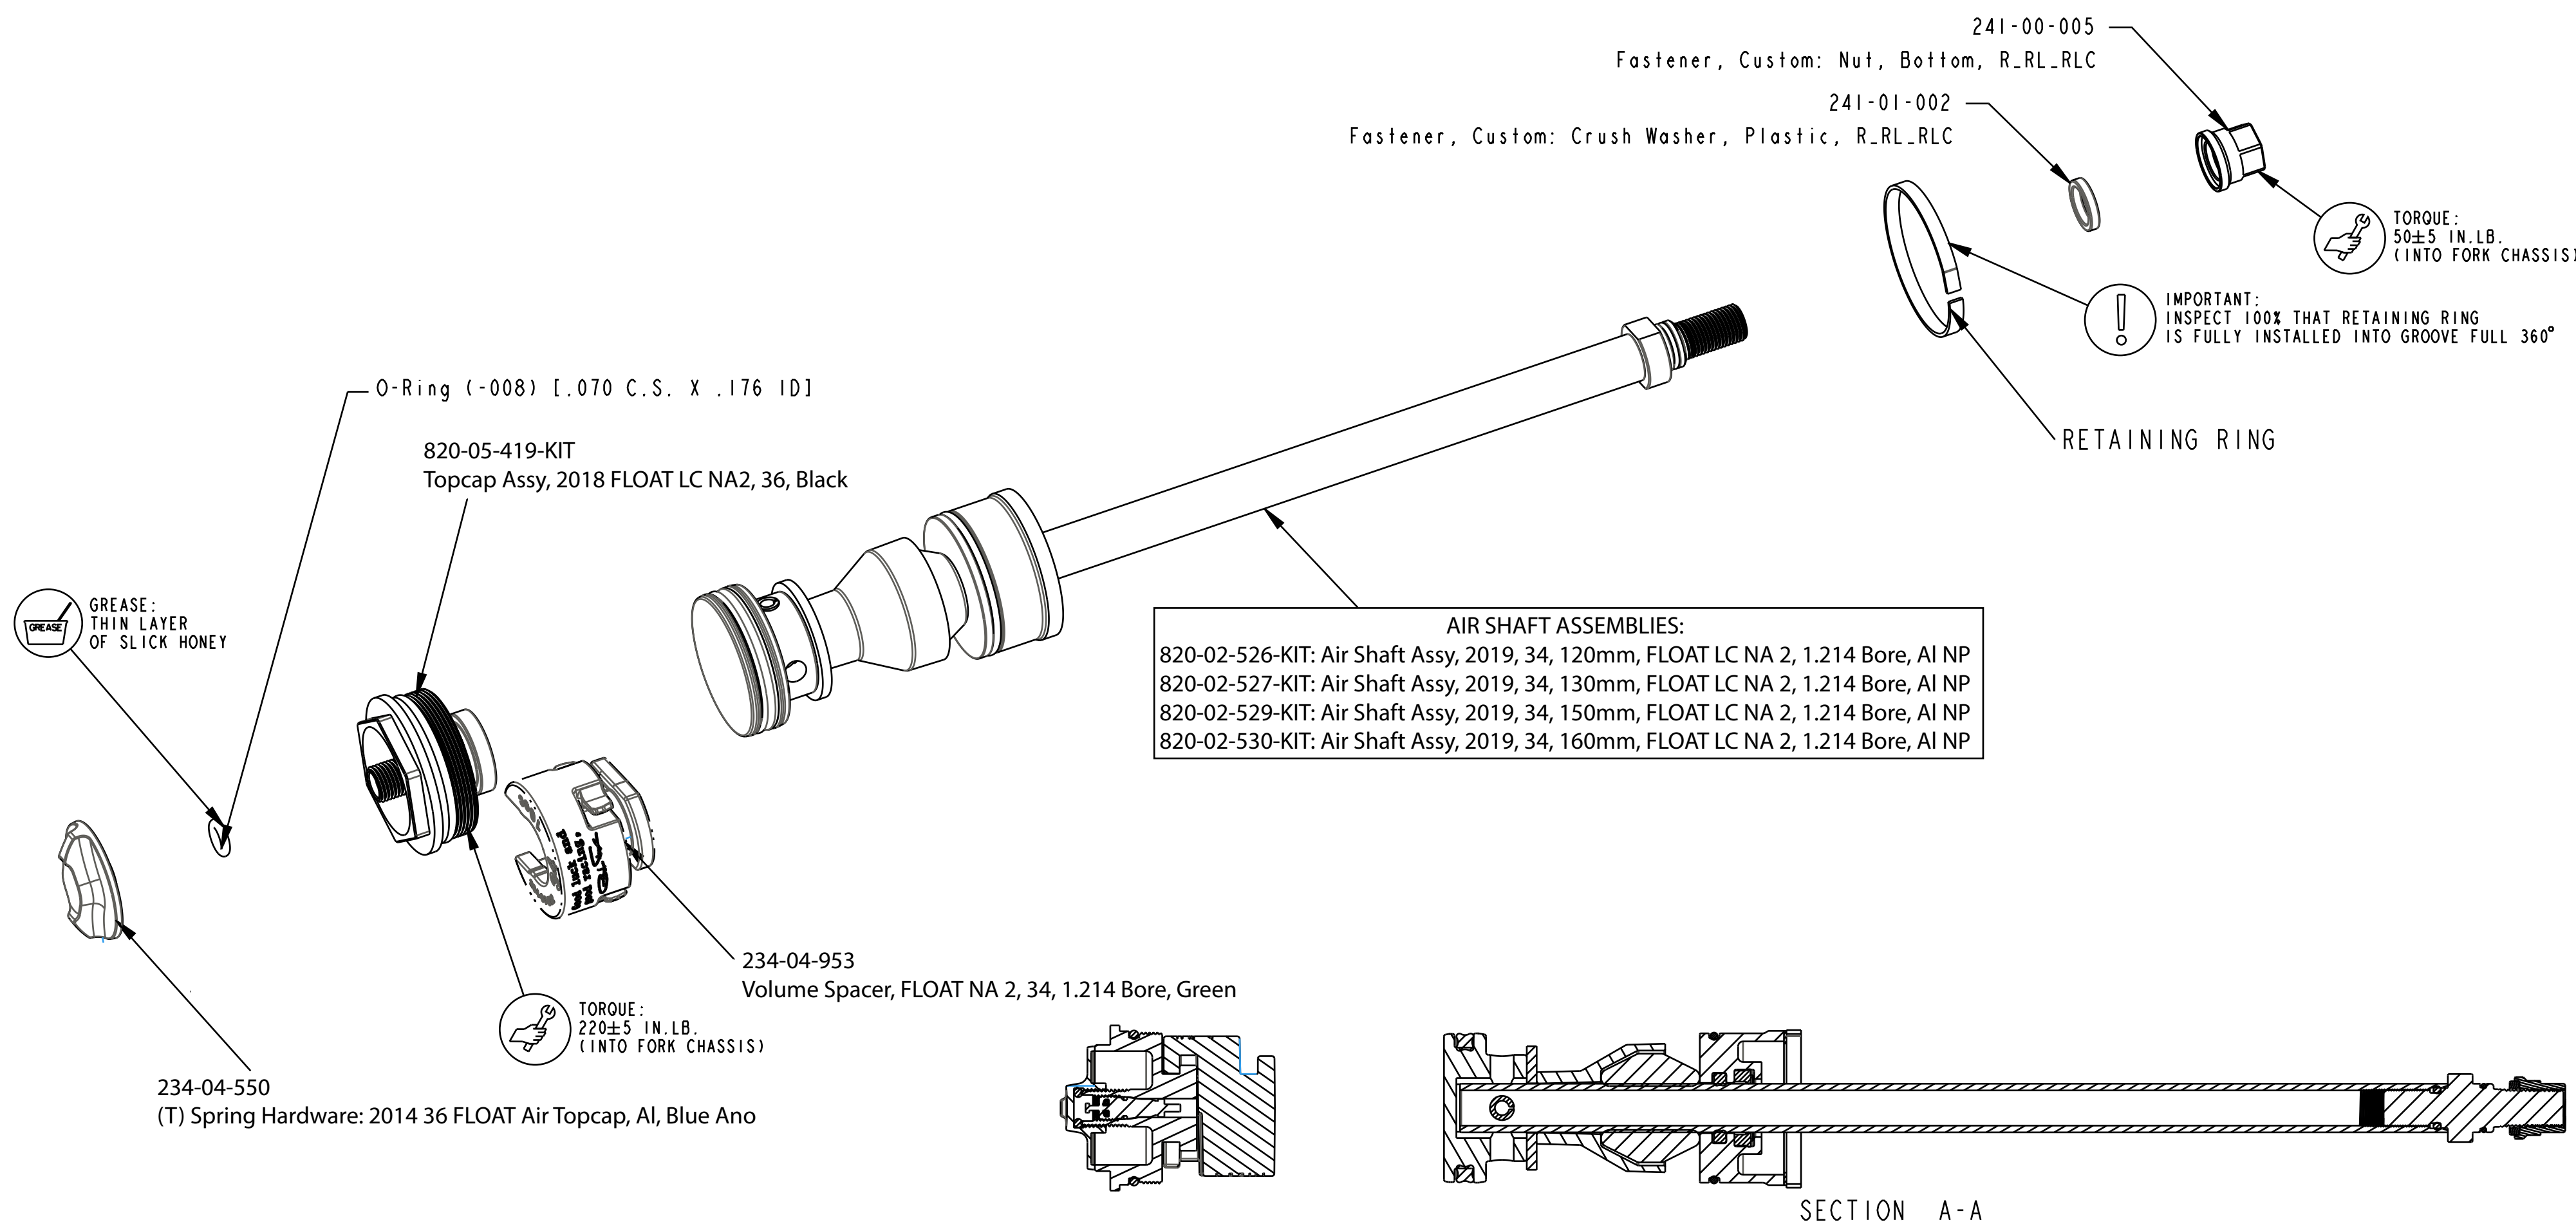

4

3

2

1

D

D

C

C

B

B

A

A

- PROPRIETARY -
THIS DOCUMENT CONTAINS CONFIDENTIAL, PROPRIETARY INFORMATION
THAT IS FOX PROPERTY. DO NOT DISCLOSE TO OR DUPLICATE
FOR OTHERS EXCEPT AS AUTHORIZED BY FOX.

FOX **FOX Factory, Inc.** Ph 831-768-1100
130 Hangar Way, Watsonville, CA 95076 USA Fax 831-768-9312

TITLE
**2021 36 E-BIKE+ FLOAT NA2
AIR SPRING ASSEMBLIES**

SIZE DWG. NO.
C

PLOT SCALE | .00:1 | SHEET | OF | 1