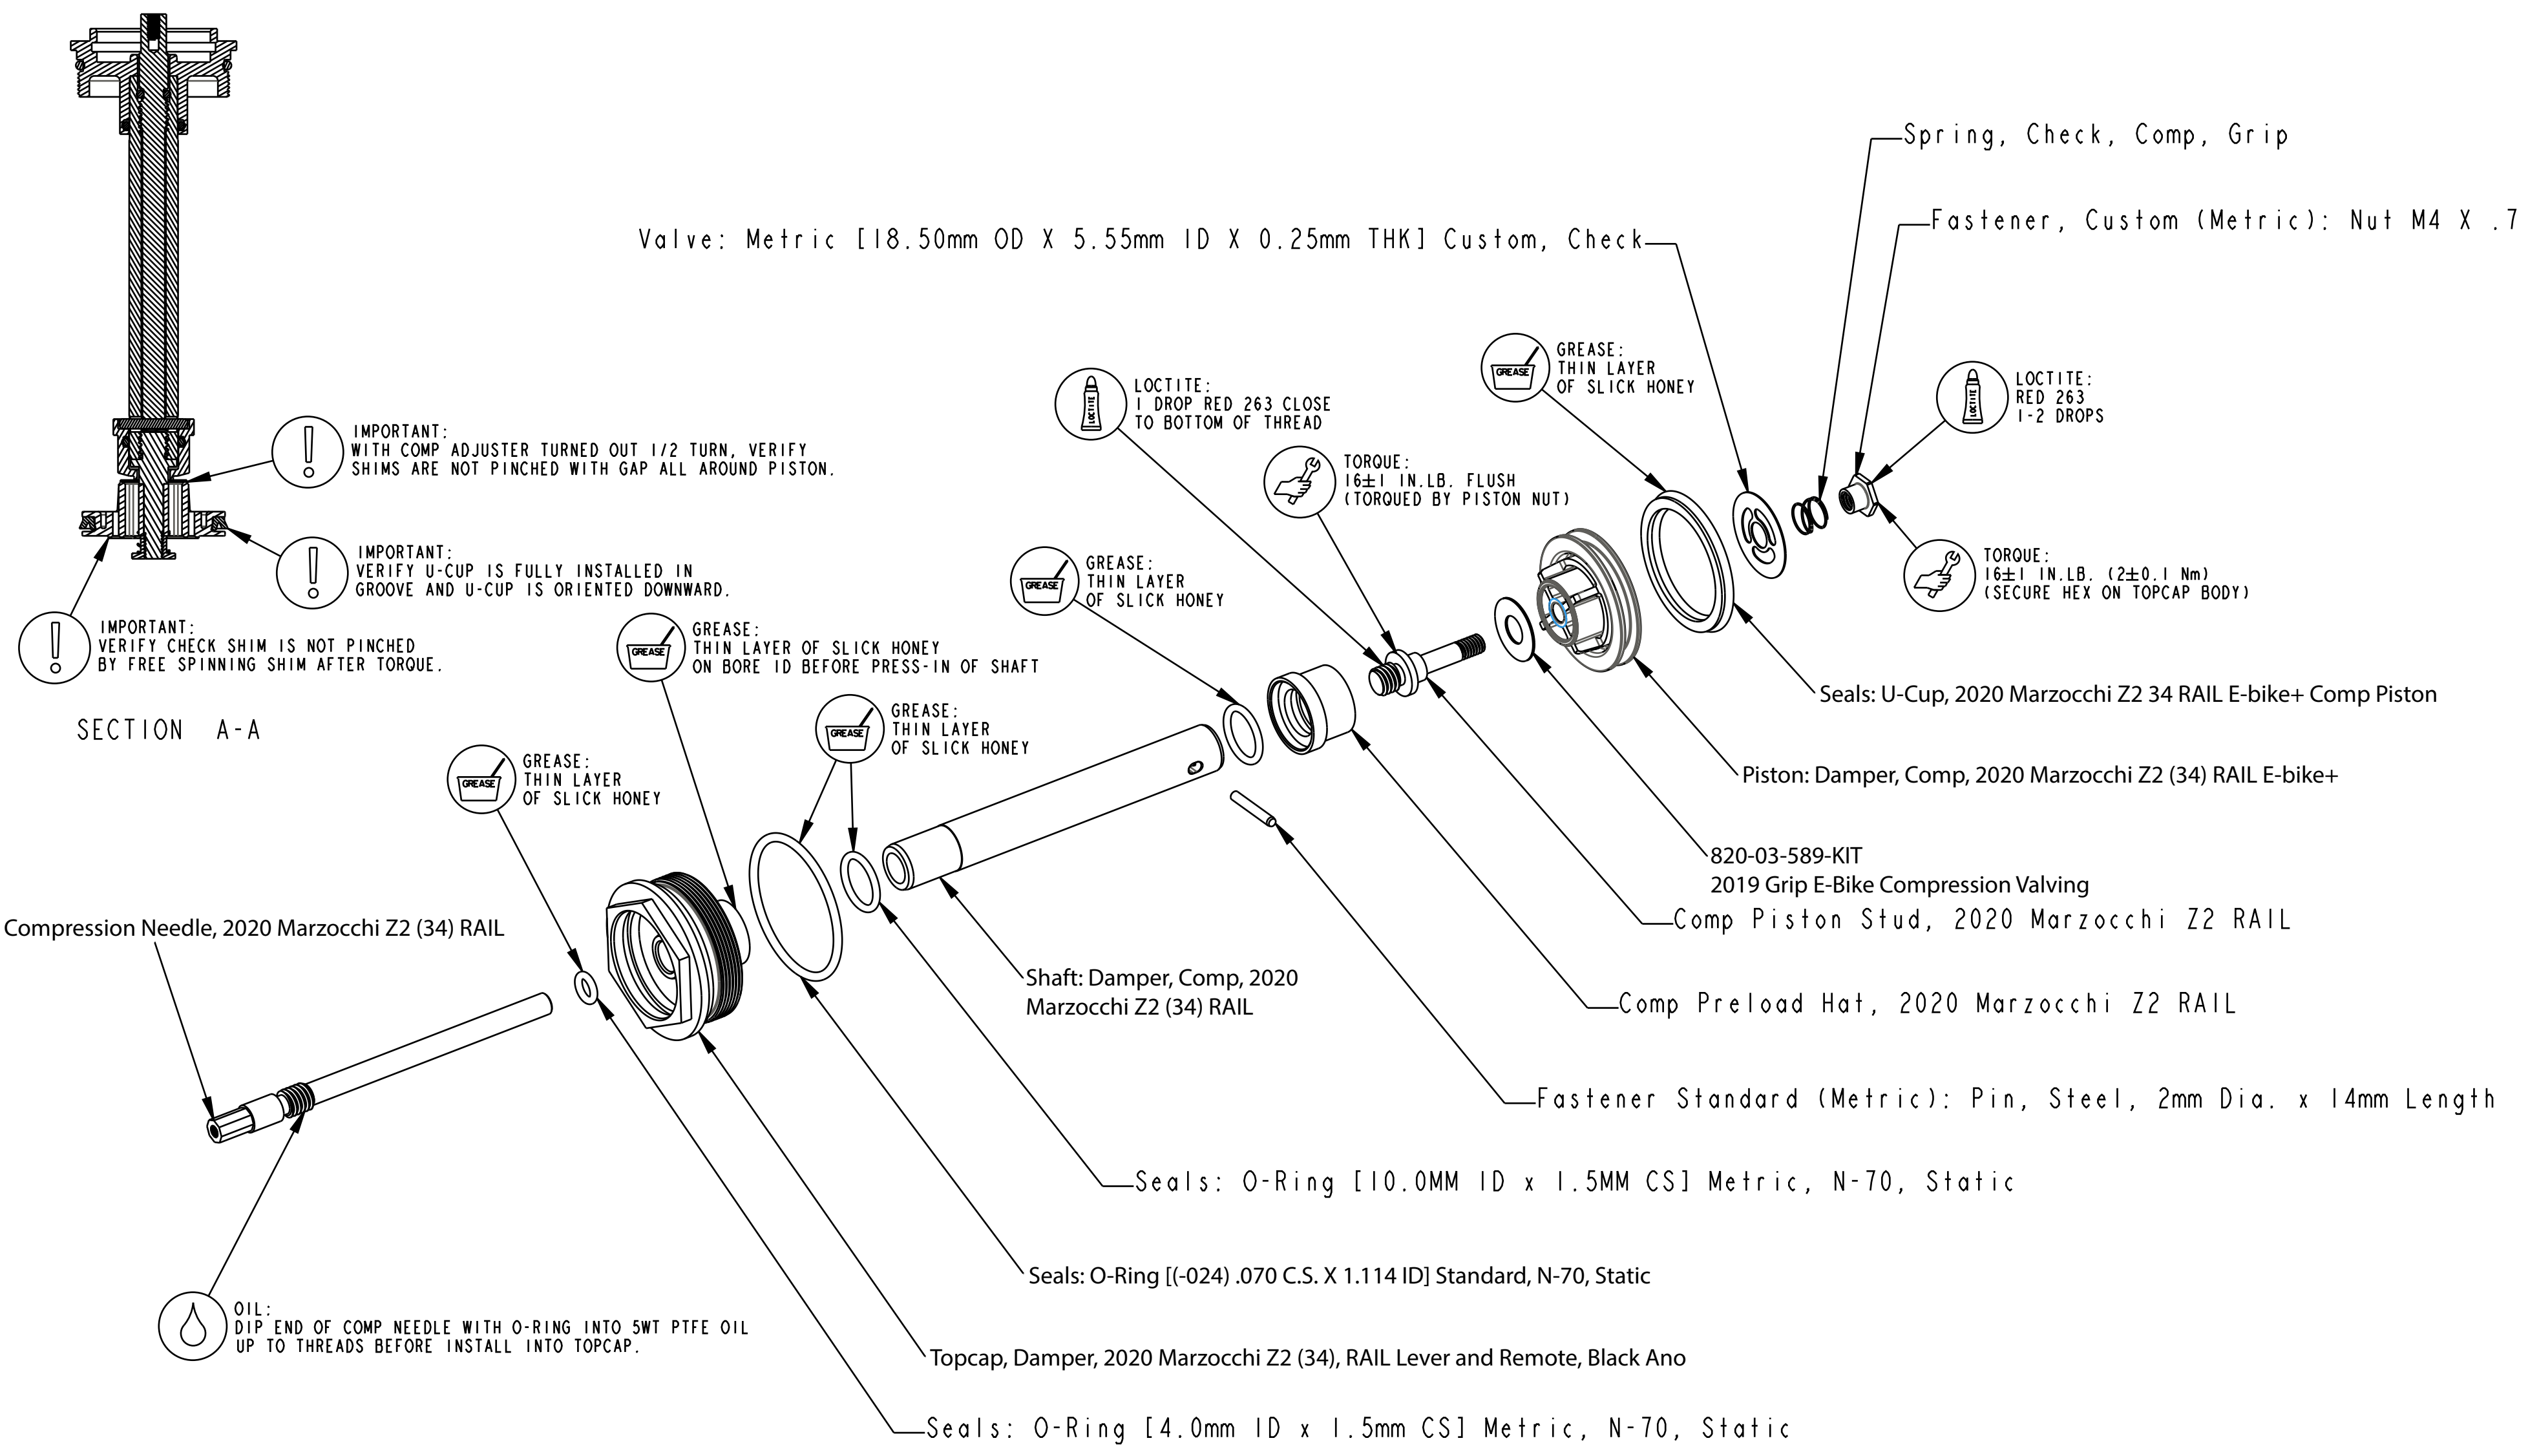

PROPRIETARY  
THIS DOCUMENT CONTAINS CONFIDENTIAL, PROPRIETARY INFORMATION  
THAT IS FOX PROPERTY. DO NOT DISCLOSE TO OR DUPLICATE  
FOR OTHERS EXCEPT AS AUTHORIZED BY FOX.

<b>2020 Marzocchi Z2 34 E-Bike+ RAIL Topcap Comp Assy, Black Ano</b>	
SIZE C	PART NO. <b>820-05-642-KIT</b>
PLOT SCALE 1:1	SHEET 1 OF 1