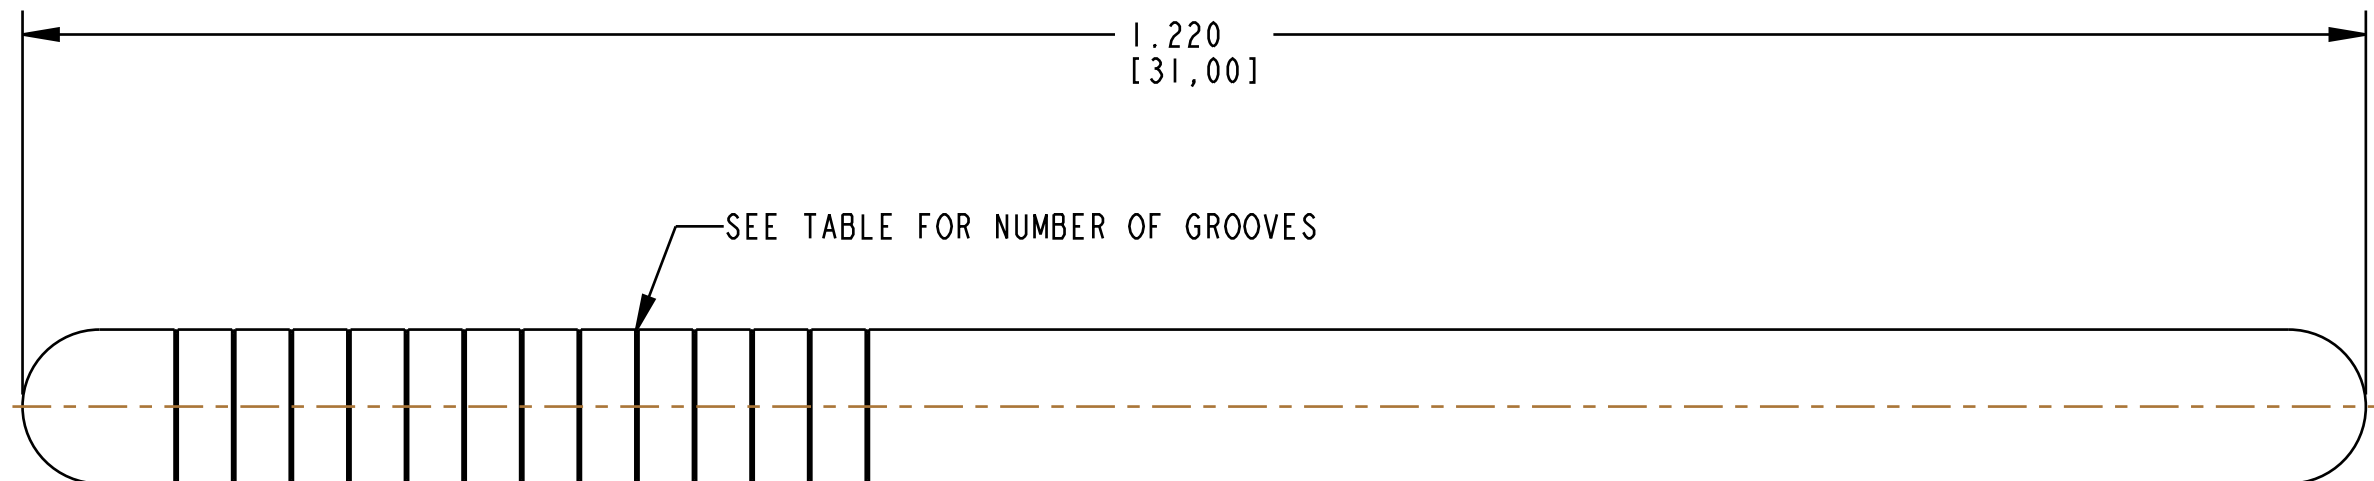

- PROPRIETARY -  
 THIS DOCUMENT CONTAINS CONFIDENTIAL, PROPRIETARY INFORMATION  
 THAT IS FOX PROPERTY. DO NOT DISCLOSE TO OR DUPLICATE  
 FOR OTHERS EXCEPT AS AUTHORIZED BY FOX.

PART NUMBER	DESCRIPTION	DI	NUMBER OF GROOVES
221-00-031	Pin: Index, 31mm Long, .0802 Diameter	.0802 [2.04]	1
221-00-032	Pin: Index, 31mm Long, .0797 Diameter	.0797 [2.02]	2
221-00-033	Pin: Index, 31mm Long, .0792 Diameter	.0792 [2.01]	3
221-00-034	Pin: Index, 31mm Long, .0787 Diameter	.0787 [2.00]	4
221-00-035	Pin: Index, 31mm Long, .0782 Diameter	.0782 [1.99]	5
221-00-036	Pin: Index, 31mm Long, .0777 Diameter	.0777 [1.97]	6
221-00-037	Pin: Index, 31mm Long, .0772 Diameter	.0772 [1.96]	7
221-00-038	Pin: Index, 31mm Long, .0767 Diameter	.0767 [1.95]	8
221-00-039	Pin: Index, 31mm Long, .0762 Diameter	.0762 [1.94]	9
221-00-040	Pin: Index, 31mm Long, .0757 Diameter	.0757 [1.92]	10
221-00-041	Pin: Index, 31mm Long, .0752 Diameter	.0752 [1.91]	11
221-00-042	Pin: Index, 31mm Long, .0747 Diameter	.0747 [1.90]	12
221-00-043	Pin: Index, 31mm Long, .0742 Diameter	.0742 [1.88]	13

**FOX** FOX Factory, Inc.

130 Hangar Way, Watsonville, CA 95076 USA, Ph 831-768-1100, Fax 831-768-9312

PIN: INDEX, 31mm LONG,  
 TABULATED DIAMETER

SIZE B	PART NO.
PLOT SCALE 10:1:1	SHEET 1 OF 1