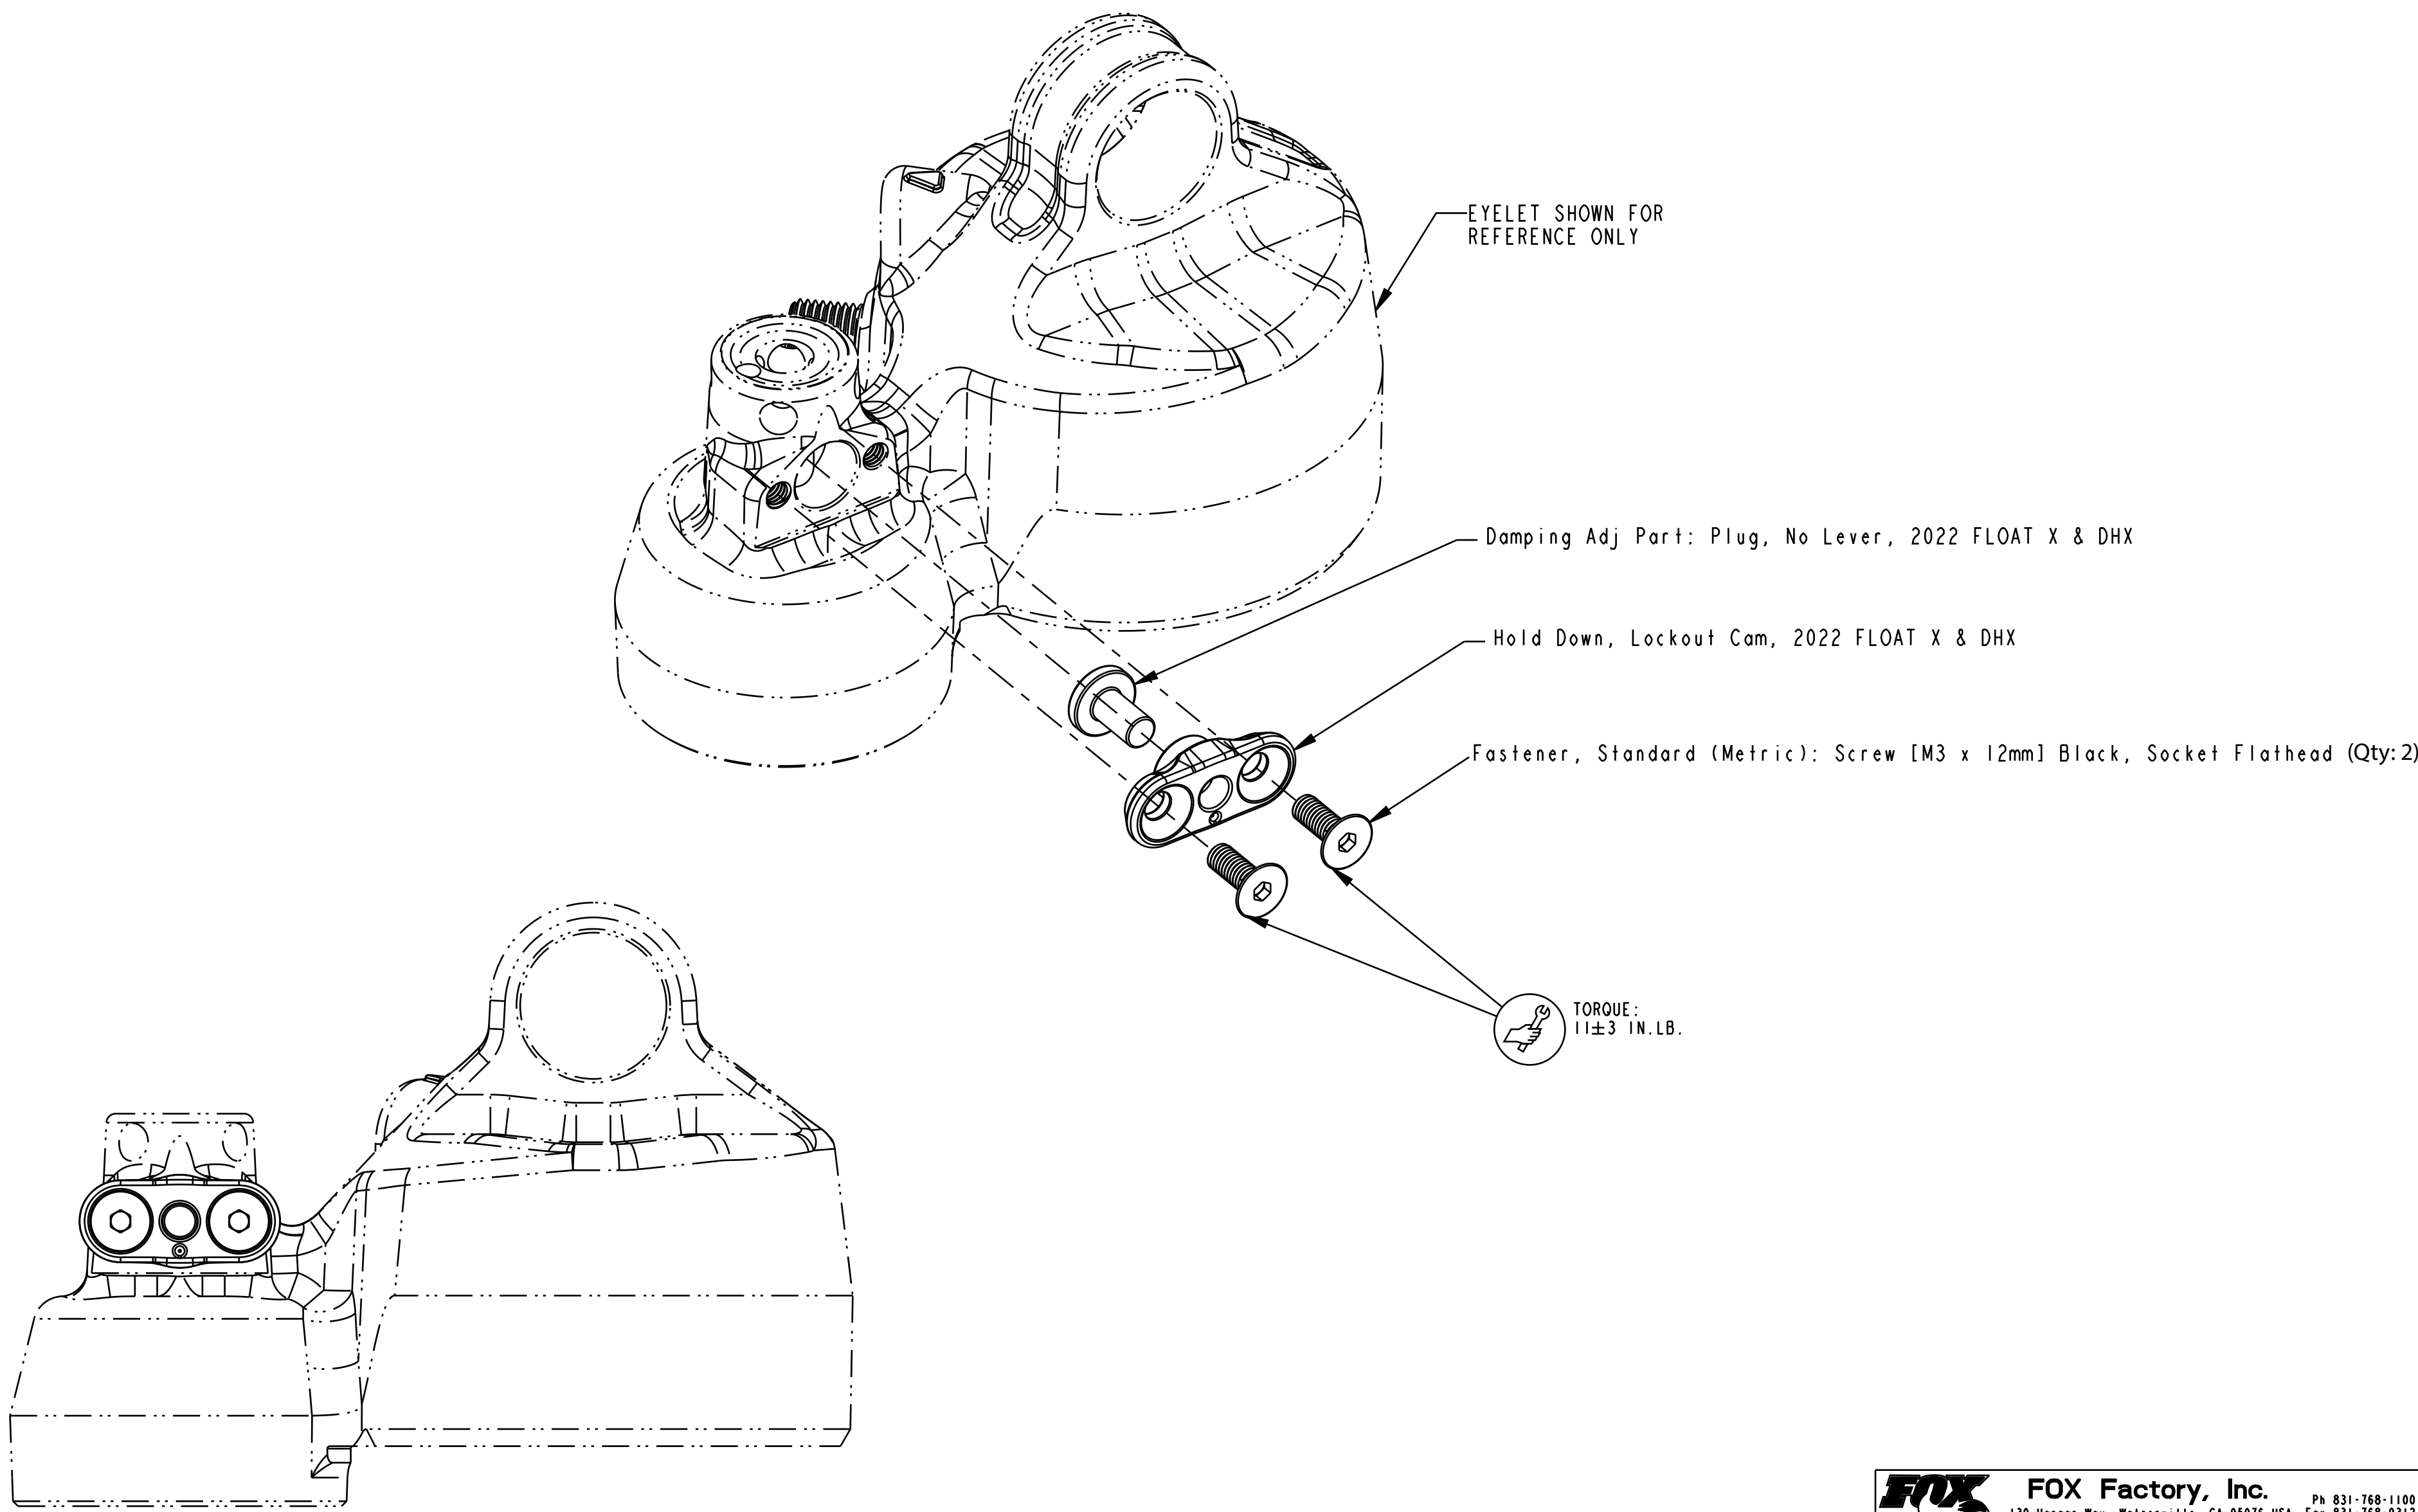

4

3

2

1

D

D

C

C

B

B

A

A

- PROPRIETARY -
 THIS DOCUMENT CONTAINS CONFIDENTIAL, PROPRIETARY INFORMATION
 THAT IS FOX PROPERTY. DO NOT DISCLOSE TO OR DUPLICATE
 FOR OTHERS EXCEPT AS AUTHORIZED BY FOX.

FOX		FOX Factory, Inc.	Ph 831-768-1100
		130 Hangar Way, Watsonville, CA 95076 USA	Fax 831-768-9312
TITLE Eyelet Sub Assy: no Lever, 2022 FLOAT X & DHX			
SIZE	DWG. NO.	808-17-473-KIT	
PLOT SCALE	2:1	SHEET 1 OF 1	