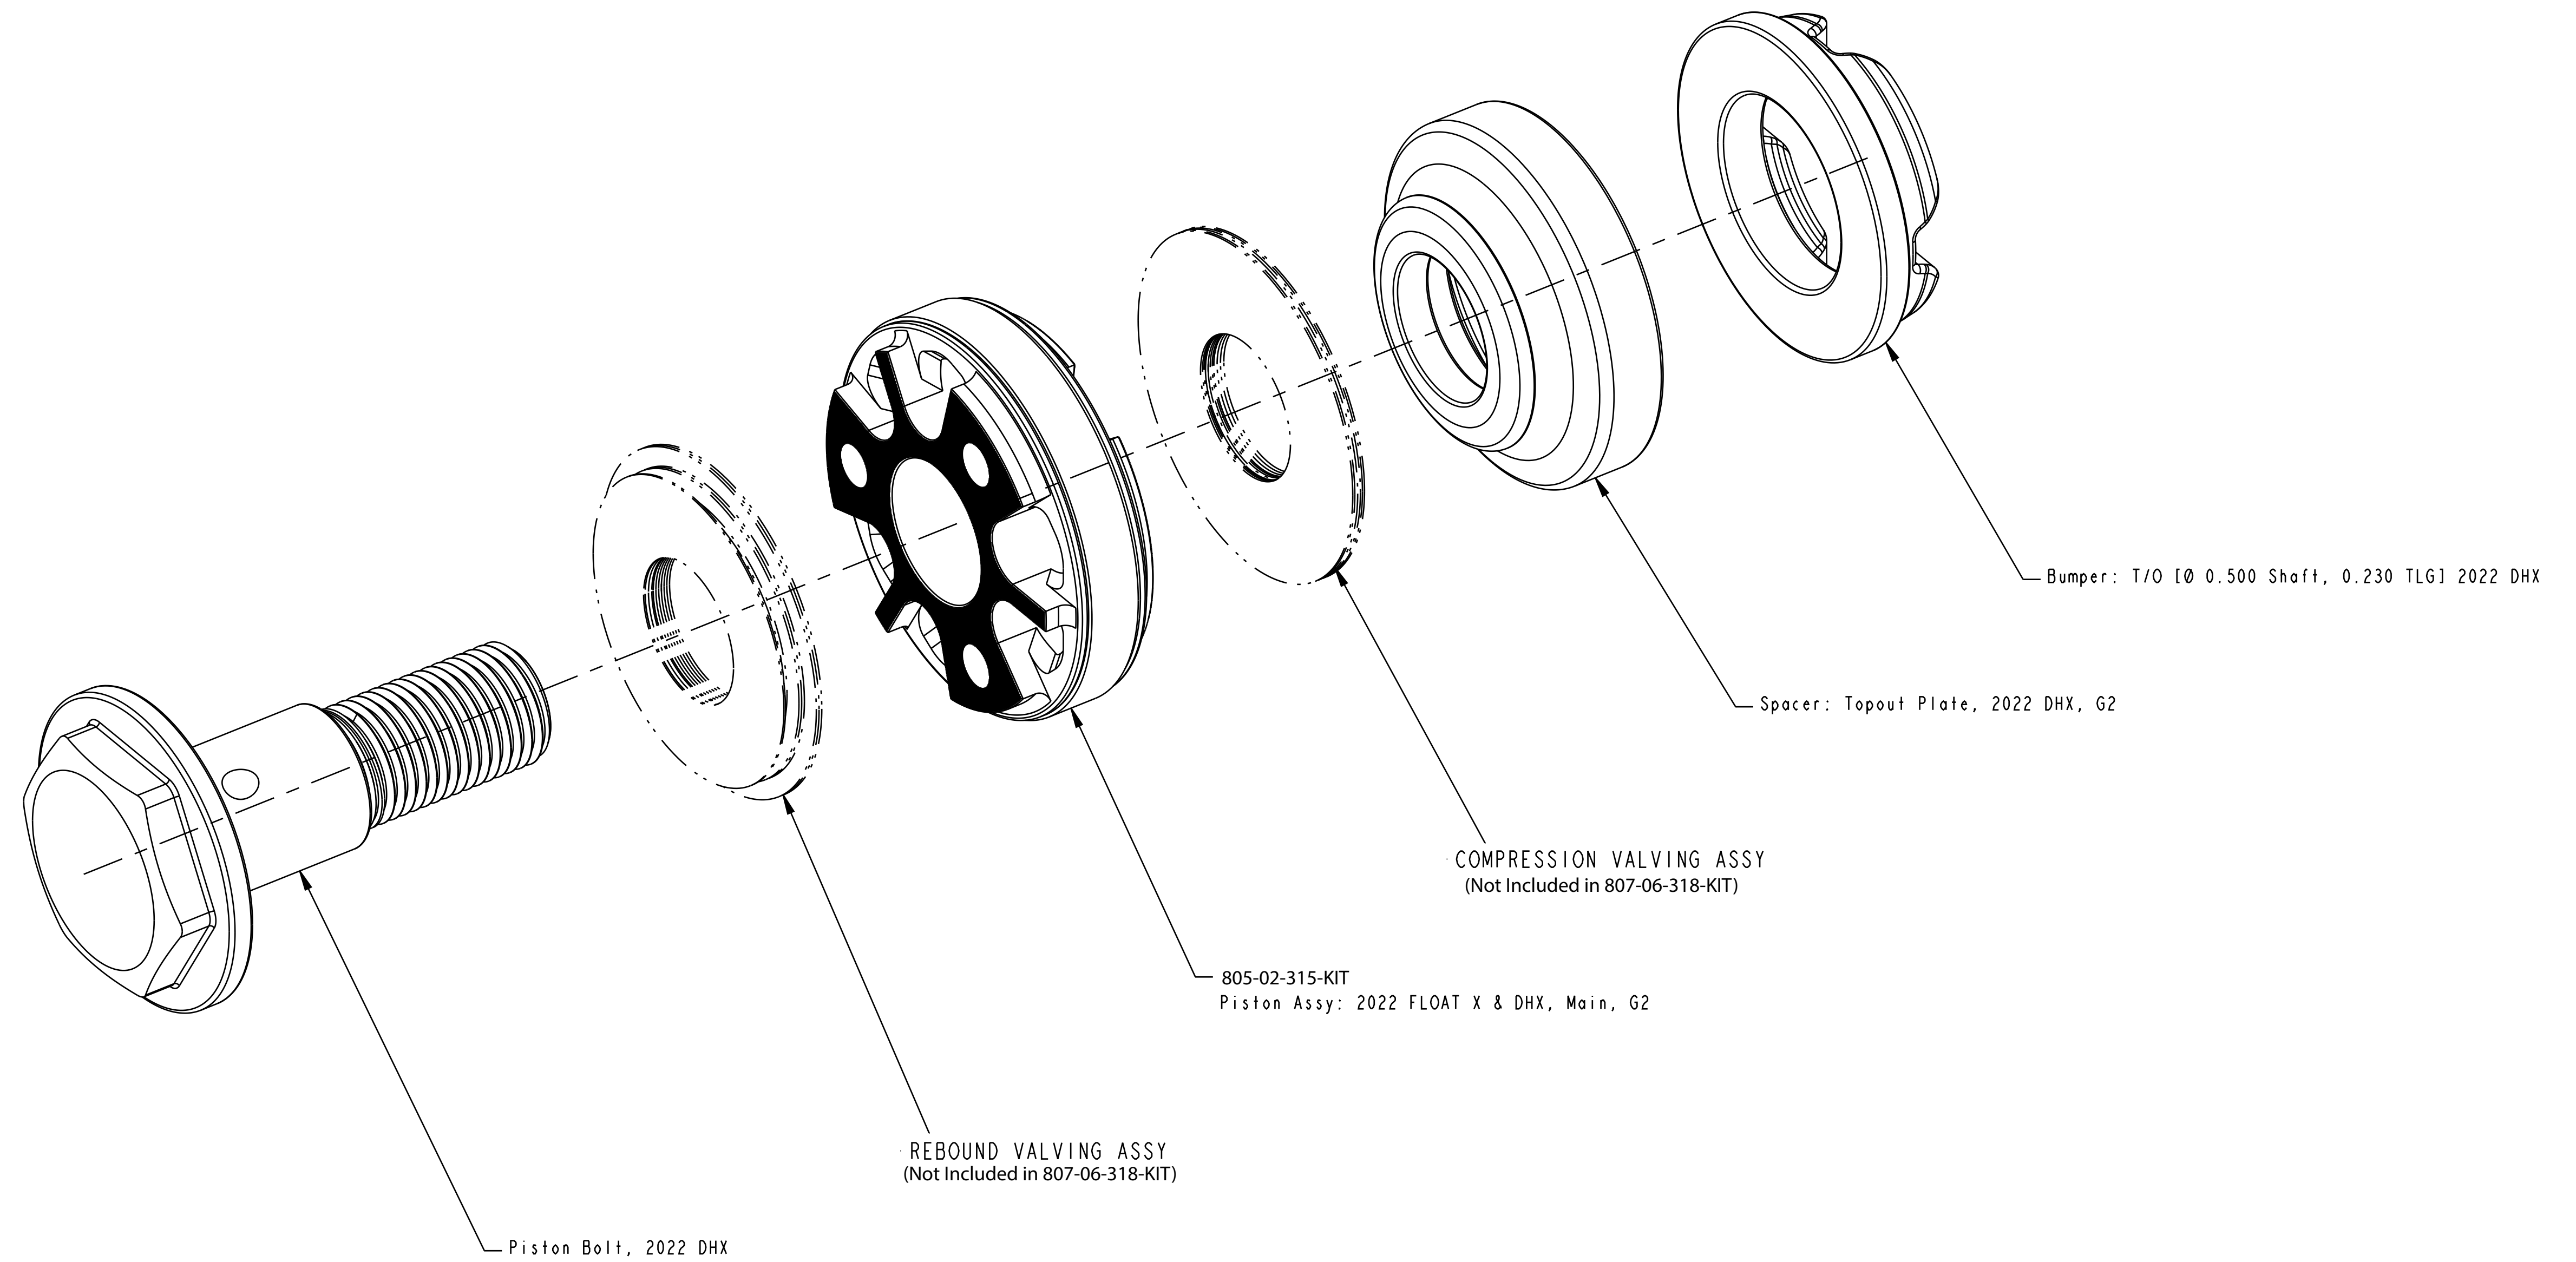

FOX FOX Factory, Inc. Ph 831-768-1100
130 Hangar Way, Watsonville, CA 95076 USA Fax 831-768-9312

TITLE Valving Assy: 2022 DHX,
Main Piston Parts

SIZE DWG. NO. 807-06-318-KIT
PLOT SCALE 4:1 SHEET 1 OF 1