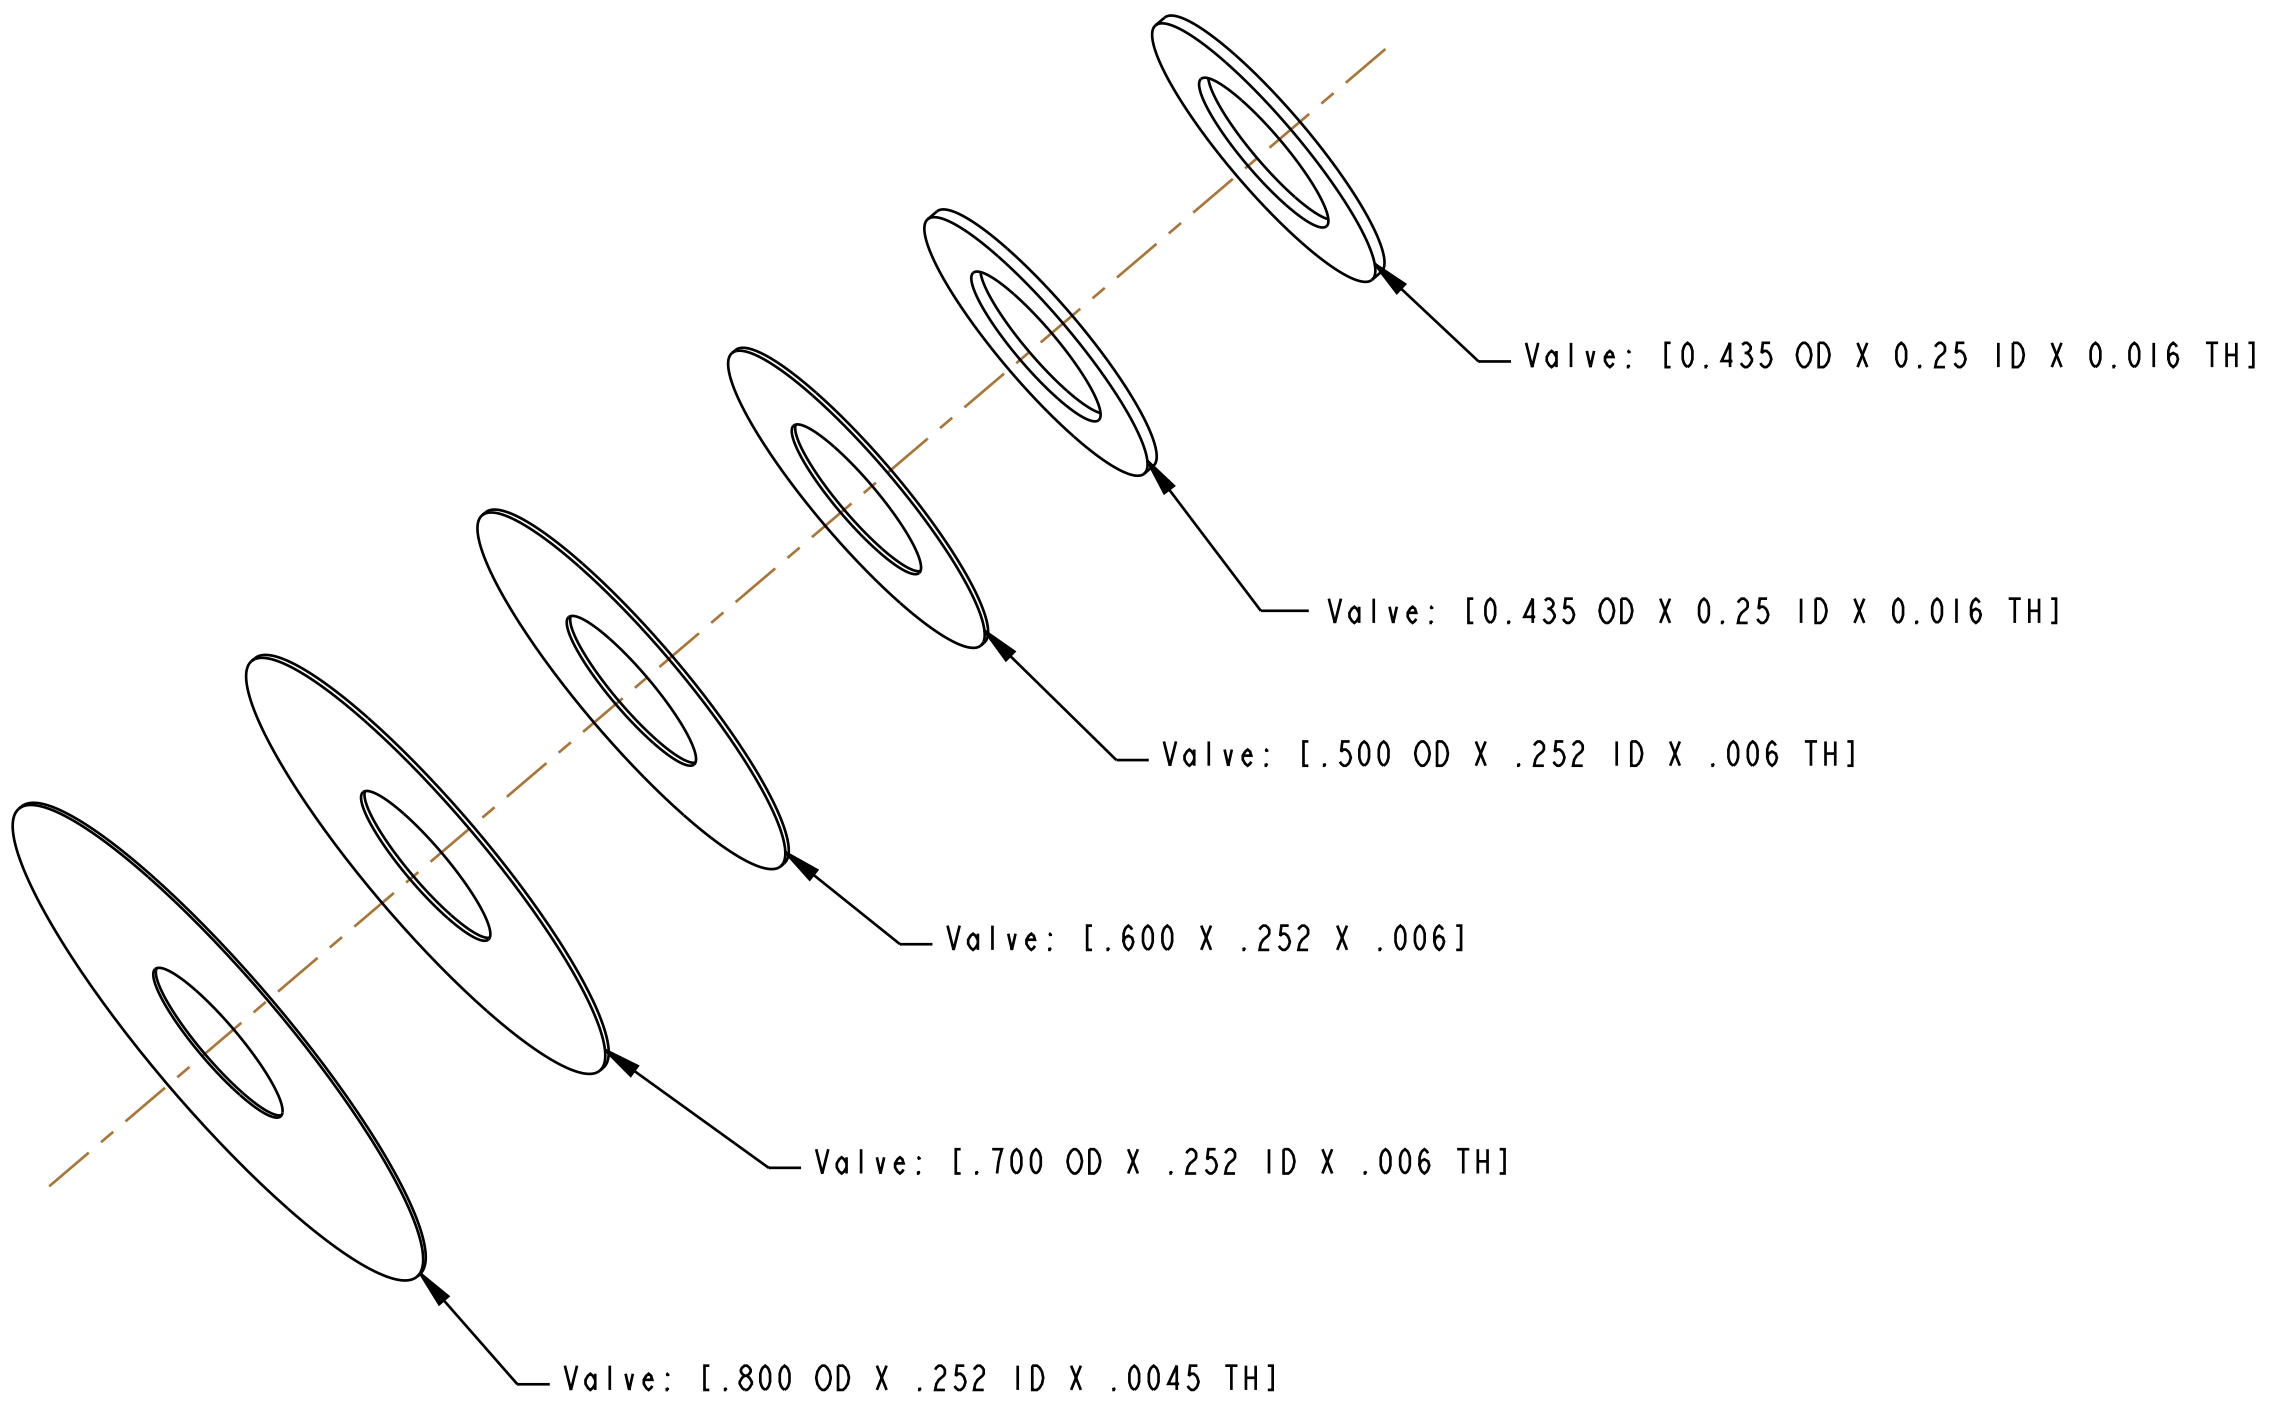

B

B

A

A

- PROPRIETARY -
THIS DOCUMENT CONTAINS CONFIDENTIAL, PROPRIETARY INFORMATION
THAT IS FOX PROPERTY. DO NOT DISCLOSE TO OR DUPLICATE
FOR OTHERS EXCEPT AS AUTHORIZED BY FOX.

		FOX Factory, Inc.	Ph 831-768-1100 Fax 831-768-9312
130 Hangar Way, Watsonville, CA 95076 USA			
TITLE Valving Assy: 2021 DHX2 / FX2, Rebound, Main Piston, P-S, RL			
SIZE	DWG. NO.	805-05-487-KIT	
C			
PLOT SCALE	4:1	SHEET 1 OF 1	