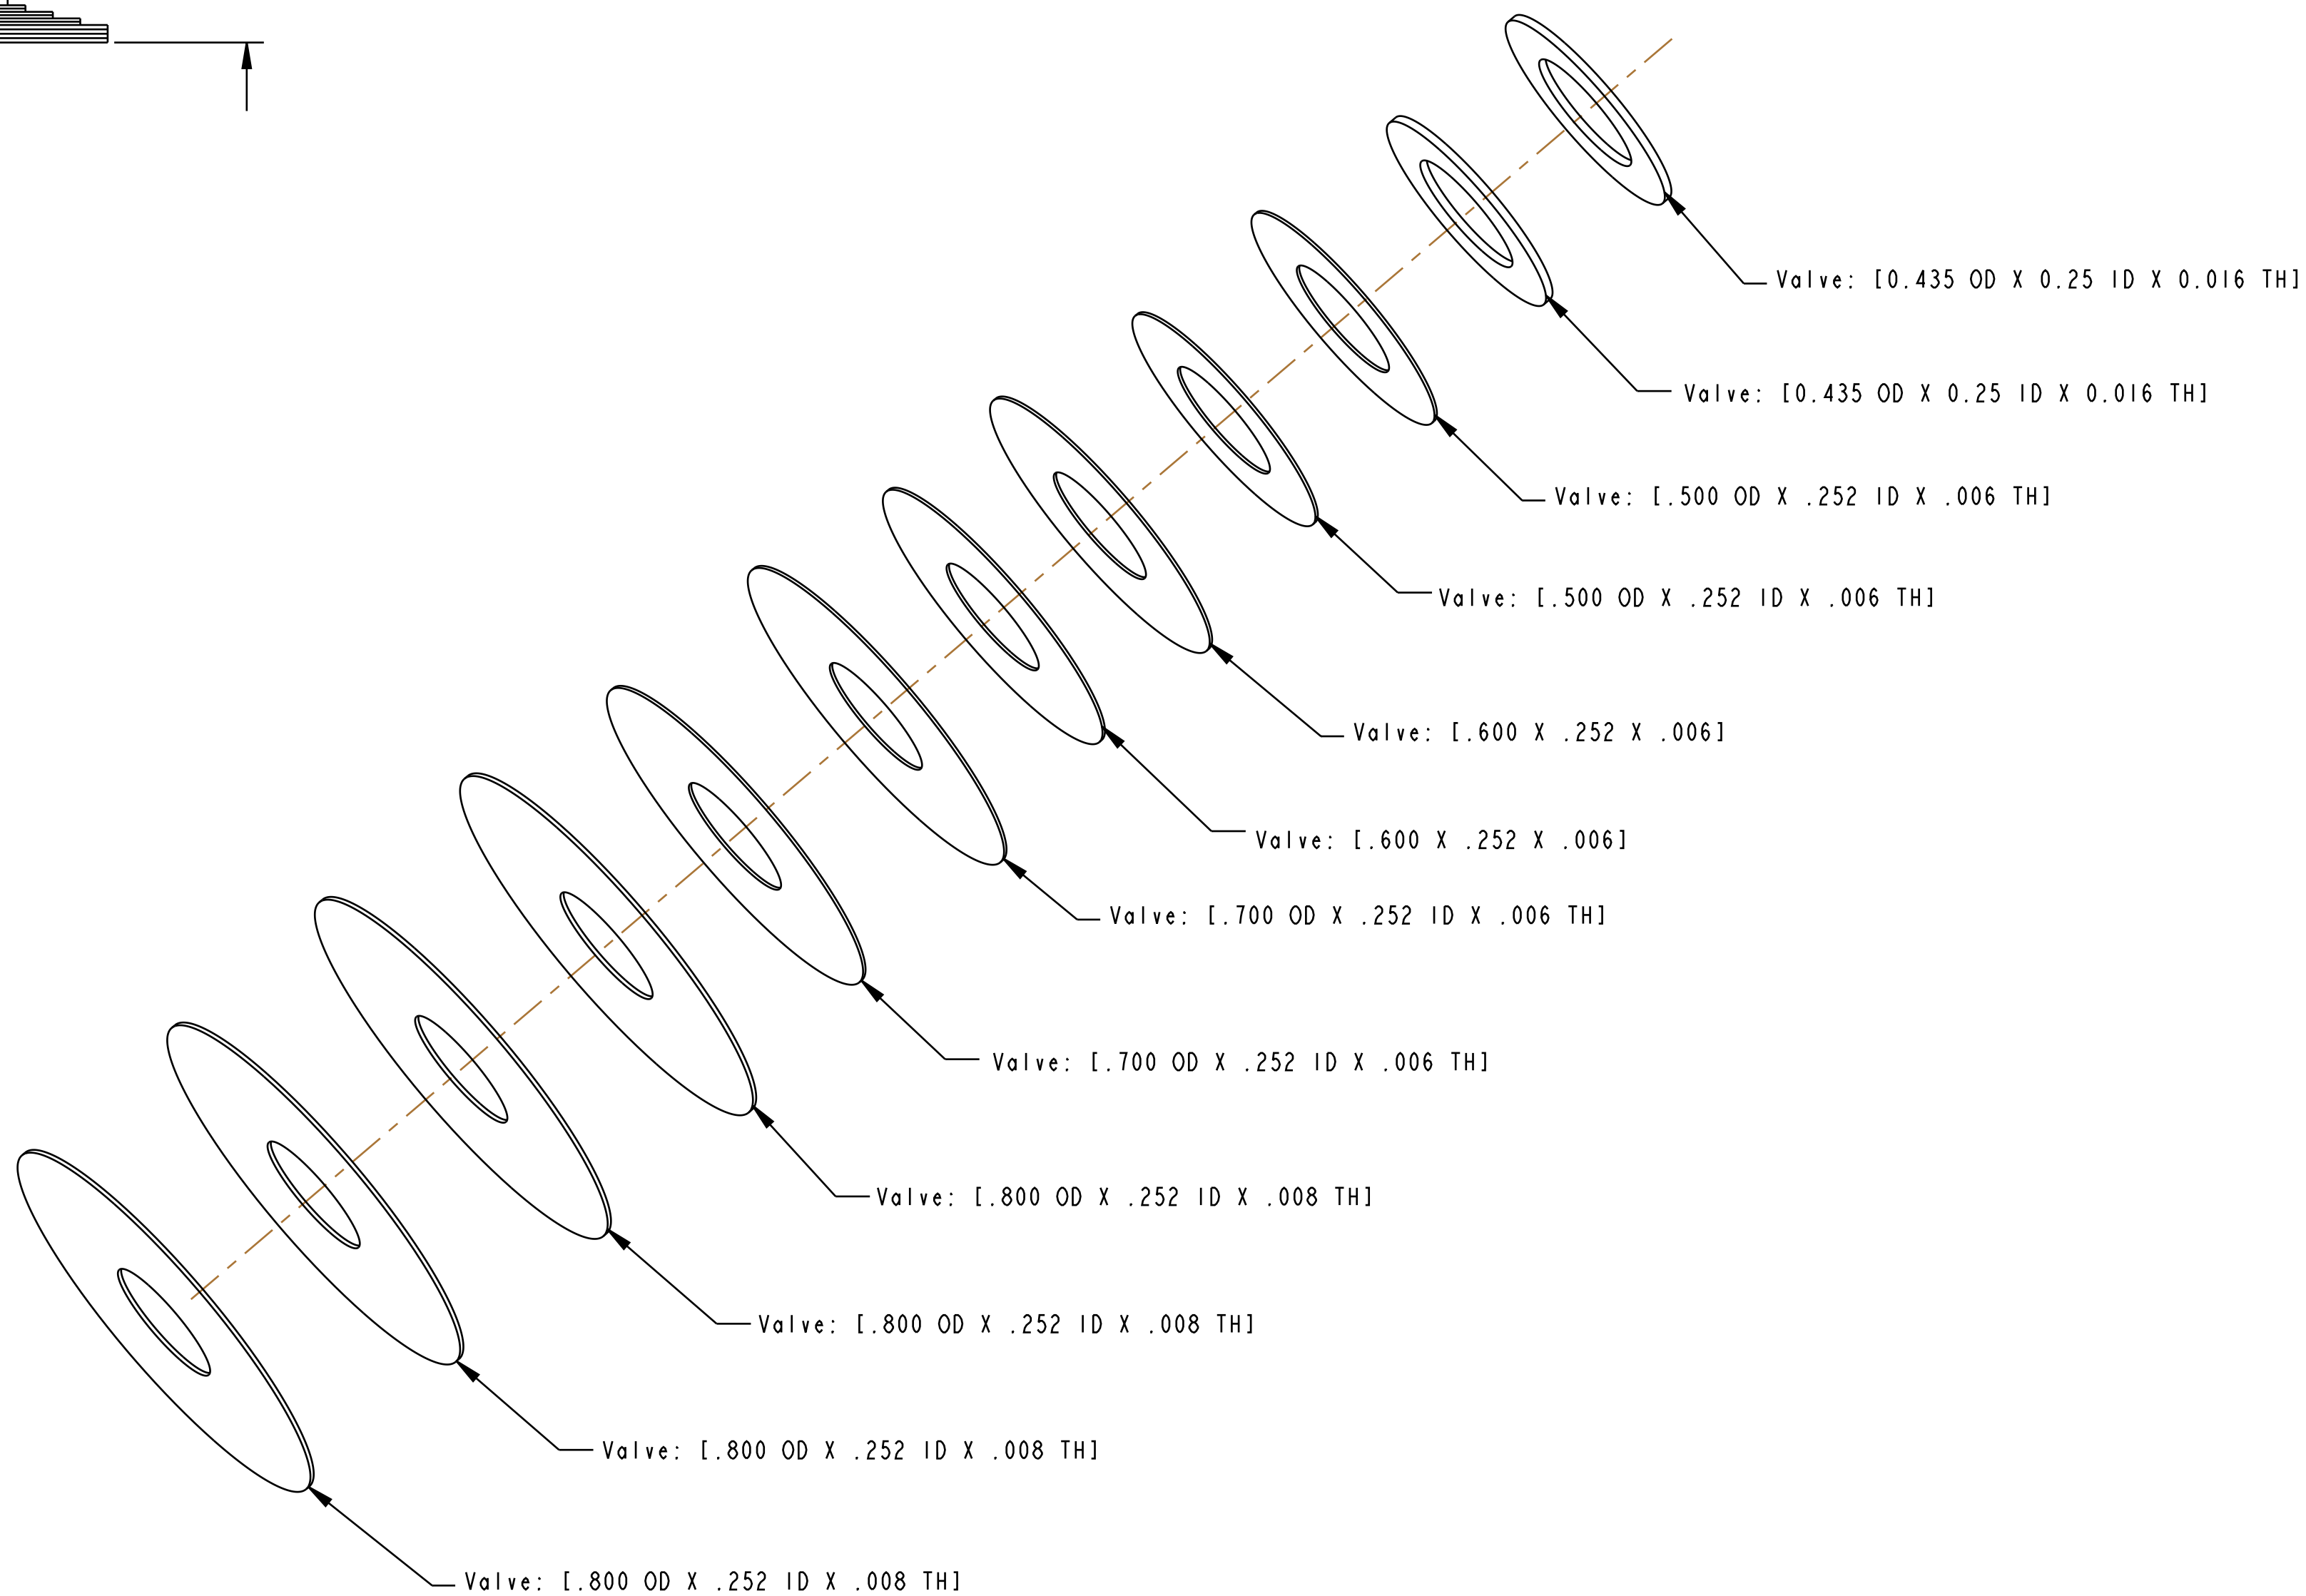

4

3

2

1

D

D

C

C

B

B

A

A

- PROPRIETARY -  
 THIS DOCUMENT CONTAINS CONFIDENTIAL, PROPRIETARY INFORMATION  
 THAT IS FOX PROPERTY. DO NOT DISCLOSE TO OR DUPLICATE  
 FOR OTHERS EXCEPT AS AUTHORIZED BY FOX.

		<b>FOX Factory, Inc.</b>	Ph 831-768-1100
		130 Hangar Way, Watsonville, CA 95076 USA	Fax 831-768-9312
TITLE Valving Assy: 2021 DHX2 / FX2, Rebound, Main Piston, JCR011			
SIZE	DWG. NO.	805-05-494-KIT	
PLOT SCALE	4:1	SHEET 1 OF 1	