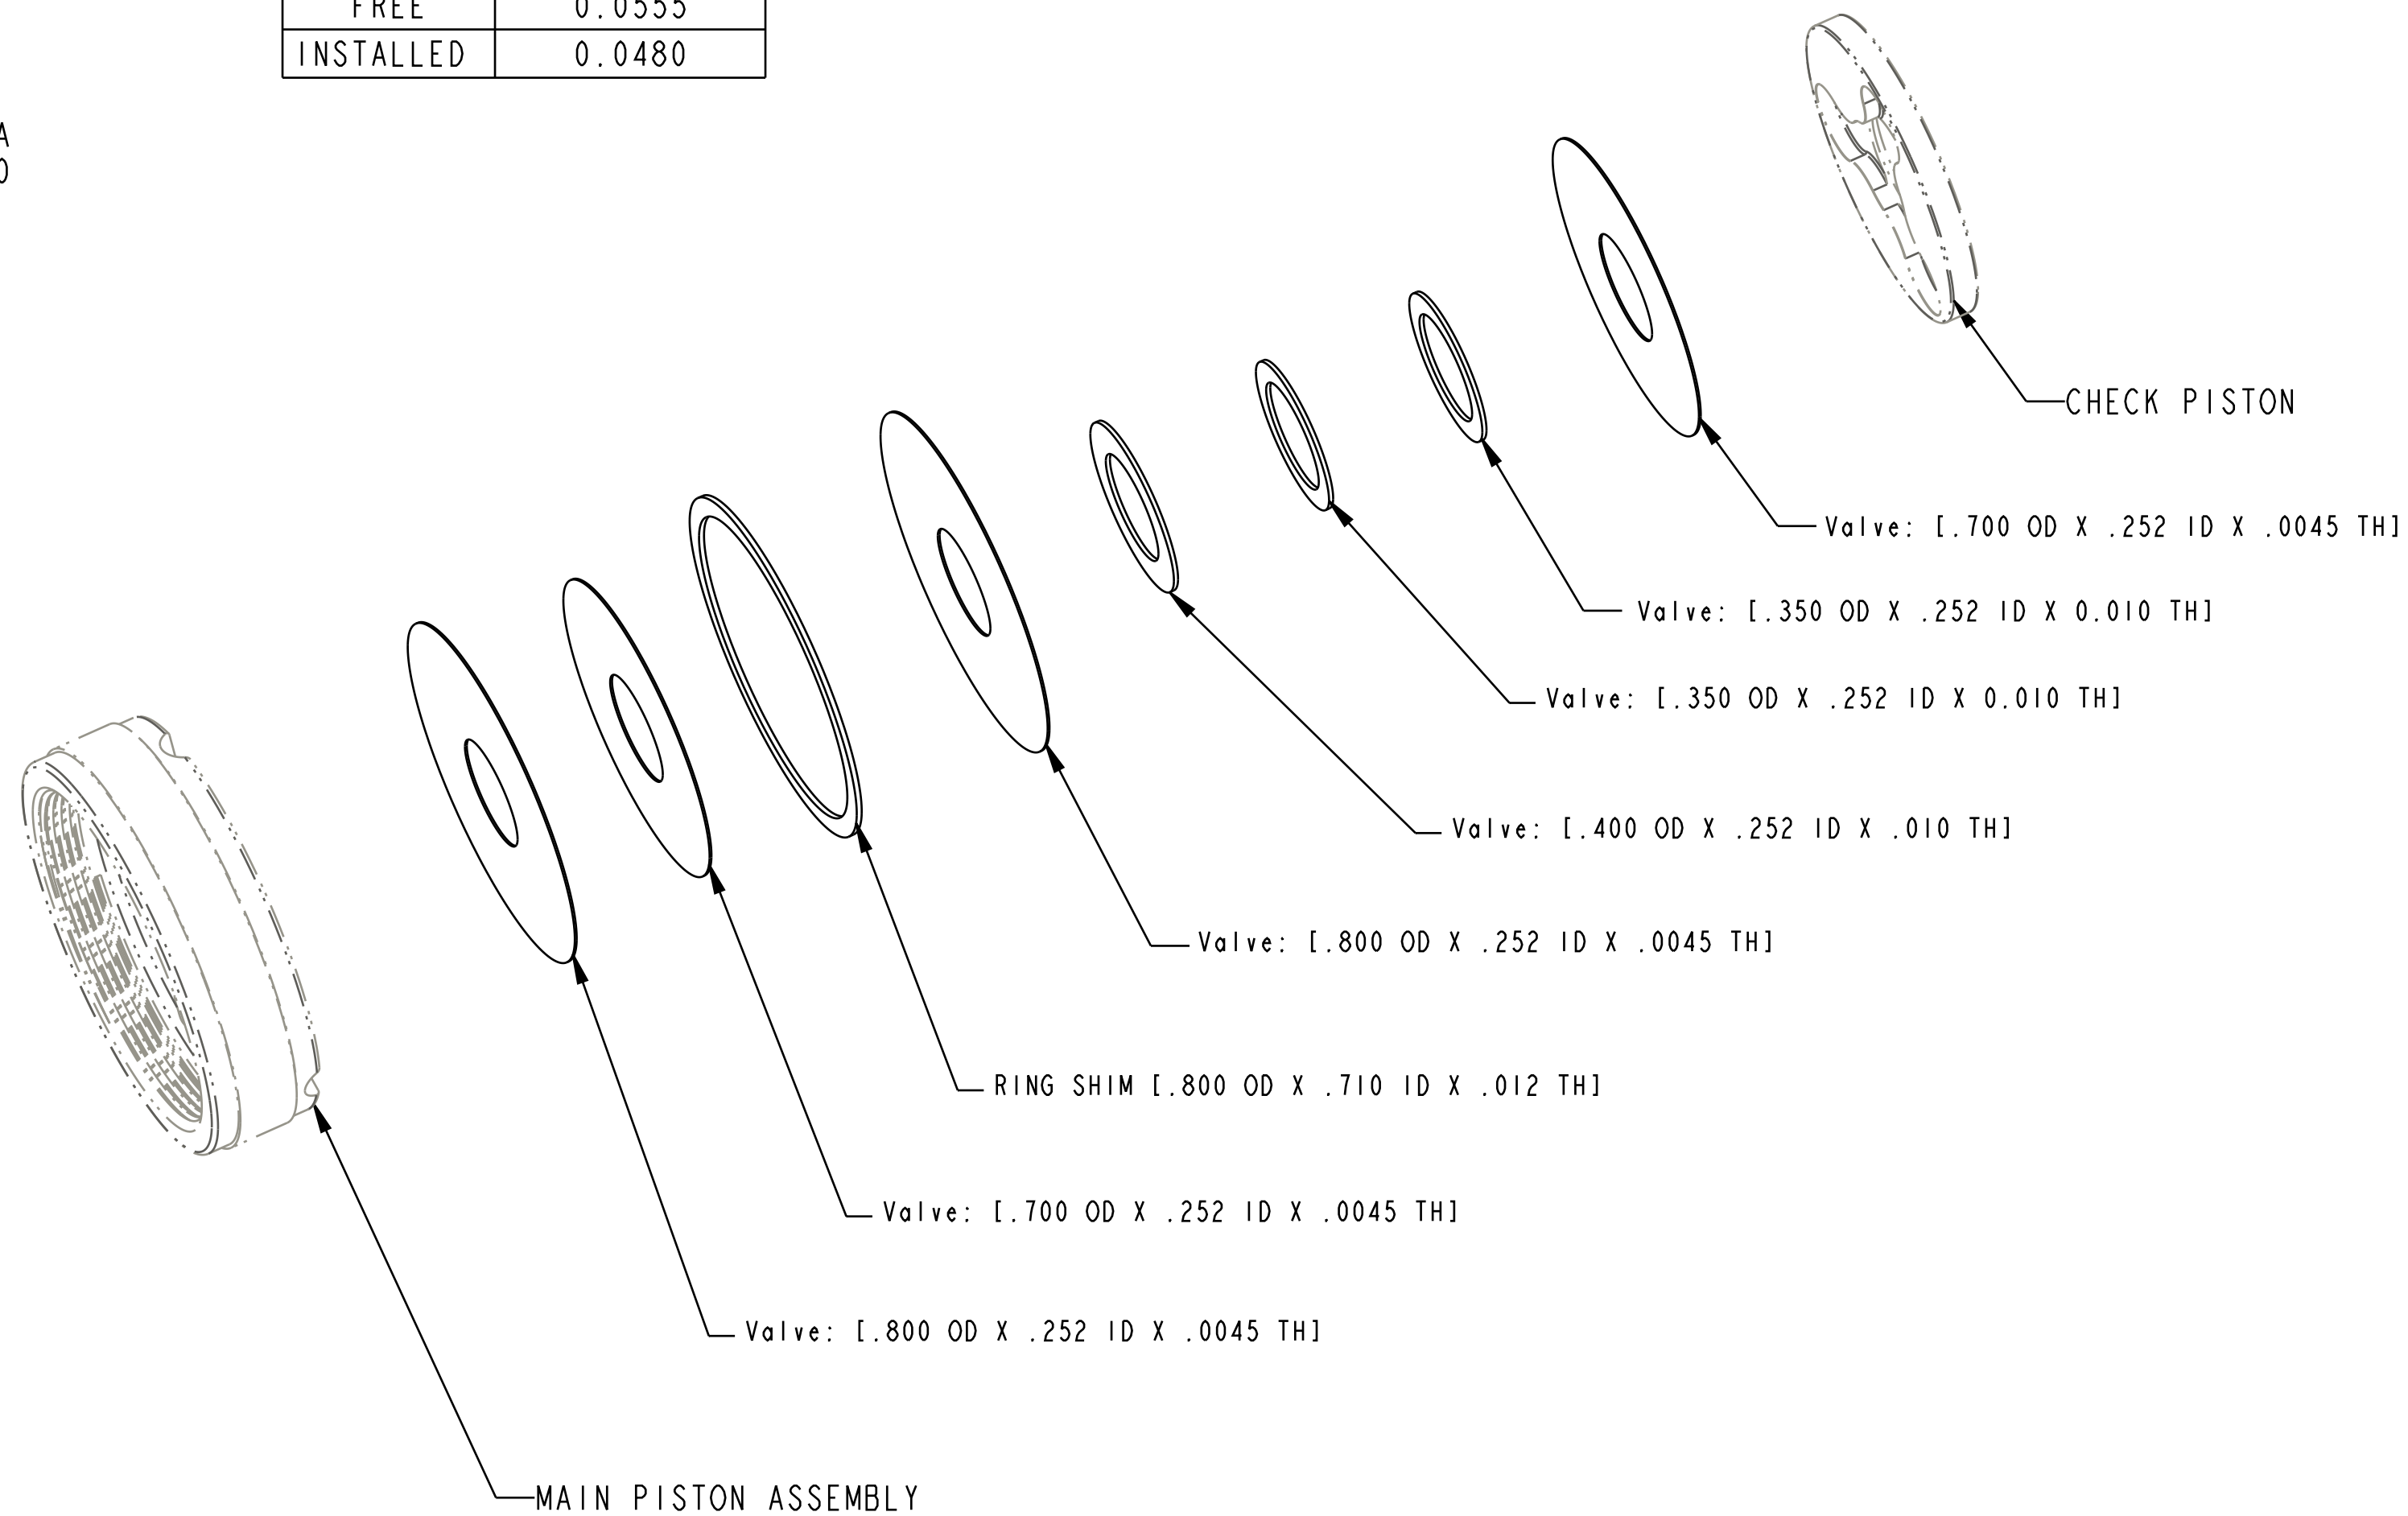

4

3

2

1

STATE	STACK HEIGHT
FREE	0.0555
INSTALLED	0.0480

SECTION A-A  
SCALE 5.000

**FOX** FOX Factory, Inc. Ph 831-768-1100  
130 Hangar Way, Watsonville, CA 95076 USA Fax 831-768-9312

TITLE  
Valve Stack Assy: 2018 Float DPS,  
Linear Compression Light, LCL

SIZE DWG. NO. 805-05-105-KIT  
C  
PLOT SCALE 3.00:1 SHEET 1 OF 1

- PROPRIETARY -  
THIS DOCUMENT CONTAINS CONFIDENTIAL, PROPRIETARY INFORMATION  
THAT IS FOX PROPERTY. DO NOT DISCLOSE TO OR DUPLICATE  
FOR OTHERS EXCEPT AS AUTHORIZED BY FOX.