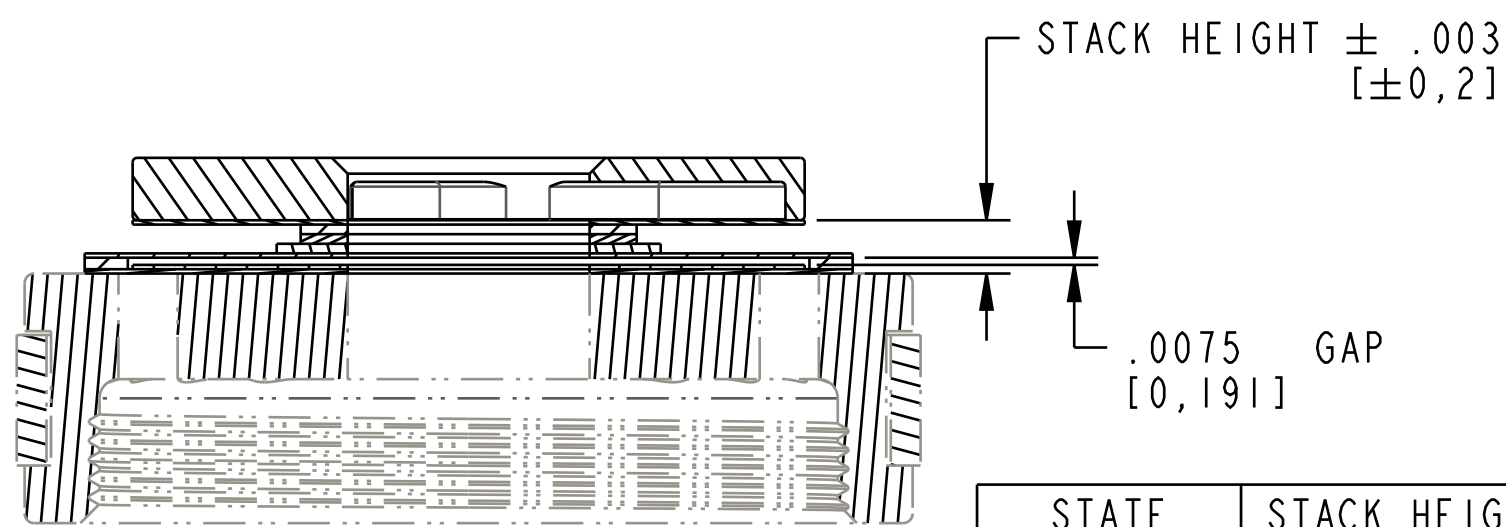

4

3

2

1

STATE	STACK HEIGHT
FREE	0.0555
INSTALLED	0.0480

SECTION A-A  
SCALE 5.000

**FOX** FOX Factory, Inc. Ph 831-768-1100  
130 Hangar Way, Watsonville, CA 95076 USA Fax 831-768-9312

TITLE  
Valve Stack Assy: 2018 Float DPS,  
Linear Compression Light, LCL

SIZE DWG. NO. 805-05-105-KIT  
C  
PLOT SCALE 3.00:1 SHEET 1 OF 1

- PROPRIETARY -  
THIS DOCUMENT CONTAINS CONFIDENTIAL, PROPRIETARY INFORMATION  
THAT IS FOX PROPERTY. DO NOT DISCLOSE TO OR DUPLICATE  
FOR OTHERS EXCEPT AS AUTHORIZED BY FOX.