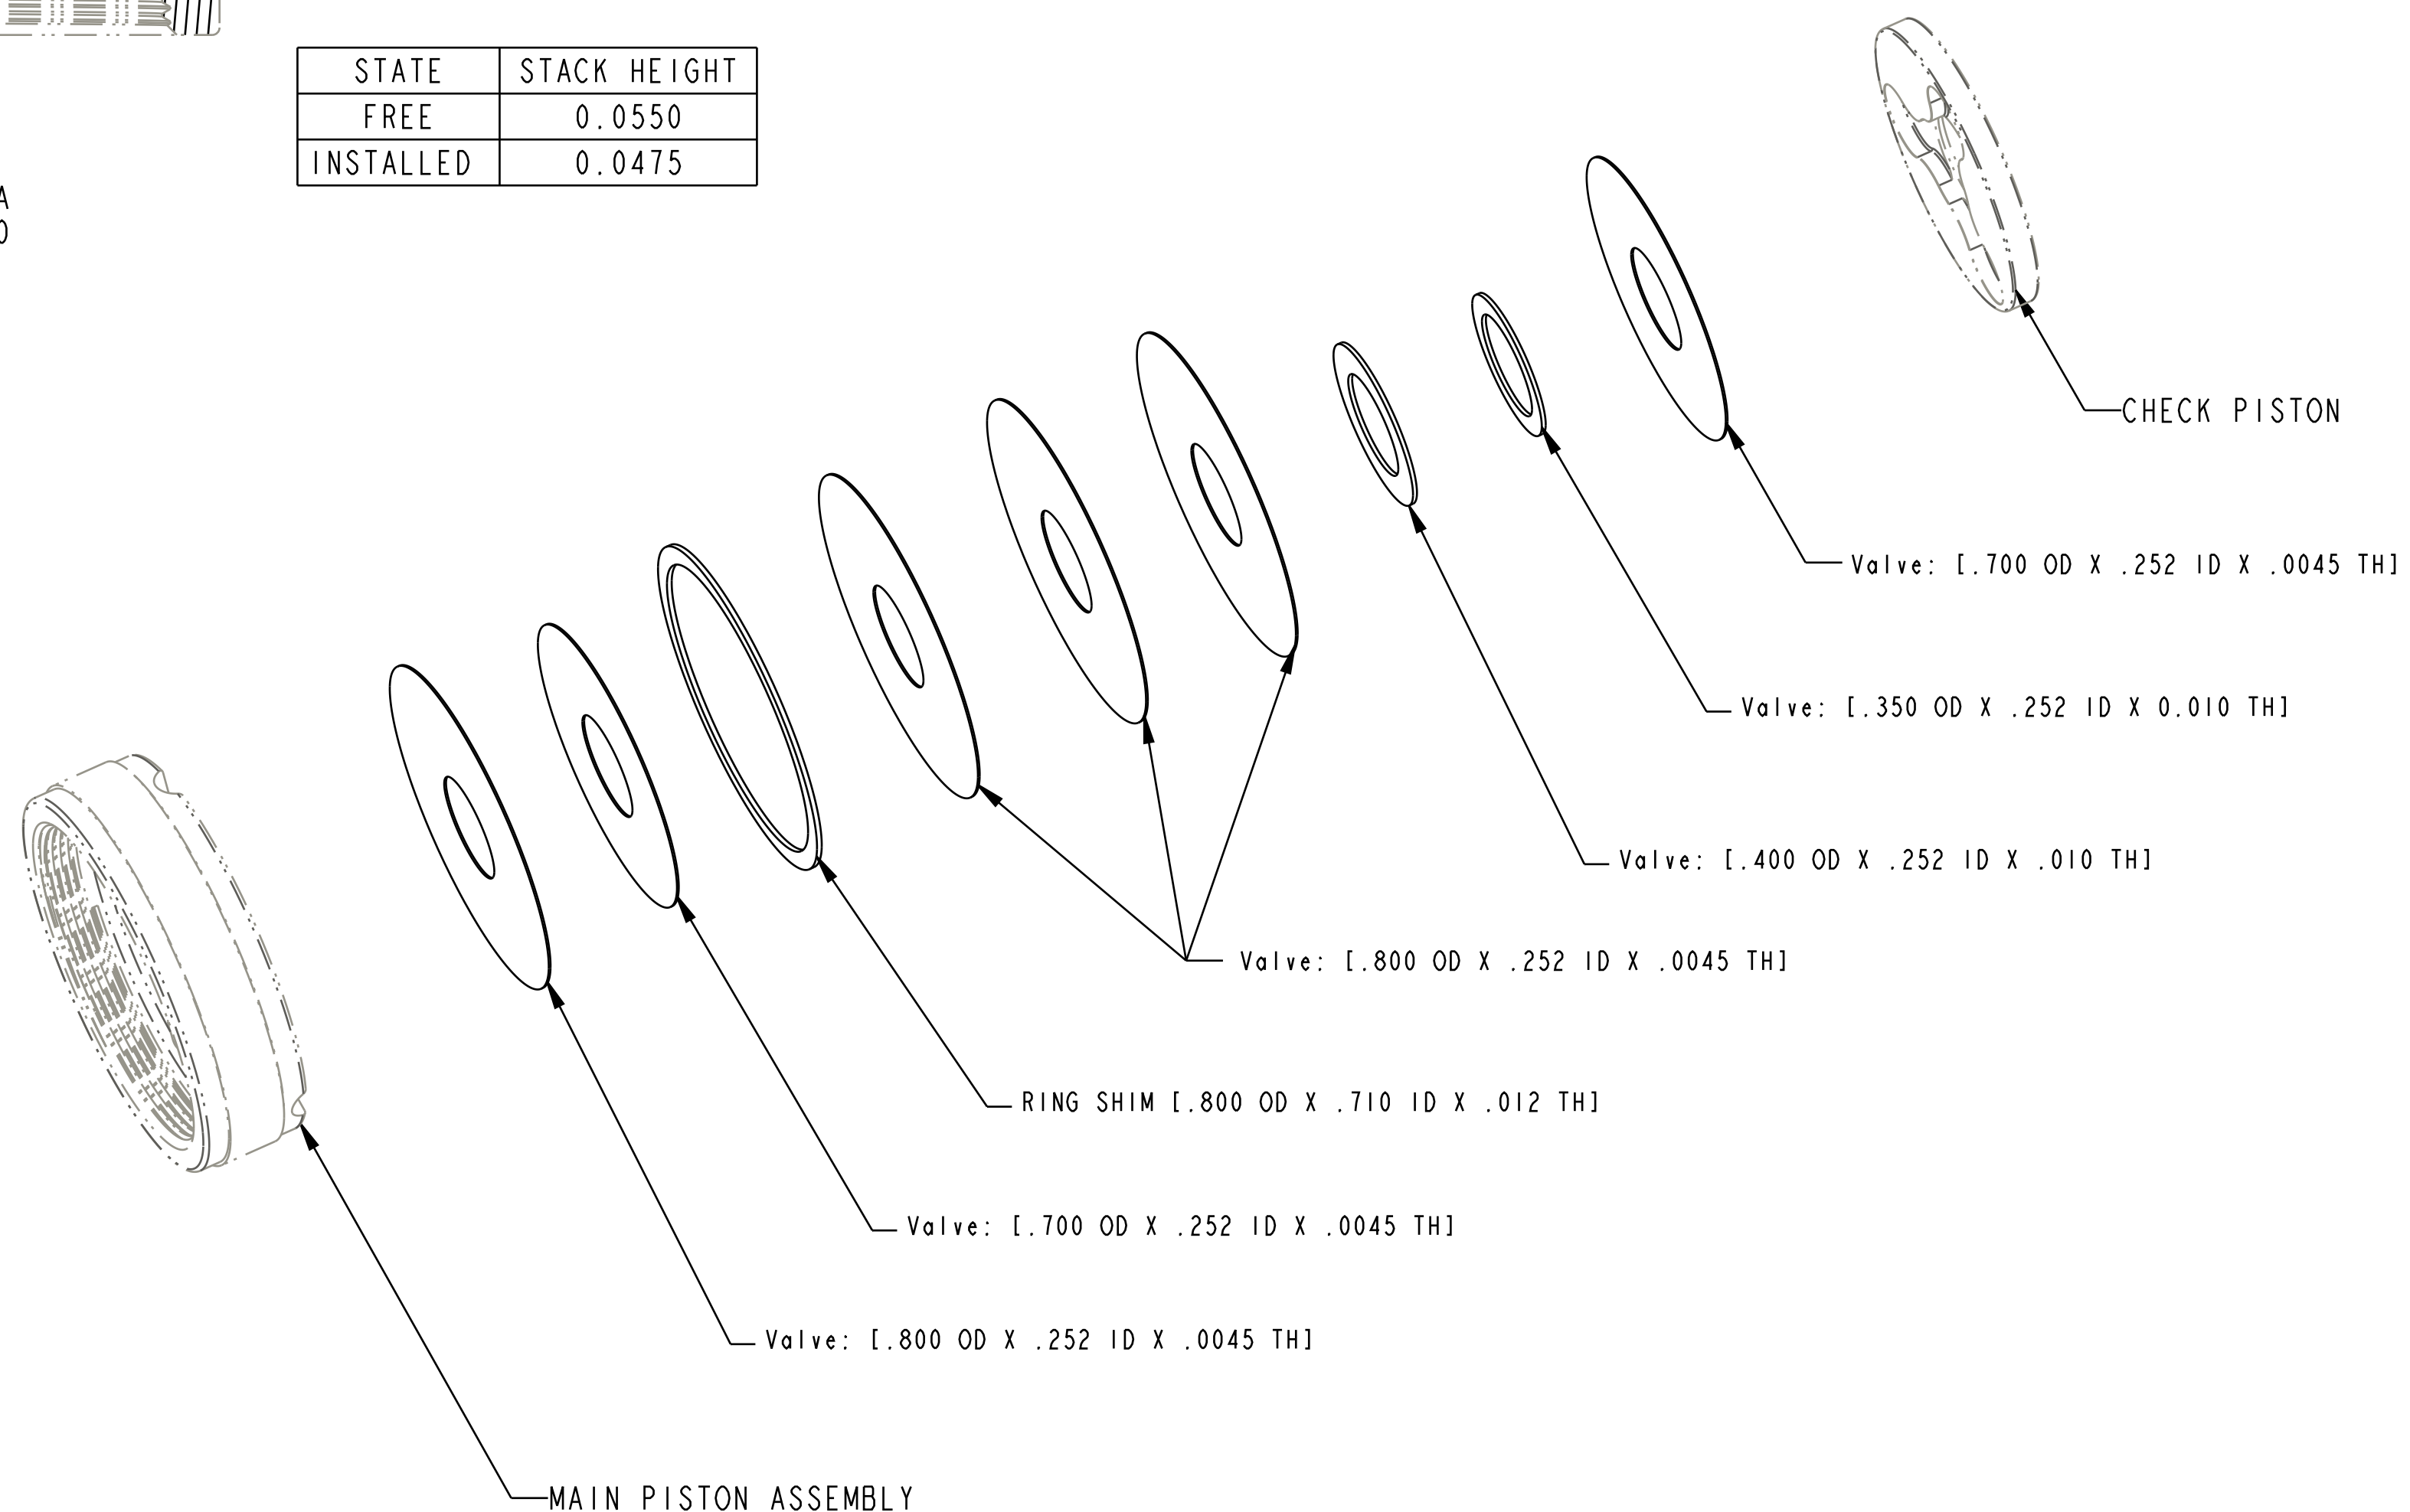

4

3

2

1

STATE	STACK HEIGHT
FREE	0.0550
INSTALLED	0.0475

SECTION A-A  
SCALE 5.000

**FOX** **FOX Factory, Inc.** Ph 831-768-1100  
 130 Hangar Way, Watsonville, CA 95076 USA Fax 831-768-9312

TITLE  
 Valve Stack Assy: 2018 Float DPS,  
 Linear Compression Medium, LCM

SIZE DWG. NO. **805-05-106-KIT**  
**C** PLOT SCALE 3.00:1 SHEET 1 OF 1

- PROPRIETARY -  
 THIS DOCUMENT CONTAINS CONFIDENTIAL, PROPRIETARY INFORMATION  
 THAT IS FOX PROPERTY. DO NOT DISCLOSE TO OR DUPLICATE  
 FOR OTHERS EXCEPT AS AUTHORIZED BY FOX.