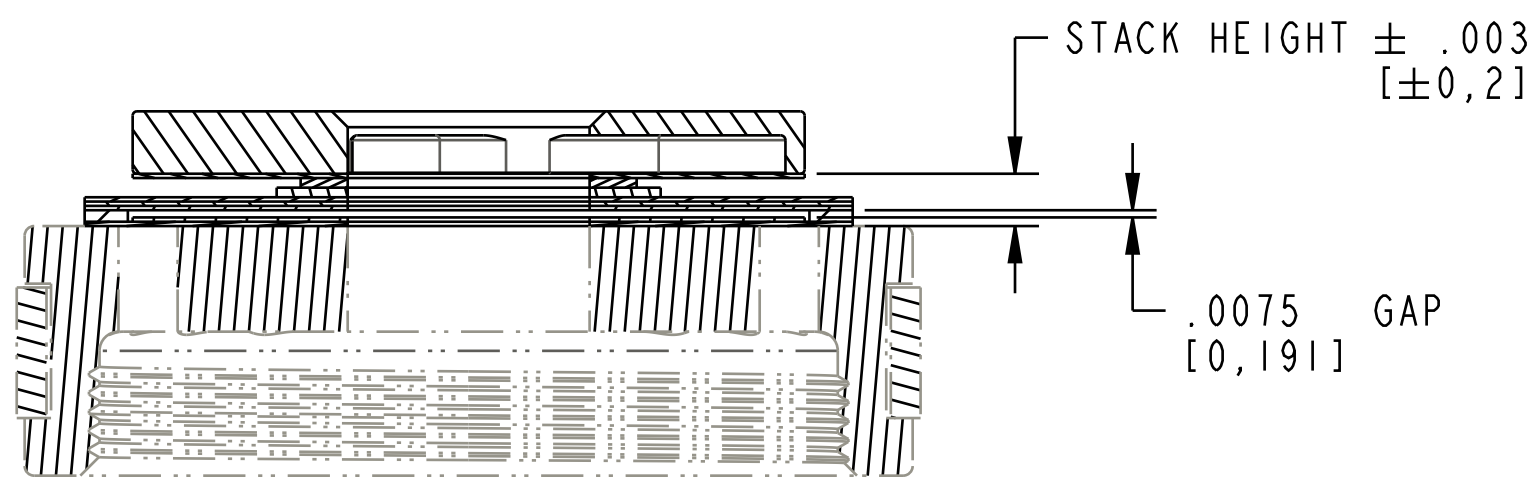

4

3

2

1

STATE	STACK HEIGHT
FREE	0.0550
INSTALLED	0.0475

SECTION A-A  
SCALE 5.000

**FOX** **FOX Factory, Inc.** Ph 831-768-1100  
 130 Hangar Way, Watsonville, CA 95076 USA Fax 831-768-9312

TITLE  
 Valve Stack Assy: 2018 Float DPS,  
 Linear Compression Medium, LCM

SIZE DWG. NO. **805-05-106-KIT**  
**C** PLOT SCALE 3.00:1 SHEET 1 OF 1

- PROPRIETARY -  
 THIS DOCUMENT CONTAINS CONFIDENTIAL, PROPRIETARY INFORMATION  
 THAT IS FOX PROPERTY. DO NOT DISCLOSE TO OR DUPLICATE  
 FOR OTHERS EXCEPT AS AUTHORIZED BY FOX.