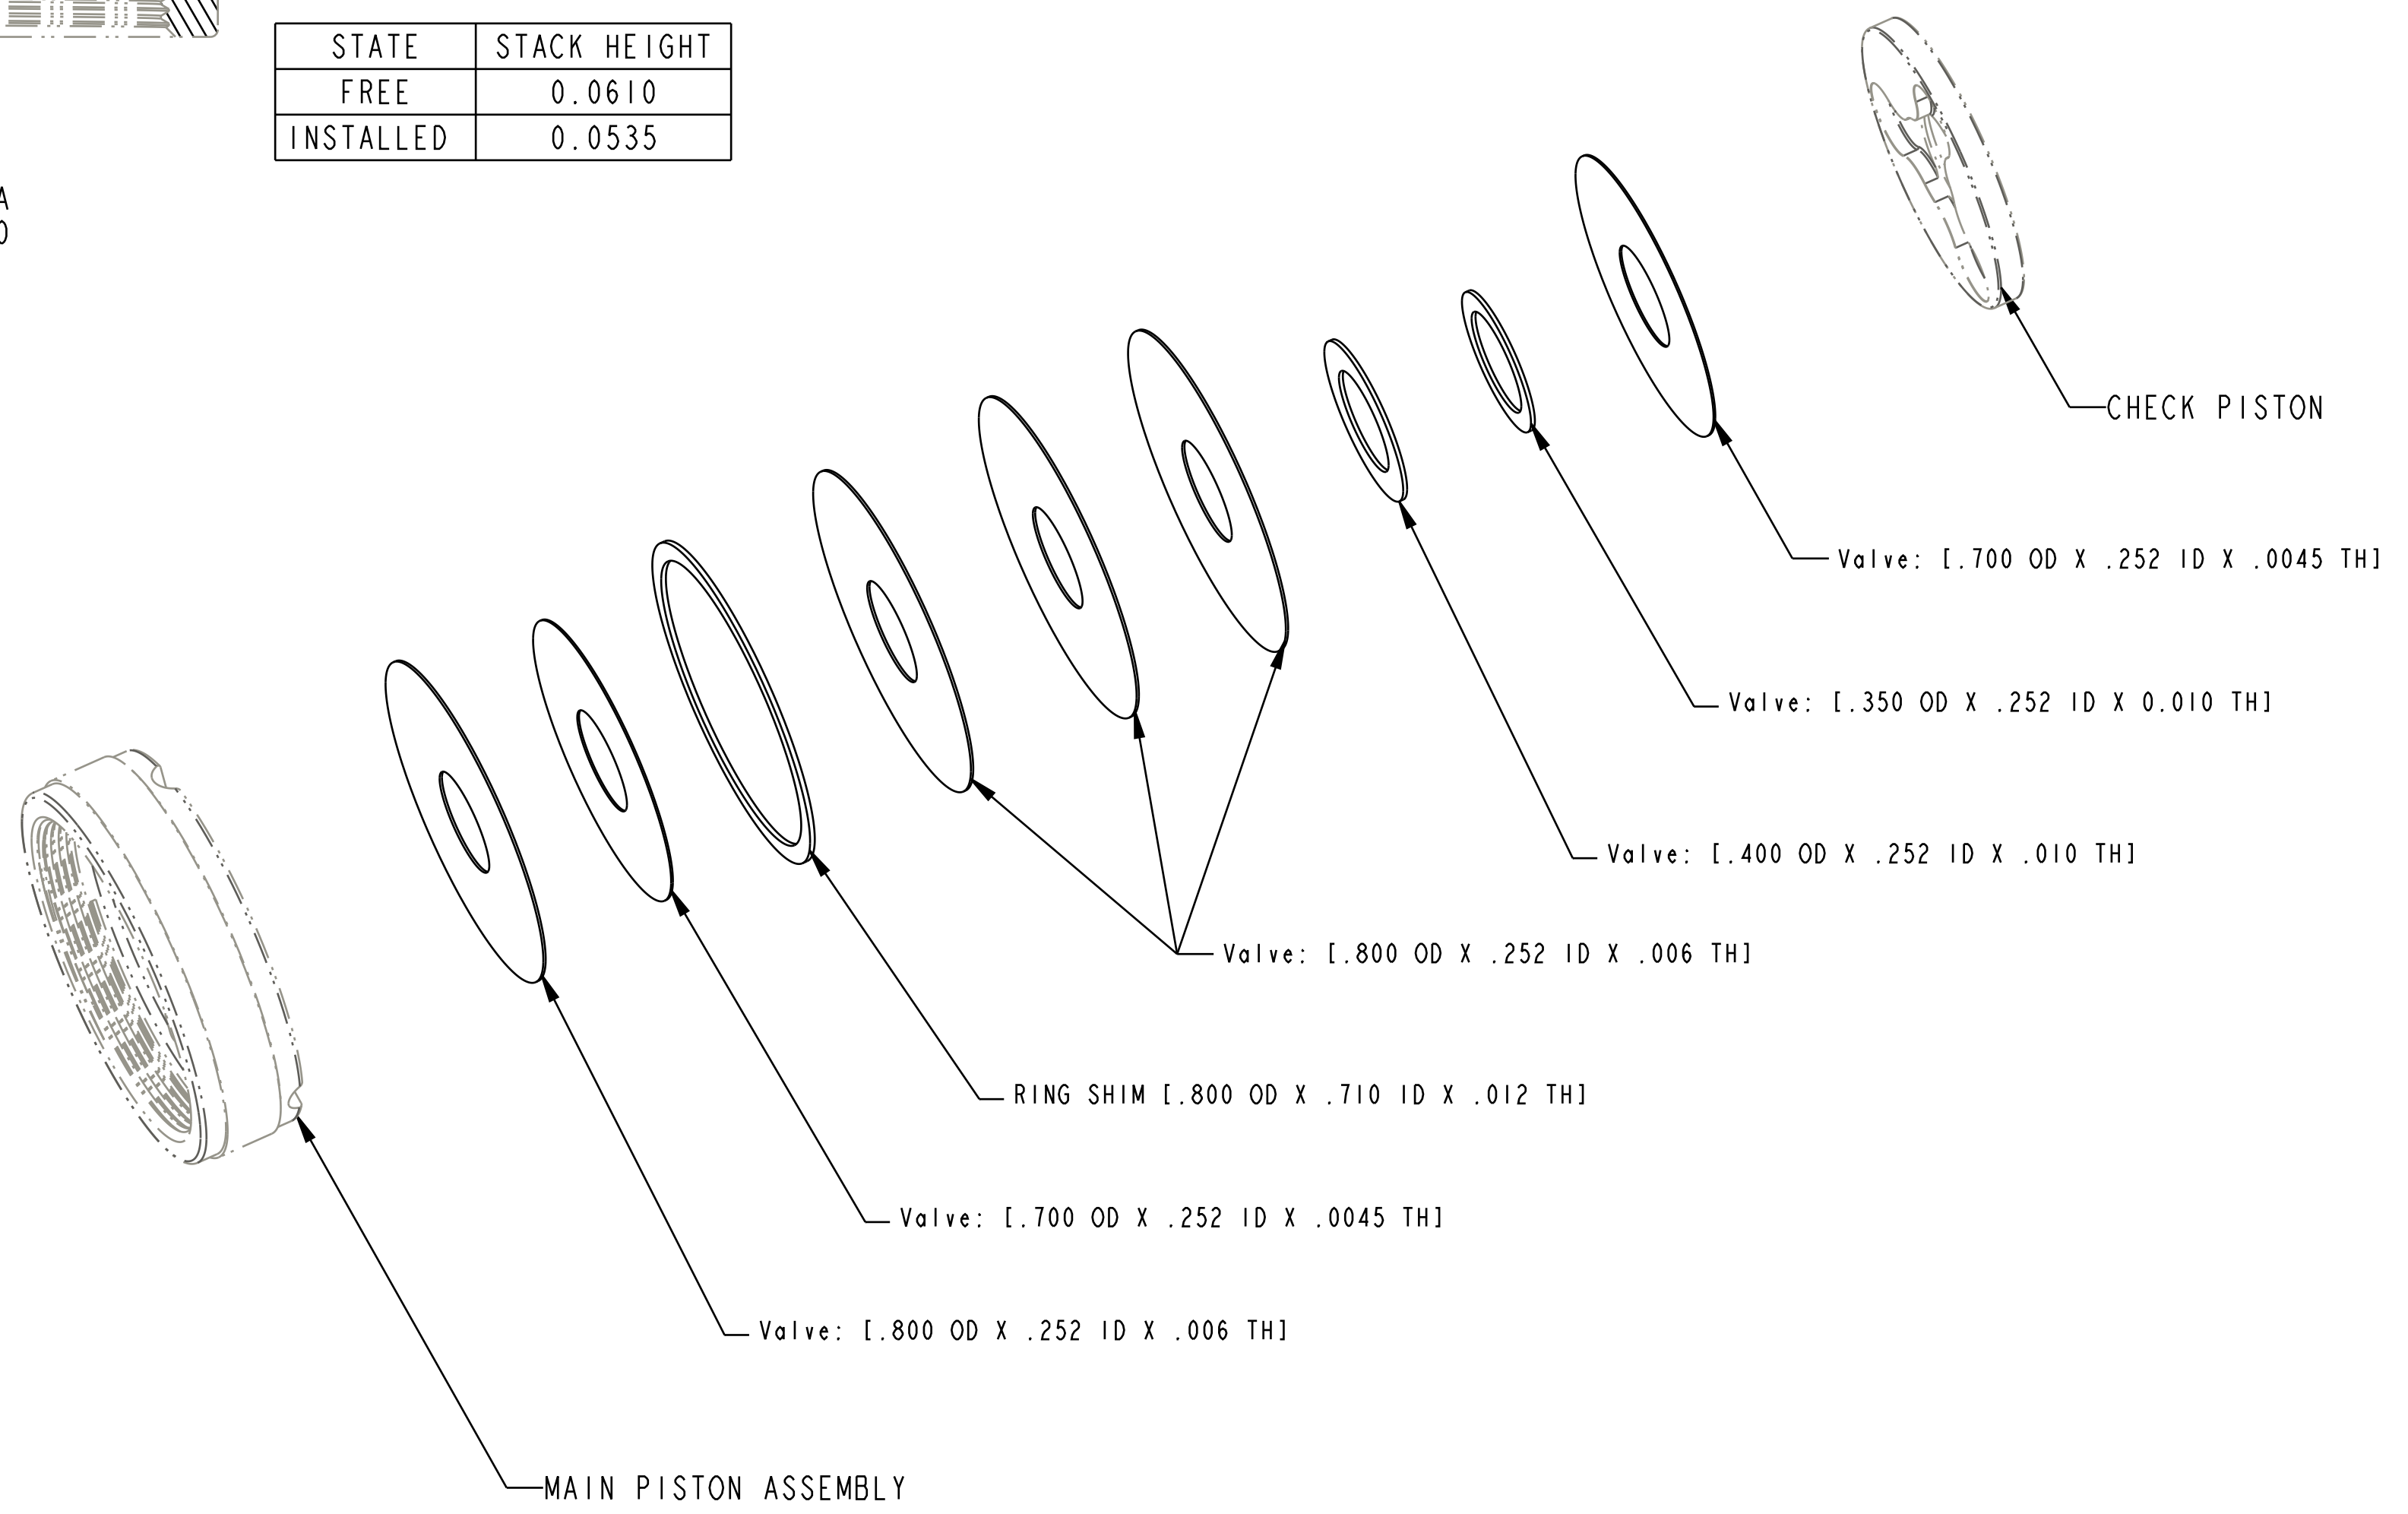

STATE	STACK HEIGHT
FREE	0.0610
INSTALLED	0.0535

SECTION A-A  
SCALE 5.000

**FOX** **FOX Factory, Inc.** Ph 831-768-1100  
 130 Hangar Way, Watsonville, CA 95076 USA Fax 831-768-9312

TITLE  
 Valve Stack Assy: 2018 Float DPS,  
 Linear Compression Firm, LCF

SIZE DWG. NO. **805-05-107-KIT**

PLOT SCALE 3.00:1 SHEET 1 OF 1

- PROPRIETARY -  
 THIS DOCUMENT CONTAINS CONFIDENTIAL, PROPRIETARY INFORMATION  
 THAT IS FOX PROPERTY. DO NOT DISCLOSE TO OR DUPLICATE  
 FOR OTHERS EXCEPT AS AUTHORIZED BY FOX.