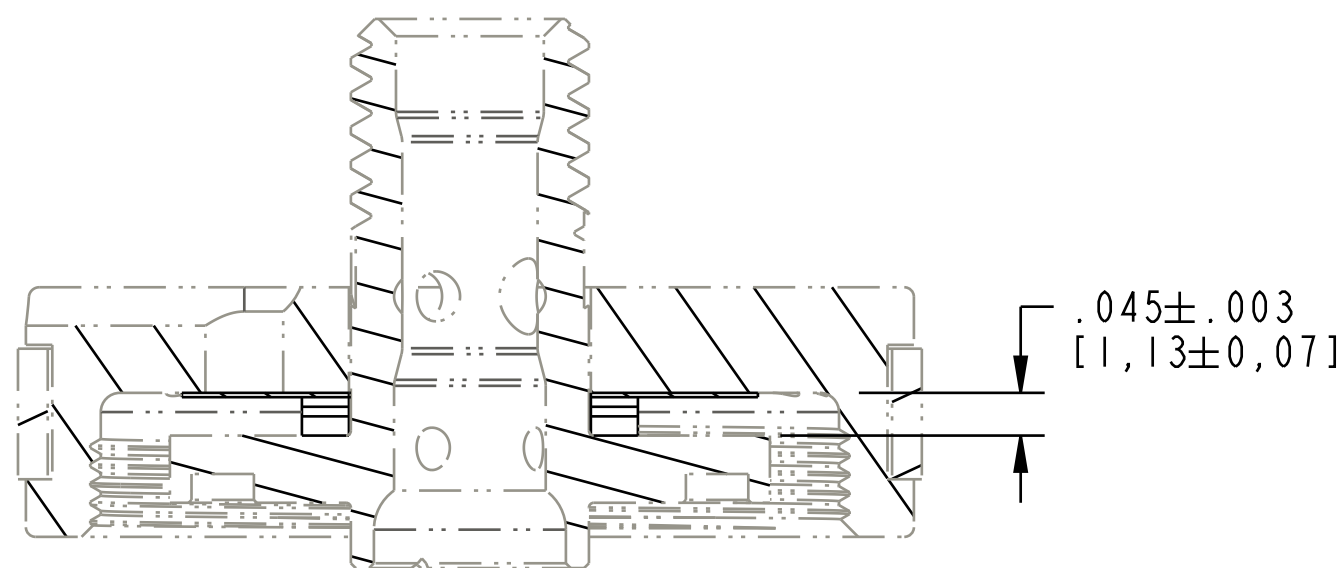

4

3

2

1

SECTION B-B  
SCALE 5.000

**FOX** FOX Factory, Inc. Ph 831-768-1100  
130 Hangar Way, Watsonville, CA 95076 USA Fax 831-768-9312

TITLE  
Valve Stack Assy: 2018 Float DPS,  
Digressive Rebound Light, DRL

SIZE DWG. NO. **C** 805-05-300-KIT

PLOT SCALE 3.00:1 SHEET 1 OF 1

- PROPRIETARY -  
THIS DOCUMENT CONTAINS CONFIDENTIAL, PROPRIETARY INFORMATION  
THAT IS FOX PROPERTY. DO NOT DISCLOSE TO OR DUPLICATE  
FOR OTHERS EXCEPT AS AUTHORIZED BY FOX.