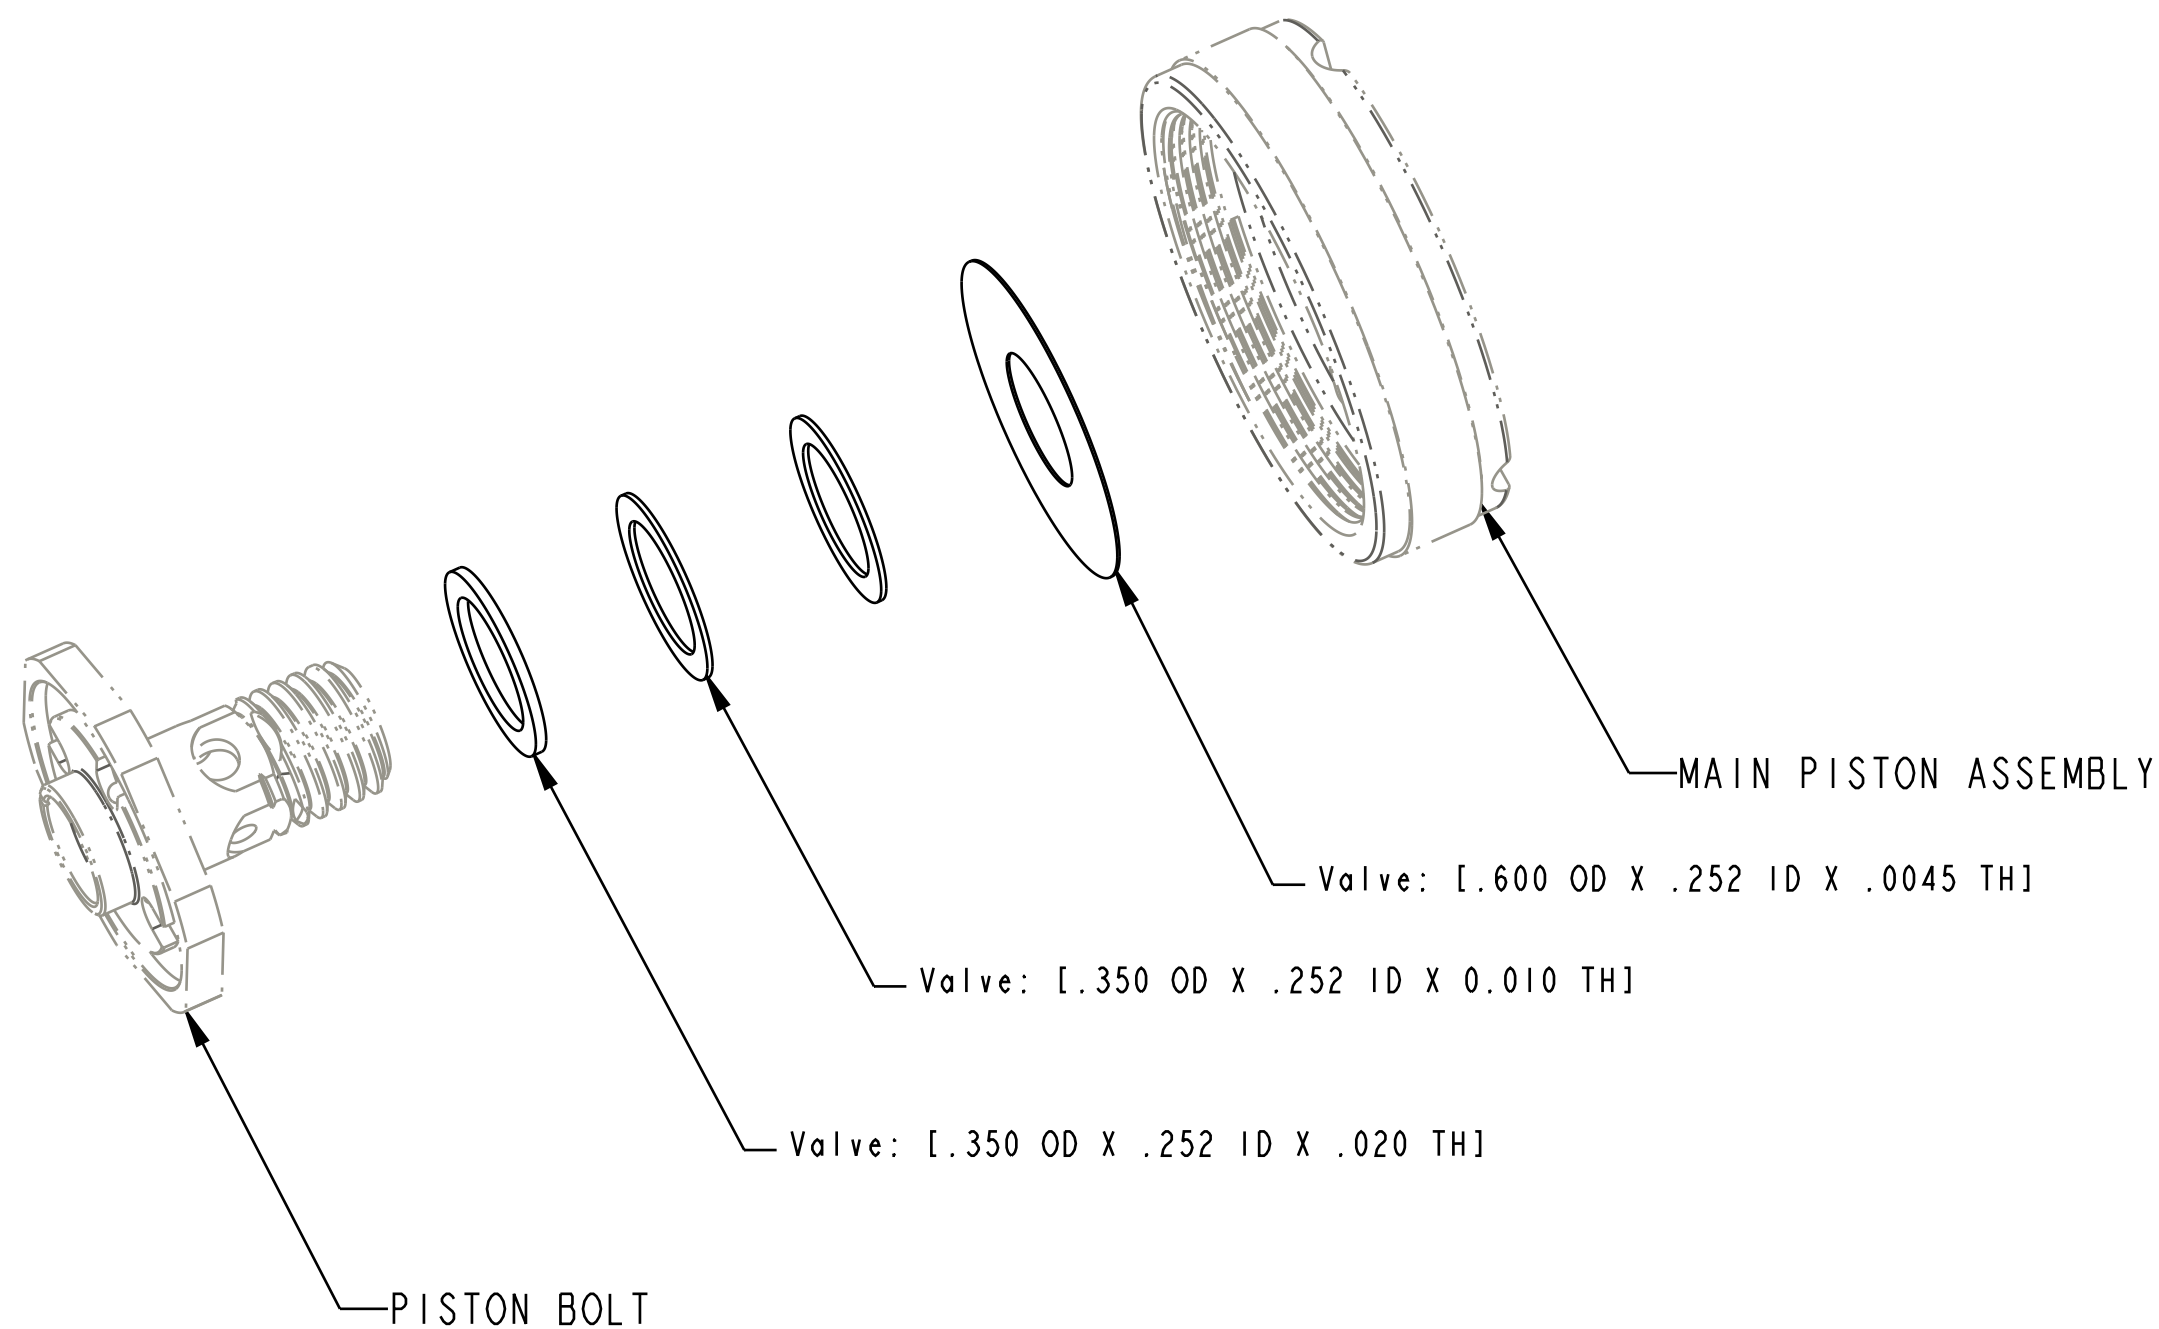

4

3

2

1

SECTION B-B  
SCALE 5.000

**FOX** FOX Factory, Inc. Ph 831-768-1100  
130 Hangar Way, Watsonville, CA 95076 USA Fax 831-768-9312

TITLE  
Valve Stack Assy: 2018 Float DPS,  
Digressive Rebound Light, DRL

SIZE DWG. NO. **C** 805-05-300-KIT

PLOT SCALE 3.00:1 SHEET 1 OF 1

- PROPRIETARY -  
THIS DOCUMENT CONTAINS CONFIDENTIAL, PROPRIETARY INFORMATION  
THAT IS FOX PROPERTY. DO NOT DISCLOSE TO OR DUPLICATE  
FOR OTHERS EXCEPT AS AUTHORIZED BY FOX.