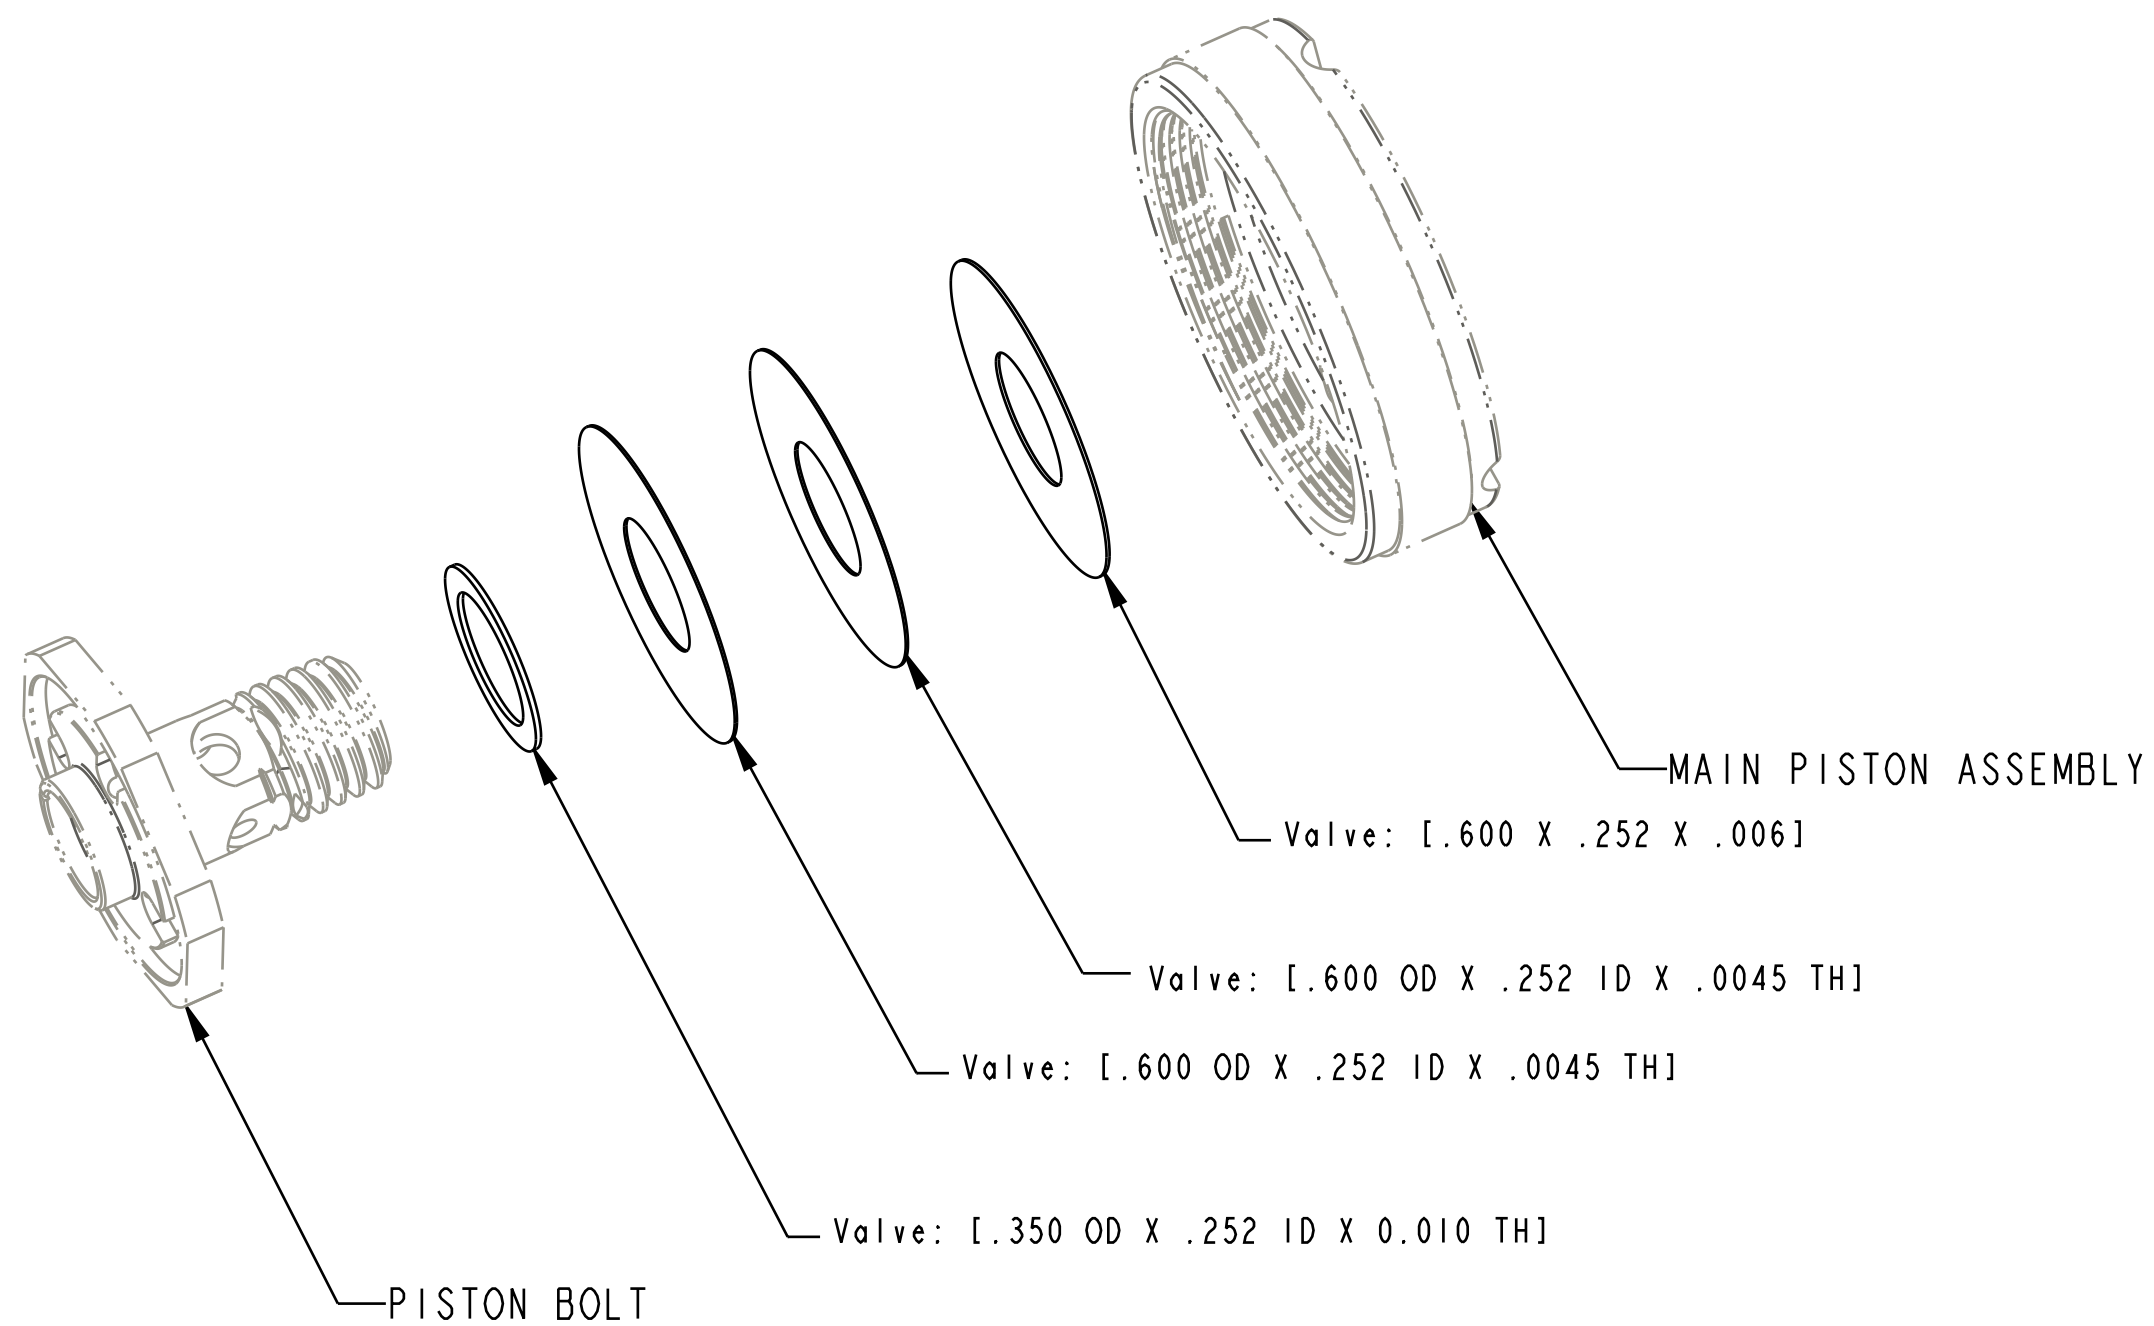

- PROPRIETARY -
THIS DOCUMENT CONTAINS CONFIDENTIAL, PROPRIETARY INFORMATION
THAT IS FOX PROPERTY. DO NOT DISCLOSE TO OR DUPLICATE
FOR OTHERS EXCEPT AS AUTHORIZED BY FOX.

FOX **FOX Factory, Inc.** Ph 831-768-1100
130 Hangar Way, Watsonville, CA 95076 USA Fax 831-768-9312

TITLE
Valve Stack Assy: 2018 Float DPS,
Digressive Rebound Firm, DRF

SIZE DWG. NO. 805-05-302-KIT
PLOT SCALE 3.00:1 SHEET 1 OF 1

4

3

2

1

ProE ASSEM