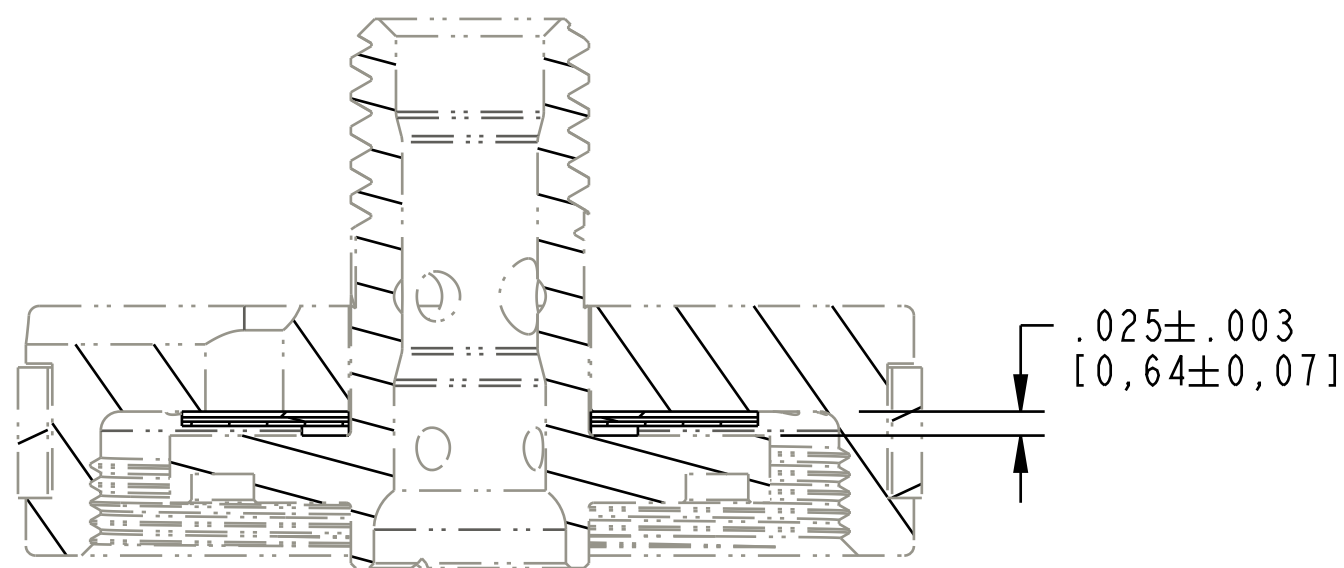

4

3

2

1

D

D

C

C

B

B

A

A

SECTION B-B
SCALE 5.000