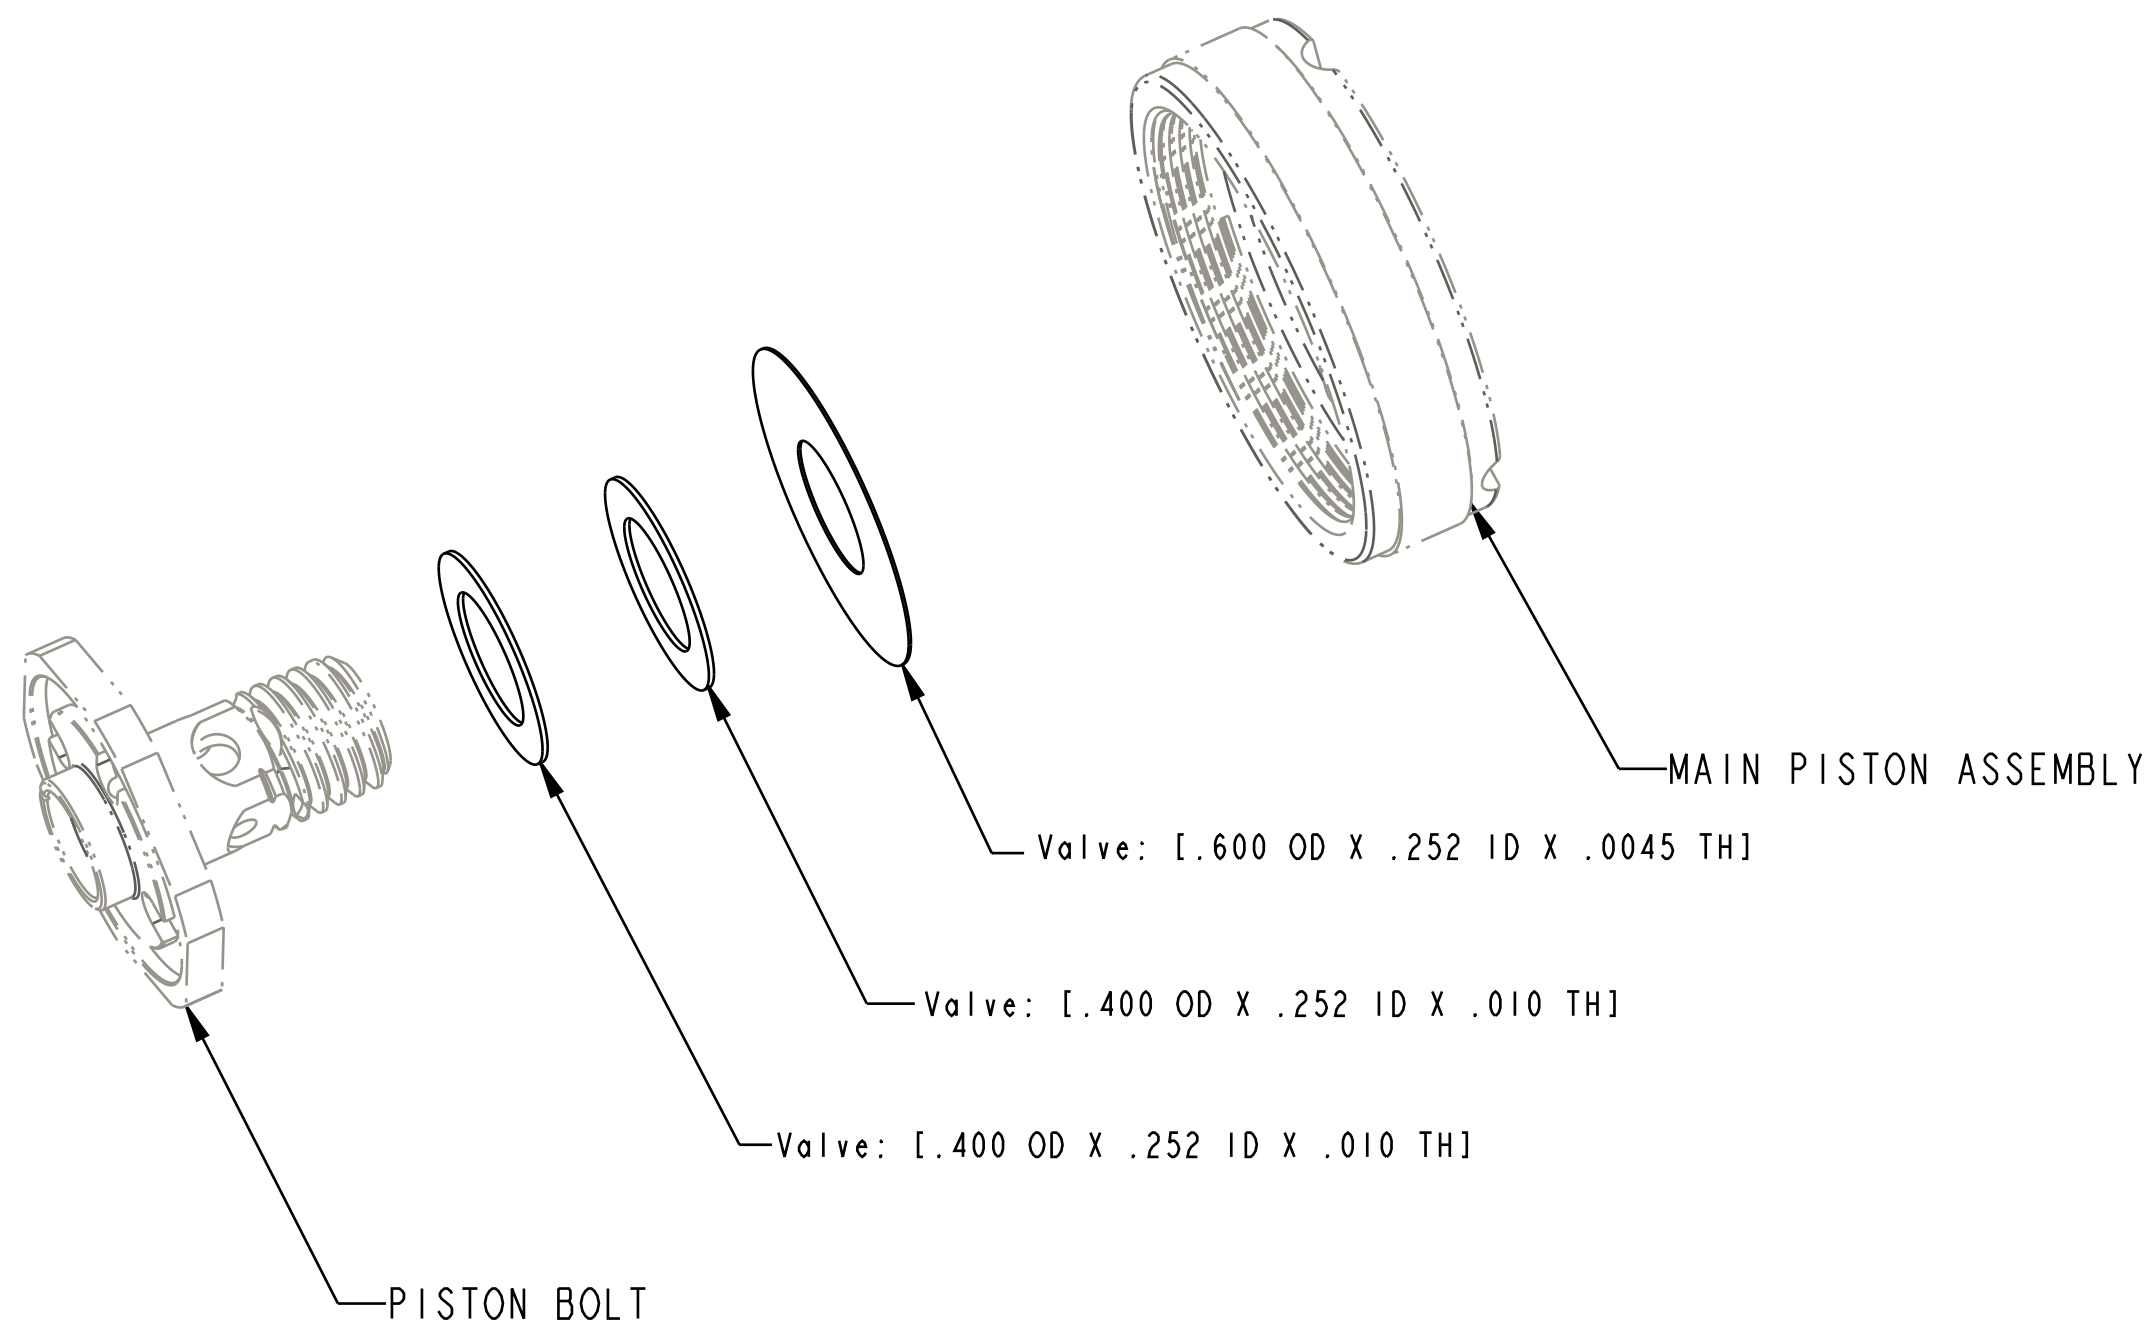

- PROPRIETARY -
THIS DOCUMENT CONTAINS CONFIDENTIAL, PROPRIETARY INFORMATION
THAT IS FOX PROPERTY. DO NOT DISCLOSE TO OR DUPLICATE
FOR OTHERS EXCEPT AS AUTHORIZED BY FOX.

FOX **FOX Factory, Inc.** Ph 831-768-1100
130 Hangar Way, Watsonville, CA 95076 USA Fax 831-768-9312

TITLE
Valve Stack Assy: 2018 Float DPS,
Linear Rebound Light, LRL

SIZE DWG. NO. **805-05-303-KIT**
PLOT SCALE 3.00:1 SHEET 1 OF 1

4

3

2

1

ProE ASSEM