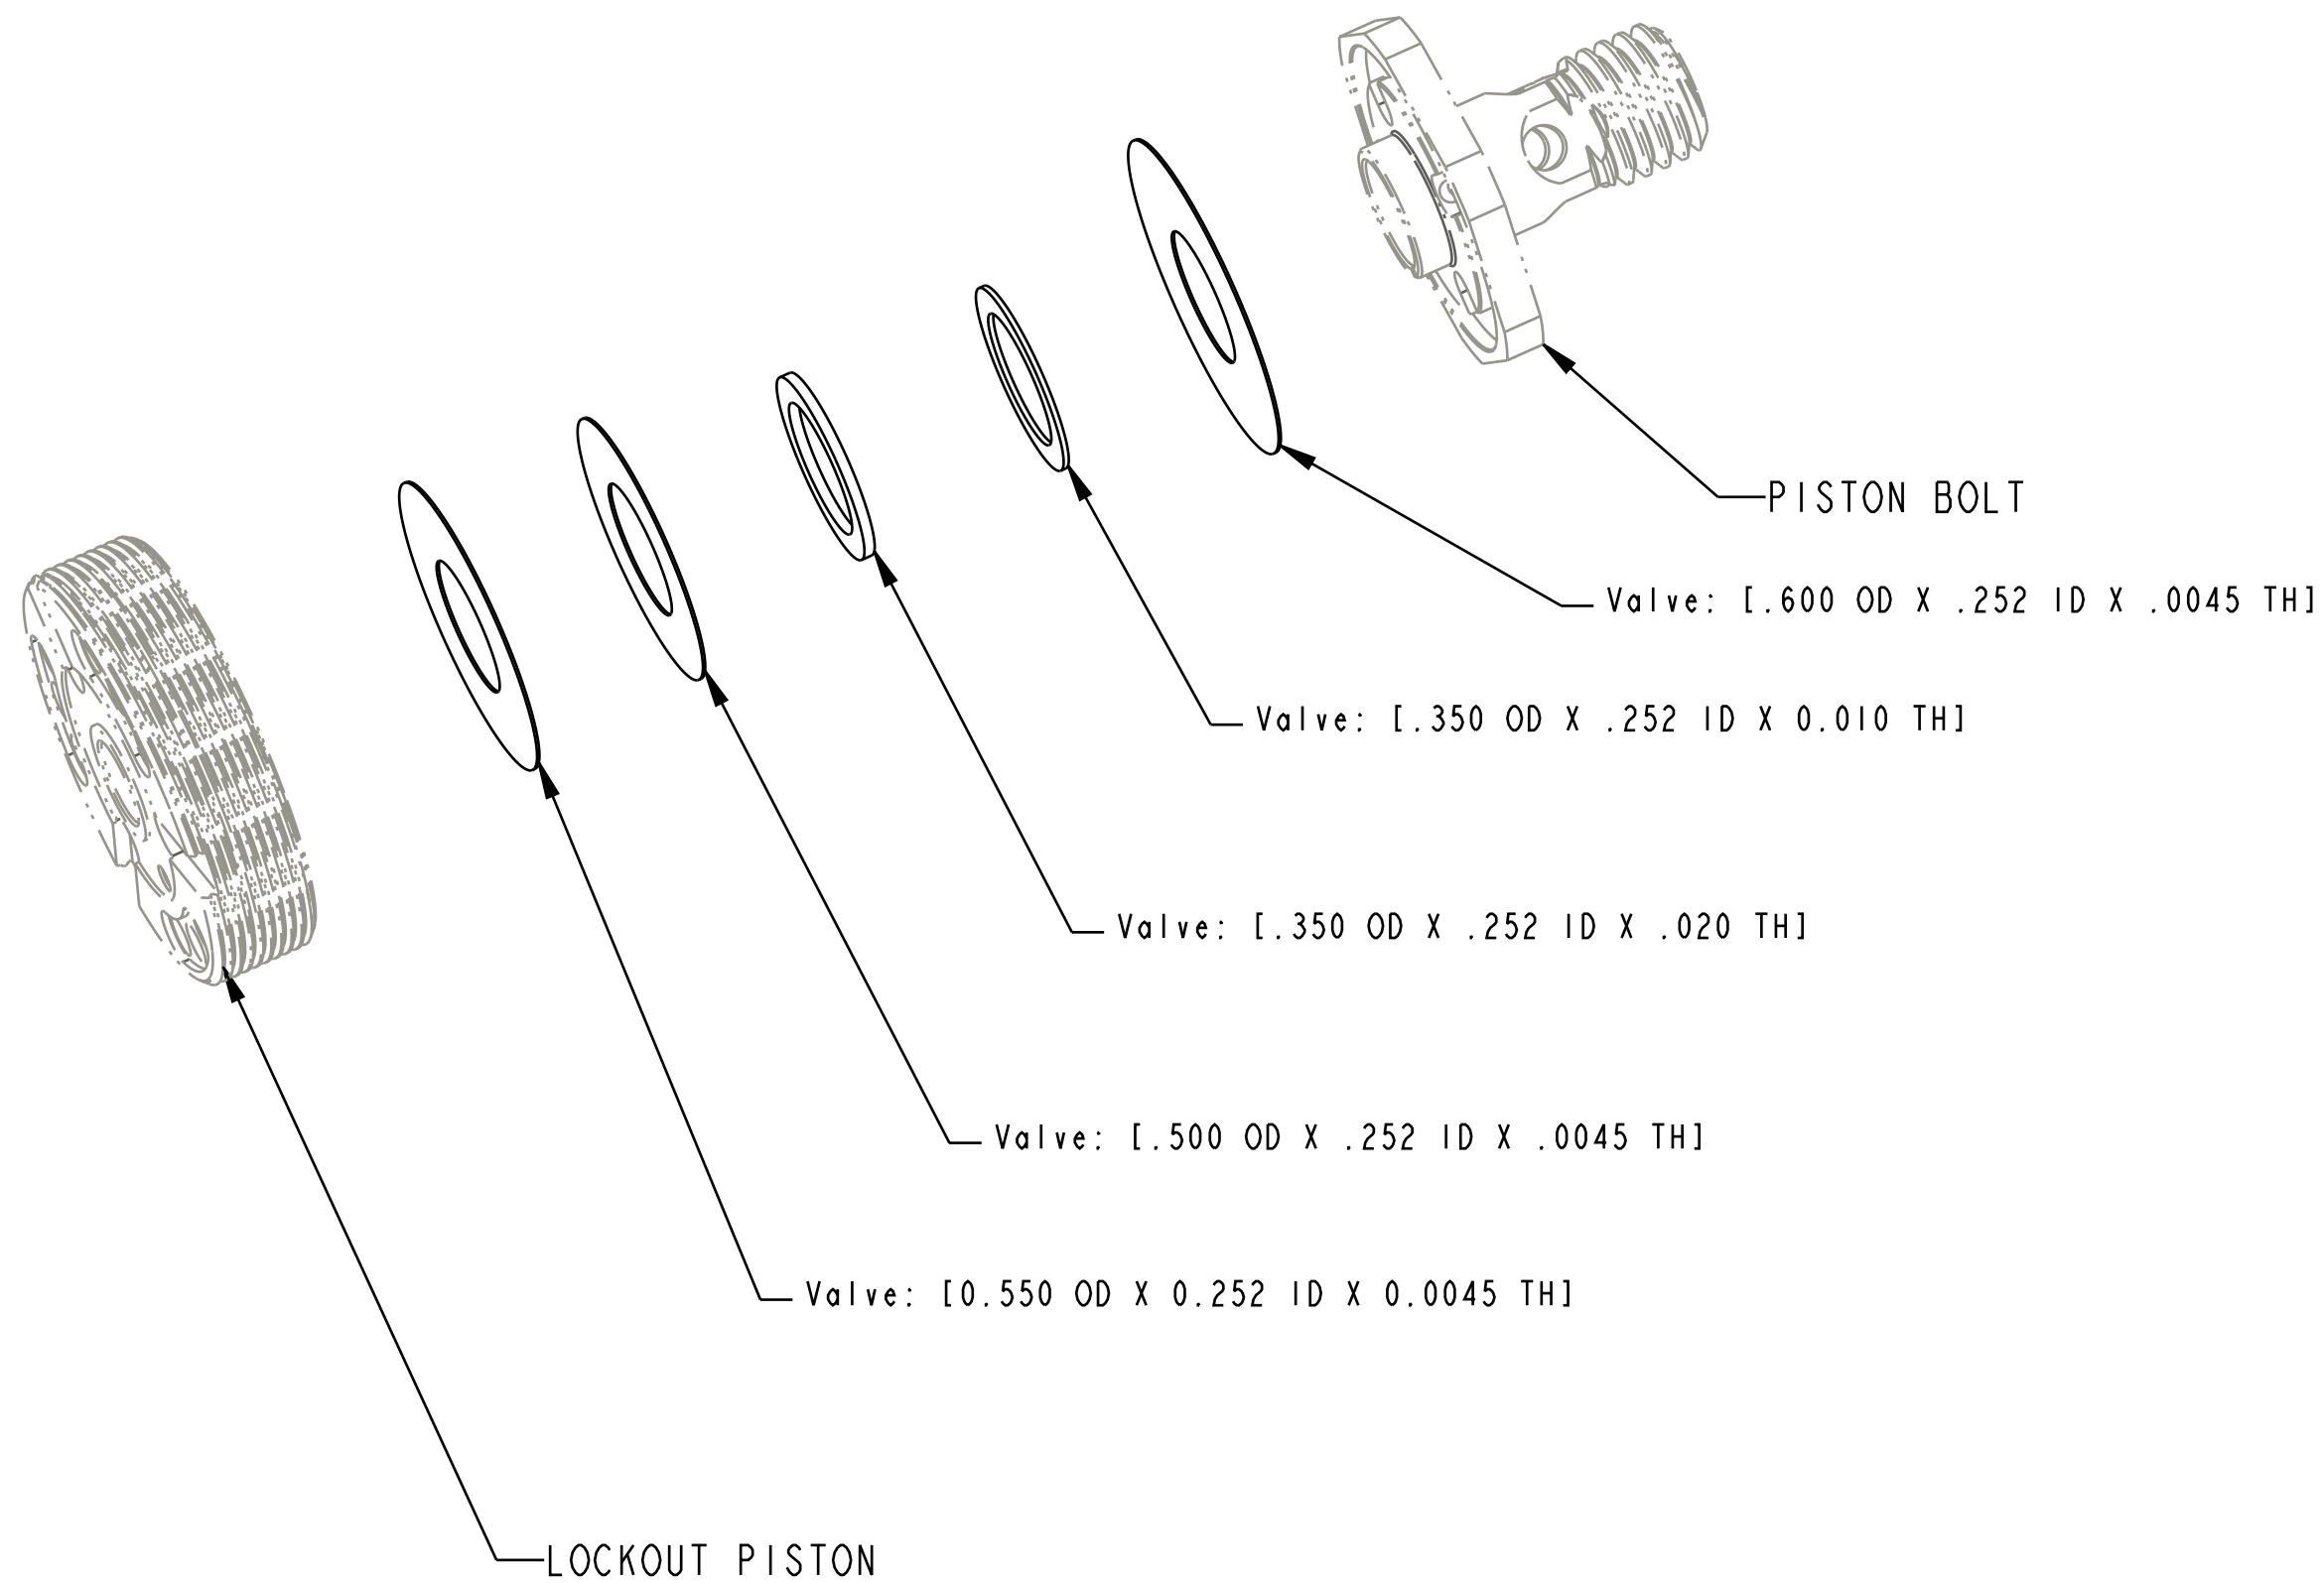

4

3

2

1

SECTION B-B
SCALE 5.000

		FOX Factory, Inc.	Ph 831-768-1100
		130 Hangar Way, Watsonville, CA 95076 USA	Fax 831-768-9312
TITLE			
Valve Stack Assy: 2018 Float DPS, Lockout Firm, CMF			
SIZE	DWG. NO.	805-05-201-KIT	
C			
PLOT SCALE 3.00:1		SHEET 1 OF 1	