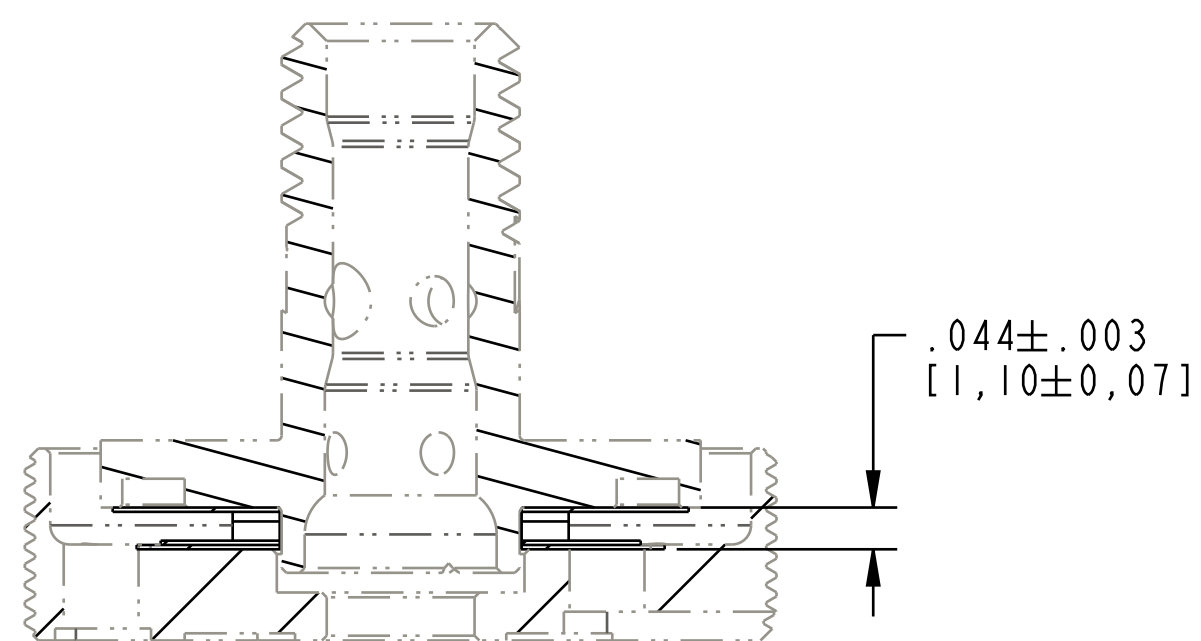

4

3

2

1

SECTION B-B
SCALE 5.000

		FOX Factory, Inc.	Ph 831-768-1100
		130 Hangar Way, Watsonville, CA 95076 USA	Fax 831-768-9312
TITLE			
Valve Stack Assy: 2018 Float DPS, Lockout Firm, CMF			
SIZE	DWG. NO.	805-05-201-KIT	
C			
PLOT SCALE 3.00:1		SHEET 1 OF 1	